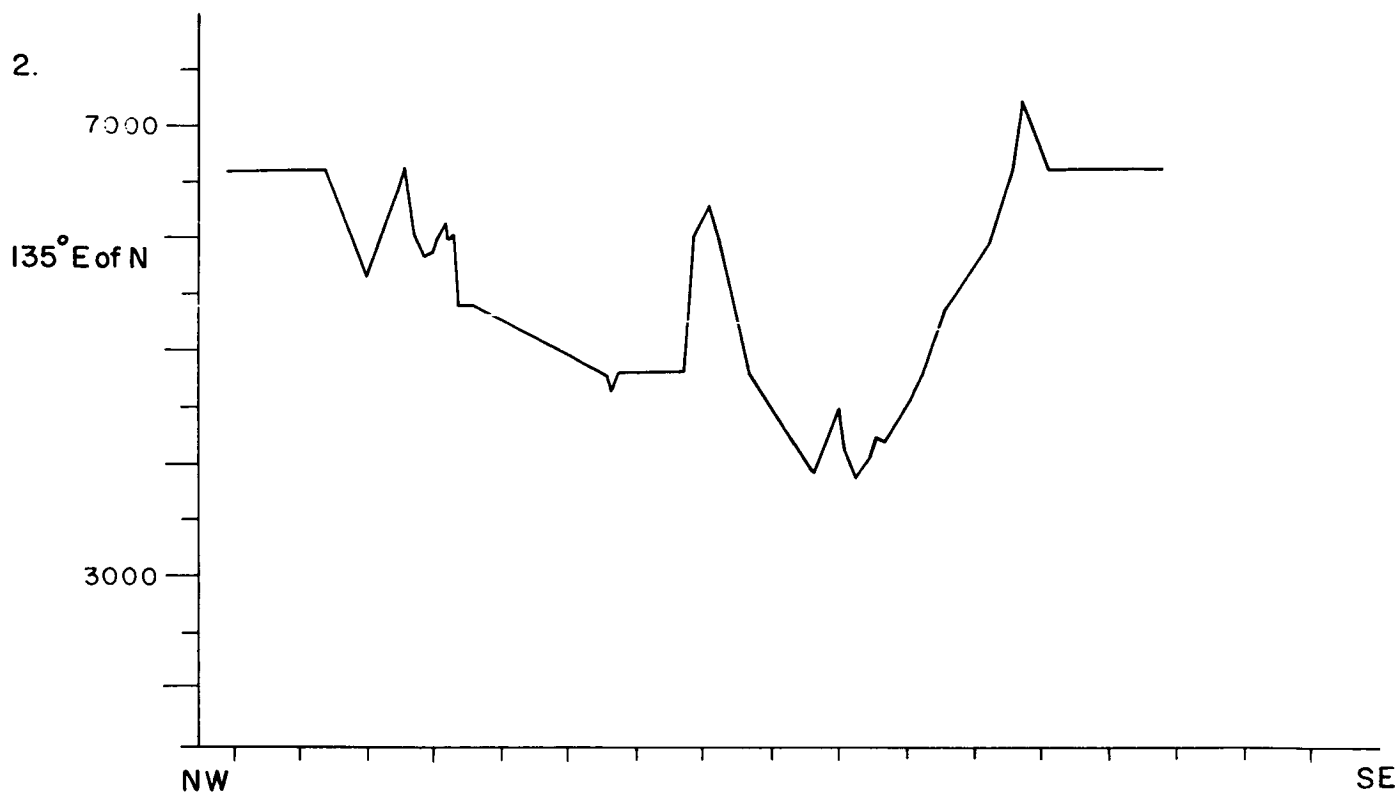

THEOPHILUS 11° 22' S 26° 30' E