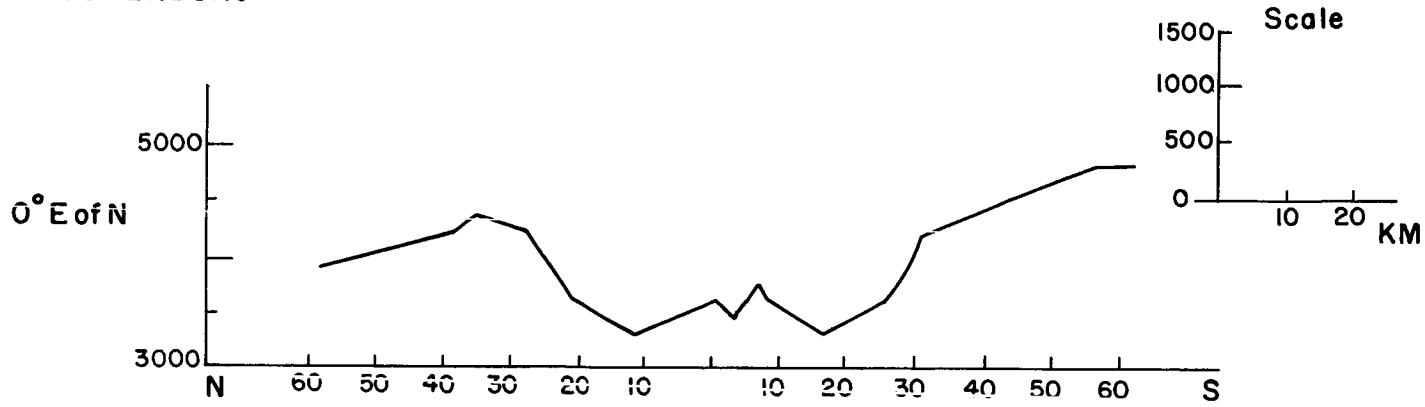

GUTENBURG 8°35'S 41°20'E