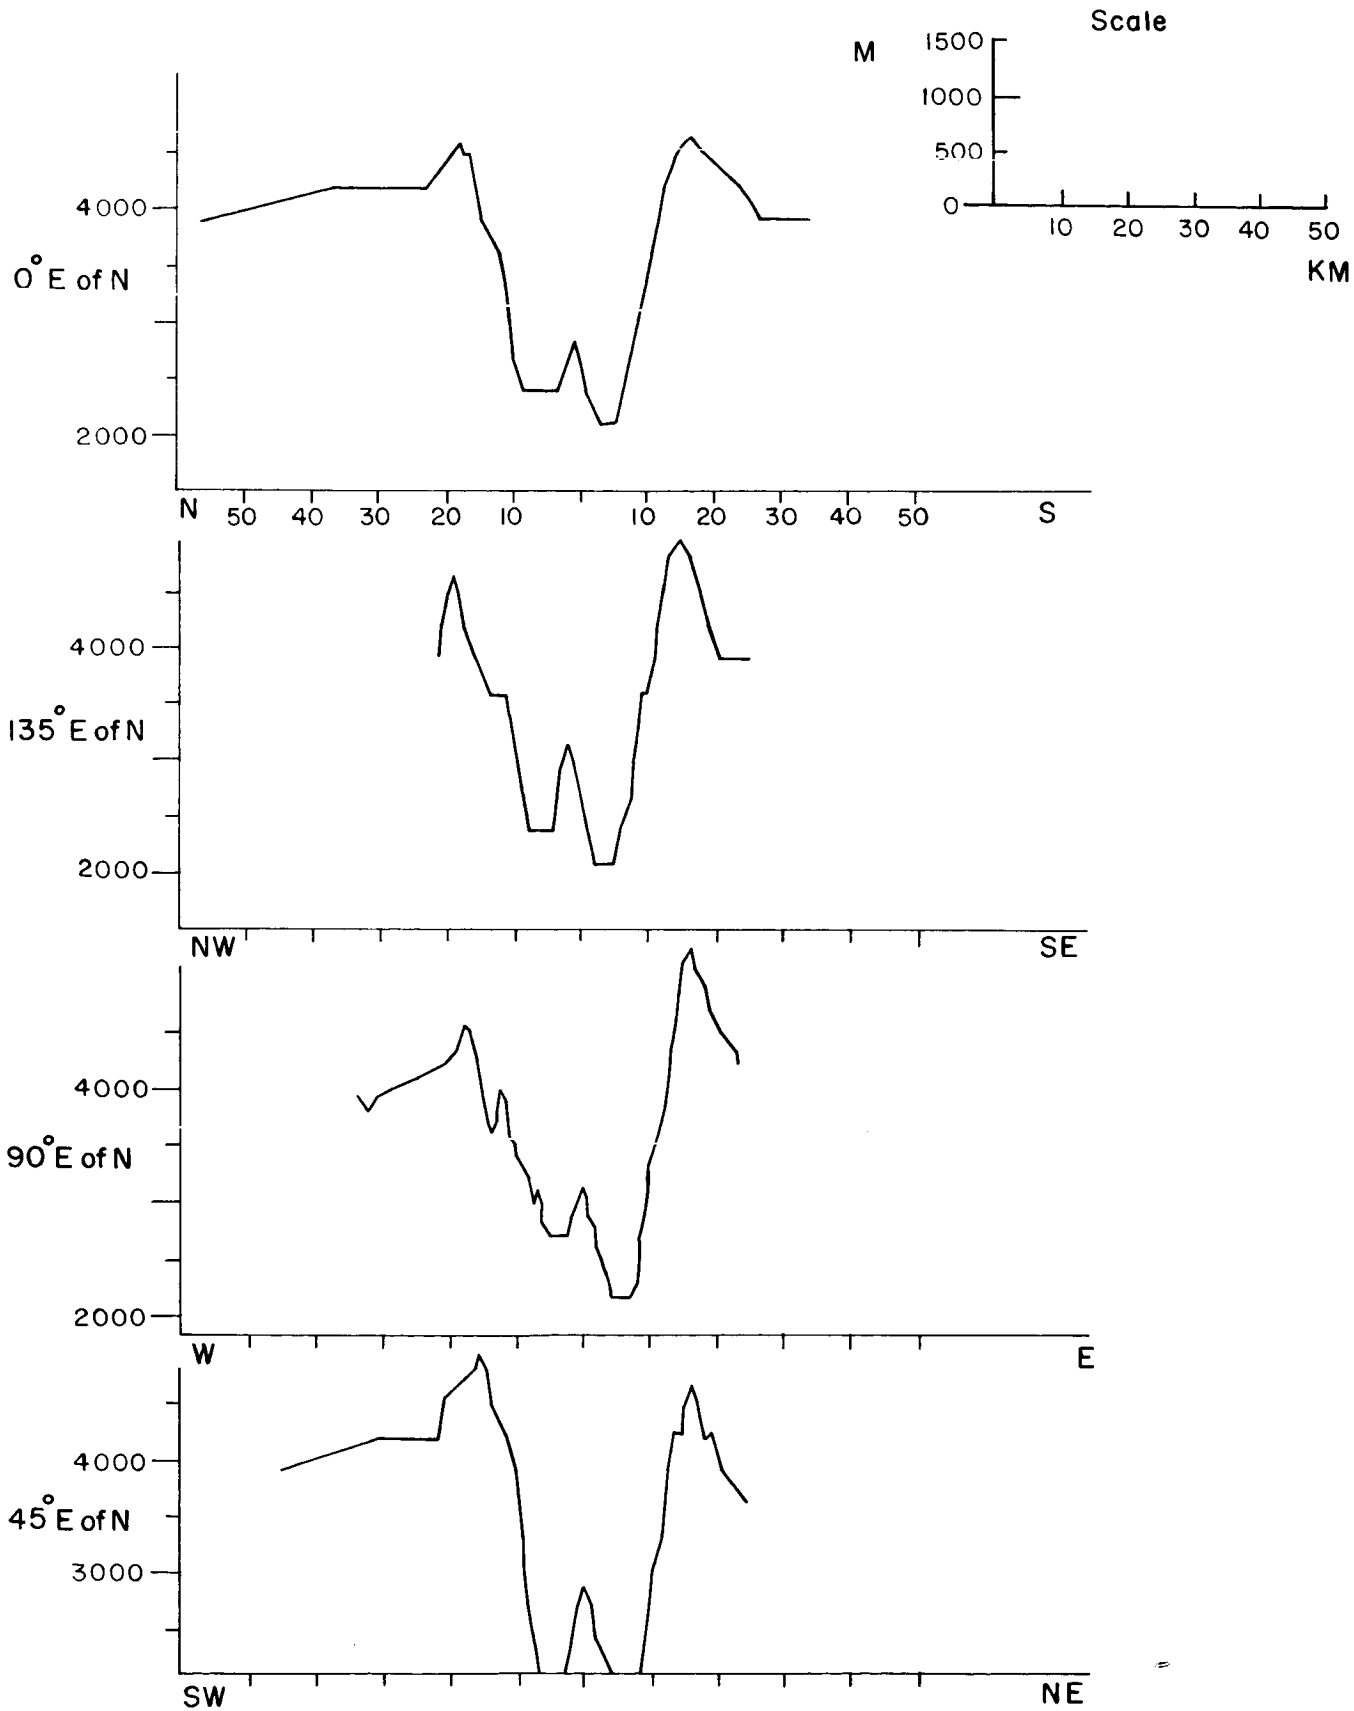

TIMOCHARIS 26° 4' N 13° W