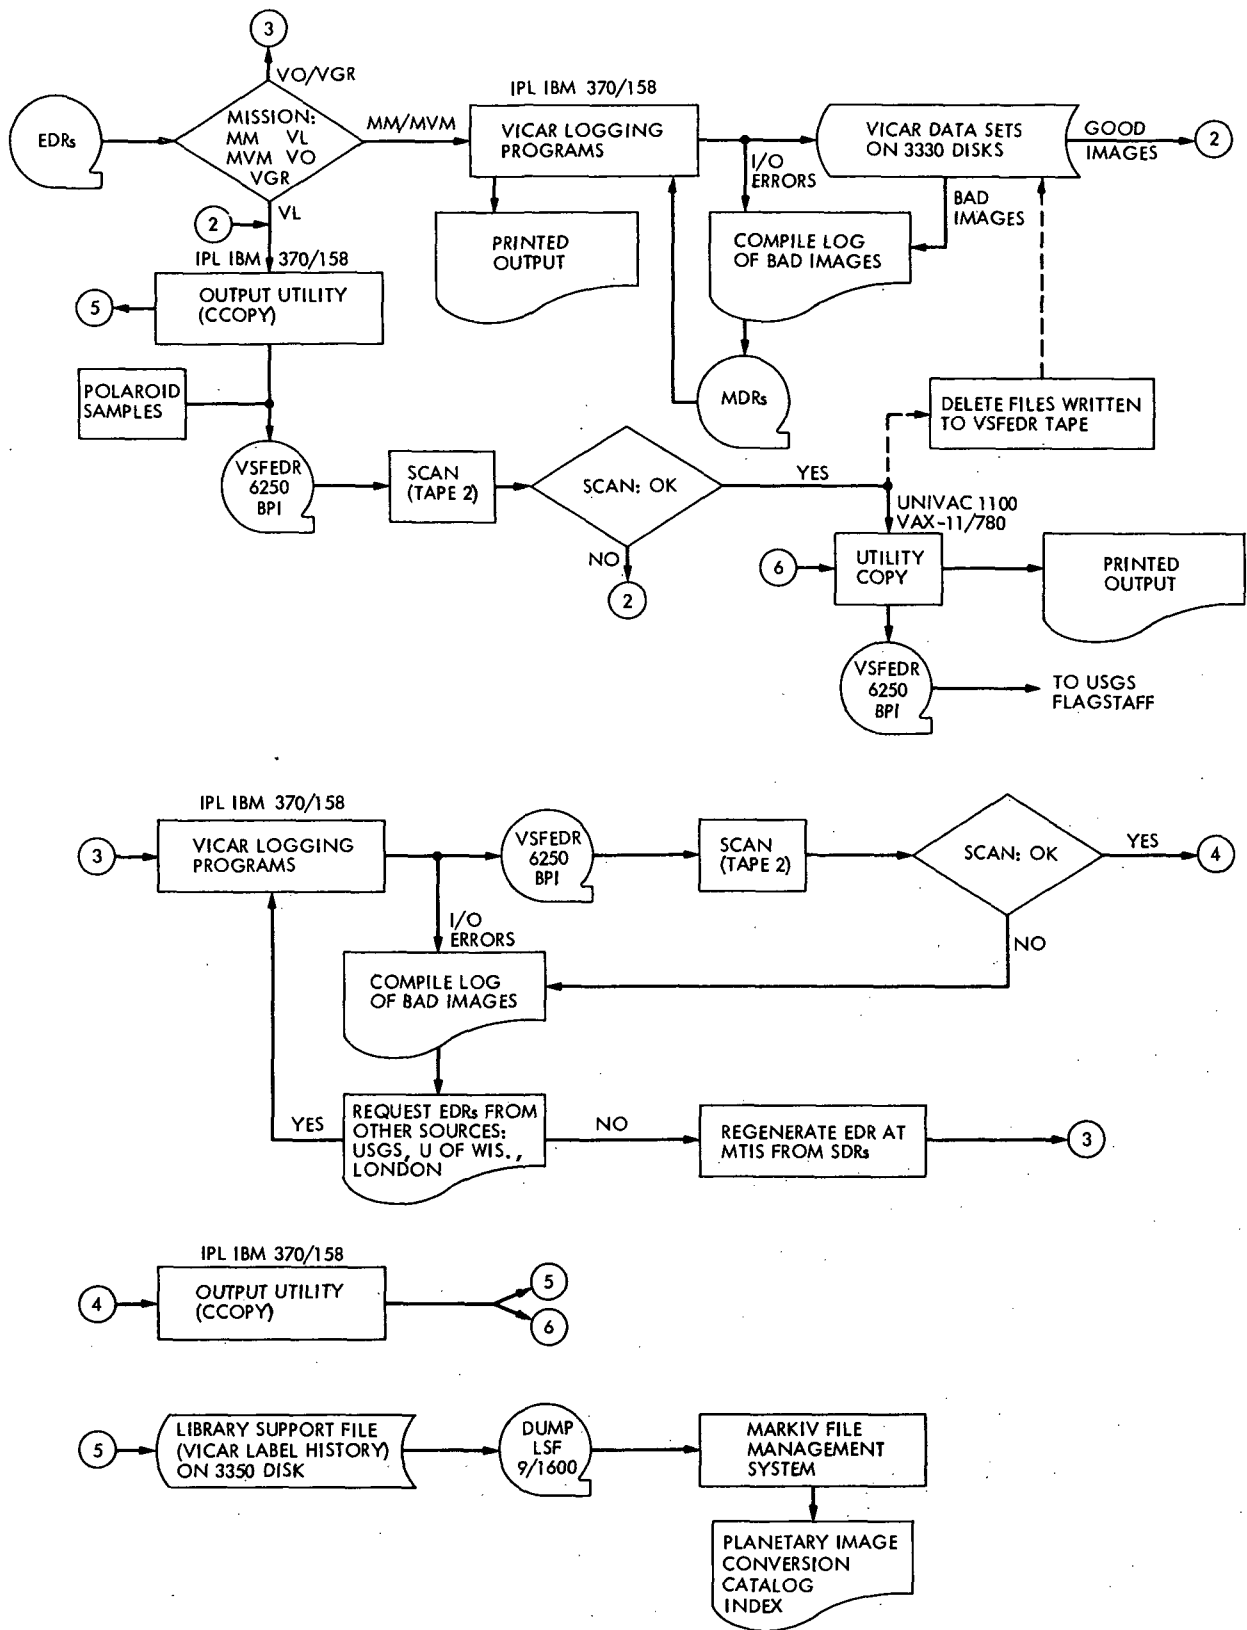

It was not possible to exhaustively document all errors encountered in the conversion processing. A subset of tapes processed has been analyzed to produce the information in Table 4, which shows the file location of physical errors on about 7000 input tapes. For the Viking Orbiter tapes, the average reel contains 10 files (70% full) and for Voyager, 24 files (90% full). In general, the errors reported in Table 4 cause the loss of a single EDR line record. For the most part, only a single error was found on any tape, but 17 Viking Orbiter EDRs and 9 Voyager EDRs did have multiple errors.