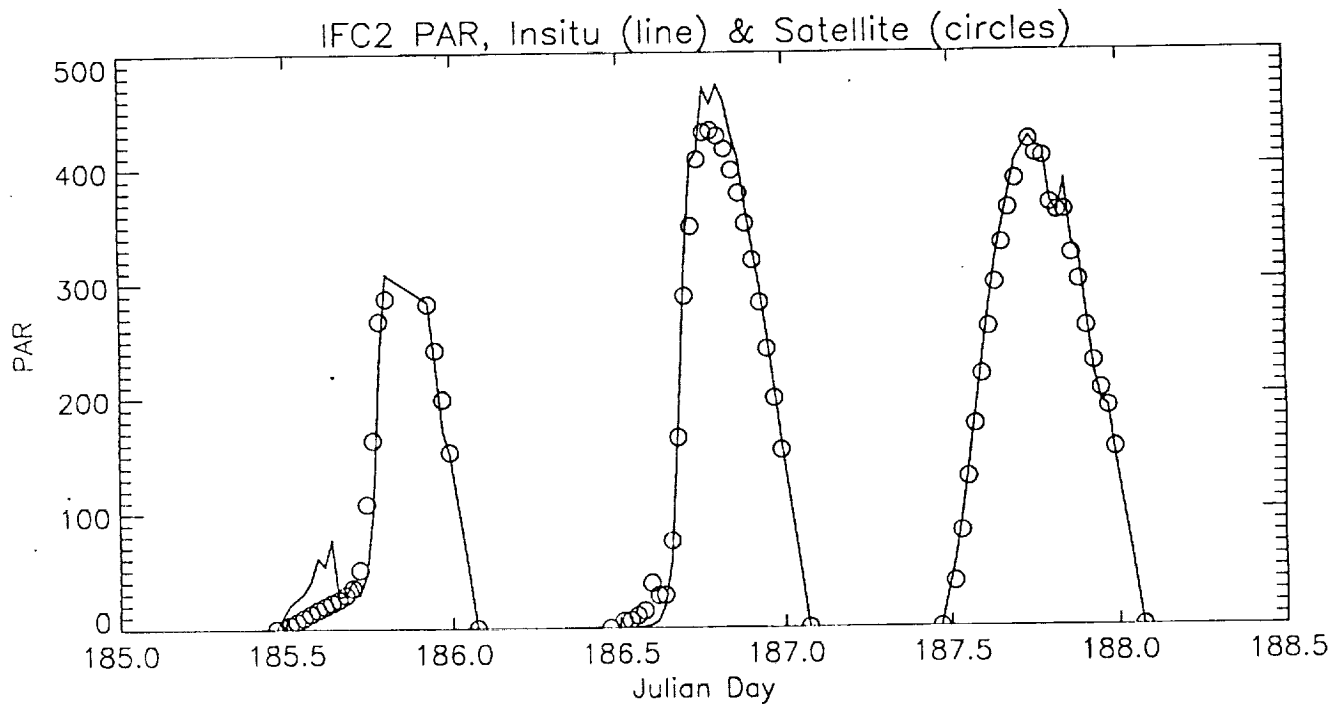

**N94-10954**

51-43  
167948  
P-31

Appendix 4

**SATELLITE-DERIVED PHOTOSYNTHETICALLY AVAILABLE  
AND TOTAL SOLAR IRRADIANCE AT THE SURFACE  
DURING FIFE'S INTENSIVE FIELD CAMPAIGNS**

R. Frouin, J. McPherson  
(*Unpublished*)

IFC1 PAR, Insitu (line) & Satellite (circles)

IFC1 PAR, Insitu (line) & Satellite (circles)

IFC2 PAR, Insitu (line) & Satellite (circles)

IFC2 PAR, Insitu (line) & Satellite (circles)

IFC2 PAR, Insitu (line) & Satellite (circles)