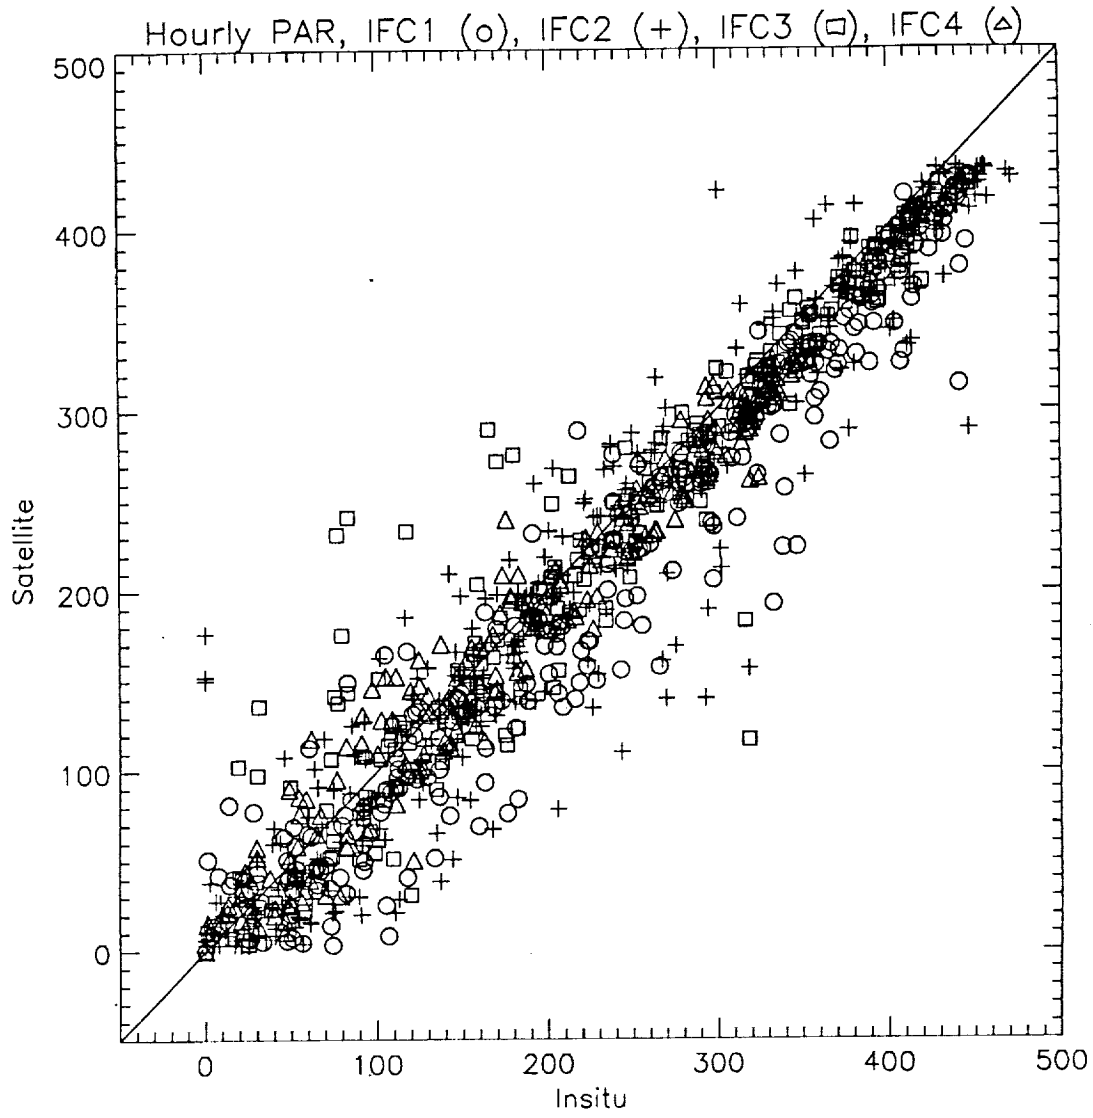

**N94-10954**

51-43  
167948  
P-31

Appendix 4

**SATELLITE-DERIVED PHOTOSYNTHETICALLY AVAILABLE  
AND TOTAL SOLAR IRRADIANCE AT THE SURFACE  
DURING FIFE'S INTENSIVE FIELD CAMPAIGNS**

R. Frouin, J. McPherson  
(*Unpublished*)

IFC1 PAR, Insitu (line) & Satellite (circles)

IFC1 PAR, Insitu (line) & Satellite (circles)

IFC2 PAR, Insitu (line) & Satellite (circles)

IFC2 PAR, Insitu (line) & Satellite (circles)

IFC2 PAR, Insitu (line) & Satellite (circles)

IFC 1, Daily PAR, Satellite (.....) and Insitu (—)

IFC 2, Daily PAR, Satellite (.....) and Insitu (—)

IFC 3, Daily PAR, Satellite (.....) and Insitu (—)

IFC 4, Daily PAR, Satellite (.....) and Insitu (—)