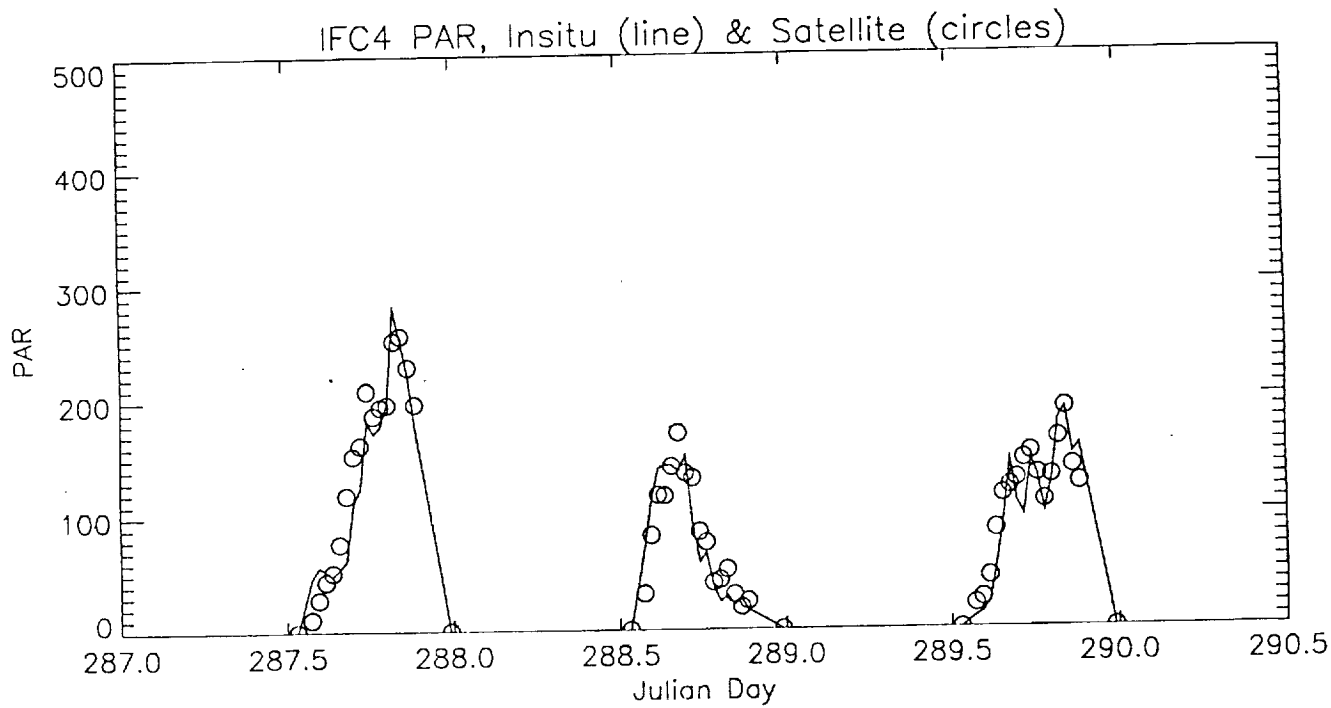

**N94-10954**

51-43  
167948  
P-31

Appendix 4

**SATELLITE-DERIVED PHOTOSYNTHETICALLY AVAILABLE  
AND TOTAL SOLAR IRRADIANCE AT THE SURFACE  
DURING FIFE'S INTENSIVE FIELD CAMPAIGNS**

R. Frouin, J. McPherson  
(*Unpublished*)

IFC1 PAR, Insitu (line) & Satellite (circles)

IFC1 PAR, Insitu (line) & Satellite (circles)

IFC2 PAR, Insitu (line) & Satellite (circles)

IFC2 PAR, Insitu (line) & Satellite (circles)

IFC2 PAR, Insitu (line) & Satellite (circles)