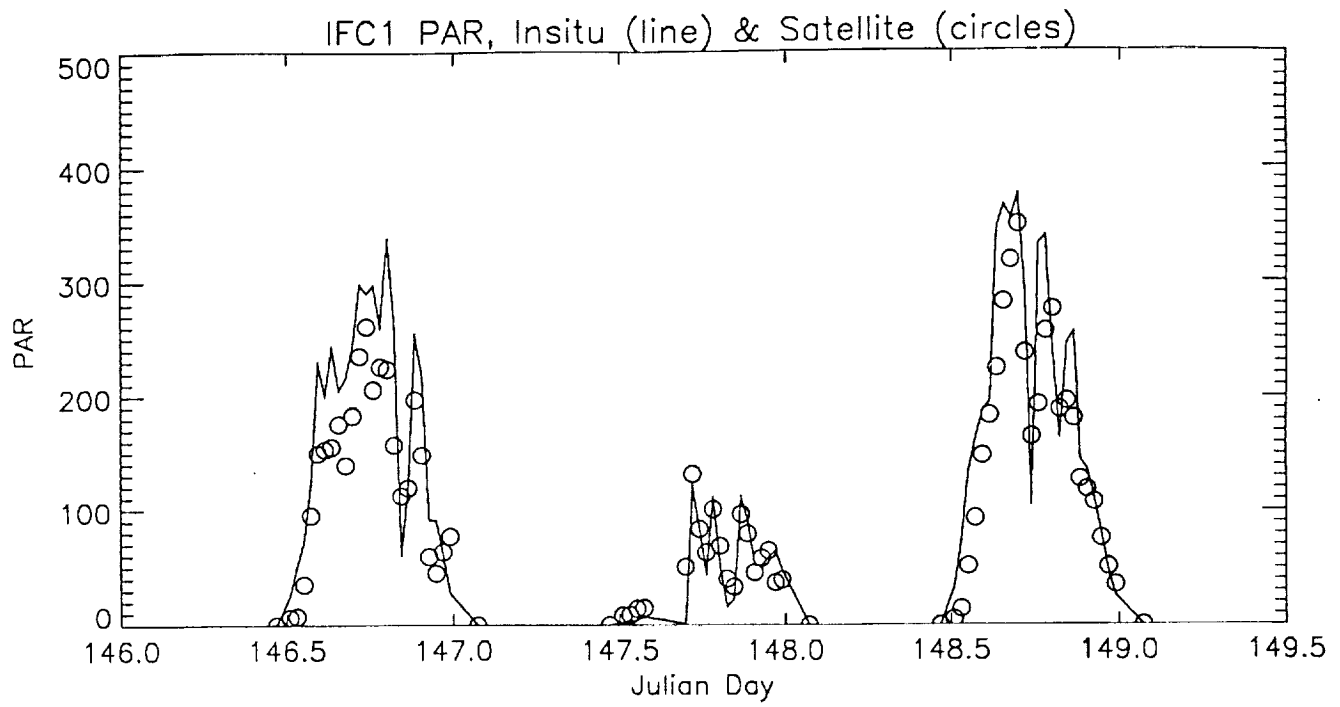

**N94-10954**

51-43  
167948  
P-31

Appendix 4

**SATELLITE-DERIVED PHOTOSYNTHETICALLY AVAILABLE  
AND TOTAL SOLAR IRRADIANCE AT THE SURFACE  
DURING FIFE'S INTENSIVE FIELD CAMPAIGNS**

R. Frouin, J. McPherson  
(*Unpublished*)

IFC1 PAR, Insitu (line) & Satellite (circles)

IFC1 PAR, Insitu (line) & Satellite (circles)

IFC2 PAR, Insitu (line) & Satellite (circles)

IFC2 PAR, Insitu (line) & Satellite (circles)

IFC2 PAR, Insitu (line) & Satellite (circles)