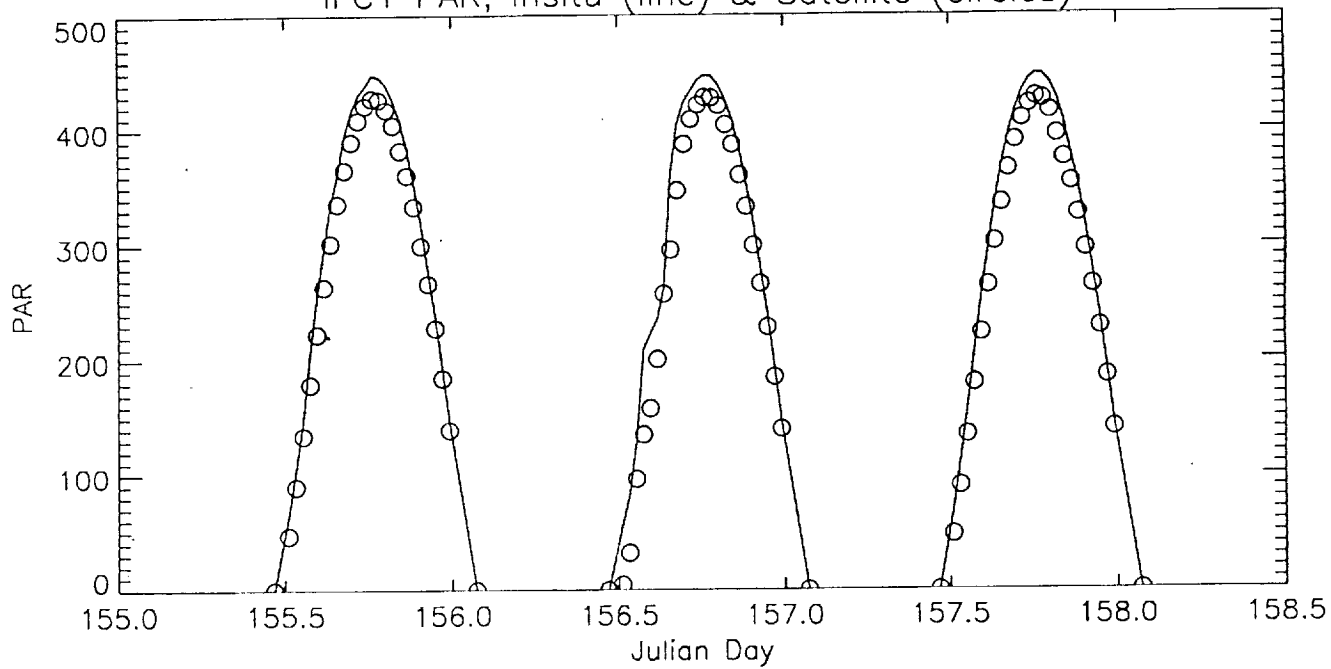

**N94-10954**

51-43  
167948  
P-31

Appendix 4

**SATELLITE-DERIVED PHOTOSYNTHETICALLY AVAILABLE  
AND TOTAL SOLAR IRRADIANCE AT THE SURFACE  
DURING FIFE'S INTENSIVE FIELD CAMPAIGNS**

R. Frouin, J. McPherson  
(*Unpublished*)

IFC1 PAR, Insitu (line) & Satellite (circles)

IFC1 PAR, Insitu (line) & Satellite (circles)

IFC2 PAR, Insitu (line) & Satellite (circles)

IFC2 PAR, Insitu (line) & Satellite (circles)

IFC2 PAR, Insitu (line) & Satellite (circles)