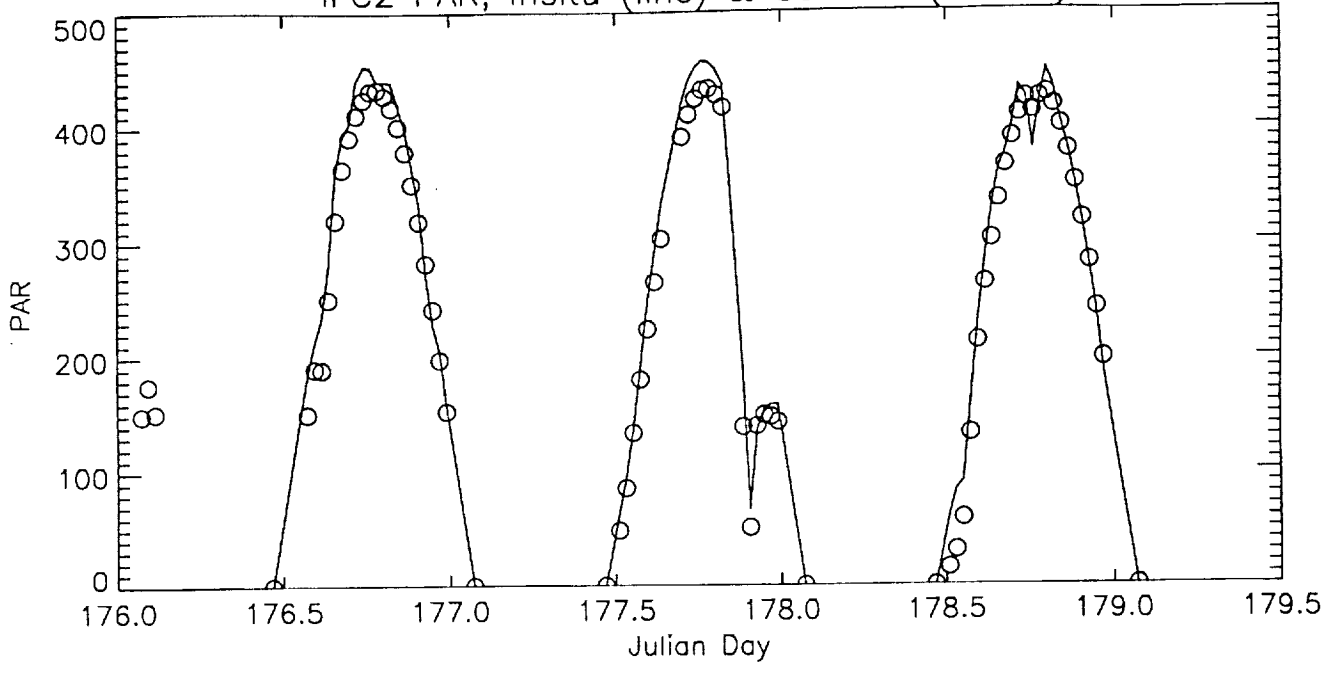

**N94-10954**

51-43  
167948  
P-31

Appendix 4

**SATELLITE-DERIVED PHOTOSYNTHETICALLY AVAILABLE  
AND TOTAL SOLAR IRRADIANCE AT THE SURFACE  
DURING FIFE'S INTENSIVE FIELD CAMPAIGNS**

R. Frouin, J. McPherson  
(*Unpublished*)

IFC1 PAR, Insitu (line) & Satellite (circles)

IFC1 PAR, Insitu (line) & Satellite (circles)

IFC2 PAR, Insitu (line) & Satellite (circles)

IFC2 PAR, Insitu (line) & Satellite (circles)

IFC2 PAR, Insitu (line) & Satellite (circles)