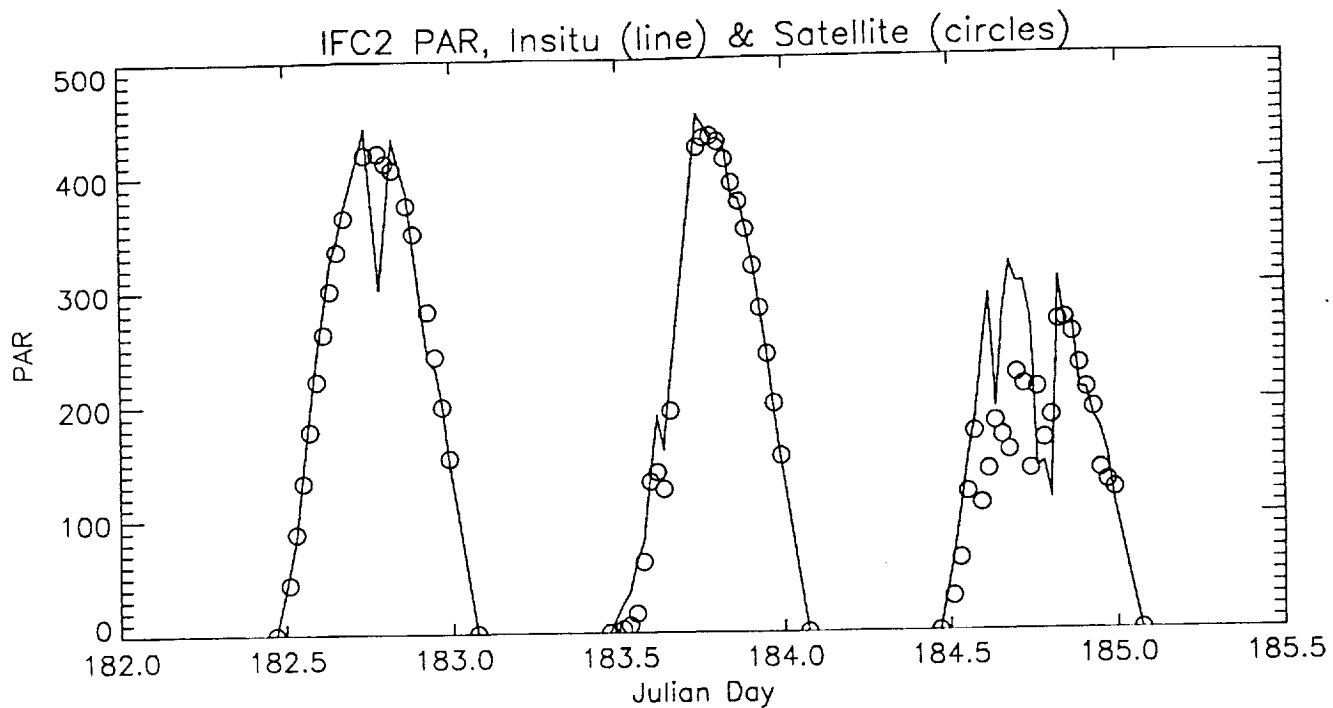

**N94-10954**

51-43  
167948  
P-31

Appendix 4

**SATELLITE-DERIVED PHOTOSYNTHETICALLY AVAILABLE  
AND TOTAL SOLAR IRRADIANCE AT THE SURFACE  
DURING FIFE'S INTENSIVE FIELD CAMPAIGNS**

R. Frouin, J. McPherson  
(*Unpublished*)

IFC1 PAR, Insitu (line) & Satellite (circles)

IFC1 PAR, Insitu (line) & Satellite (circles)

IFC2 PAR, Insitu (line) & Satellite (circles)

IFC2 PAR, Insitu (line) & Satellite (circles)

IFC2 PAR, Insitu (line) & Satellite (circles)