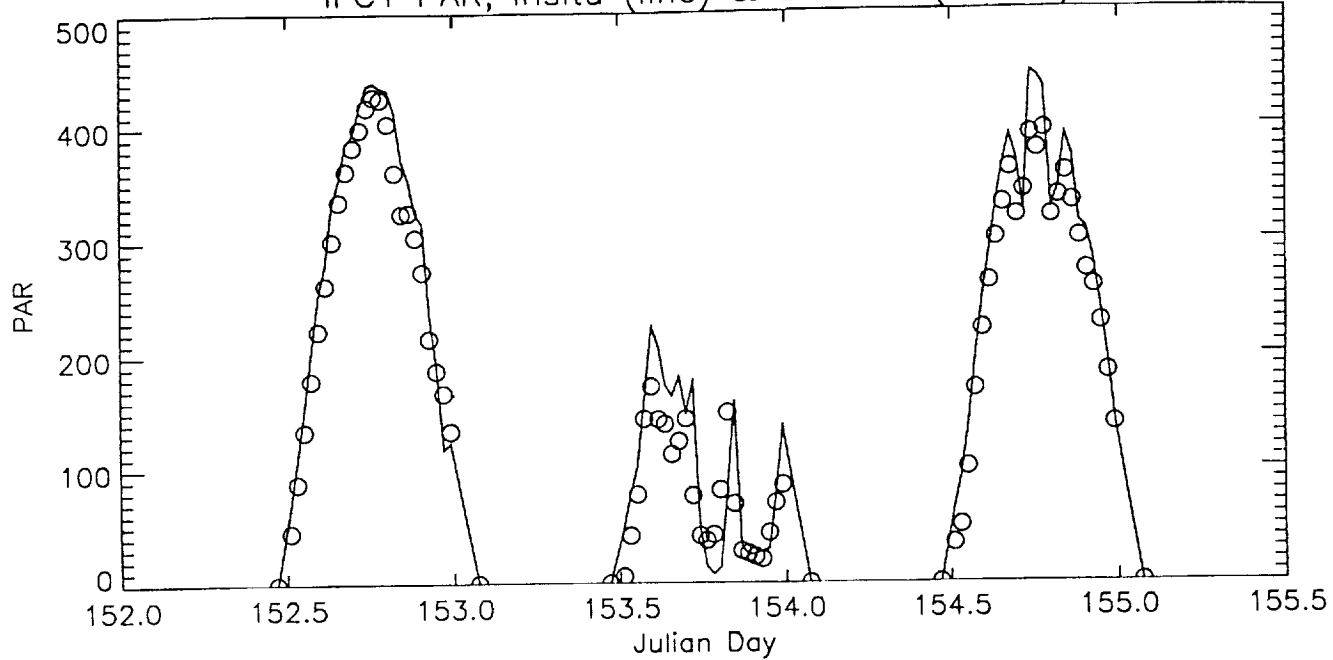

**N94-10954**

51-43  
167948  
P-31

Appendix 4

**SATELLITE-DERIVED PHOTOSYNTHETICALLY AVAILABLE  
AND TOTAL SOLAR IRRADIANCE AT THE SURFACE  
DURING FIFE'S INTENSIVE FIELD CAMPAIGNS**

R. Frouin, J. McPherson  
(*Unpublished*)

IFC1 PAR, Insitu (line) & Satellite (circles)

IFC1 PAR, Insitu (line) & Satellite (circles)

IFC2 PAR, Insitu (line) & Satellite (circles)

IFC2 PAR, Insitu (line) & Satellite (circles)

IFC2 PAR, Insitu (line) & Satellite (circles)