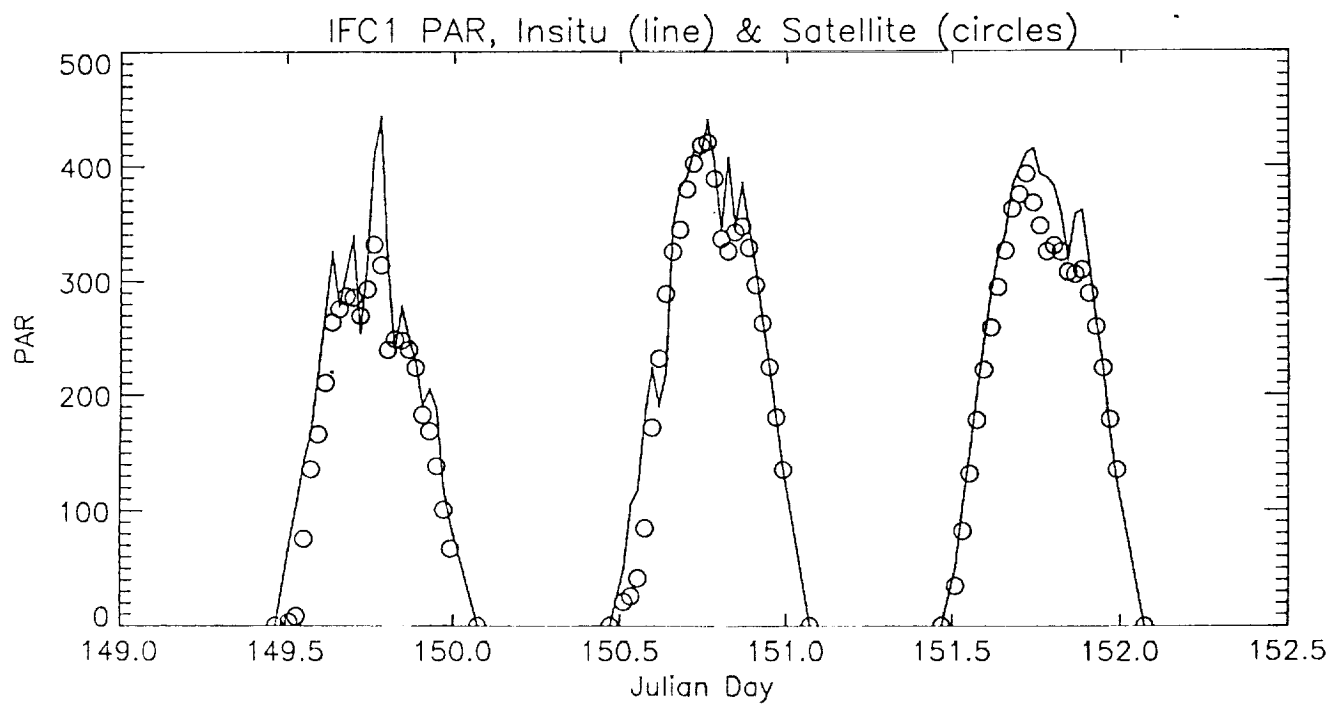

**N94-10954**

51-43  
167948  
P-31

Appendix 4

**SATELLITE-DERIVED PHOTOSYNTHETICALLY AVAILABLE  
AND TOTAL SOLAR IRRADIANCE AT THE SURFACE  
DURING FIFE'S INTENSIVE FIELD CAMPAIGNS**

R. Frouin, J. McPherson  
(*Unpublished*)

IFC1 PAR, Insitu (line) & Satellite (circles)

IFC1 PAR, Insitu (line) & Satellite (circles)

IFC2 PAR, Insitu (line) & Satellite (circles)

IFC2 PAR, Insitu (line) & Satellite (circles)

IFC2 PAR, Insitu (line) & Satellite (circles)