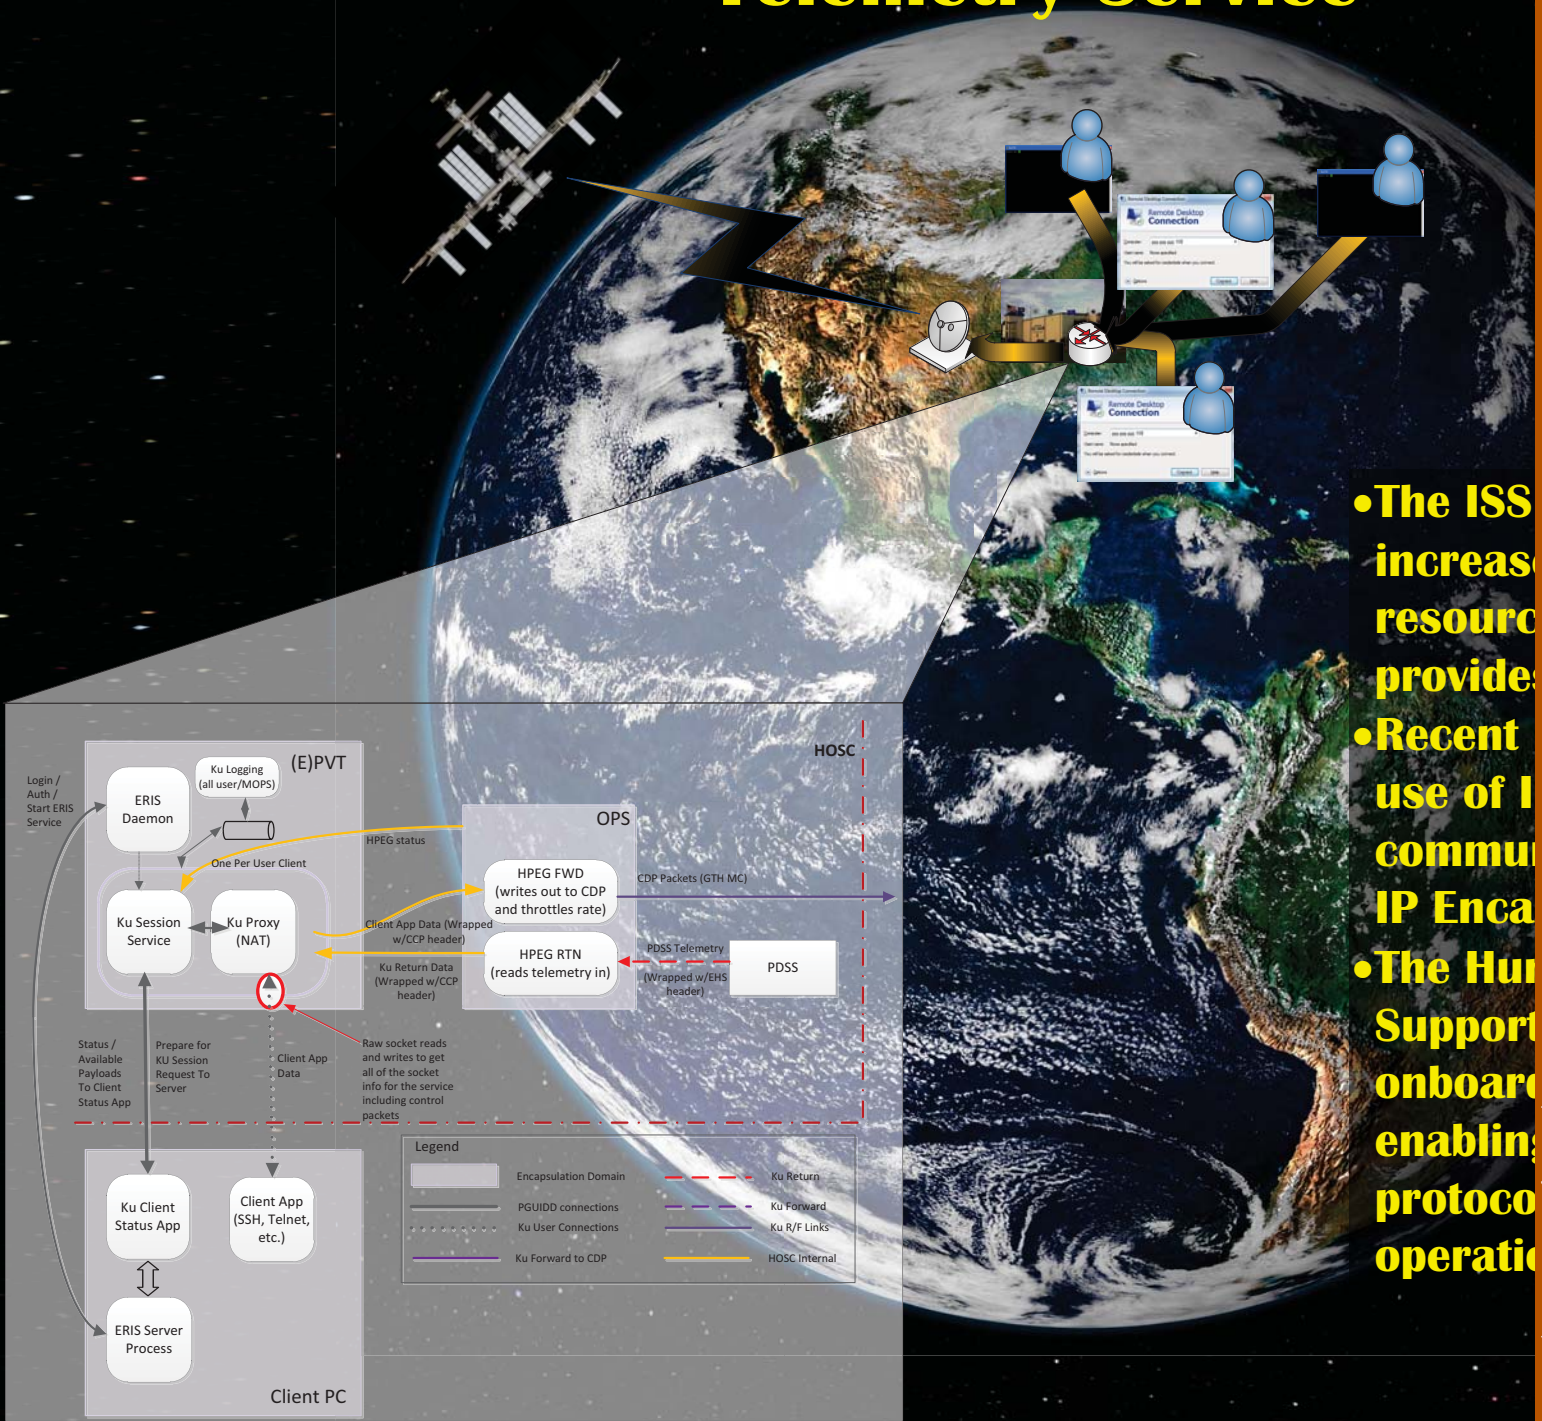

# Enhanced International Space Station Telemetry Service

## Ku-Band

Authors: Andrew Cecil, [unclear] Pitts, Steven Welch, Jason Bryan

View metadata, citation and similar papers at [core.ac.uk](https://core.ac.uk)

- The ISS is diligently working to increase utilization of the resource this unique laboratory provides.
- Recent upgrades enabled the use of Internet Protocol communication using the CCSDS IP Encapsulation protocol.
- The Huntsville Operations Support Center has extended the onboarding to payload teams enabling the use of standard IP protocols for payload operations.