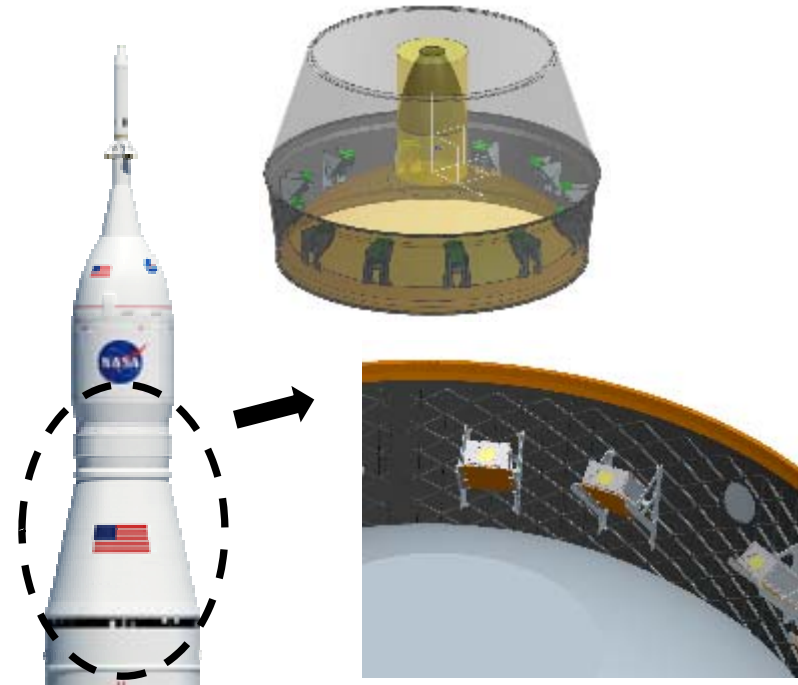

- ISARA - JPL
- E. Coli AntiMicrobialSat - ARC

JOHN F. KENNEDY SPACE CENTER

CubeSats Going to Mars!

Mars Cube One (MarCO)

- InSight has no direct-to-Earth link during critical landing phase.
 - MRO to relay EDL data hours later
- MarCO provides bent pipe data relay as a back-up to MRO to enhance InSight mission
- A technical demonstration that proves valuable to future missions

A Technology Capability Demonstration of communications relay system for Mars assets especially for critical EDL

Independent Travel

Fly by Mars

*Imaging &
Radio Science*

JOHN F. KENNEDY SPACE CENTER

SLS EM-1

CubeSats Going Beyond Low Earth Orbit

- Current plans are for EM-1 to carry up to 11 6U U-Class Payloads to a beyond low earth orbit
- LSP is working with Marshall Space Center in the procurement and integration services for the EM-1 dispenser and U-Class Payloads

JOHN F. KENNEDY SPACE CENTER

ISS and Nano Launcher

- Awaiting use of ISS as a platform to deploy CubeSats
 - Expected to have 6U of space on selected flights
- Nano-Launcher System is in work for the dedicated launch of CubeSats
 - Sept 2013 a GO launcher launch vehicle was placed on contract to launch three 3U CubeSats in late 2016
 - Venture Class Launch Services
 - » The VCLS requirement is for the launch services of U-Class satellites built off of the CubeSat form factor (10 cm x 10 cm x 10 cm) of any combination of U-Class satellites (i.e., 1U, 3U, 6U, 12U, 24U)
 - » Minimum orbital altitude of 425km at a launch inclination between 33 and 98 degrees
 - » 60 kg minimum payload mass requirement
 - May be met by one or or two launches (each with a 30 kg minimum payload mass or greater)
 - » Launch NLT June 15, 2018
 - » Potential excess performance for Ride-Share