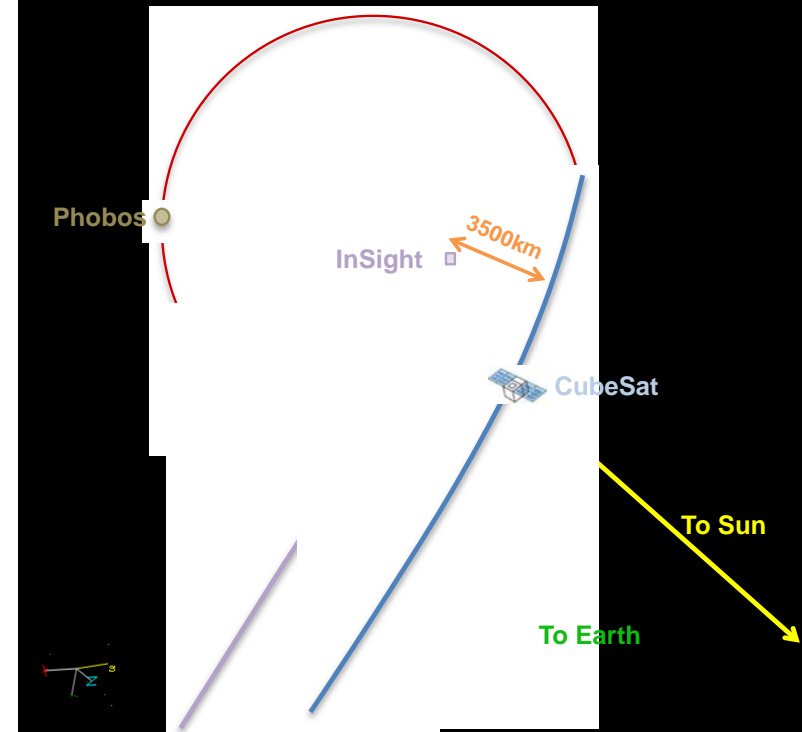

Features

- 2 6U CubeSat spacecraft (for redundancy)
- Continues Freon Propulsion system
- Using the Atlas 401 ABC system to mount MarCO onto the Centaur
- Launch is schedule for March 4, 2016 with a 27 day window