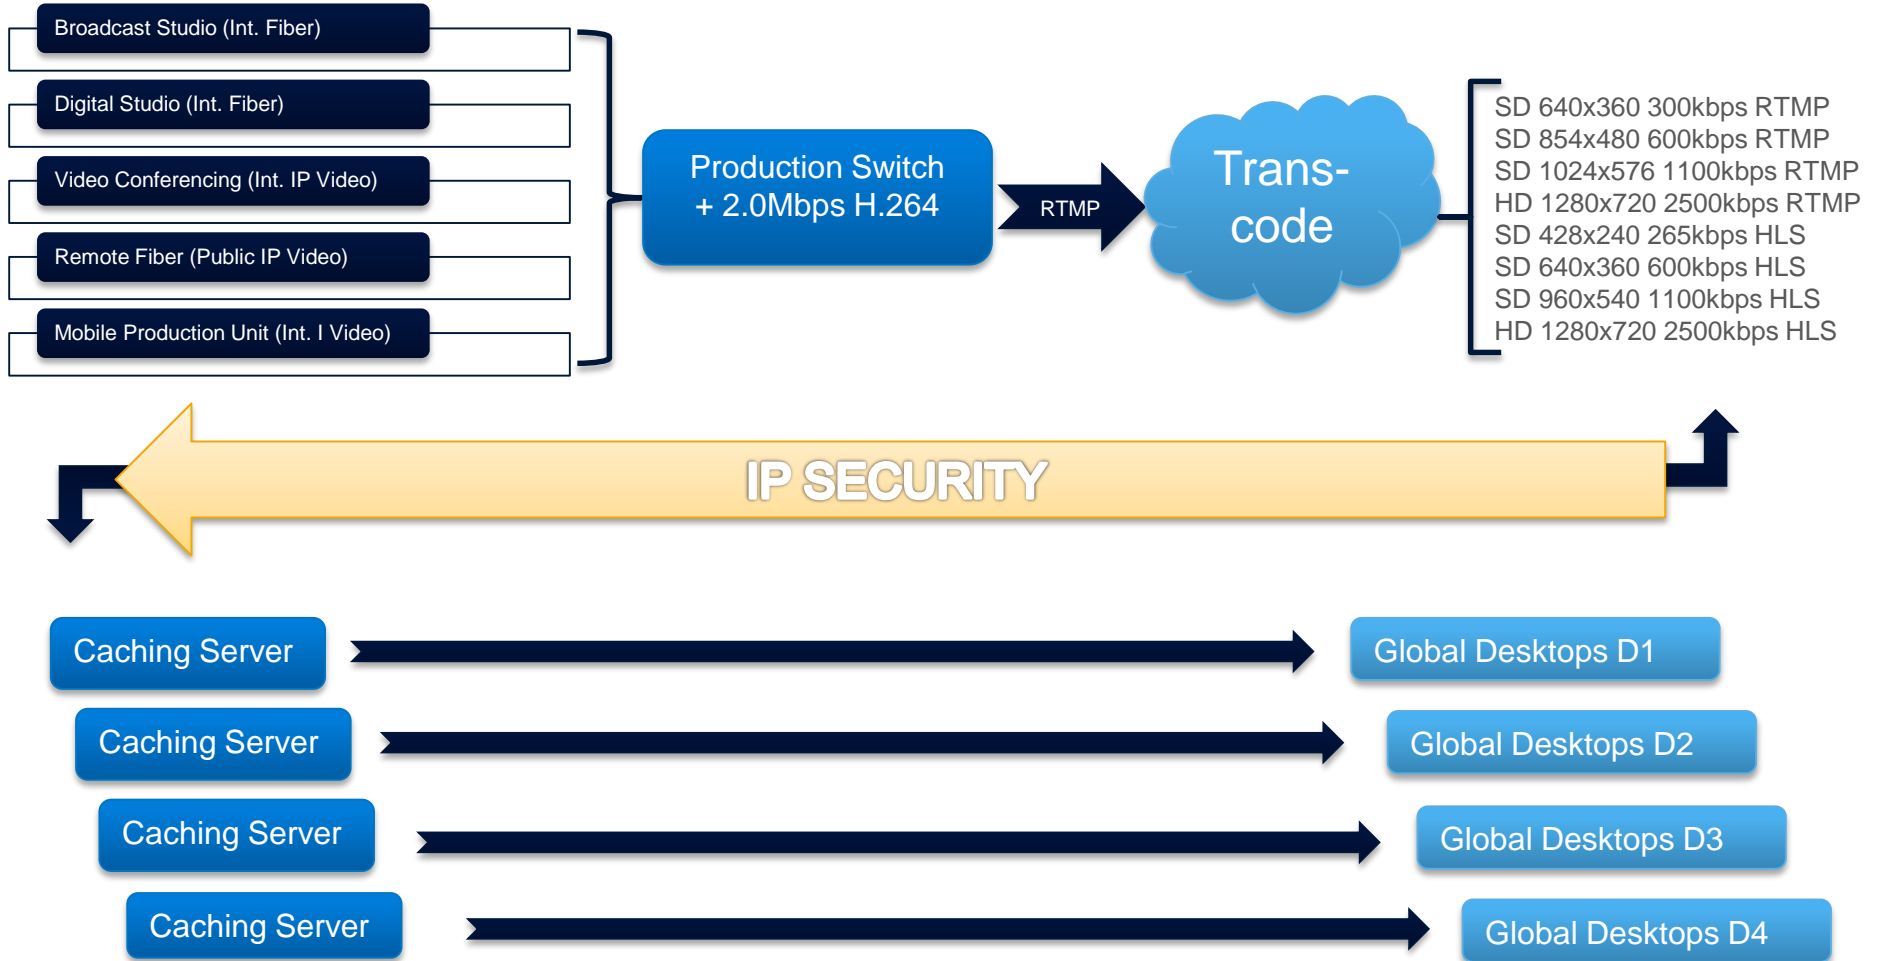

# Intel Webcast Environment Diagram

# Intel Webcast Stream Repeater Locations

## Simplified Architecture of Live Video Delivery