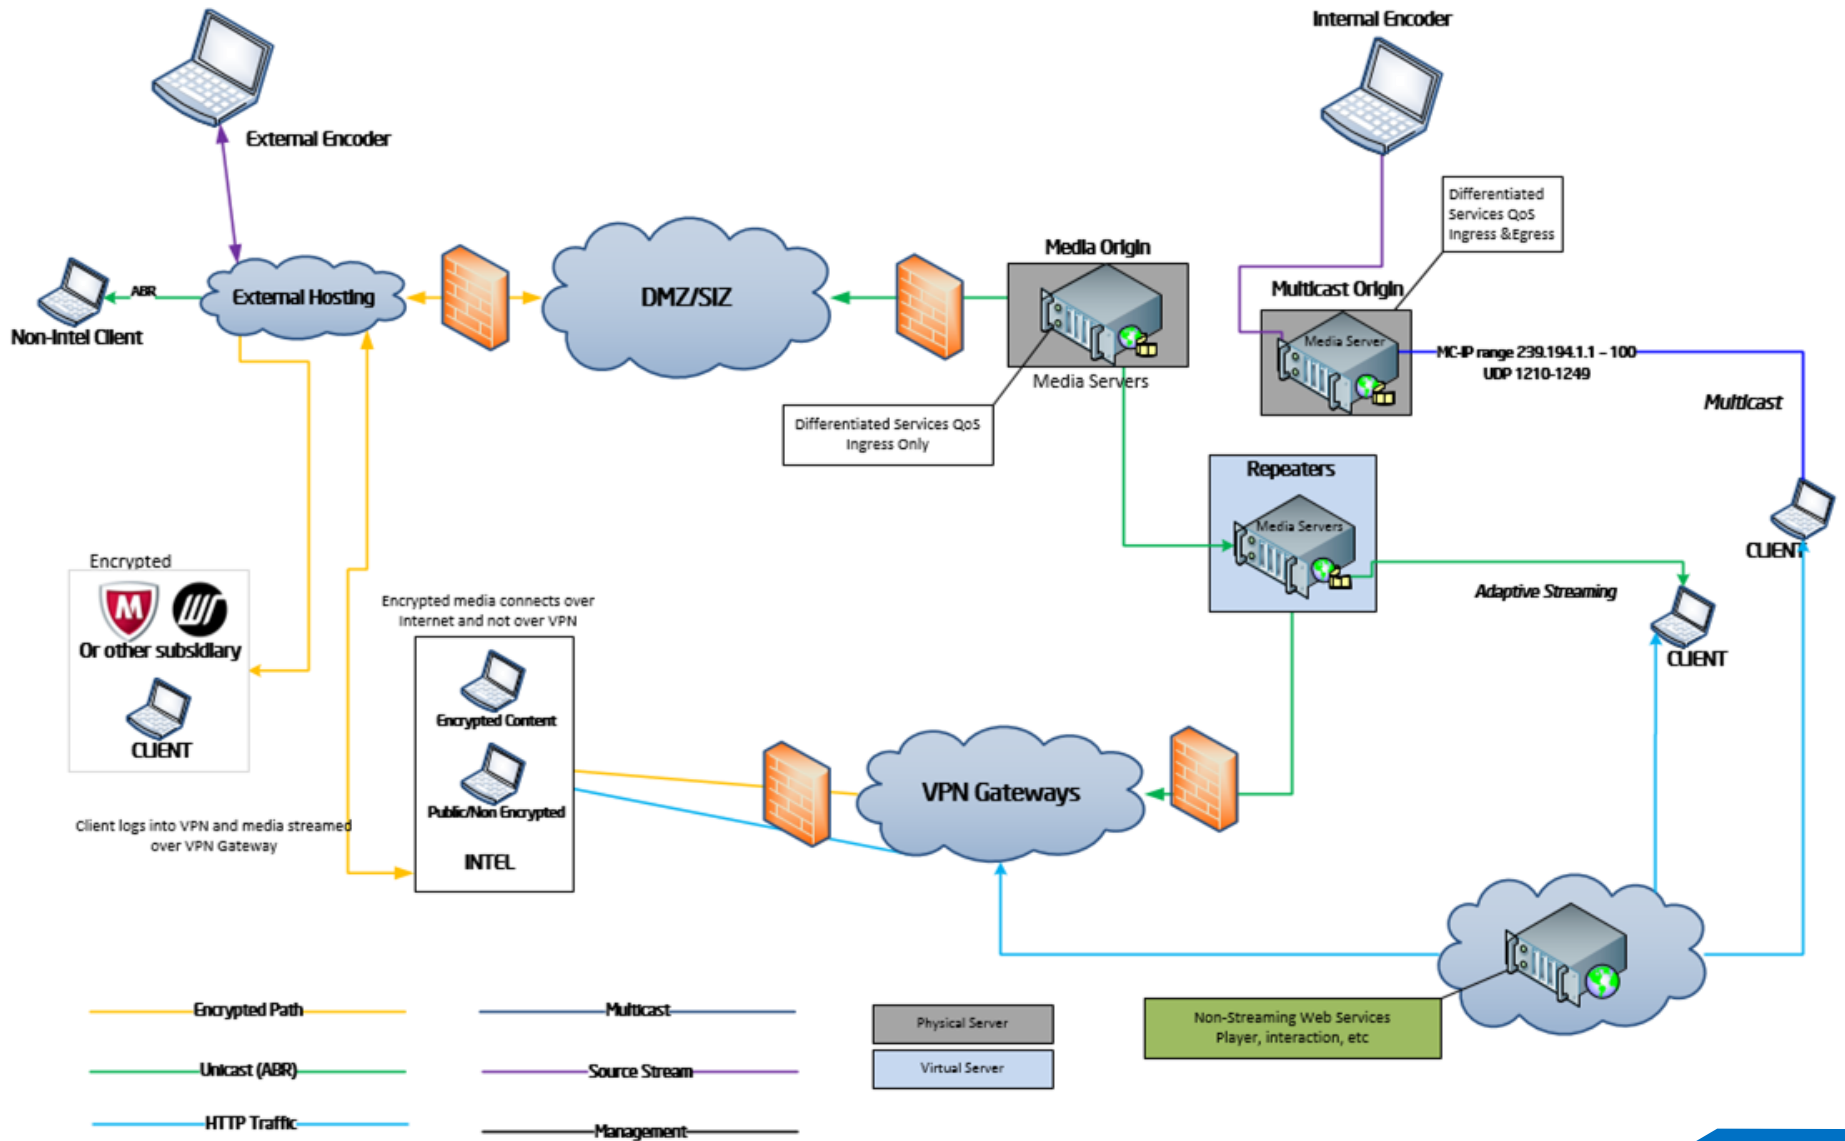

# A101 - Enterprise Delivery: Building an Internal Streaming Solution

Chris Knowlton, VP & Streaming Industry Evangelist - Wowza Media Systems

Wayne Waterman, Rich Media Engineer - Intel Corporation

Scott Szczurek, Online Video Specialist - CME Group

# Intel Webcast Environment Diagram

# Intel Webcast Stream Repeater Locations

## Simplified Architecture of Live Video Delivery