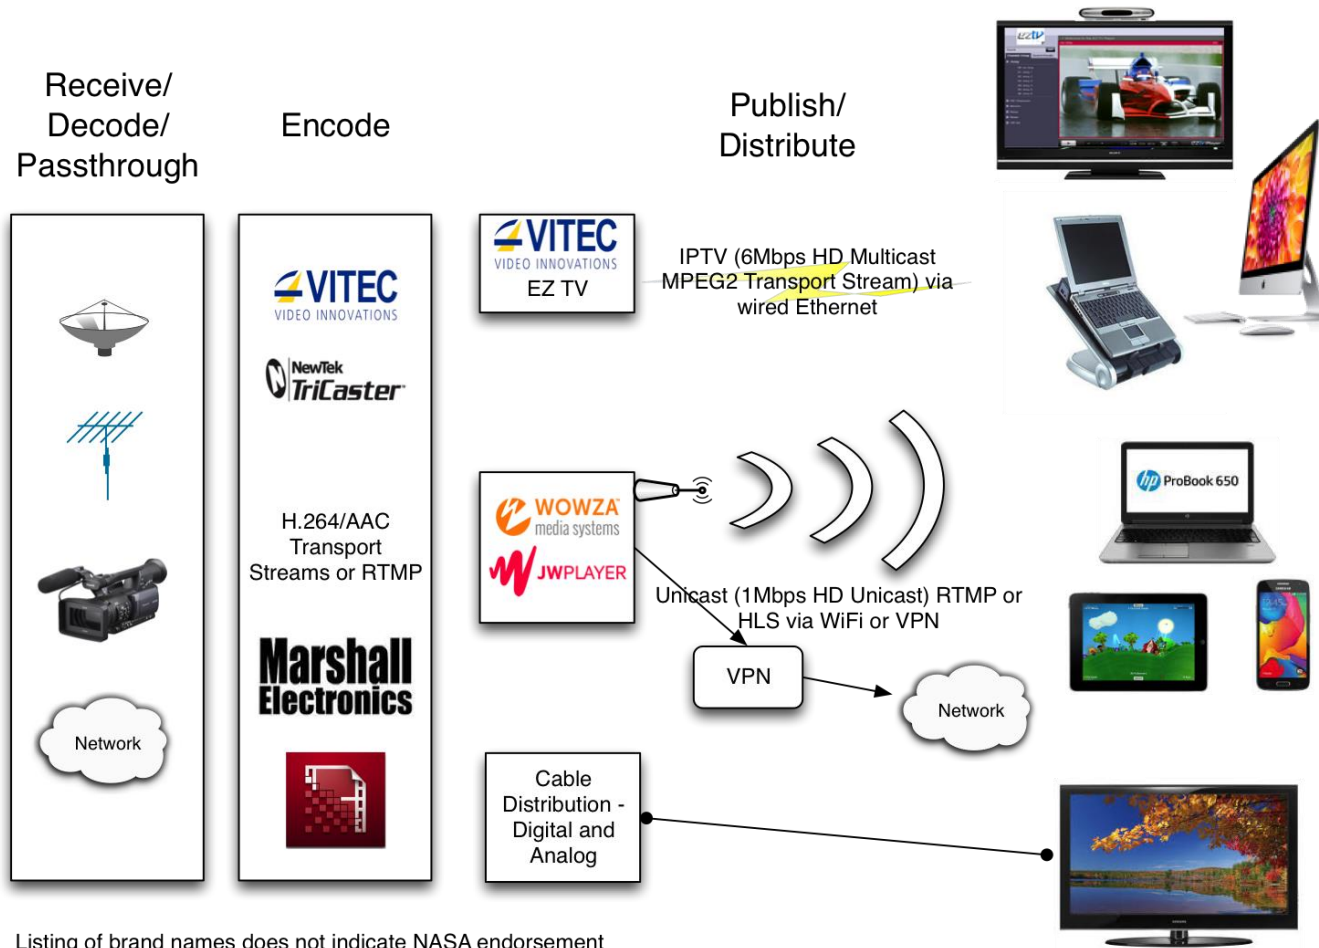

NASA/MSFC Video Distribution