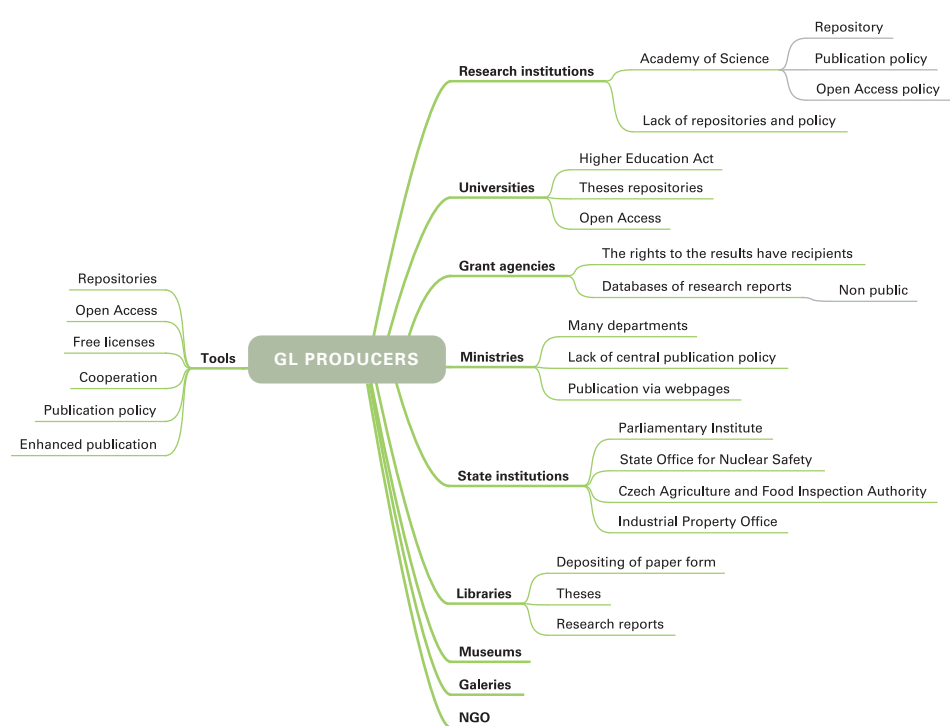

NATIONAL GREY LITERATURE COOPERATION MODEL

Petra Pejšová & Hana Vyčítalová National Library of Technology 

Czech Republic

národní
úložiště
šedé
literatury

NTK

50°6'14.083"N, 14°23'26.365"E
Národní technická knihovna
National Library of Technology

Grey literature is an instrument for changes. Electronic form of documents greatly increased possibilities to collect and access grey literature. What discriminated grey literature in traditional paper form – low number of copies, hard to acquire – does not apply to digital born documents. Digital repositories, Open Access, open licenses are tools working for including grey literature into library services. 

The role of various institutions in relation with grey literature and the tools they use

GROUPS	1 st LEVEL	2 nd LEVEL	3 rd LEVEL
ROLE	Producers	Guarantors	Services
PARTICIPANTS	Research institutions Universities Grant agencies	National libraries Central libraries Other institutions with central functions	Libraries and information institutions Information brokers
USED TOOLS	Repositories Open Access Free Licenses Cooperation Publication policy Enhanced publications	Good practices / Methodologies Trainings / Standards Information dissemination: • Inf. Webpages • E-mail conferences • Social networking • Presentations • Conferences • Workshops Central repositories (aggregators)	Research lists Reviews Information gateways Discovery systems Search engines Citation managers OPAC (Open Public Access Catalogue) Repositories access