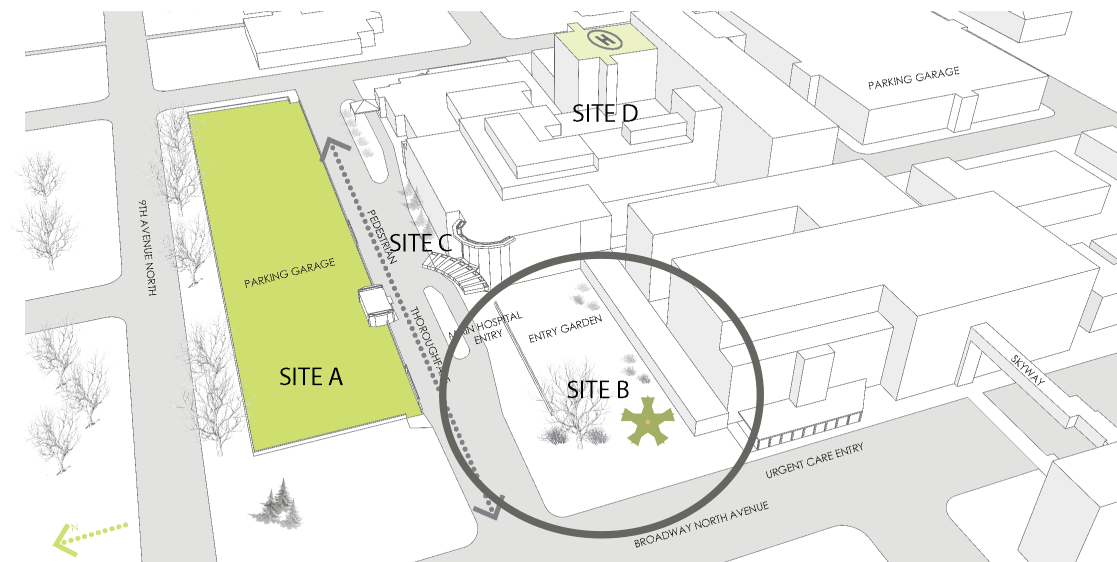

SITE SELECTION & ANALYSIS

ANALYSIS | SITE RANKINGS							
SITE	SHADOWS	VIEWS	SOUND	TOUCH	ACCESS	SOCIAL	TOTALS
A	2	1	1	1	1	1	7
B	3	3	2	3	3	3	17
C	1	1	3	0	2	2	9
D	2	3	2	0	2	2	11

3 - GOOD
2 - FAIR
1 - POOR

PROJECT GOALS

1. 1] +INFLUENCE HEALING
   5 main senses
2. 2] SOCIAL
   public/private spaces
3. 3] SEASONABILITY
   year round interest