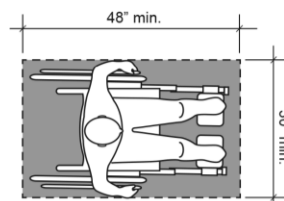

PROJECT GOALS

1. 1] +INFLUENCE HEALING
   5 main senses
2. 2] SOCIAL
   public/private spaces
3. 3] SEASONABILITY
   year round interest

Minimum Clear Floor Space for Wheelchair