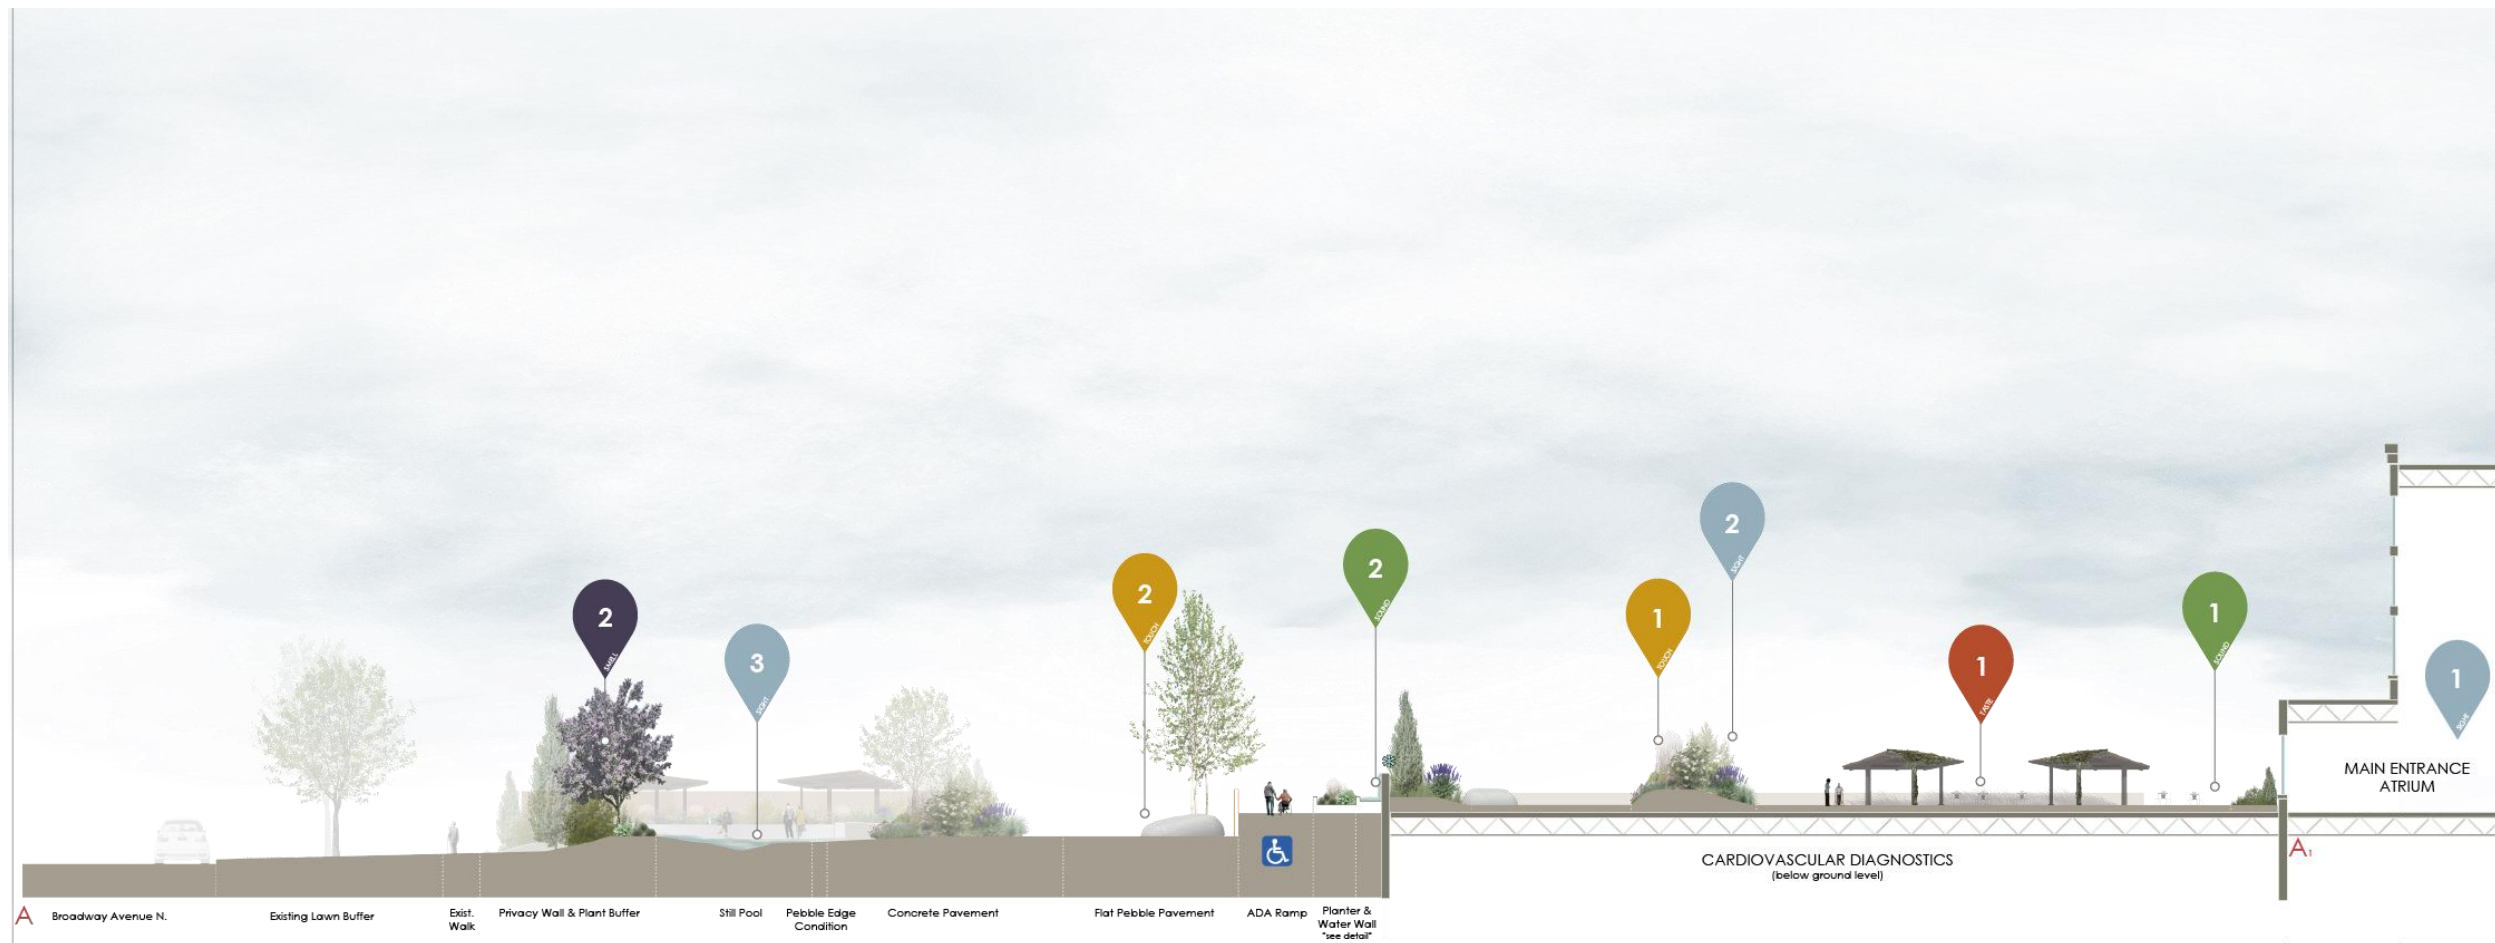

# SITE SELECTION & ANALYSIS

ANALYSIS   SITE RANKINGS							
SITE	SHADOWS	VIEWS	SOUND	TOUCH	ACCESS	SOCIAL	TOTALS
A	2	1	1	1	1	1	7
B	3	3	2	3	3	3	17
C	1	1	3	0	2	2	9
D	2	3	2	0	2	2	11

3 - GOOD  
2 - FAIR  
1 - POOR

## PROJECT GOALS

- 1] +INFLUENCE HEALING  
5 main senses
- 2] SOCIAL  
public/private spaces
- 3] SEASONABILITY  
year round interest

Minimum Clear Floor Space for Wheelchair

## SECTION A-A<sub>1</sub>

VIEW TO NORTH | SCALE 1:10

Section A-A<sub>1</sub> provides a better understanding of existing structures and modified topography. The Cardiovascular Diagnostics' roof structure will continue to be utilized as part of the healing garden design. Though challenging, the existing and ramp structures will be updated to provide patients with mobility limitations better access to the gardens many healing spaces.