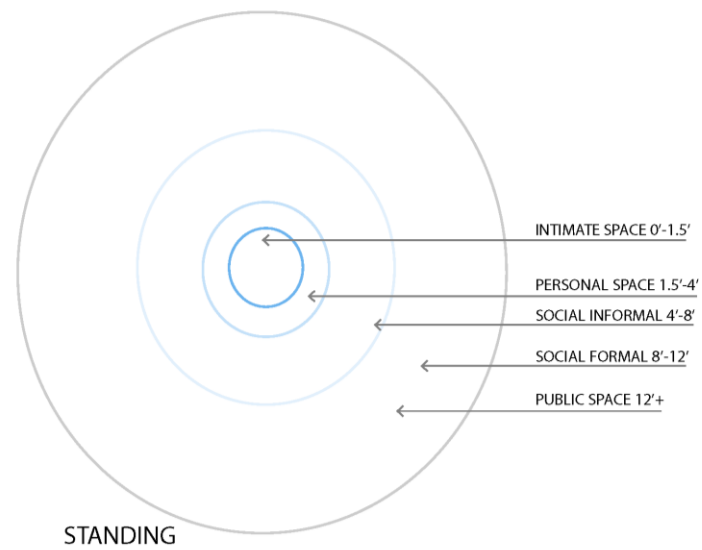

# SITE SELECTION & ANALYSIS

ANALYSIS   SITE RANKINGS							
SITE	SHADOWS	VIEWS	SOUND	TOUCH	ACCESS	SOCIAL	TOTALS
A	2	1	1	1	1	1	7
B	3	3	2	3	3	3	17
C	1	1	3	0	2	2	9
D	2	3	2	0	2	2	11

3 - GOOD  
2 - FAIR  
1 - POOR

## PROJECT GOALS

- 1] +INFLUENCE HEALING  
5 main senses
- 2] SOCIAL  
public/private spaces
- 3] SEASONABILITY  
year round interest

Minimum Clear Floor Space for Wheelchair