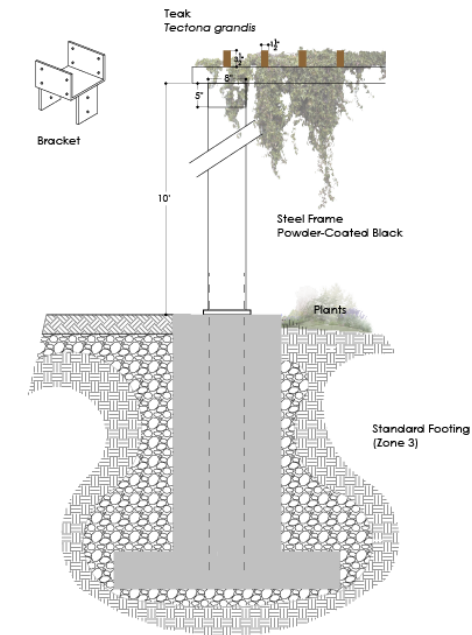

DESIGN DETAILS

PERGOLA ✪

DESIGN DETAIL

Metal pergola with wooden accents brings contrast to the lush garden plantings. Providing shelter from the elements, these structures create an inviting and comfortable space for mental, physical and emotional healing.