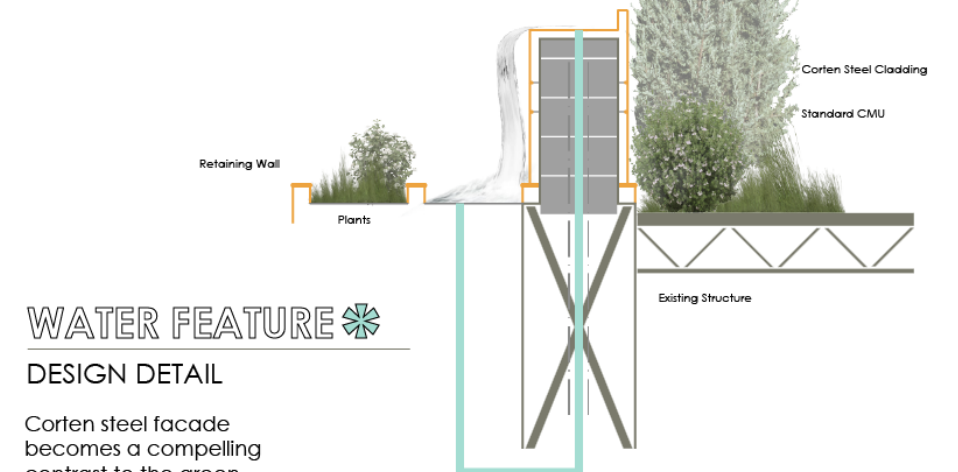

WATER FEATURE ✪

DESIGN DETAIL

Corten steel facade becomes a compelling contrast to the green gardens. A unique patina develops as corten steel ages, similar to our bodies. Every scratch, scrape and divot tells a story. The water feature brings a sleek element of design and aids in sensory healing.