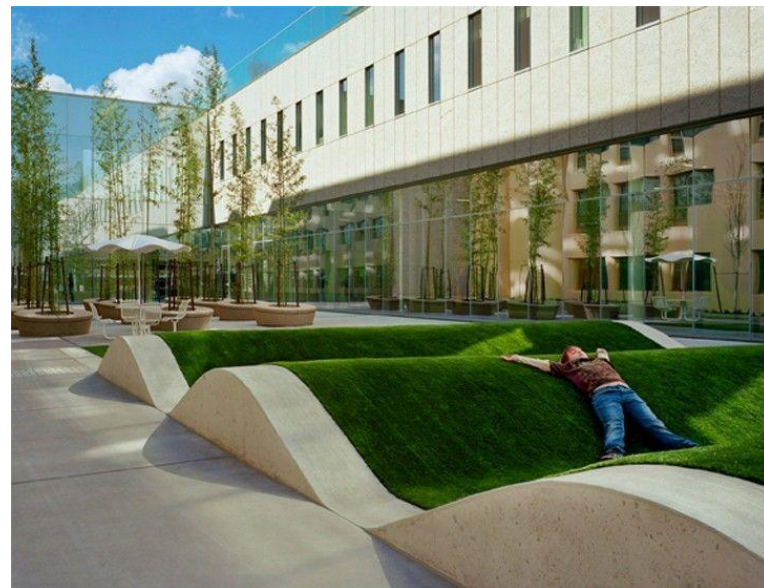

CASE STUDY |

Randall Children's Hospital

Zimmer Gunsul Frasca Architects LLP | Portland, OR | 5.5 acres | 2011