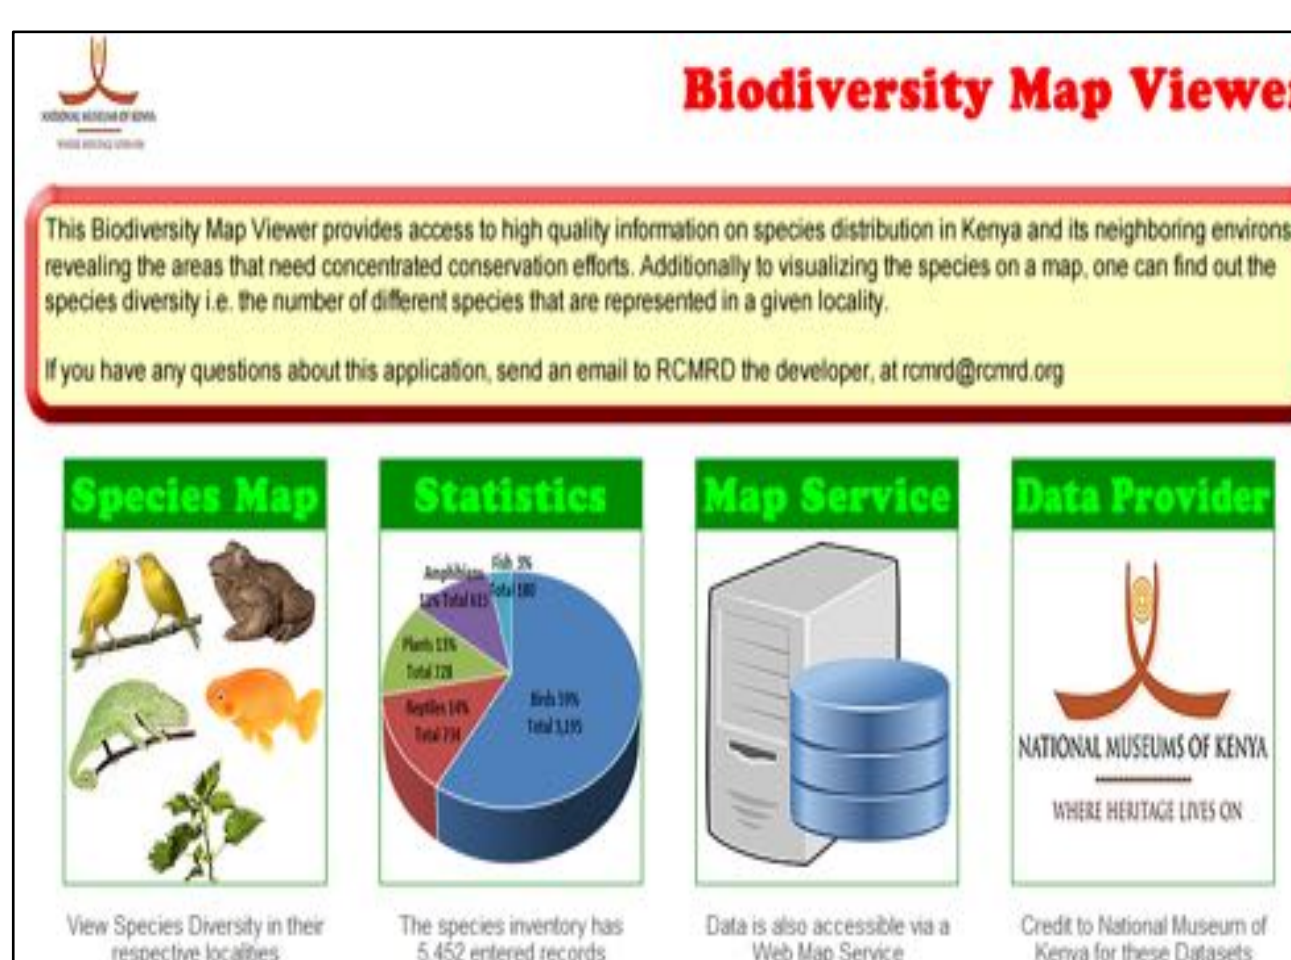

Why this project?

The purpose of this is to improve the stakeholder's access and awareness of various outputs that are generated by the service areas. Some of these outputs are geospatial data, maps, tools/application and geoportals. This ultimately lead to informed decision making.

Results

Tools Developed to Address Users Needs

Malawi Hazards and Vulnerability Modelling Tool

Land Cover Viewer for Green House Gas

Biodiversity Map Viewer for Museums of Kenya

Geo-Portals Deployed

Ethiopian Mapping Agency Web GIS Portal

Rwanda Spatial Data Portal for Disaster Risk Reduction

Lesotho Committee on Environmental Data Portal

Data Access & Awareness

Apps Portal for accessing tools and applications

Geoportal for Data Discovery and Download