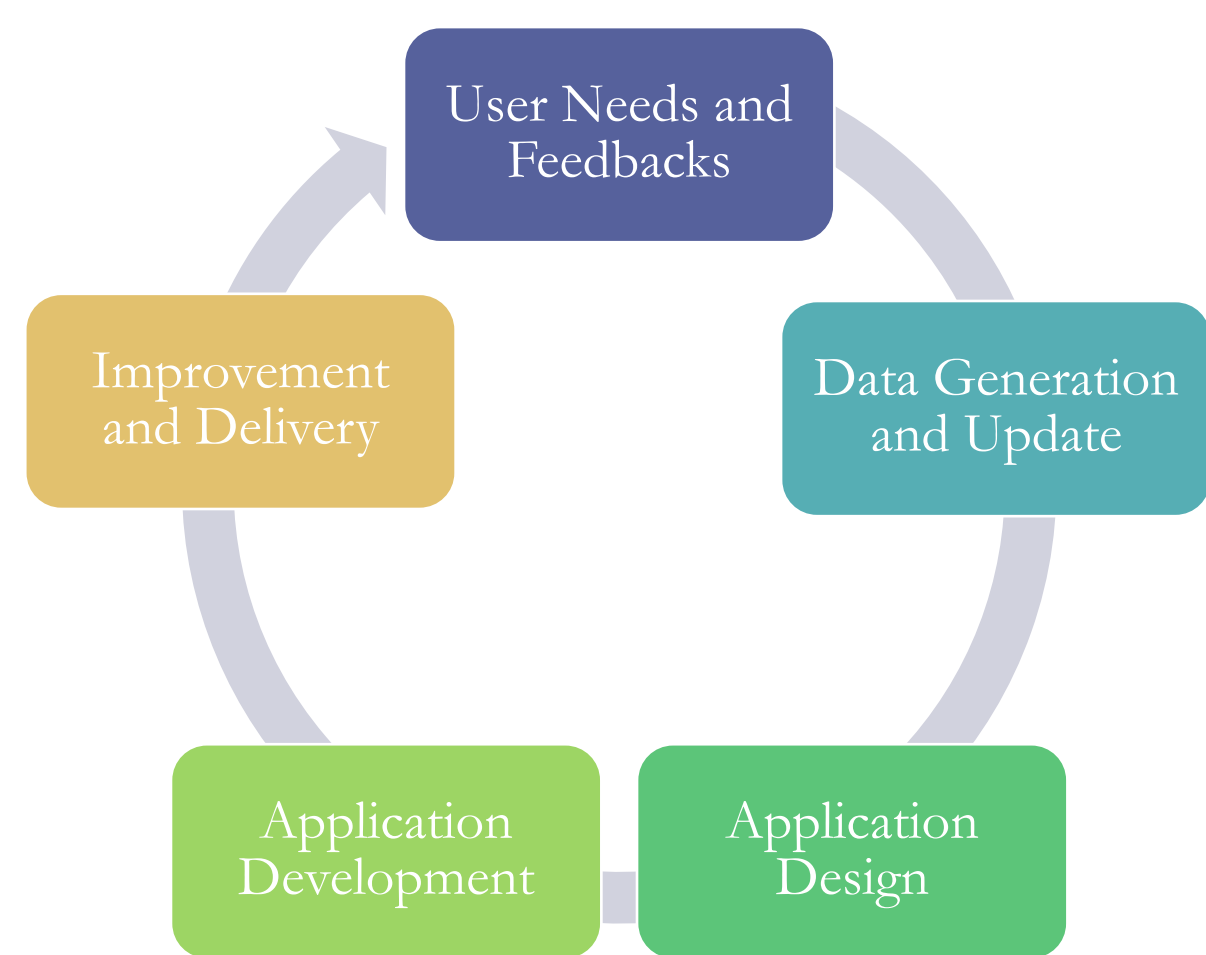

Transforming Geo-Spatial Data to Web Map Service Solutions

Ngugi Kimani¹, Patrick Kabatha¹, Maungu Oware¹, Wondimagegn T. Beshah¹, Steve Firsake¹, Anastasia Wahome¹, Hussein Farah¹, Africa Flores²
 1 - Regional Centre for Mapping of Resources Development, 2 - The SERVIR Coordination Office

Why this project?

The purpose of this is to improve the stakeholder's access and awareness of various outputs that are generated by the service areas. Some of these outputs are geospatial data, maps, tools/application and geoportals. This ultimately lead to informed decision making.

Approach/Project Activities

User Driven Application development cycle

Objectives

- ▶ To improve access and awareness of geospatial data in the region
- ▶ To enhance the institution capacity to share data through various online platforms
- ▶ To develop tools and applications that address users needs in decision making
- ▶ To provide capacity building for users to use these products