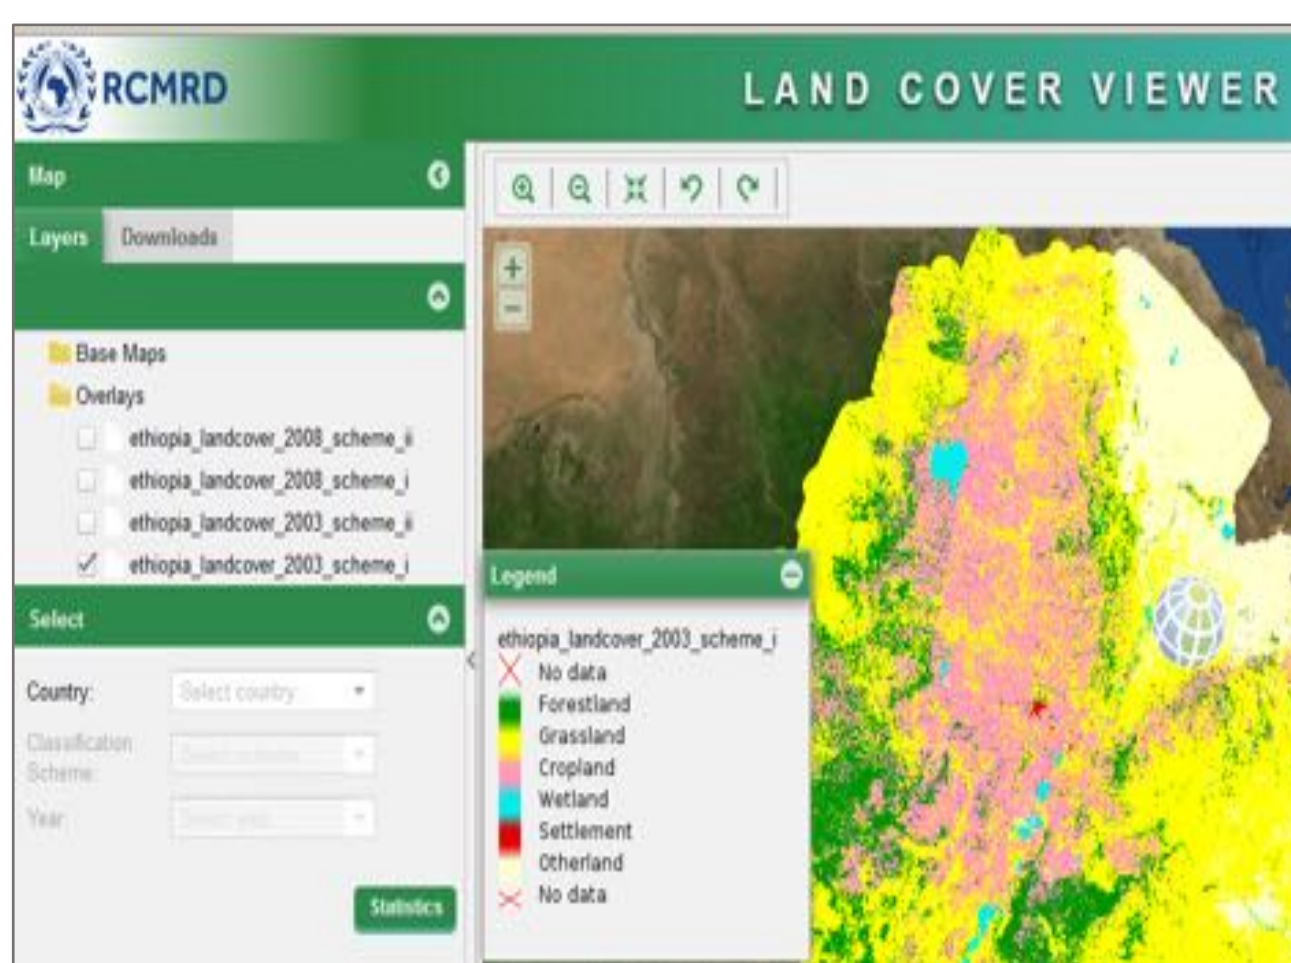

Results

Tools Developed to Address Users Needs

Malawi Hazards and Vulnerability Modelling Tool

Land Cover Viewer for Green House Gas

Biodiversity Map Viewer for Museums of Kenya

Geo-Portals Deployed

Ethiopian Mapping Agency Web GIS Portal