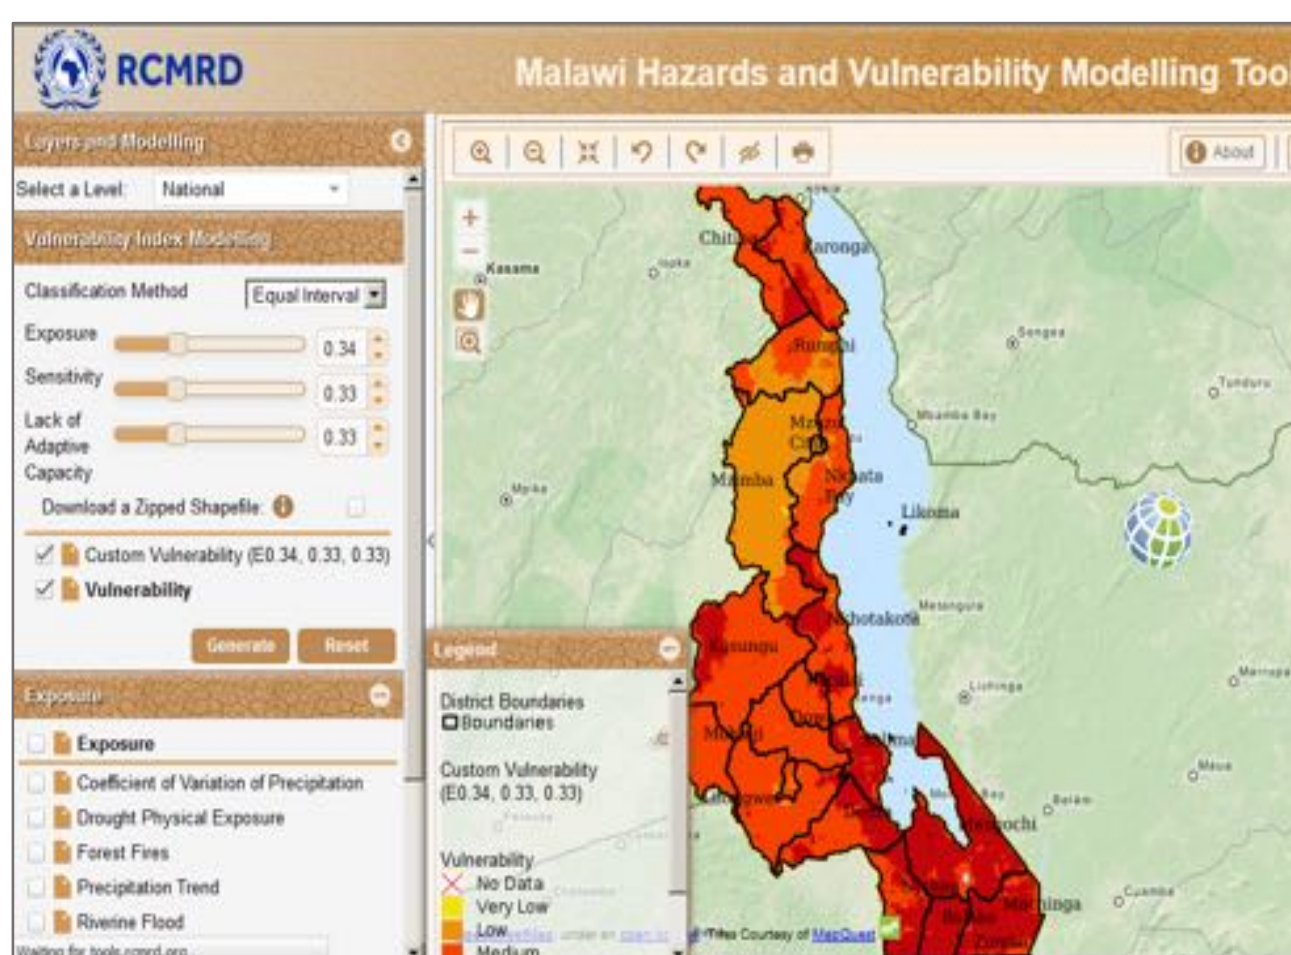

Why this project?

The purpose of this is to improve the stakeholder's access and awareness of various outputs that are generated by the service areas. Some of these outputs are geospatial data, maps, tools/application and geoportals. This ultimately lead to informed decision making.

Outcomes/Anticipated Impacts

- ▶ Improved availability and usage of geospatial data in the region
- ▶ Improved capacity to use web based application by users
- ▶ Increased awareness on the importance of data sharing
- ▶ Simplified and cheaper data visualization without the need for a desktop applications

Results

Tools Developed to Address Users Needs

Malawi Hazards and Vulnerability Modelling Tool

Land Cover Viewer for Green House Gas

Biodiversity Map Viewer for Museums of Kenya

Geo-Portals Deployed

Ethiopian Mapping Agency Web GIS Portal