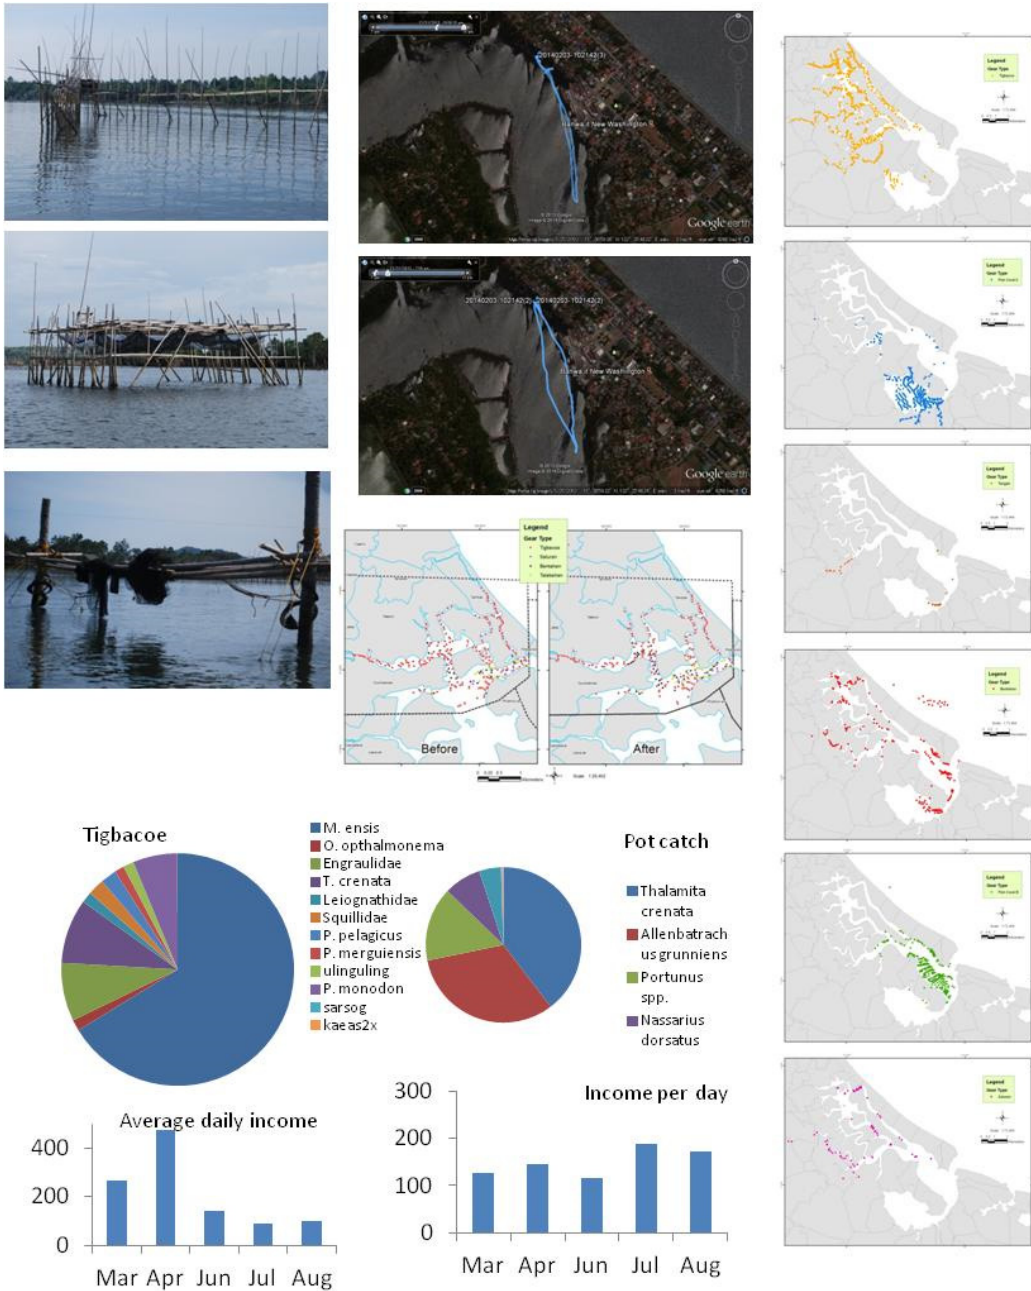

Abstract

Component 1 of the CACE Project aims to examine the capture fisheries of Batan Bay and New Washington Estuary in Aklan Province, Philippines. The foremost objective is to produce an inventory database and a reference book on the coastal fishery of the said fishing ground. To accomplish this, the following were performed:

A census of fishing gears and methods used in Batan Bay involving more than 2,000 respondents;
Recording of catch information of selected fishing gears to monitor catch composition and daily income;

Identification of areas where fishing operations are conducted, GIS of stationary fishing gears, GPS tracking of selected gears, and;

Monitoring and correlation of weather information and other parameters to fishing.

As an added objective, the impacts of Typhoon Yolanda on the capture fisheries in Batan Bay were also documented.

Results of these research topics have been presented at international seminars and will be submitted for publications. Data shall also be shared with other project components for discussion and published in collaboration with other teams. In March 2015, Component 1 aims to finish a camera-ready version of a guidebook on the capture fisheries of Batan Bay. A digital library on the fishing operations in Batan Bay is also being prepared.

Top left: Dominant fishing gears in Batan Bay
 Top, center: GPS tracking of selected fishing gears
 Right: Mapping of stationary fishing gears in Batan Bay
 Center: Impacts of Typhoon Yolanda on stationary gears
 Bottom, left: Catch information of selected fishing gear