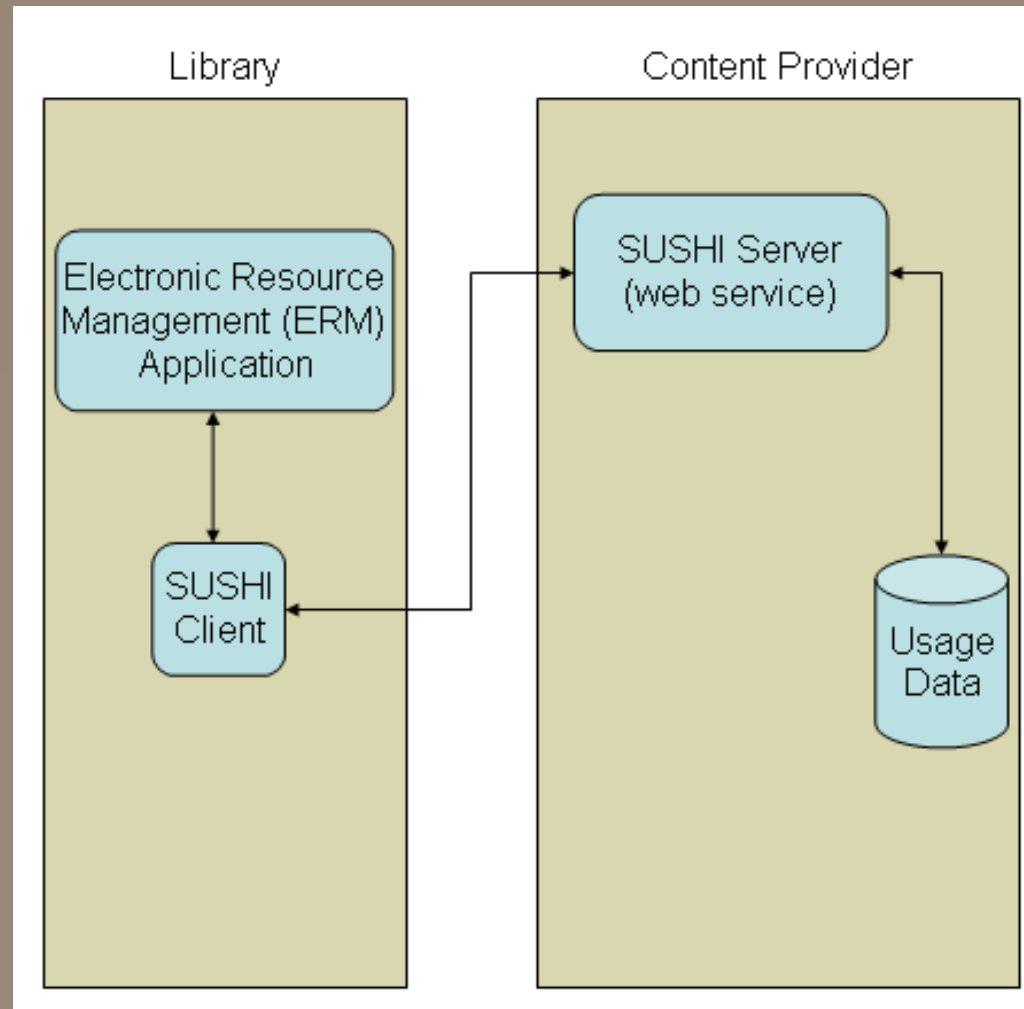

Current Model for Electronic Content Usage Data Collection