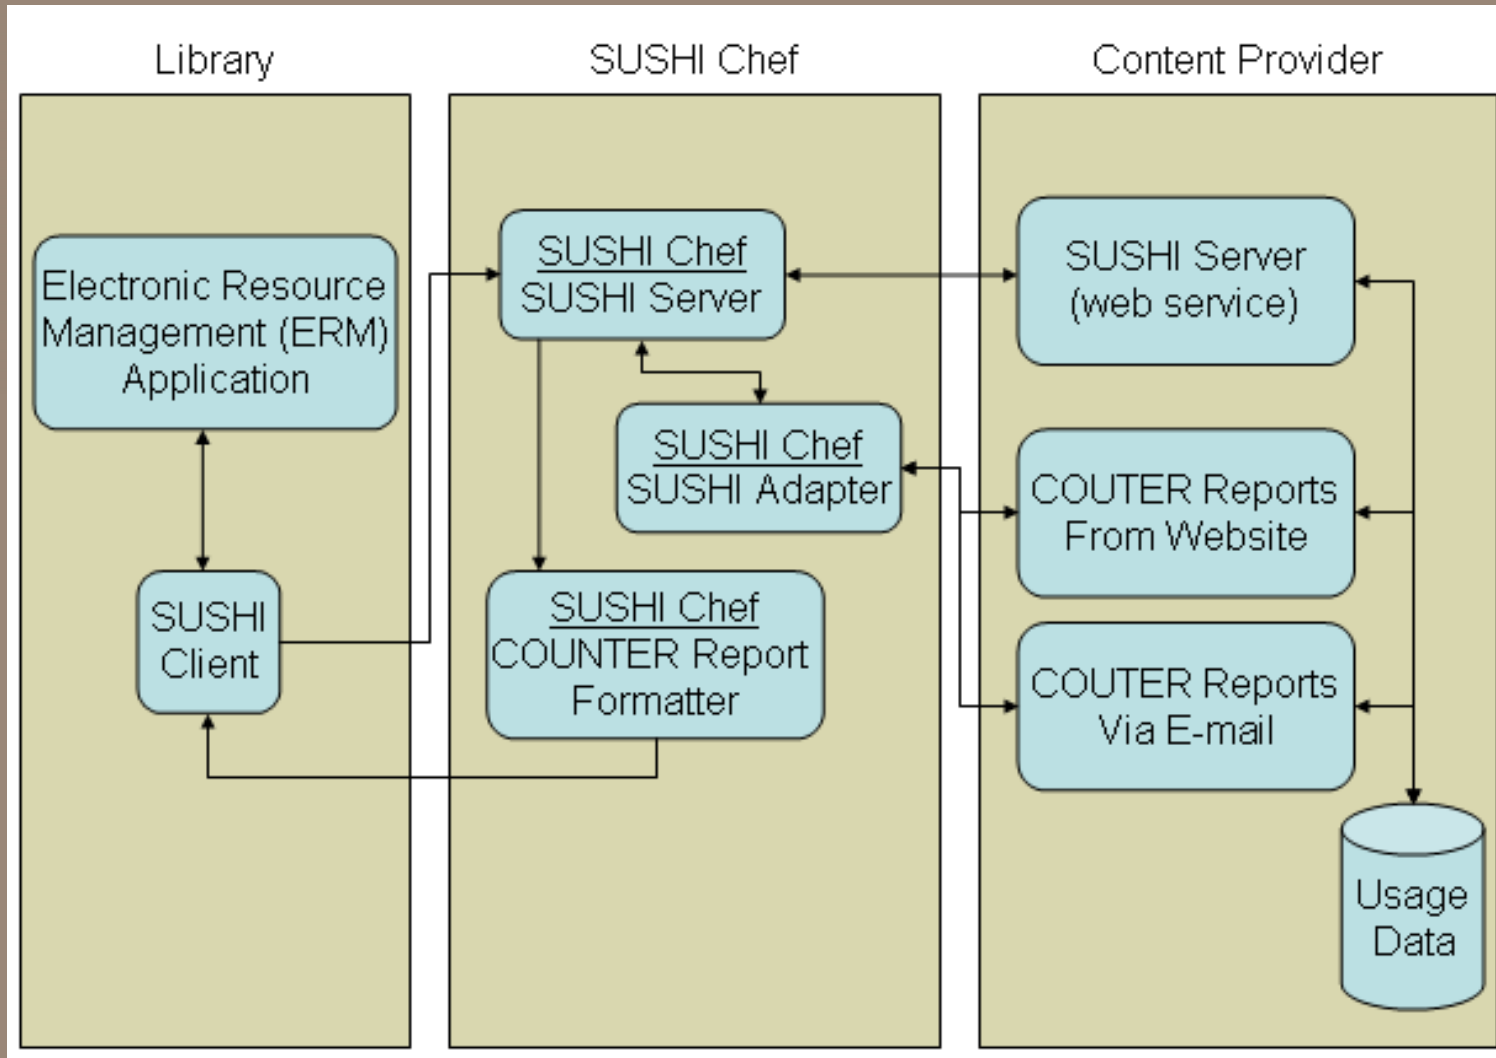

New Model for Electronic Content Usage Data Collection