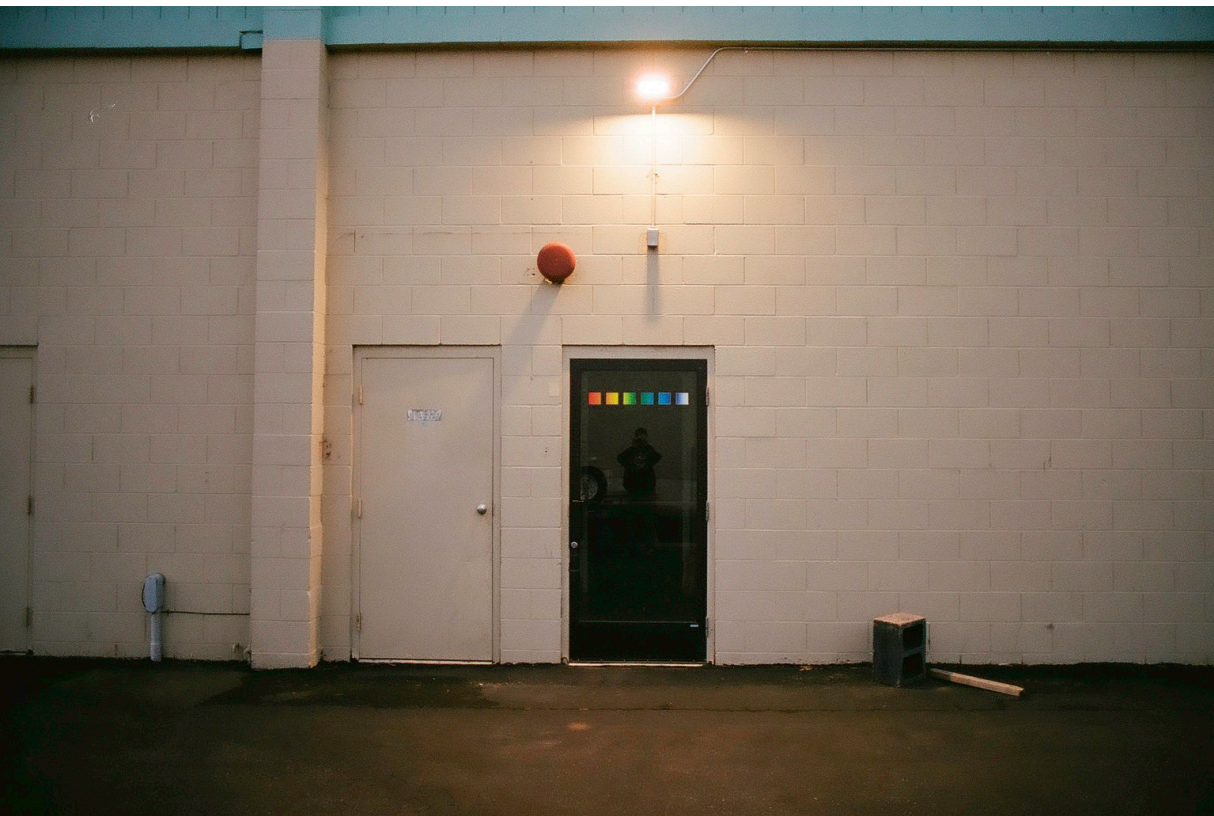

Recommended Citation

Zarate, Carlos (2023) "'Current' & 'My Light is Your Light,'" *.RAW Journal of Art and Design*: Vol. 7: Iss. 3, Article 10.

Available at: <https://digitalcommons.calpoly.edu/raw/vol7/iss3/10>

CARLOS ZARATE

Current

Using 35mm film photography, I capture sensible scenery within suburban environments that depict moments of introspection and attentiveness to the design elements of my surroundings.