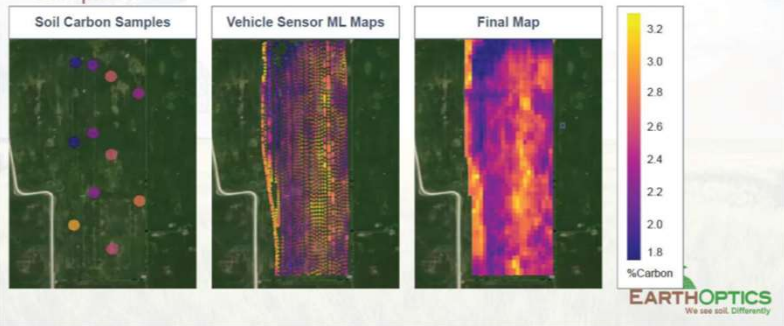

Cassava supply chain and carbon neutrality demand

Technology application and deployment

Virtual space

Real space

C-mapper by EarthOptics

Cassava Value app

- Cultivation area map
- Seed matching map
- Carbon map
- **AI-Disease map**