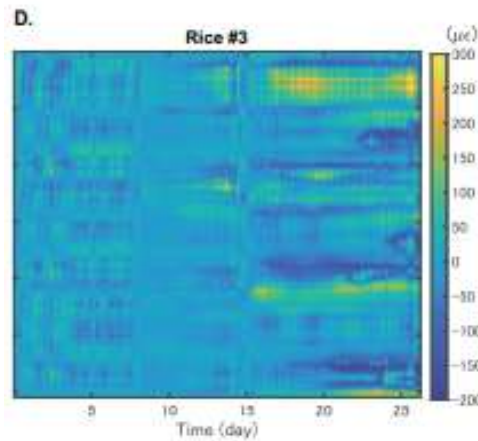

Cassava supply chain and carbon neutrality demand

Technology application and deployment

Virtual space

Real space

C-mapper by EarthOptics

Cassava Value app

- Cultivation area map
- Seed matching map
- Carbon map
- **AI-Disease map**

Partner

Proc. of SPIE Vol. 11953 119530I-1

Science

GPR

Fiber optic sensor

C-mapper

Thanks