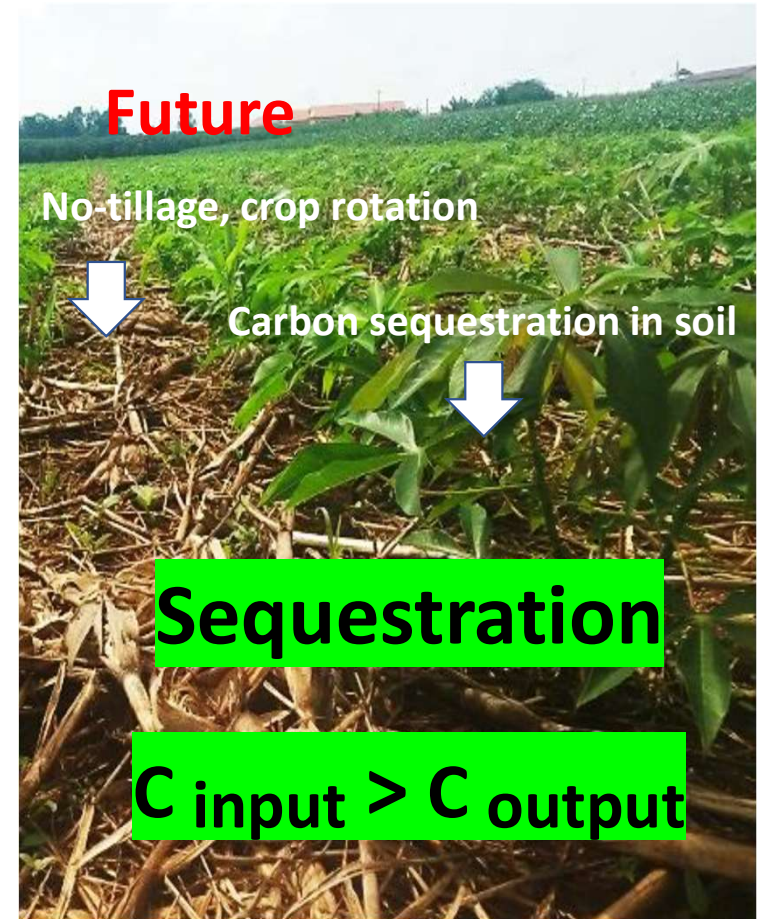

Cassava Program Retreat 2023

Day 2 – Current science and partnerships

Sustainable cassava production system
within the landscape

Manabu & Michael Team
Feb 14, 2023

Image for problem-solving for sustainable cassava production

Cassava supply chain and carbon neutrality demand

Technology application and deployment

Virtual space

Real space

C-mapper by EarthOptics

Cassava Value app

- Cultivation area map
- Seed matching map
- Carbon map
- **AI-Disease map**