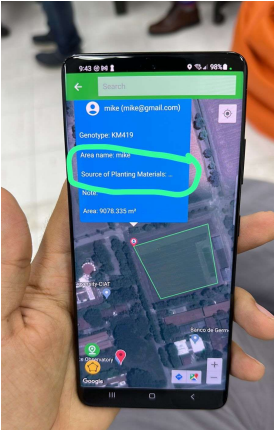

Cassava supply chain and carbon neutrality demand

Technology application and deployment

Virtual space

Real space

C-mapper by EarthOptics

Cassava Value app

- Cultivation area map
- Seed matching map
- Carbon map
- **AI-Disease map**