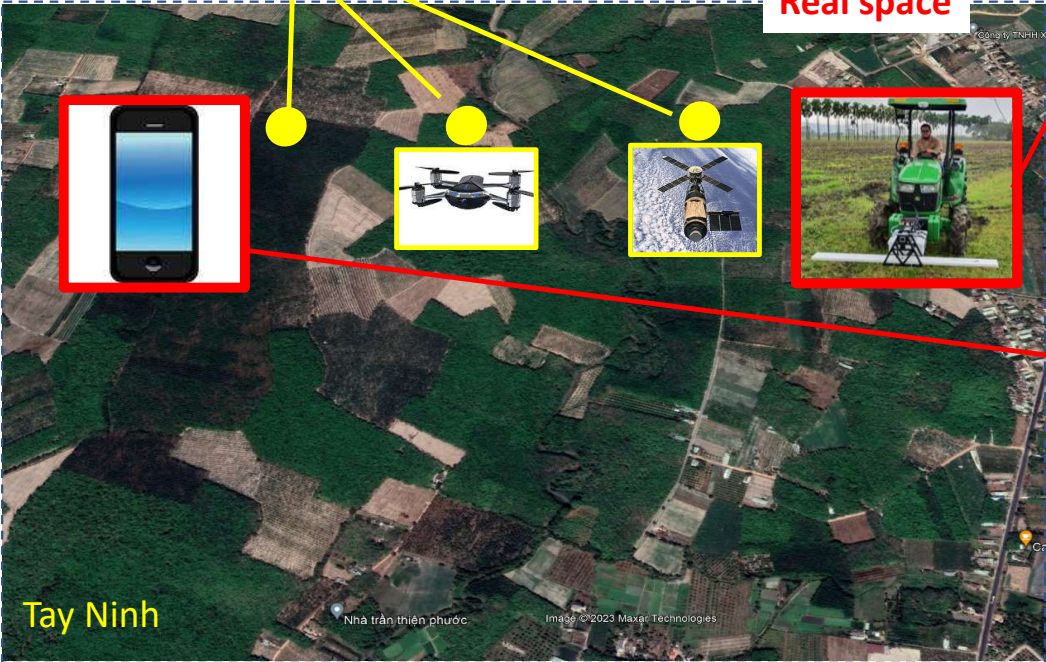

Cassava supply chain and carbon neutrality demand

Technology application and deployment

Virtual space

Real space

C-mapper by EarthOptics

Cassava Value app

- Cultivation area map
- Seed matching map
- Carbon map
- **AI-Disease map**

Major partners for cassava value app

+

+

Michael Rodriguez Reyes

App development
Outsourcing

Nguyen Hai Anh, Ph.D.

Development of SATREPS Project Concept

Transforming the cassava supply chain by establishing regenerative farming with maximized use of genetic resources