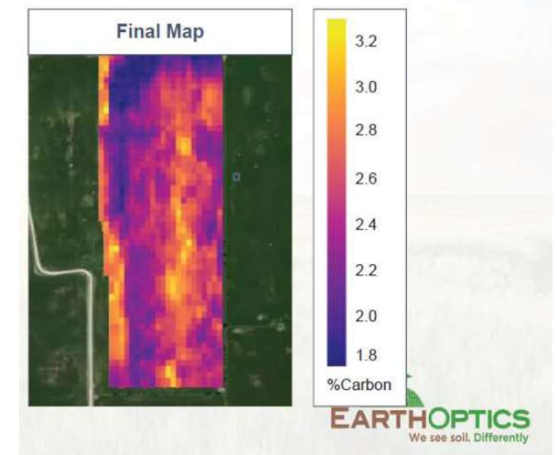

Science

GPR

Fiber optic sensor

C-mapper