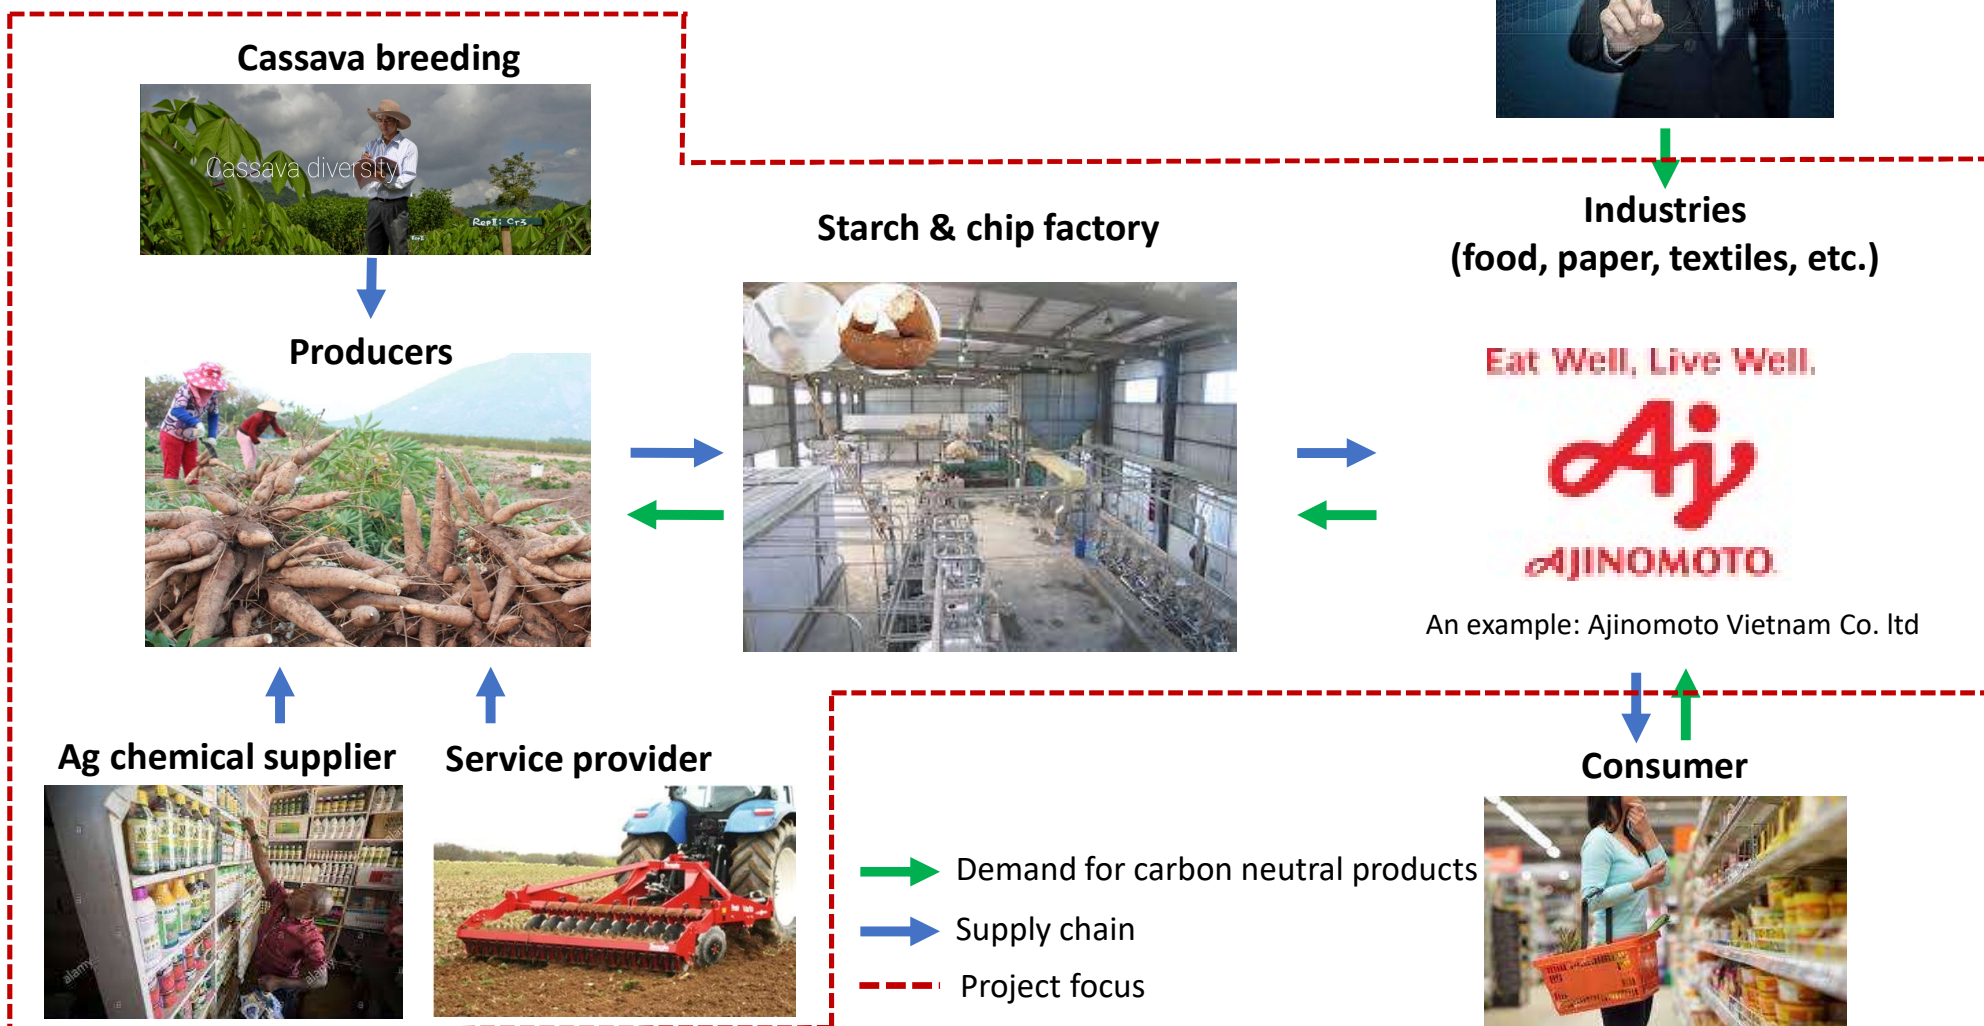

Cassava Program Retreat 2023

Day 2 – Current science and partnerships

Sustainable cassava production system
within the landscape

Manabu & Michael Team
Feb 14, 2023

Image for problem-solving for sustainable cassava production

Cassava supply chain and carbon neutrality demand

Technology application and deployment

Virtual space

Real space

C-mapper by EarthOptics

Cassava Value app

- Cultivation area map
- Seed matching map
- Carbon map
- **AI-Disease map**

Major partners for cassava value app

+

+

Michael Rodriguez Reyes

App development
Outsourcing

Nguyen Hai Anh, Ph.D.

Development of SATREPS Project Concept

Transforming the cassava supply chain by establishing regenerative farming with maximized use of genetic resources