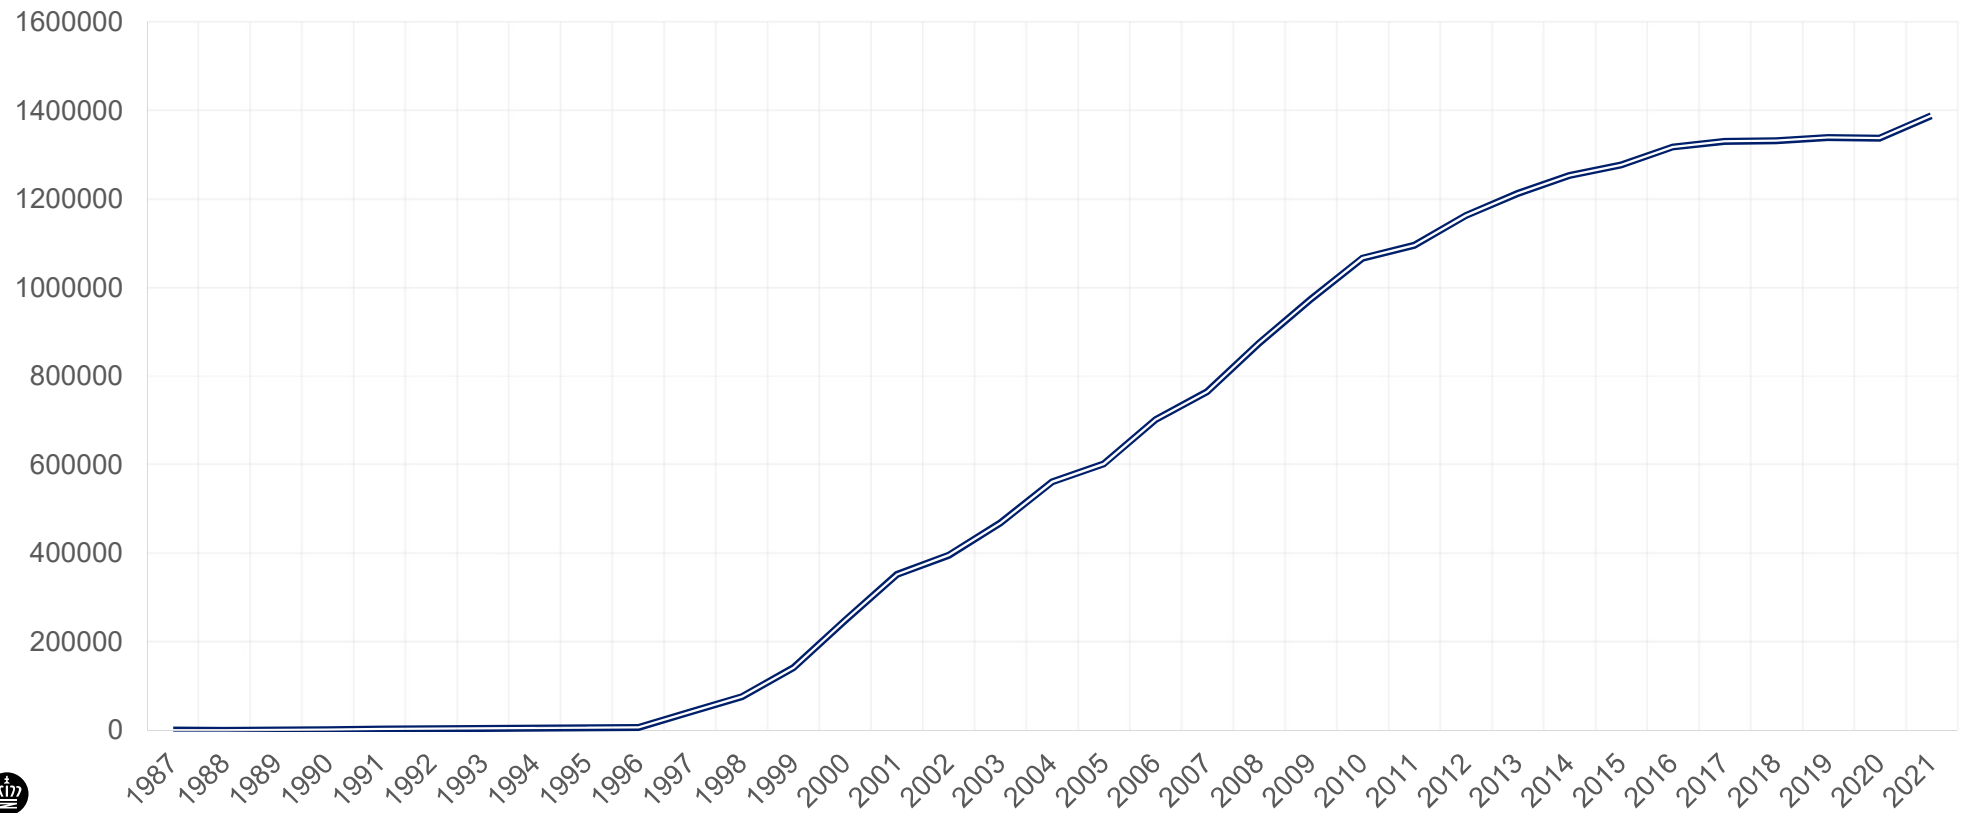

E-video – more than 30.000 videos

**DET KGL.
BIBLIOTEK**

Royal Danish Library

THE DANISH WEB ARCHIVE

- collect the web as part of the country's legal deposit legislation
 - public websites, also with payment or login
 - websites on the .dk TLD
 - websites minded on a Danish audience / written in Danish
 - websites about Danish people
 - more or less any site of interest to Denmark
- total 878 TB (2000-2021)

NUMBER OF REGISTRERED .DK DOMAINS

NUMBER OF REGISTERED .DK DOMAINS

URL SEARCH (SINCE 2011)

Internet Archive Wayback ...

Enter Web Address:

Searched for <http://www.netlab.dk/>

Search Results for jan 1, 1996 - dec 31, 2015

jan 1996 - dec 1997	jan 1998 - dec 1999	jan 2000 - dec 2001	jan 2002 - dec 2003	jan 2004 - dec 2005	jan 2006 - dec 2007	jan 2008 - dec 2009	jan 2010 - dec 2011	jan 2012 - dec 2013	jan 2014 - dec 2015
0 pages	0 pages	0 pages	0 pages	1 page	4 pages	3 pages	3 pages	6 pages	8 pages
				2005-06-20 10:50 *	2006-01-10 17:30 *	2008-04-28 14:29	2010-02-05 22:09	2012-05-09 9:54 *	2014-01-20 12:13 *
					2006-08-19 16:57	2009-03-01 21:55	2010-08-15 13:45	2012-08-20 13:51	2014-01-20 12:14 *
					2007-06-01 8:42	2009-07-25 18:20	2011-03-24 17:48	2013-03-02 21:12 *	2014-01-20 23:38 *
					2007-08-21 23:32			2013-05-17 7:54 *	2014-08-29 11:15 *
								2013-09-06 21:52 *	2014-12-01 23:23
								2013-09-07 18:38	2014-12-03 11:53
									2015-01-25 17:51 *
									2015-03-10 1:07