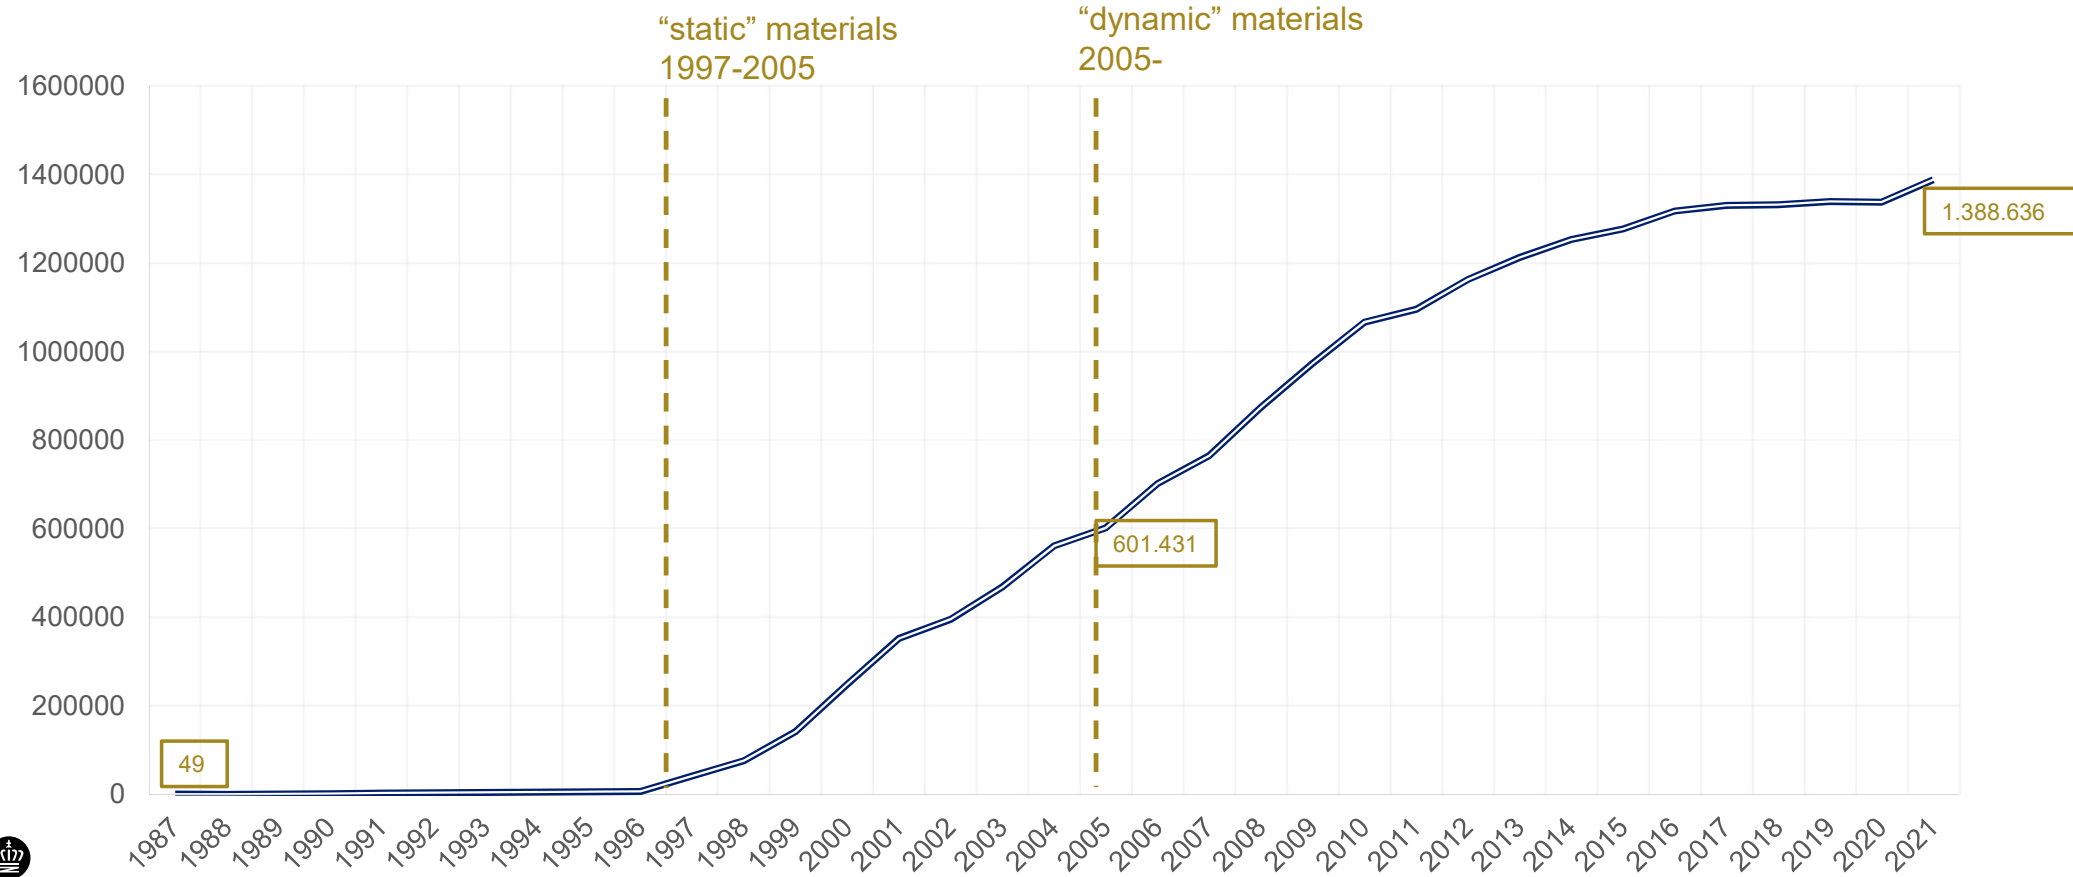

E-video – more than 30.000 videos

**DET KGL.
BIBLIOTEK**

Royal Danish Library

THE DANISH WEB ARCHIVE

- collect the web as part of the country's legal deposit legislation
 - public websites, also with payment or login
 - websites on the .dk TLD
 - websites minded on a Danish audience / written in Danish
 - websites about Danish people
 - more or less any site of interest to Denmark
- total 878 TB (2000-2021)

NUMBER OF REGISTRERED .DK DOMAINS

NUMBER OF REGISTERED .DK DOMAINS

URL SEARCH (SINCE 2011)

Internet Archive Wayback ...

Enter Web Address:

Searched for <http://www.netlab.dk/>

Search Results for jan 1, 1996 - dec 31, 2015

jan 1996 - dec 1997	jan 1998 - dec 1999	jan 2000 - dec 2001	jan 2002 - dec 2003	jan 2004 - dec 2005	jan 2006 - dec 2007	jan 2008 - dec 2009	jan 2010 - dec 2011	jan 2012 - dec 2013	jan 2014 - dec 2015
0 pages	0 pages	0 pages	0 pages	1 page	4 pages	3 pages	3 pages	6 pages	8 pages
				2005-06-20 10:50 *	2006-01-10 17:30 *	2008-04-28 14:29	2010-02-05 22:09	2012-05-09 9:54 *	2014-01-20 12:13 *
					2006-08-19 16:57	2009-03-01 21:55	2010-08-15 13:45	2012-08-20 13:51	2014-01-20 12:14 *
					2007-06-01 8:42	2009-07-25 18:20	2011-03-24 17:48	2013-03-02 21:12 *	2014-01-20 23:38 *
					2007-08-21 23:32			2013-05-17 7:54 *	2014-08-29 11:15 *
								2013-09-06 21:52 *	2014-12-01 23:23
								2013-09-07 18:38	2014-12-03 11:53
									2015-01-25 17:51 *
									2015-03-10 1:07