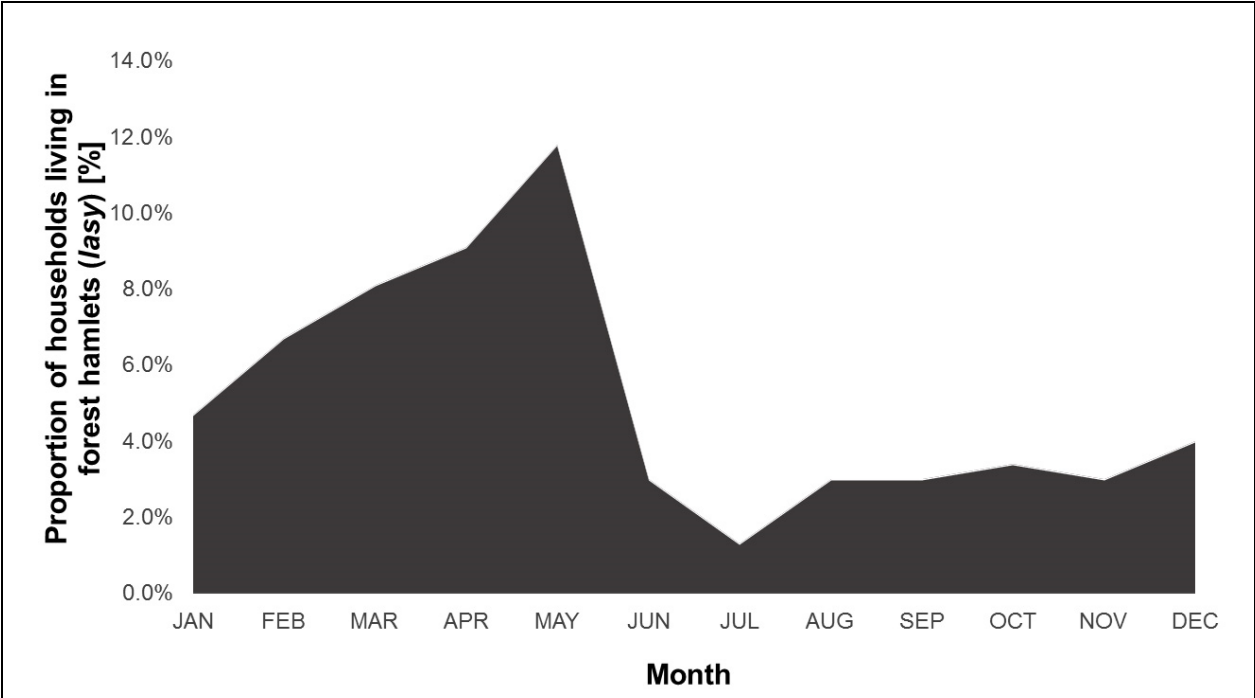

FIGURE S1. Demographic composition of households surrounding the Betampona Strict Natural Reserve.

FIGURE S2. Proportion of households living in seasonal forest homes (*lasy*).