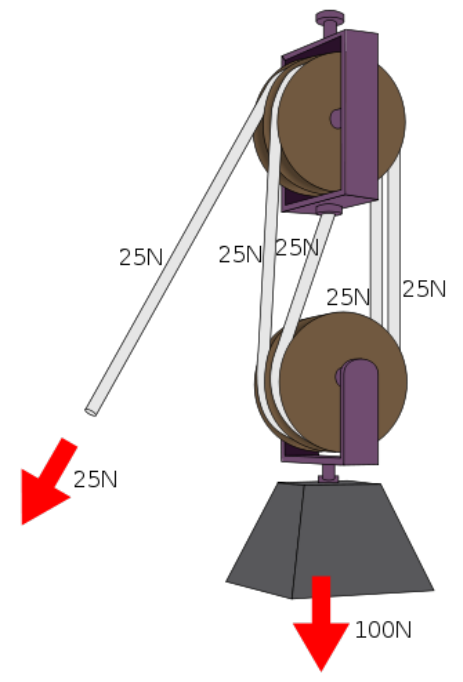

“75.2° F, 33.6 mph from NE”

Metric to Imperial
Conversion

Mediation

Simple Pulley
(Unmediated Information Consuming)

Compound Pulley
(Mediated Information Consuming)

Analysis

Full-Text Search Results

Search results for: "pudding"