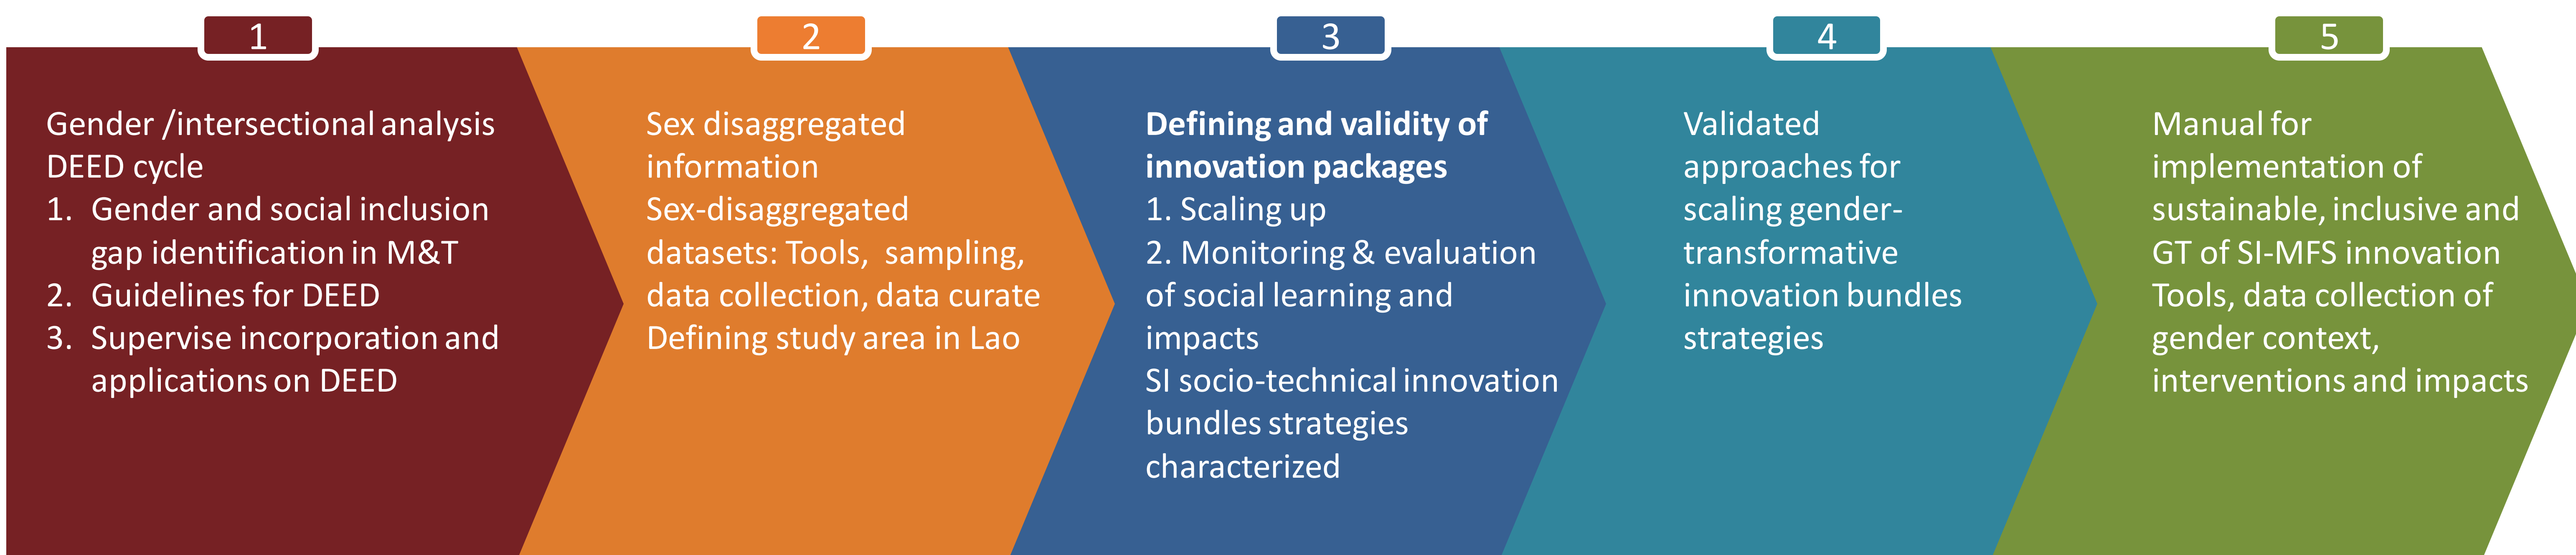

Mixed Farming Systems

INITIATIVE ON
Mixed Farming
Systems

Cross-cutting streams: Gender and social inclusion

Cross-Cutting lead for Laos: Natalia Triana (n.triana@cgiar.org)

Gender and social inclusion in the SI-MFS initiative

Activities and methods aligning

Key Demand, Innovation and Scaling partners

- TBD

Linkages to other WPs of SI-MFS

- Establish criteria for the selection of suitable technical innovations
- Focus on co-designing/bundling 1-2 innovations per country aligned with gender-transformative approaches
- Meet with each country team and partners to discuss the results of the selection and on how to coordinate efforts
- Co-design socio-technical innovation bundles in interdisciplinary teams