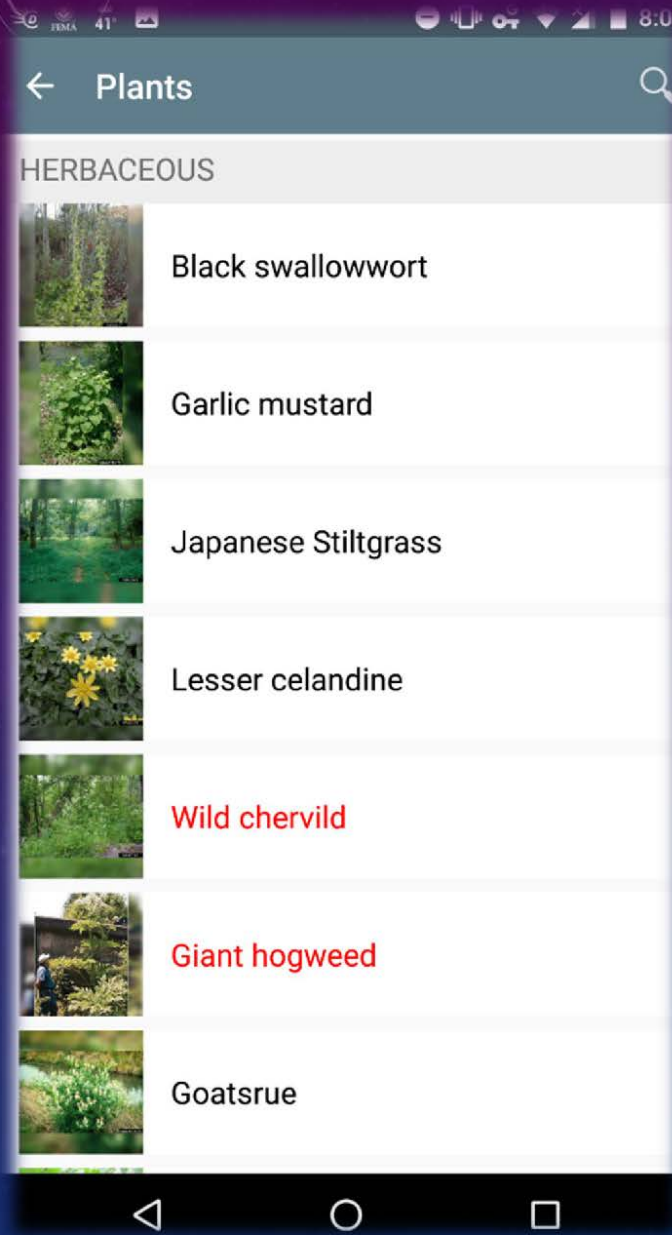

NEW YORK
STATE OF
OPPORTUNITY.

**Department of
Transportation**

**Local Technical
Assistance Program**

**Cornell Local
Roads Program**

New York State LTAP Center

**Department of
Transportation**

**Local Technical
Assistance Program**