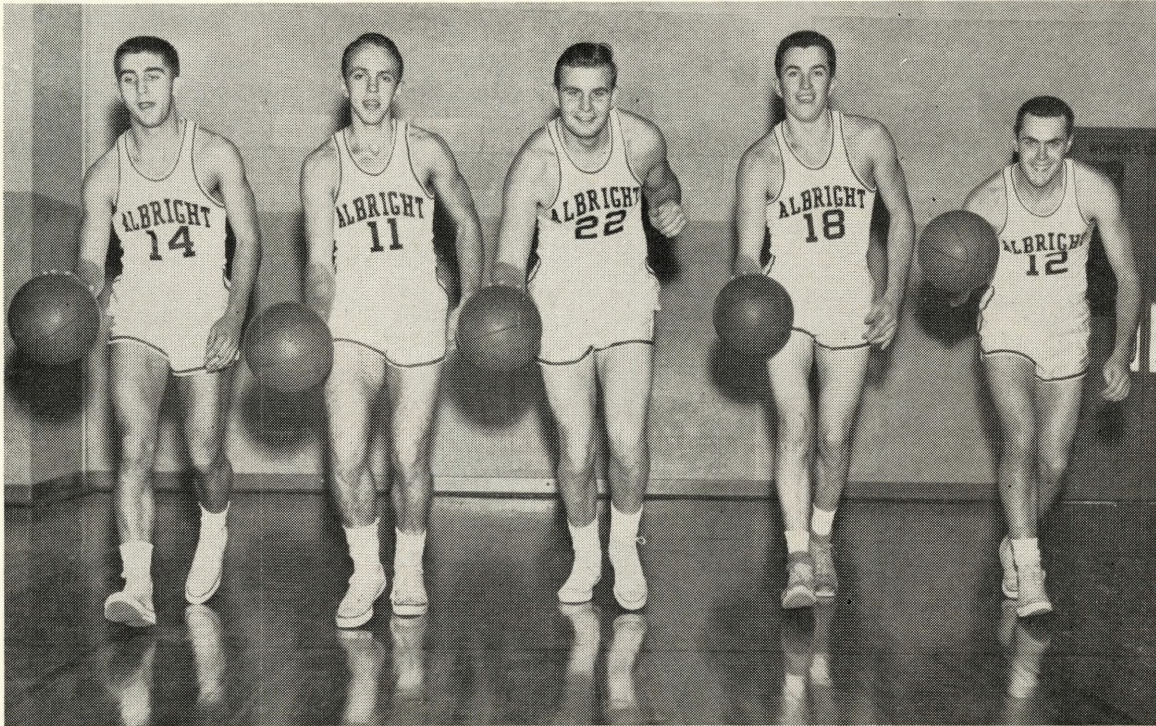

Lion Starting Five

CO-CAPTAIN CONRAD "CONNIE" DETTLING, a senior and former Reading High star scored 350 points last season and should top that mark this year.

CO-CAPTAIN GEORGE "FAT" AMOLE, the other senior member of the squad hailing from Birdsboro totaled 247 points last year. He is a fine floor man and should tally often with his accurate one hand push shot.

KENNETH "KENNY" NASE, a sophomore from Souderton, saw a lot of service as a freshman last year. He is a fast floor man and a clever ball handler.

JAMES "JIM" CROKE, a junior, prepped at St. Augustine in Brooklyn, N. Y. He saw limited service as a sophomore but should be ready to take over the job as a regular and do a fine piece of work off the boards.

MIKE DePAUL, a freshman, former All-Pennsylvania player while at Central Catholic High School, Reading, is making his college basketball debut with Albright. DePaul was picked on the Associated Press Class A first team two consecutive years while leading Central to two PCIAA state championships. He starred in three varsity sports at Eastern Military Academy, Long Island, N. Y., last year.