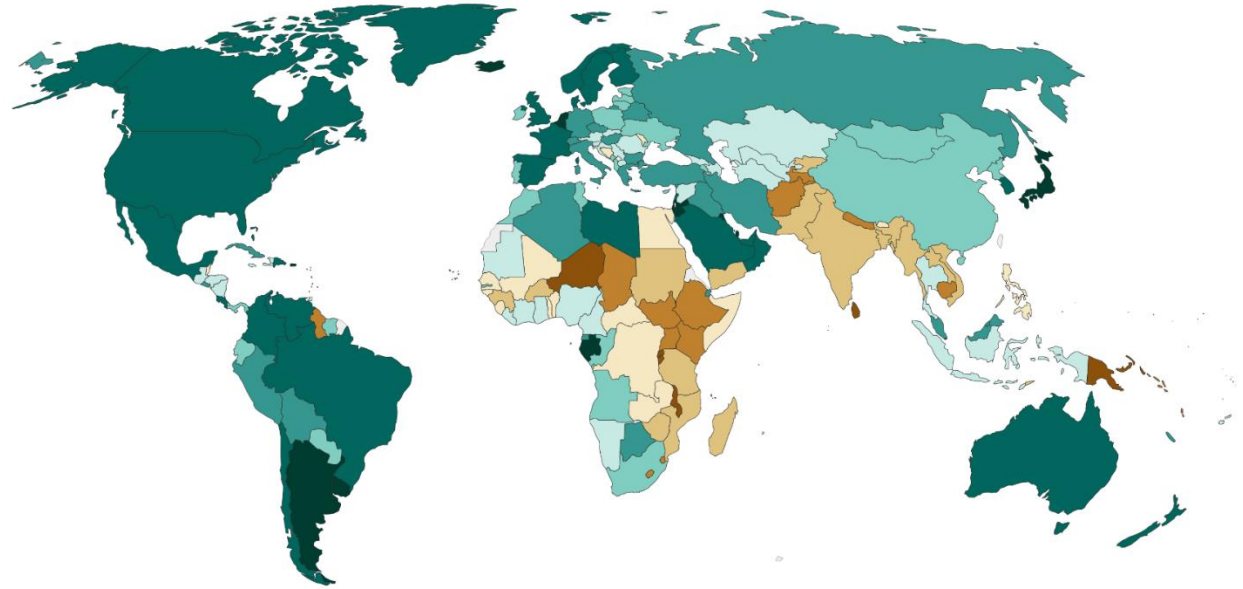

What Is An Urban Forest?

Image: John Kirk-Anderson/Stuff

What Is An Urban Forest?

What Is An Urban Forest?

What Is An Urban Forest?

Share of people living in urban areas, 2020

Urban Forests are Critical Infrastructure in an Urbanising World

Source: UN Population Division (via World Bank)

OurWorldInData.org/urbanization • CC BY

Note: Urban populations are defined based on the definition of urban areas by national statistical offices.

The Many Benefits of Urban Forests