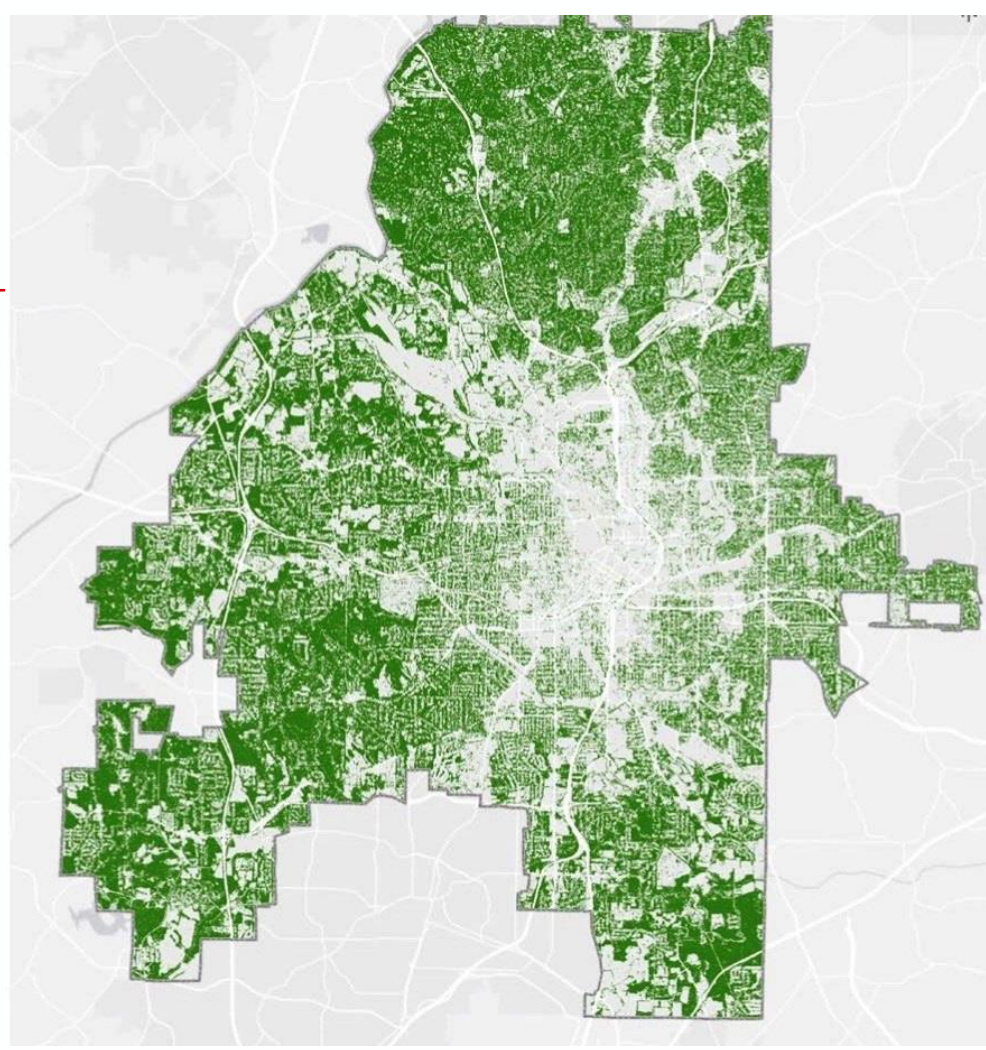

Image: Cities4Forests

Urbanisation

- Many urban-rural gradient studies show decline in tree canopy cover moving from rural fringe to urban core
- ‘Green donut’ effect

Low-Quality Development

“Suburbia is where the developer bulldozes out all the trees, then names streets after them.”
-Bill Vaughan