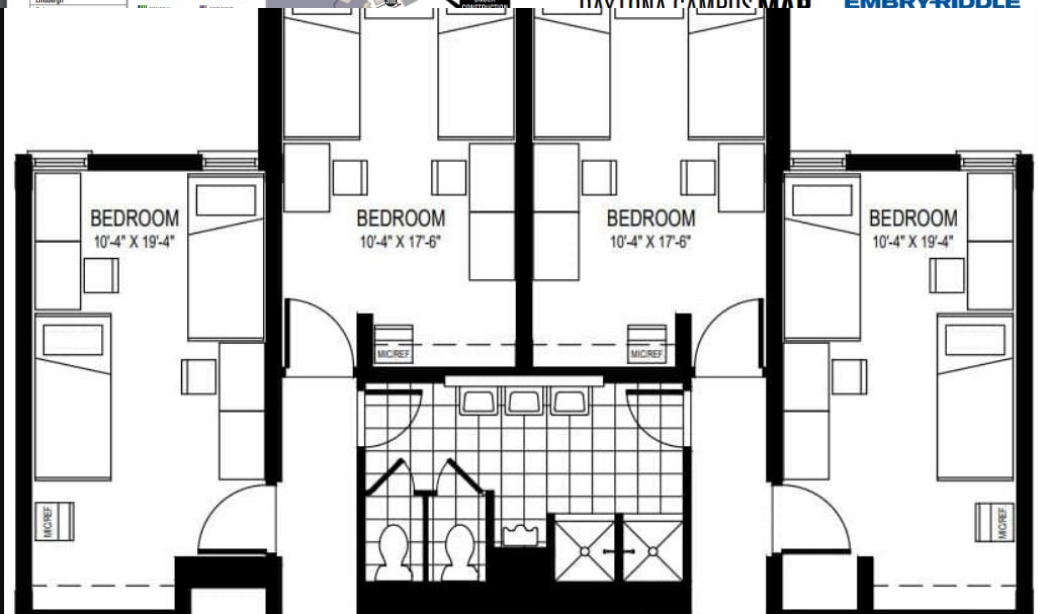

(Chanute Complex)

DOOLITTLE -

- Doolittle Hall is a three-story residence hall located between New Res 1 and New Res 3.
- Suites consist of 4 doubles and a common large bathroom.
- It is the closest of the "old" residence halls to the student union and main academic buildings.
- The hall also boasts study rooms and student lounges, as well as an info desk on the first floor.
- \$3700 per student per semester.

(Doolittle Hall)

LOCATION AND FLOOR PLAN

- Located close to Boundless, Gym, SU, and Academic Buildings
- Twin XL beds, desks and chairs, and dressers; each bedroom has its own minifridge and microwave.

(Doolittle Hall)

NEW RESIDENCE HALL 3 -

- New Res 3 is a 7-story residence hall located just off the main quad of campus.
- Suites consist of 4 private rooms, each with their own bathroom, as well as a large common space. There are also 2 study lounges per floor.
- It is the closest residence hall to the Student Union and main academic buildings.
- The first floor houses the Academic Advancement Center (A2), the Office of Undergraduate Research, the Center for Diversity and Inclusion, and the Honors Center.
- \$5450 per student per semester.

(O'Connor Hall)

LOCATION AND FLOOR PLAN

- Located near tutoring labs.
- Twin XL beds, desks and dressers in each room.
- Kitchenet contains full-sized fridge and Microwave.

(O'Connor Hall)

STIMPSON -

- Stimpson is a five-story residence hall located in the student village next to O'Connor Hall.
- Suites consist of either a single two-person bedroom or two single-person bedrooms, and a separate kitchen and living area.
- The kitchen features a personal stove top.
- The building contains many study and social lounges as well as a central reception desk.
- \$3900 per student per semester.