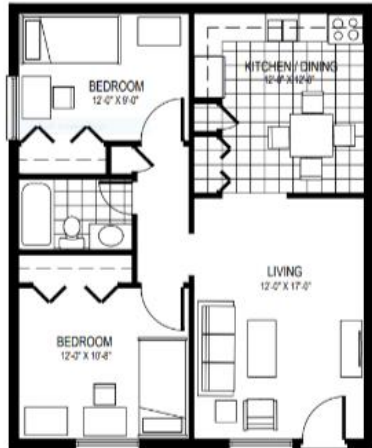

EMBRY-RIDDLE
Aeronautical University

CHANUTE COMPLEX
2 BEDROOM APT 730 SQ. FT.