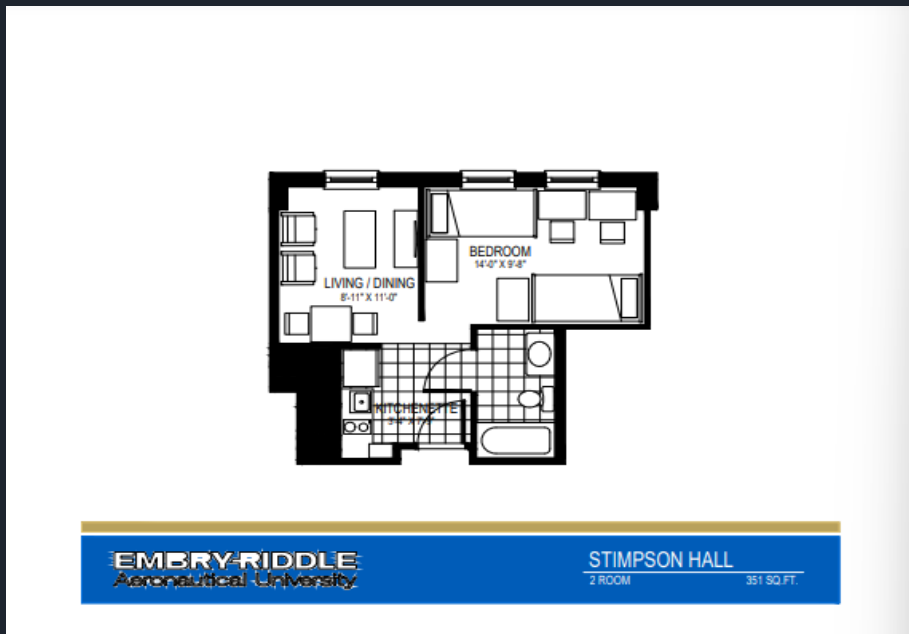

LOCATION AND FLOOR PLAN

- Located near tutoring labs.
- Twin XL beds, dressers, desks and chairs.
- Full sized fridge and microwave.

(Stimpson Hall)