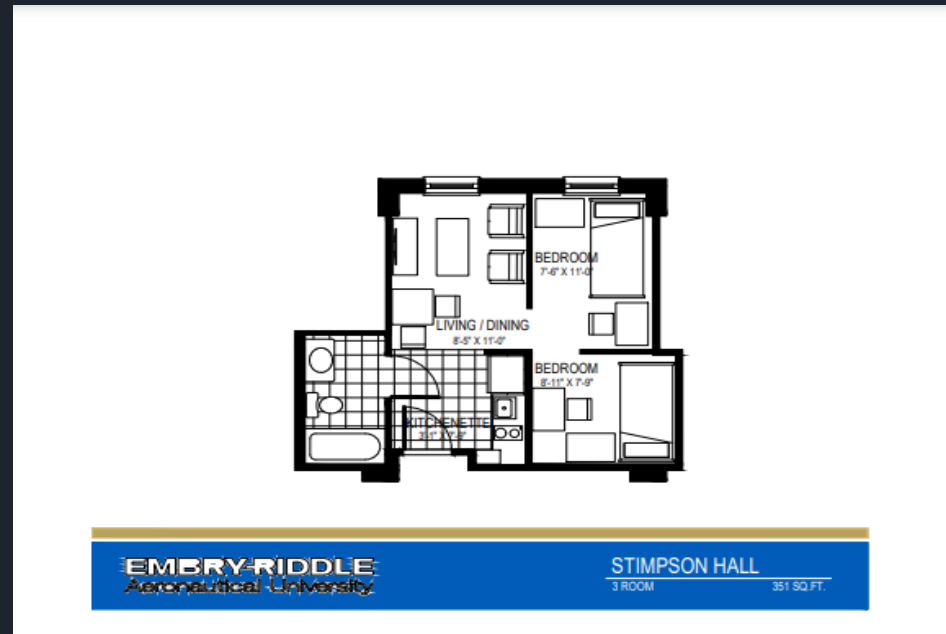

LOCATION AND FLOOR PLAN

- Located near tutoring labs.
- Twin XL beds, dressers, desks and chairs.
- Full sized fridge and microwave.

(Stimpson Hall)