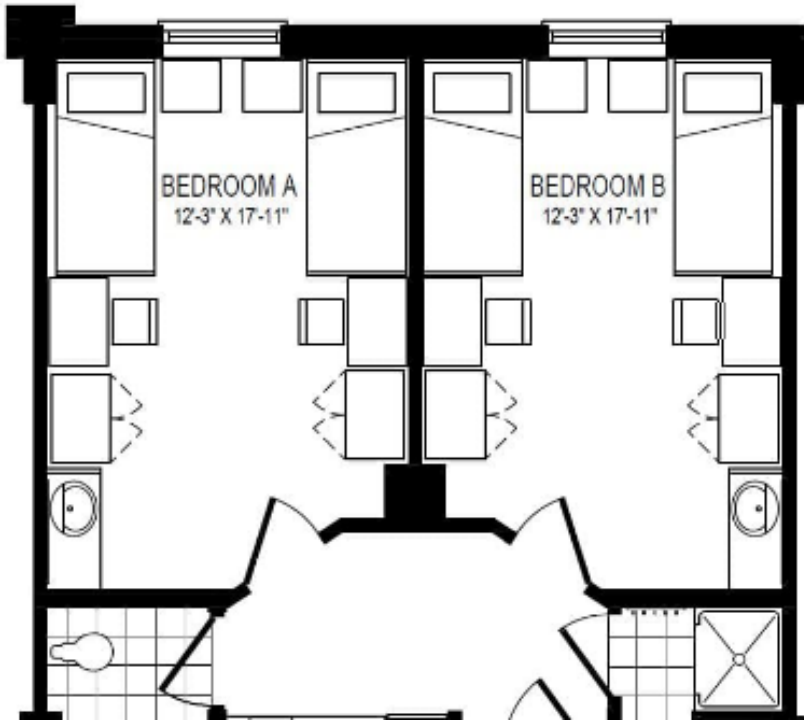

APOLLO -

- 256 Bed building opened in 2007
- Houses sophomore through to graduate students
- Rooms consist of a two-bedroom suite, with two students per bedroom
- Cost is \$3,900 per student per semester.

(Apollo Hall)

LOCATION AND FLOOR PLAN

- On main campus grounds
- No road crossing
- Behind New Residence Hall 2
- Kitchenette with Full size Fridge
- Twin XL beds

(Apollo Hall)

CHANUTE -

- 78 units
- Mix of Studios, 1 bedroom and 2 Bedrooms

NEW RESIDENCE HALL 3 -

- New Res 3 is a 7-story residence hall located just off the main quad of campus.
- Suites consist of 4 private rooms, each with their own bathroom, as well as a large common space. There are also 2 study lounges per floor.
- It is the closest residence hall to the Student Union and main academic buildings.
- The first floor houses the Academic Advancement Center (A2), the Office of Undergraduate Research, the Center for Diversity and Inclusion, and the Honors Center.
- \$5450 per student per semester.

(New residence hall 3)

O'CONNOR -

- O'Connor Hall is a five-story residence hall located in the student village next to Stimpson Hall.
- Suites consist of four bedrooms, a common room kitchenette, and two bathrooms.
- The bedrooms can either have one or two students each.
- The building also has multiple study and social lounges.
- \$4450 per student per semester for private bedrooms, \$3250 per student per semester for shared bedrooms.