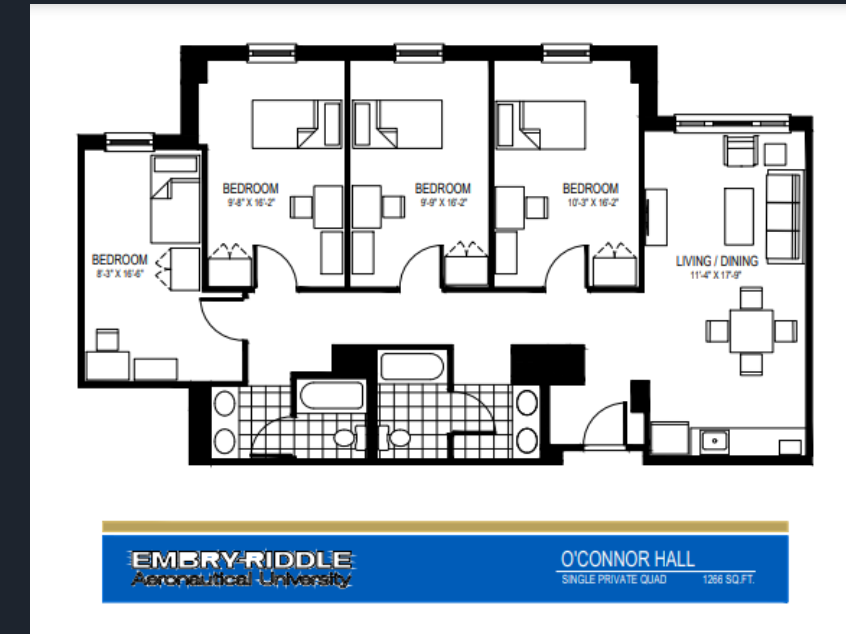

NEW RESIDENCE HALL 3 -

- New Res 3 is a 7-story residence hall located just off the main quad of campus.
- Suites consist of 4 private rooms, each with their own bathroom, as well as a large common space. There are also 2 study lounges per floor.
- It is the closest residence hall to the Student Union and main academic buildings.
- The first floor houses the Academic Advancement Center (A2), the Office of Undergraduate Research, the Center for Diversity and Inclusion, and the Honors Center.
- \$5450 per student per semester.

(New residence hall 3)

LOCATION AND FLOOR PLAN

- Located close to Boundless, Gym, Student Union, and Academic Buildings
- Private bedrooms and bathrooms
- Twin XL beds, desks and chairs, and dressers
- Large common area has full ovens, stoves, and refrigerators; as well as washer and dryer.

(New residence hall 3)

O'CONNOR -

- O'Connor Hall is a five-story residence hall located in the student village next to Stimpson Hall.
- Suites consist of four bedrooms, a common room kitchenette, and two bathrooms.
- The bedrooms can either have one or two students each.
- The building also has multiple study and social lounges.
- \$4450 per student per semester for private bedrooms, \$3250 per student per semester for shared bedrooms.

(O'Connor Hall)

LOCATION AND FLOOR PLAN

- Located near tutoring labs.
- Twin XL beds, desks and dressers in each room.
- Kitchenet contains full-sized fridge and Microwave.

(O'Connor Hall)

STIMPSON -

- Stimpson is a five-story residence hall located in the student village next to O'Connor Hall.
- Suites consist of either a single two-person bedroom or two single-person bedrooms, and a separate kitchen and living area.
- The kitchen features a personal stove top.
- The building contains many study and social lounges as well as a central reception desk.
- \$3900 per student per semester.