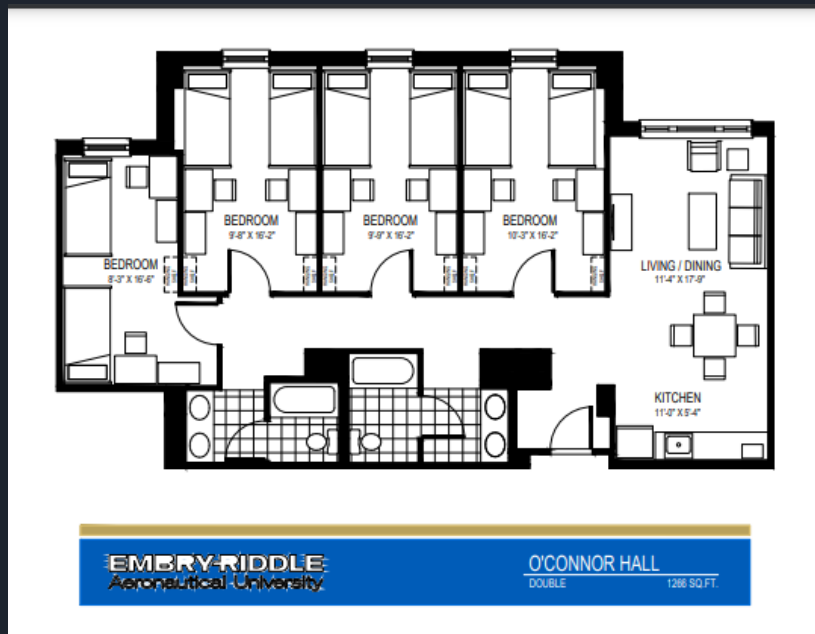

NEW RESIDENCE HALL 3 -

- New Res 3 is a 7-story residence hall located just off the main quad of campus.
- Suites consist of 4 private rooms, each with their own bathroom, as well as a large common space. There are also 2 study lounges per floor.
- It is the closest residence hall to the Student Union and main academic buildings.
- The first floor houses the Academic Advancement Center (A2), the Office of Undergraduate Research, the Center for Diversity and Inclusion, and the Honors Center.
- \$5450 per student per semester.

(New residence hall 3)

LOCATION AND FLOOR PLAN

- Located close to Boundless, Gym, Student Union, and Academic Buildings
- Private bedrooms and bathrooms
- Twin XL beds, desks and chairs, and dressers
- Large common area has full ovens, stoves, and refrigerators; as well as washer and dryer.

(New residence hall 3)

O'CONNOR -

- O'Connor Hall is a five-story residence hall located in the student village next to Stimpson Hall.
- Suites consist of four bedrooms, a common room kitchenette, and two bathrooms.
- The bedrooms can either have one or two students each.
- The building also has multiple study and social lounges.
- \$4450 per student per semester for private bedrooms, \$3250 per student per semester for shared bedrooms.

(O'Connor Hall)

LOCATION AND FLOOR PLAN

- Located near tutoring labs.
- Twin XL beds, desks and dressers in each room.
- Kitchenet contains full-sized fridge and Microwave.

(O'Connor Hall)

STIMPSON -

- Stimpson is a five-story residence hall located in the student village next to O'Connor Hall.
- Suites consist of either a single two-person bedroom or two single-person bedrooms, and a separate kitchen and living area.
- The kitchen features a personal stove top.
- The building contains many study and social lounges as well as a central reception desk.
- \$3900 per student per semester.