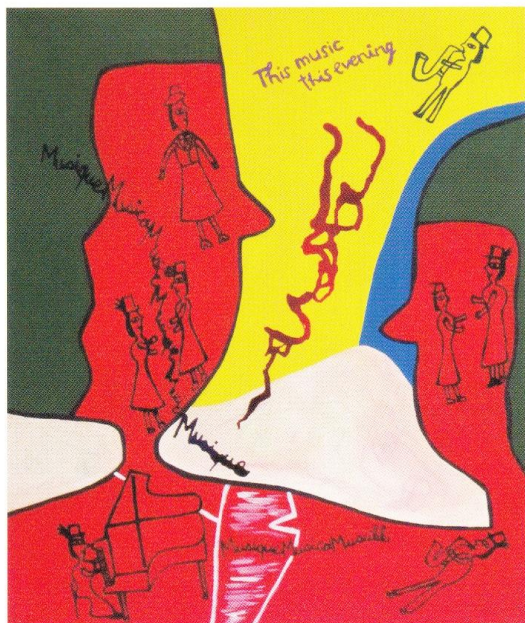

Artworks, exhibited at the solo exhibition of Kensuke Shimizu, at the Galerie Satellite, Paris, from May 18 to May 31 in 2017:

Kensuke Shimizu exposition

Galerie SATELLITE, Paris

Kensuke SHIMIZU

vernissage jeudi 18 mai à partir de 17h
exposition jusqu'au 31 mai 2017