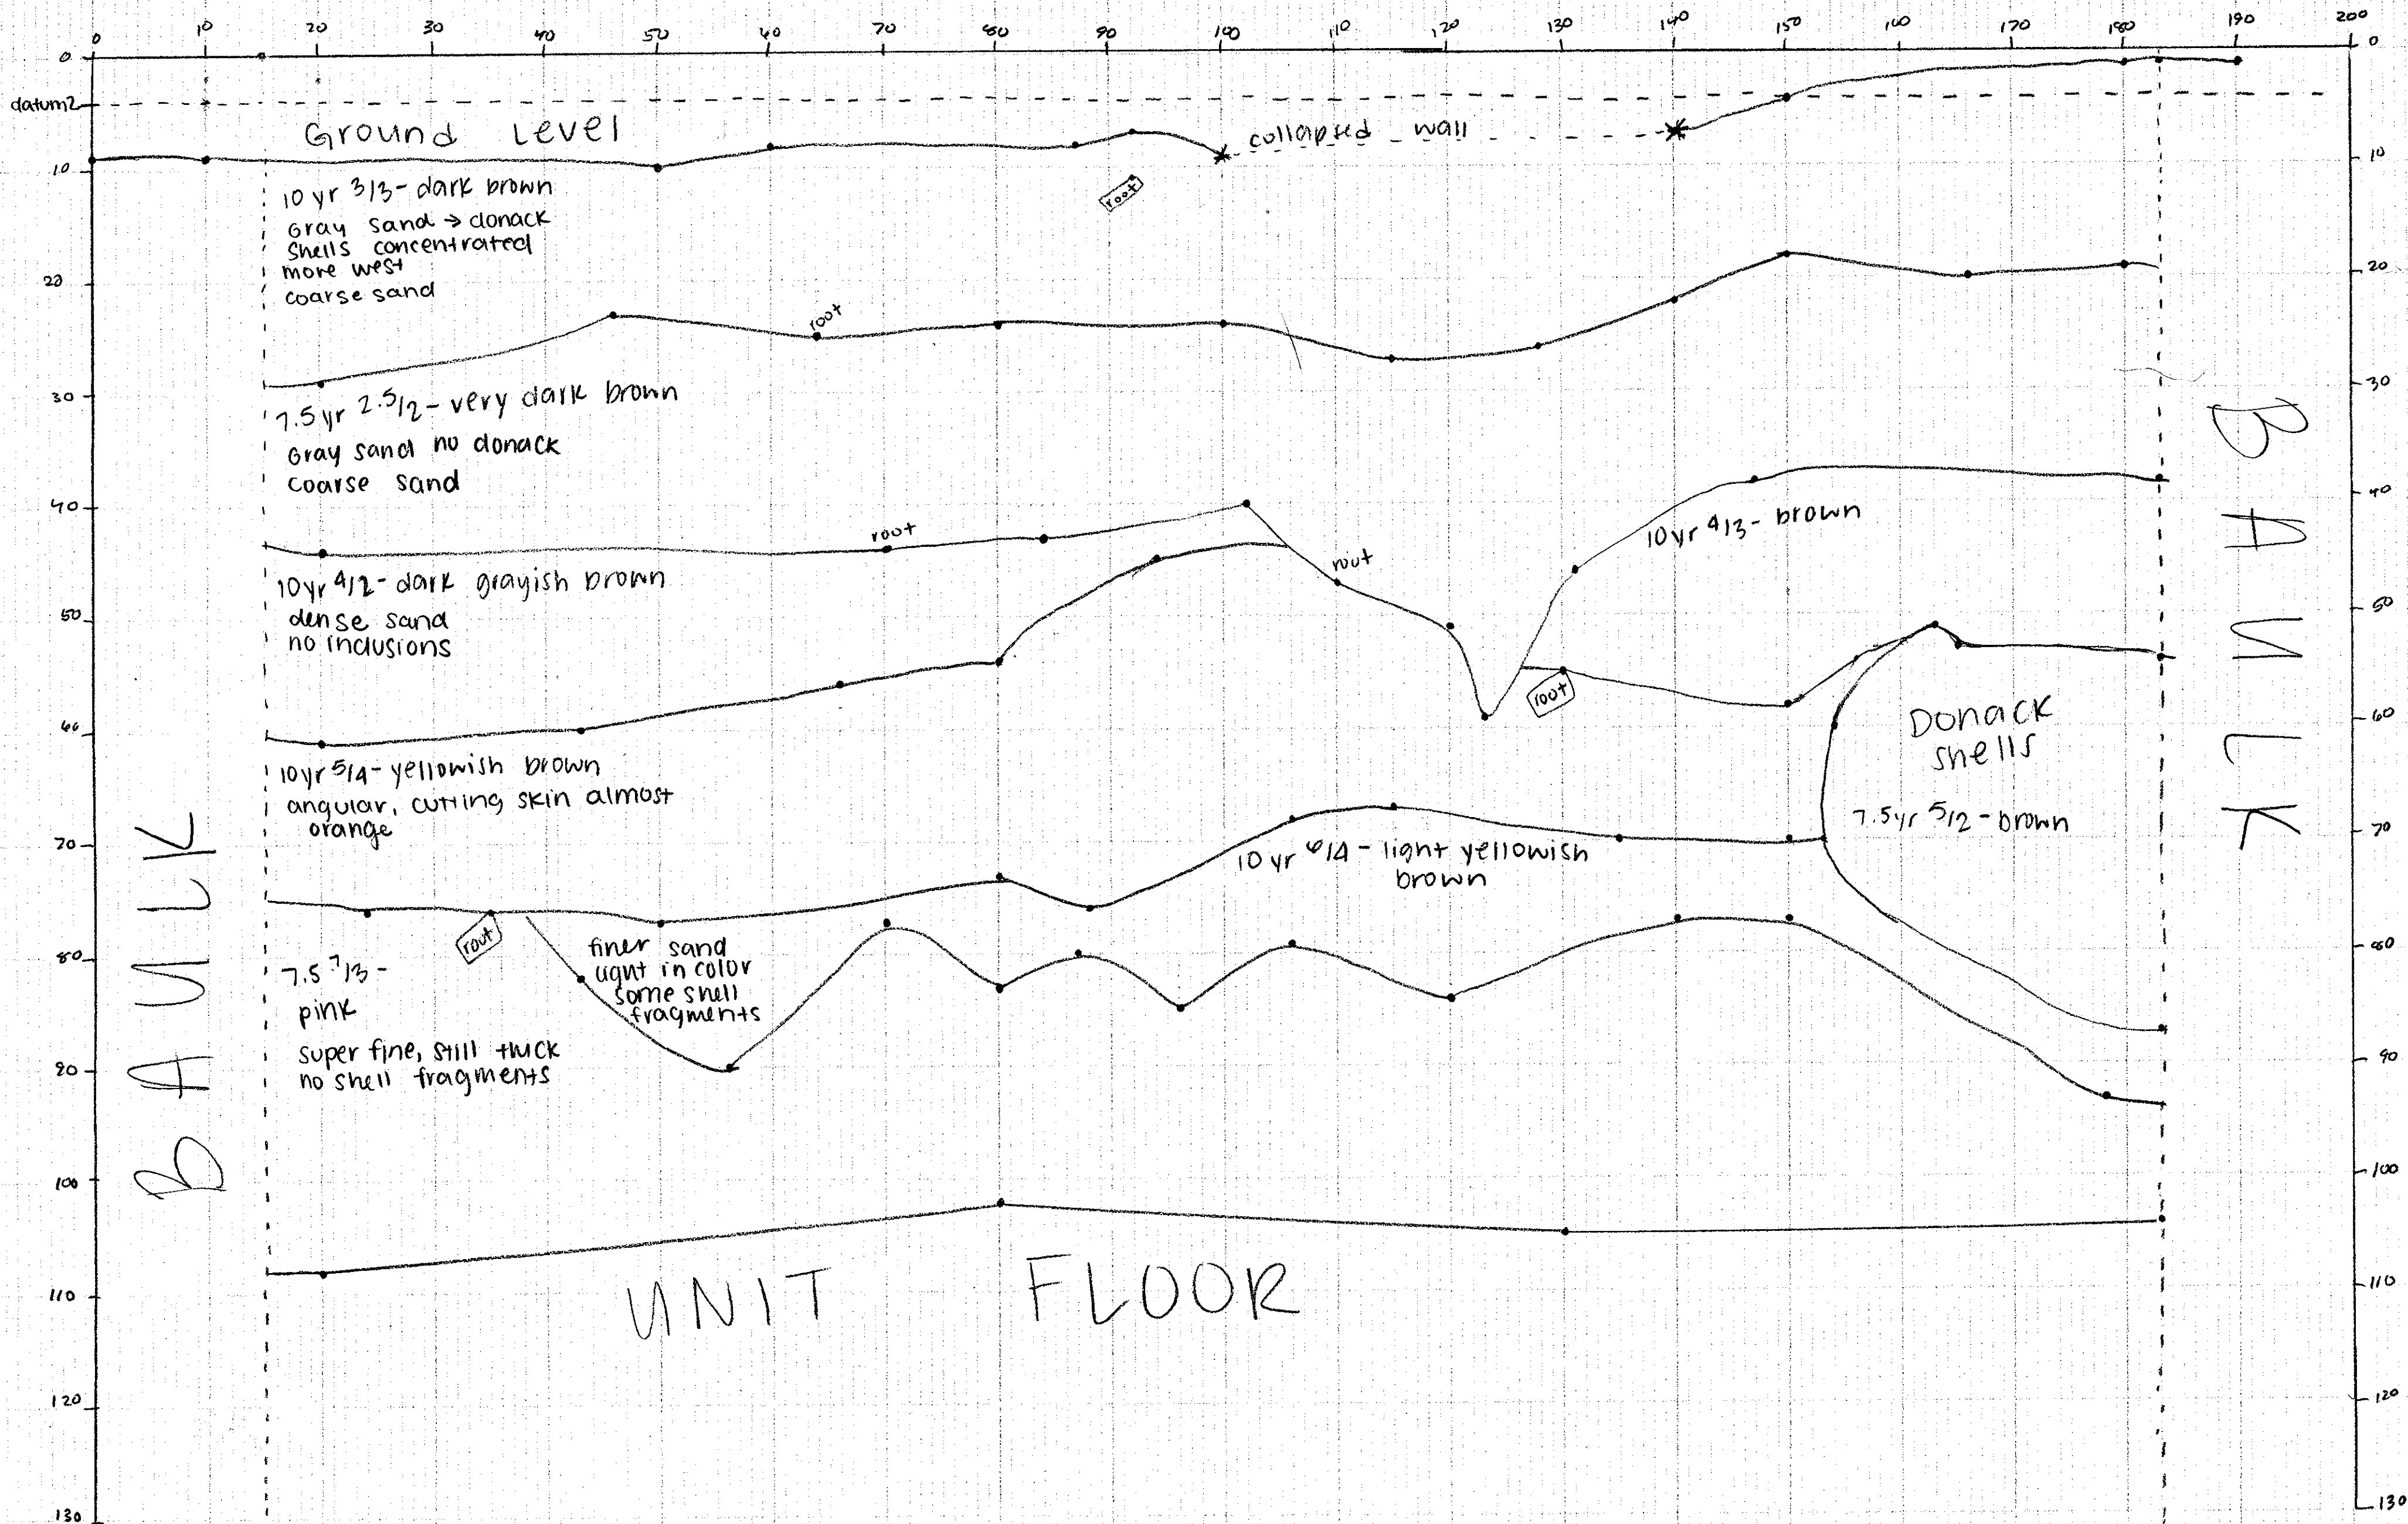

2022

Field Drawing of South Wall Profile of Unit D from Penny (8BR158)

Lydia Kiernicki
University of Central Florida

Find similar works at: <https://stars.library.ucf.edu/penny-excavation>
University of Central Florida Libraries <http://library.ucf.edu>

This Excavation Map is brought to you for free and open access by the Penny Site (8BR158) at STARS. It has been accepted for inclusion in Penny Site Excavation by an authorized administrator of STARS. For more information, please contact STARS@ucf.edu.

Recommended Citation

Kiernicki, Lydia, "Field Drawing of South Wall Profile of Unit D from Penny (8BR158)" (2022). *Penny Site Excavation*. 40.

<https://stars.library.ucf.edu/penny-excavation/40>

WEST

EBR158
PENAL SITE
TEST UNIT D
SOUTH PROFILE