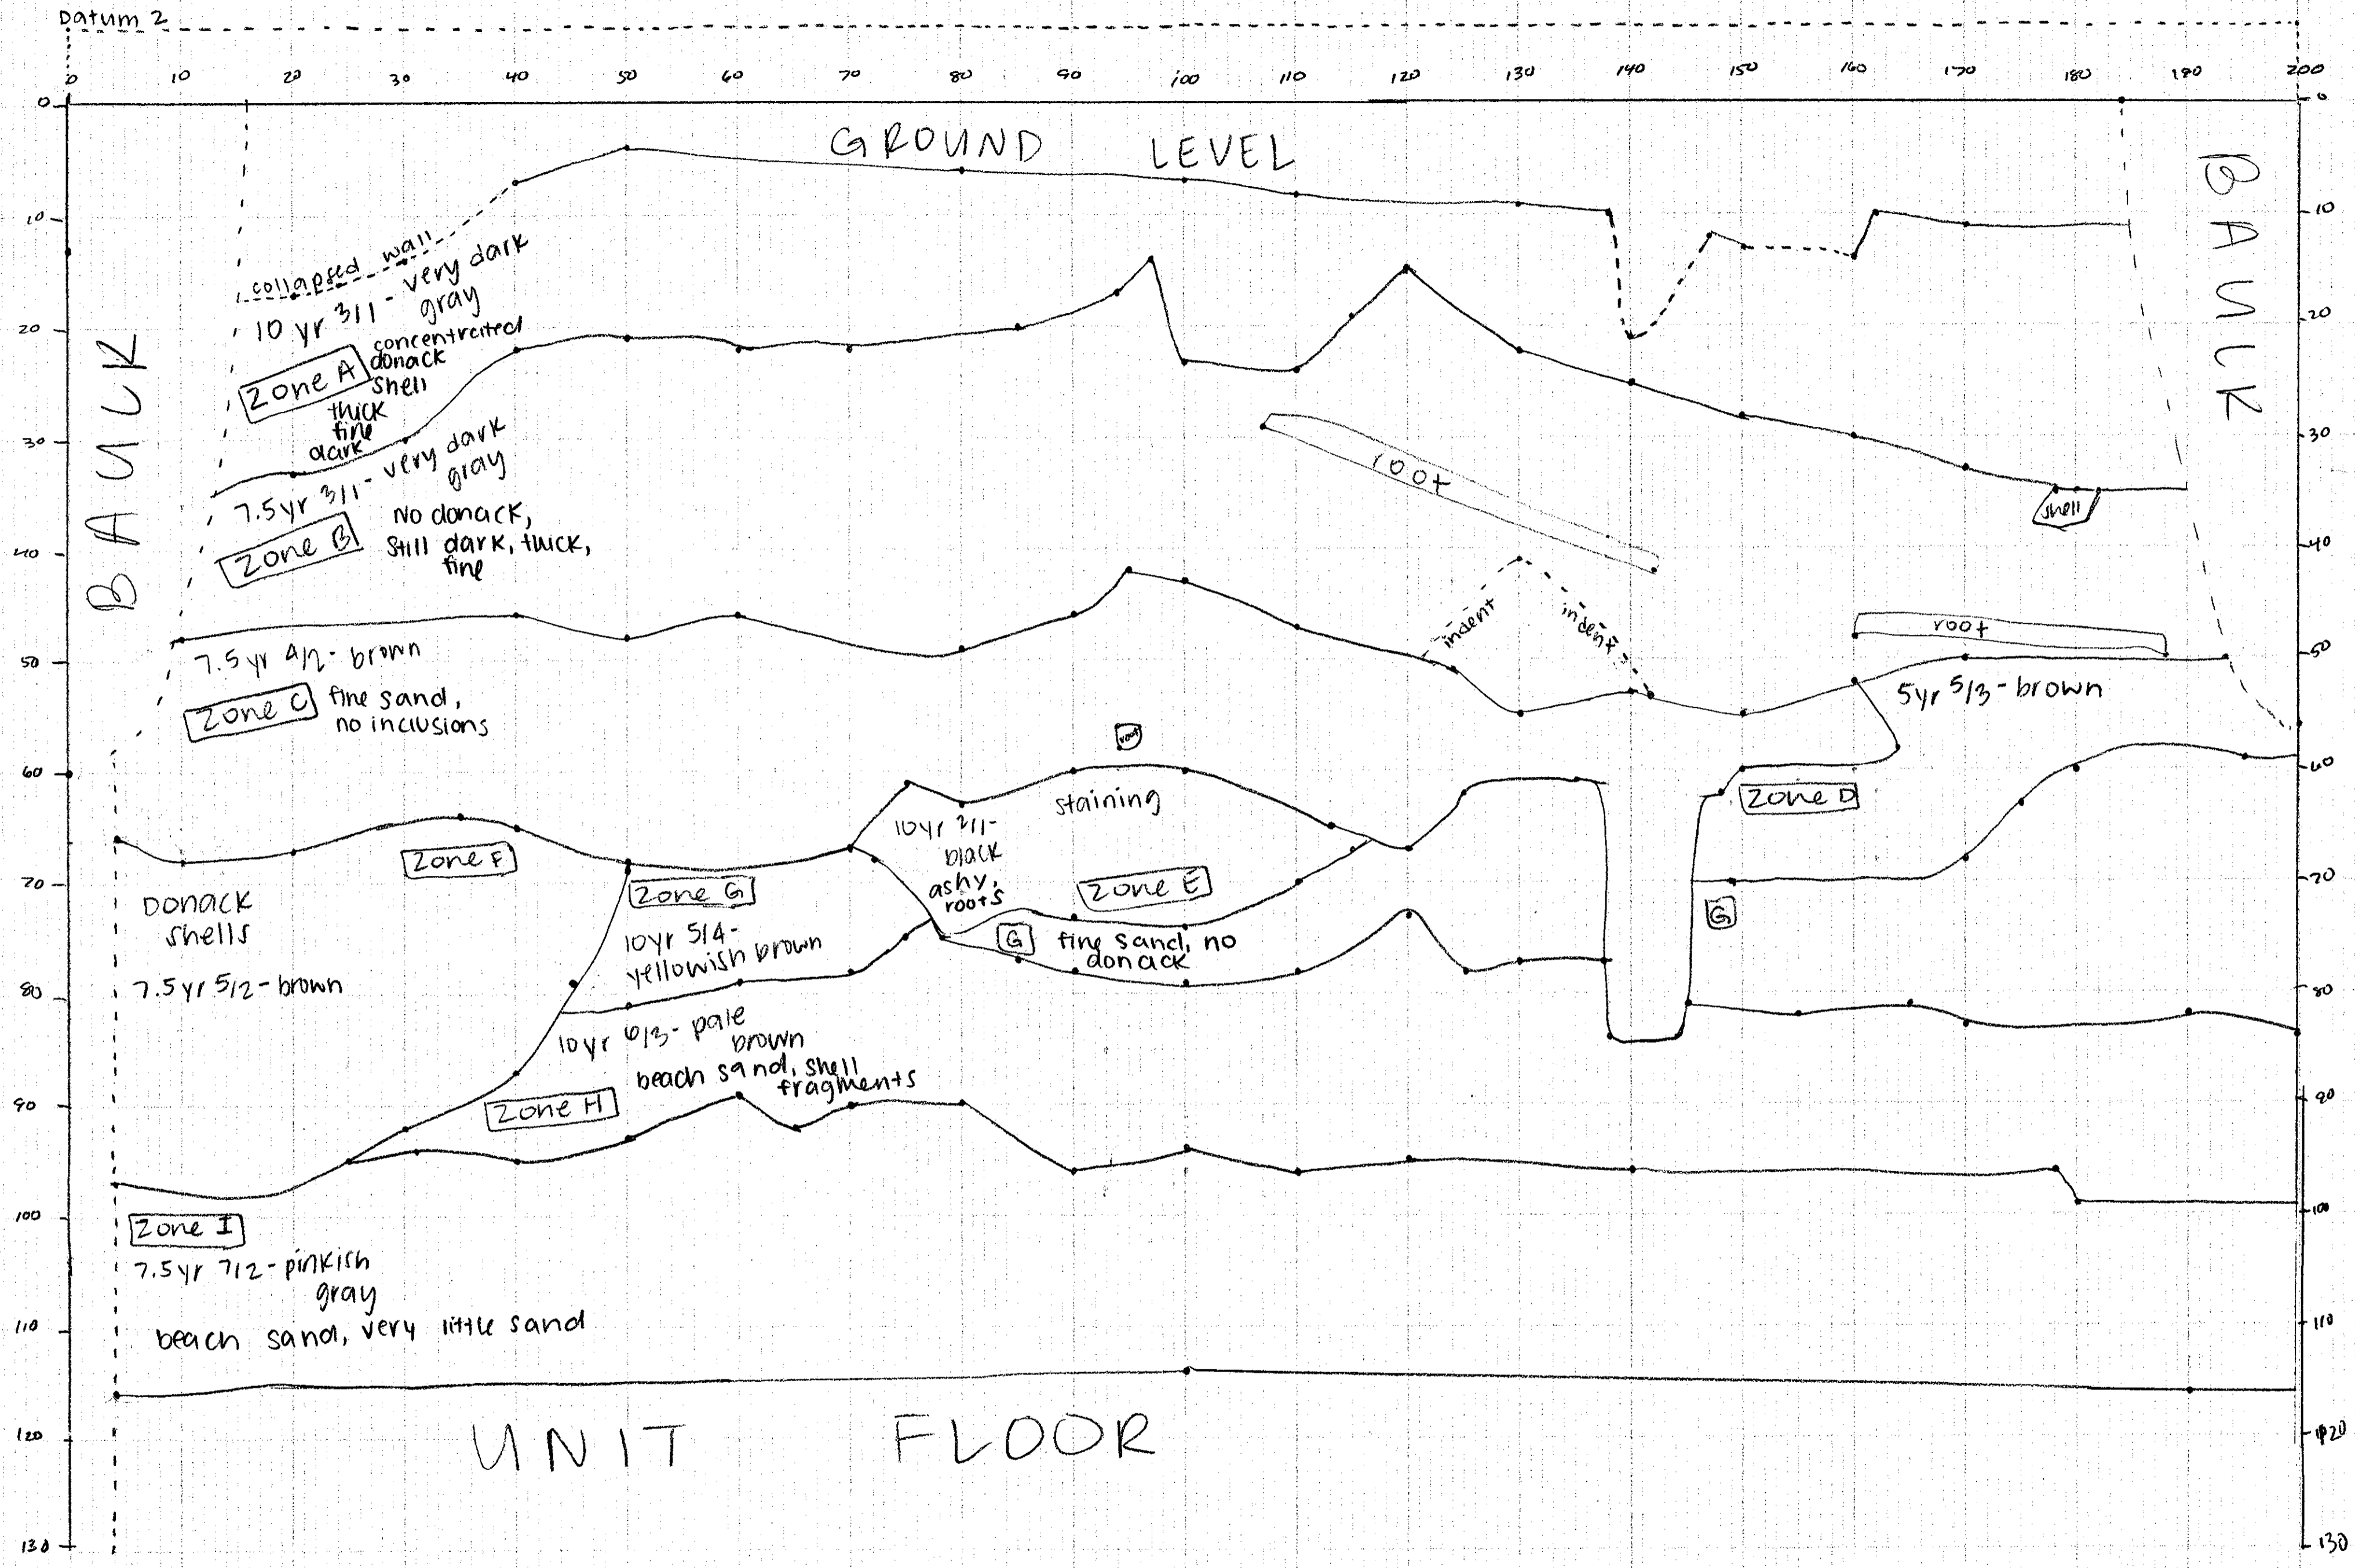

2022

Field Drawing of West Wall Profile of Unit D From Penny (8BR158)

Lydia Kiernicki
University of Central Florida

Find similar works at: <https://stars.library.ucf.edu/penny-excavation>
University of Central Florida Libraries <http://library.ucf.edu>

This Excavation Map is brought to you for free and open access by the Penny Site (8BR158) at STARS. It has been accepted for inclusion in Penny Site Excavation by an authorized administrator of STARS. For more information, please contact STARS@ucf.edu.

Recommended Citation

Kiernicki, Lydia, "Field Drawing of West Wall Profile of Unit D From Penny (8BR158)" (2022). *Penny Site Excavation*. 39.

<https://stars.library.ucf.edu/penny-excavation/39>

0-South

BBR158
 Penny Site
 Test Unit D
 West Wall Profile