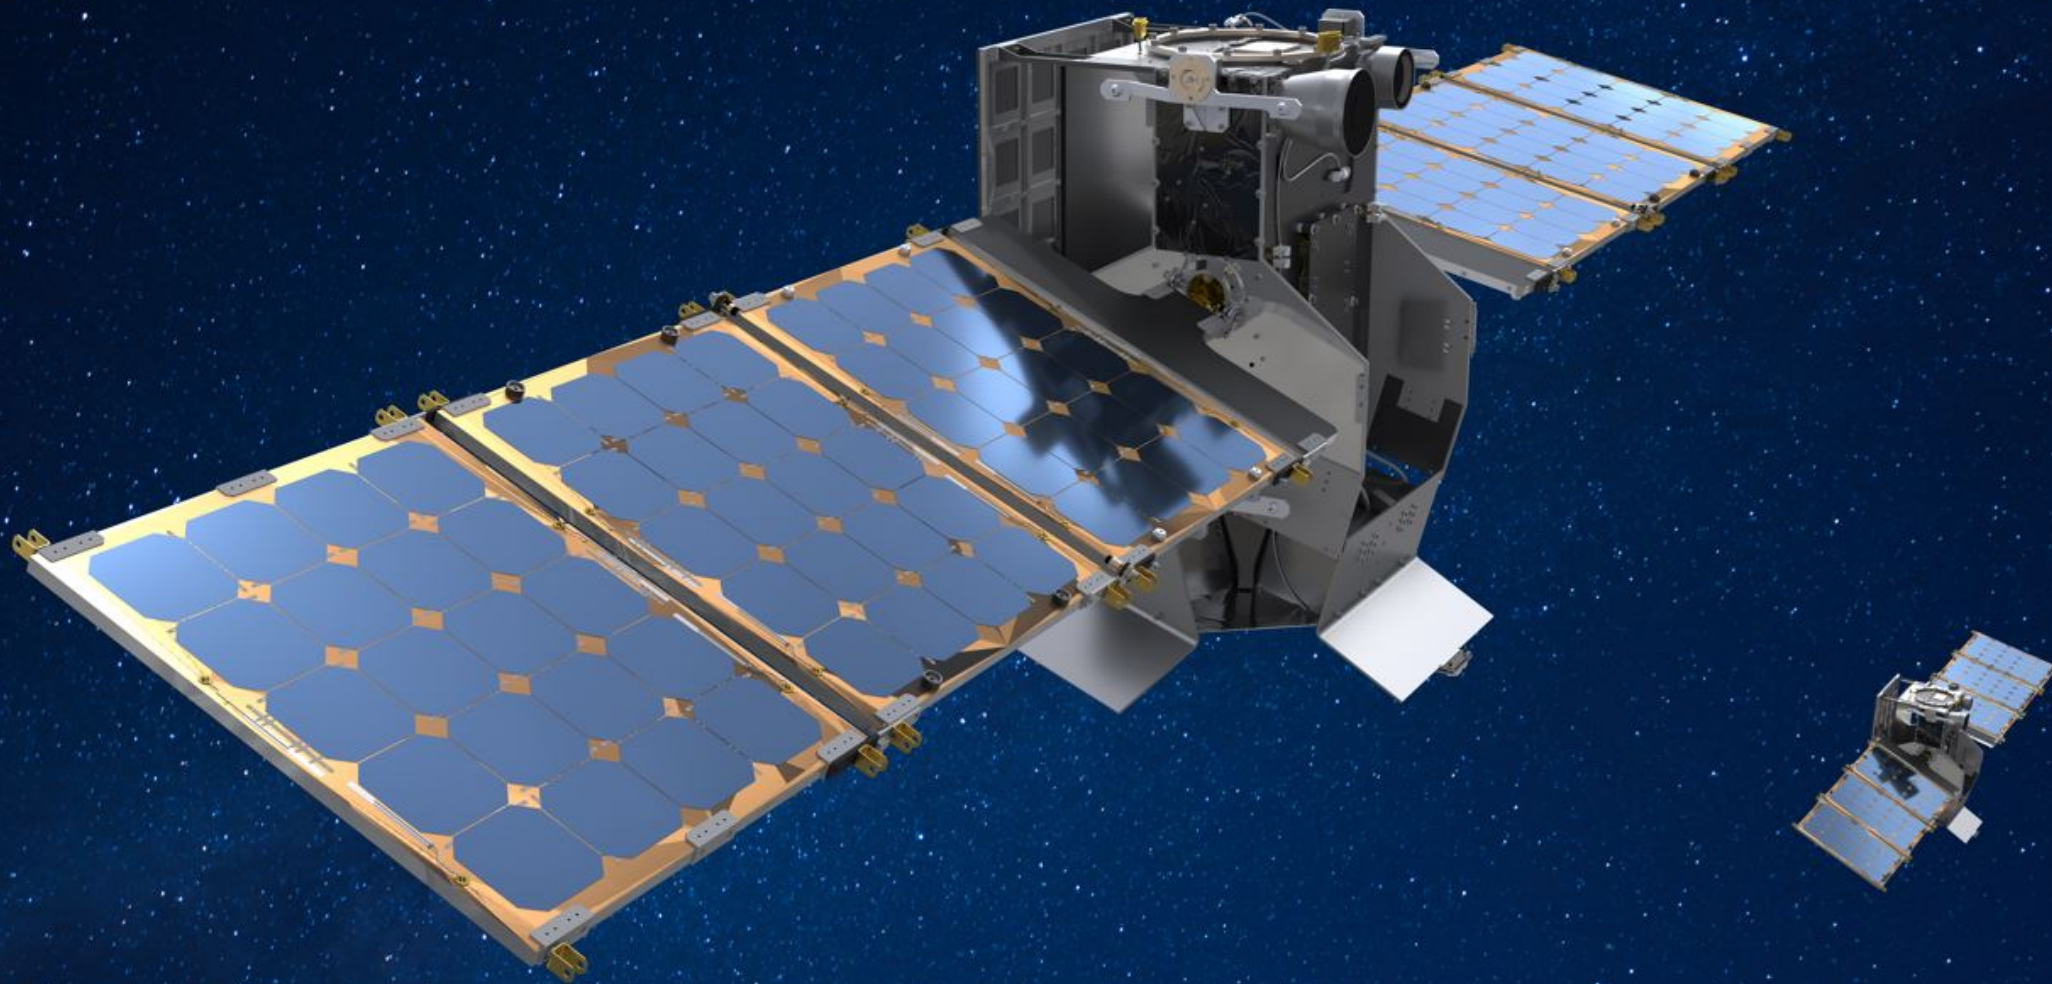

Janus: Launch of a NASA SmallSat Mission to Near-Earth Binary Asteroids

AIAA/USU Small Satellite Conference, August 2022

Joseph Shoer, Joshua B. Hopkins, Edward B. Bierhaus, Daniel Brack, Thomas C. McCaa, Kristian Waldorff, Michael Skeen, Susan Linch, Michael Stevens, Estelle Church, Joshua Wood, Jay McMahon and Daniel Scheeres