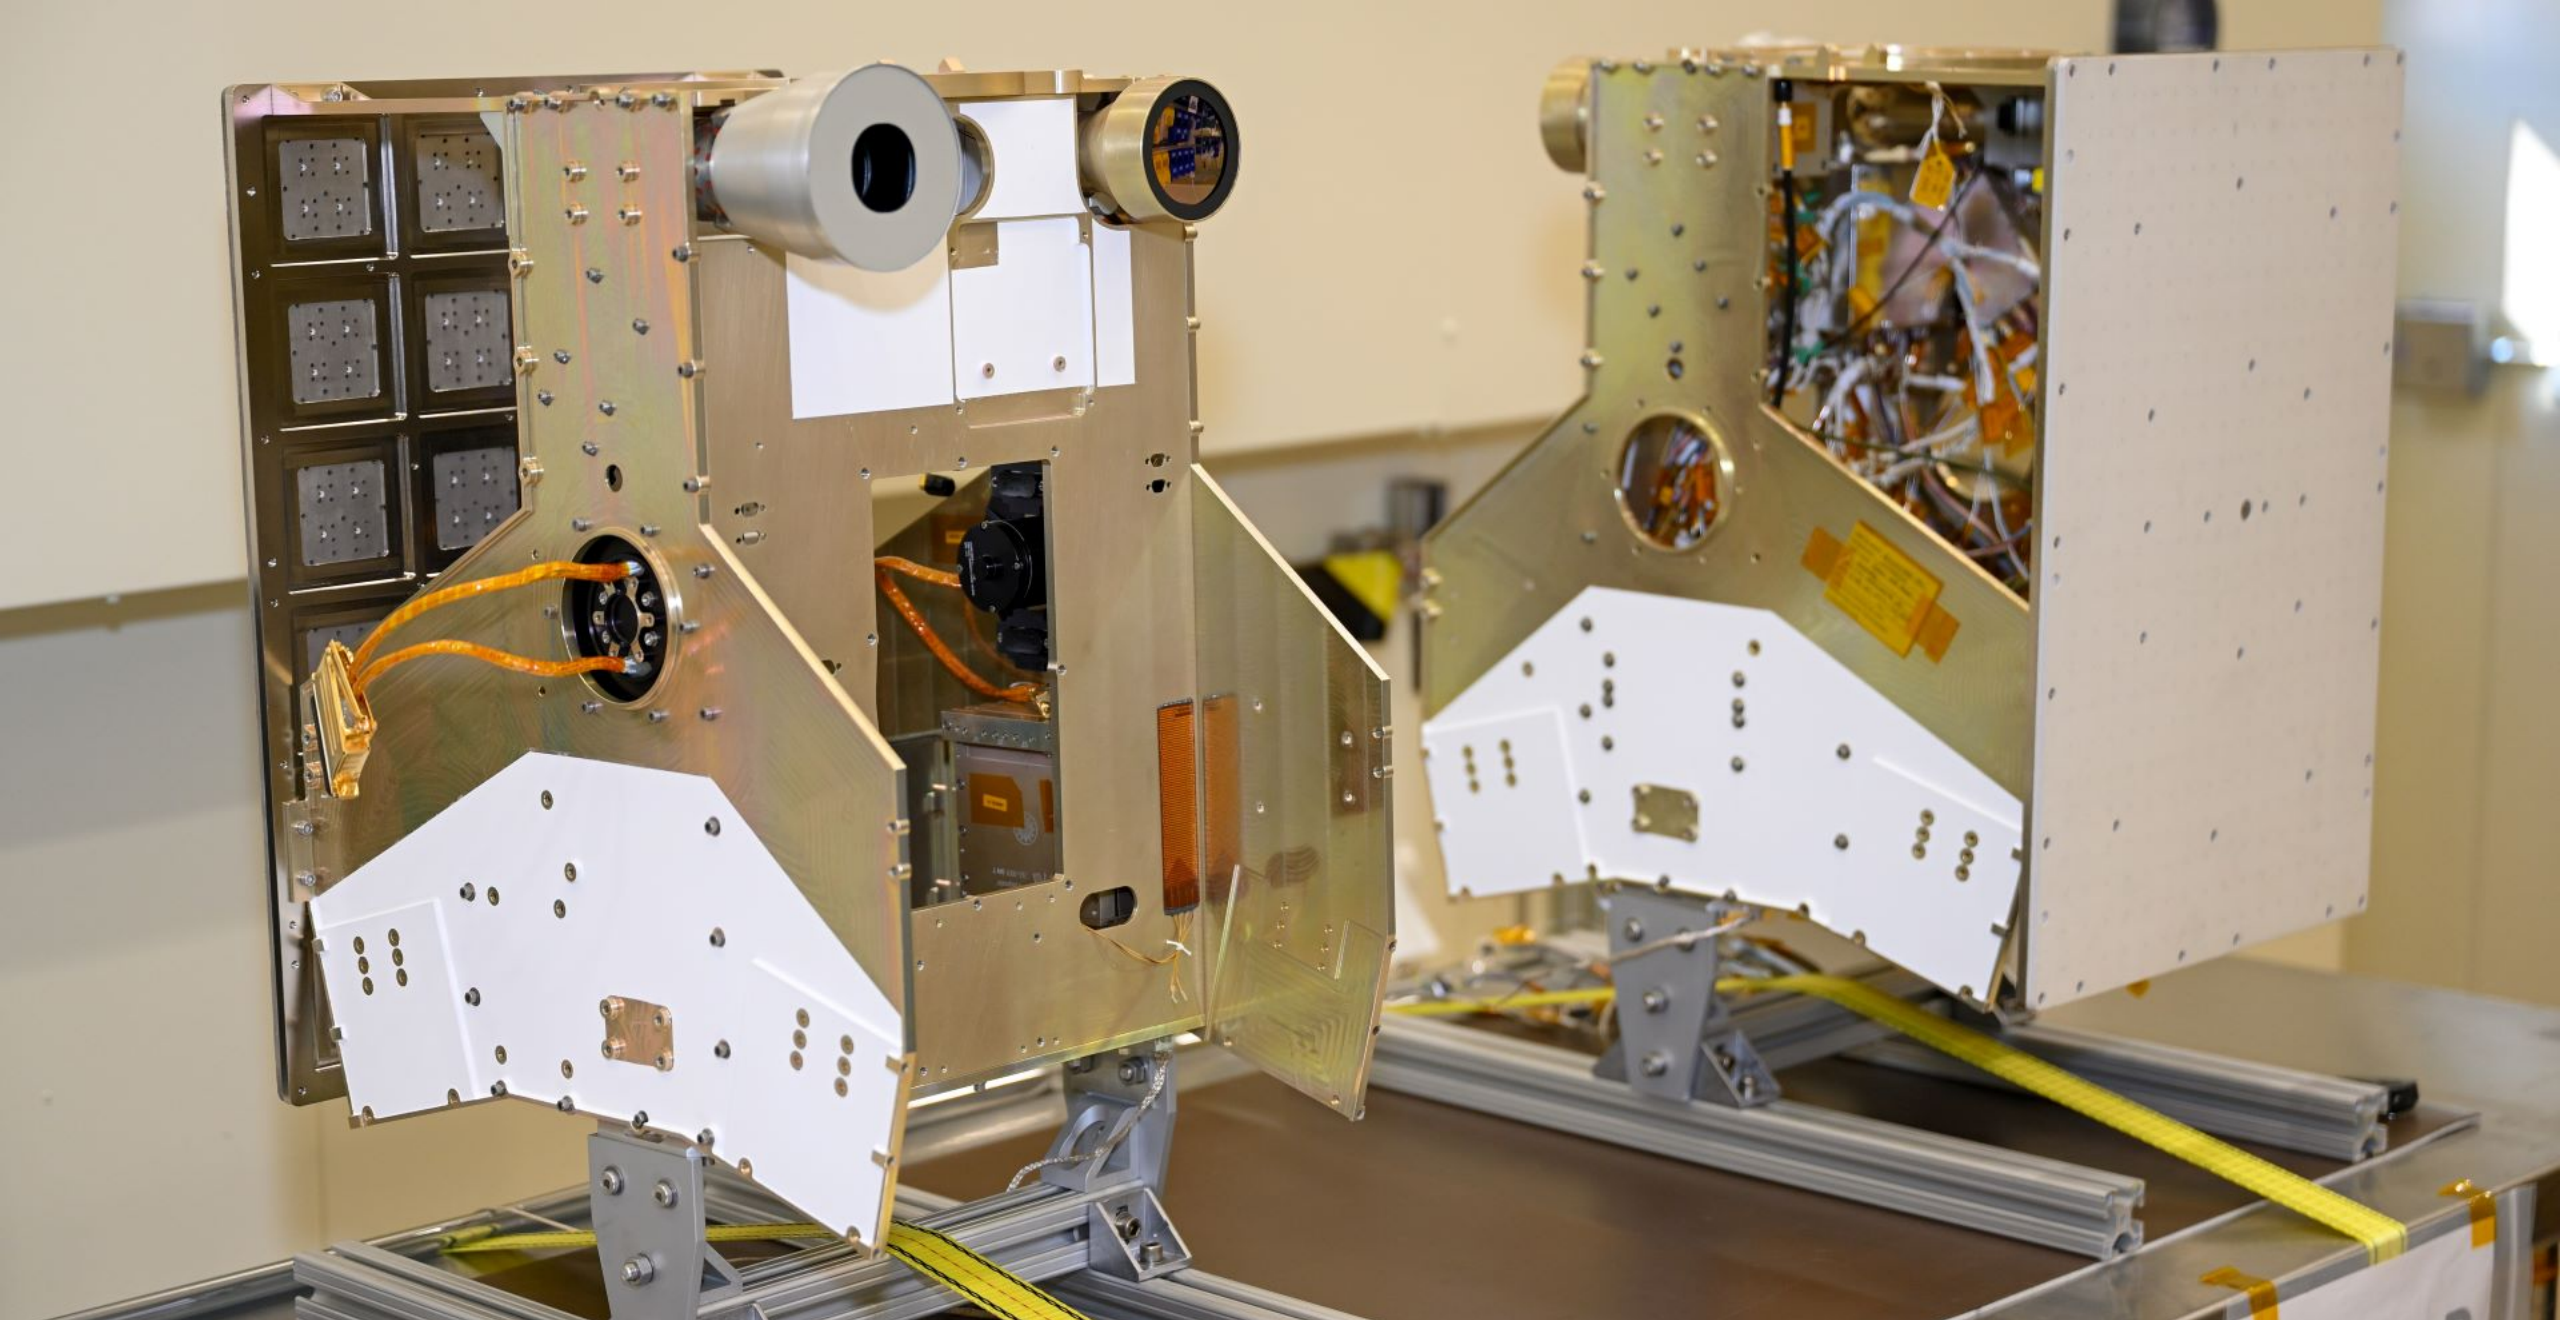

Janus: Launch of a NASA SmallSat Mission to Near-Earth Binary Asteroids

AIAA/USU Small Satellite Conference, August 2022

Joseph Shoer, Joshua B. Hopkins, Edward B. Bierhaus, Daniel Brack, Thomas C. McCaa, Kristian Waldorff, Michael Skeen, Susan Linch, Michael Stevens, Estelle Church, Joshua Wood, Jay McMahon and Daniel Scheeres

2026-03-22 22:47:29
CA -200.0 seconds
Range to primary: 1097.0 km
Range to secondary: 1098.1 km
Phase angle: 113.2 deg

Viking 1 & 2
1976

Magellan
1989

Hubble
1989

Mars Global Surveyor
1996

Cassini Propulsion
1997

Lunar Prospector
1998

Stardust
1999

Mars Odyssey
2001

Genesis
2001

Spitzer
2003

Mars Reconnaissance Orbiter
2005

Phoenix
2007

Juno
2011

Janus A&B
2022

Lunar Trailblazer
2023

Dragonfly Aeroshell
2027

DAVINCI
2028

VERITAS
2028

Mars Sample Return Elements
2028