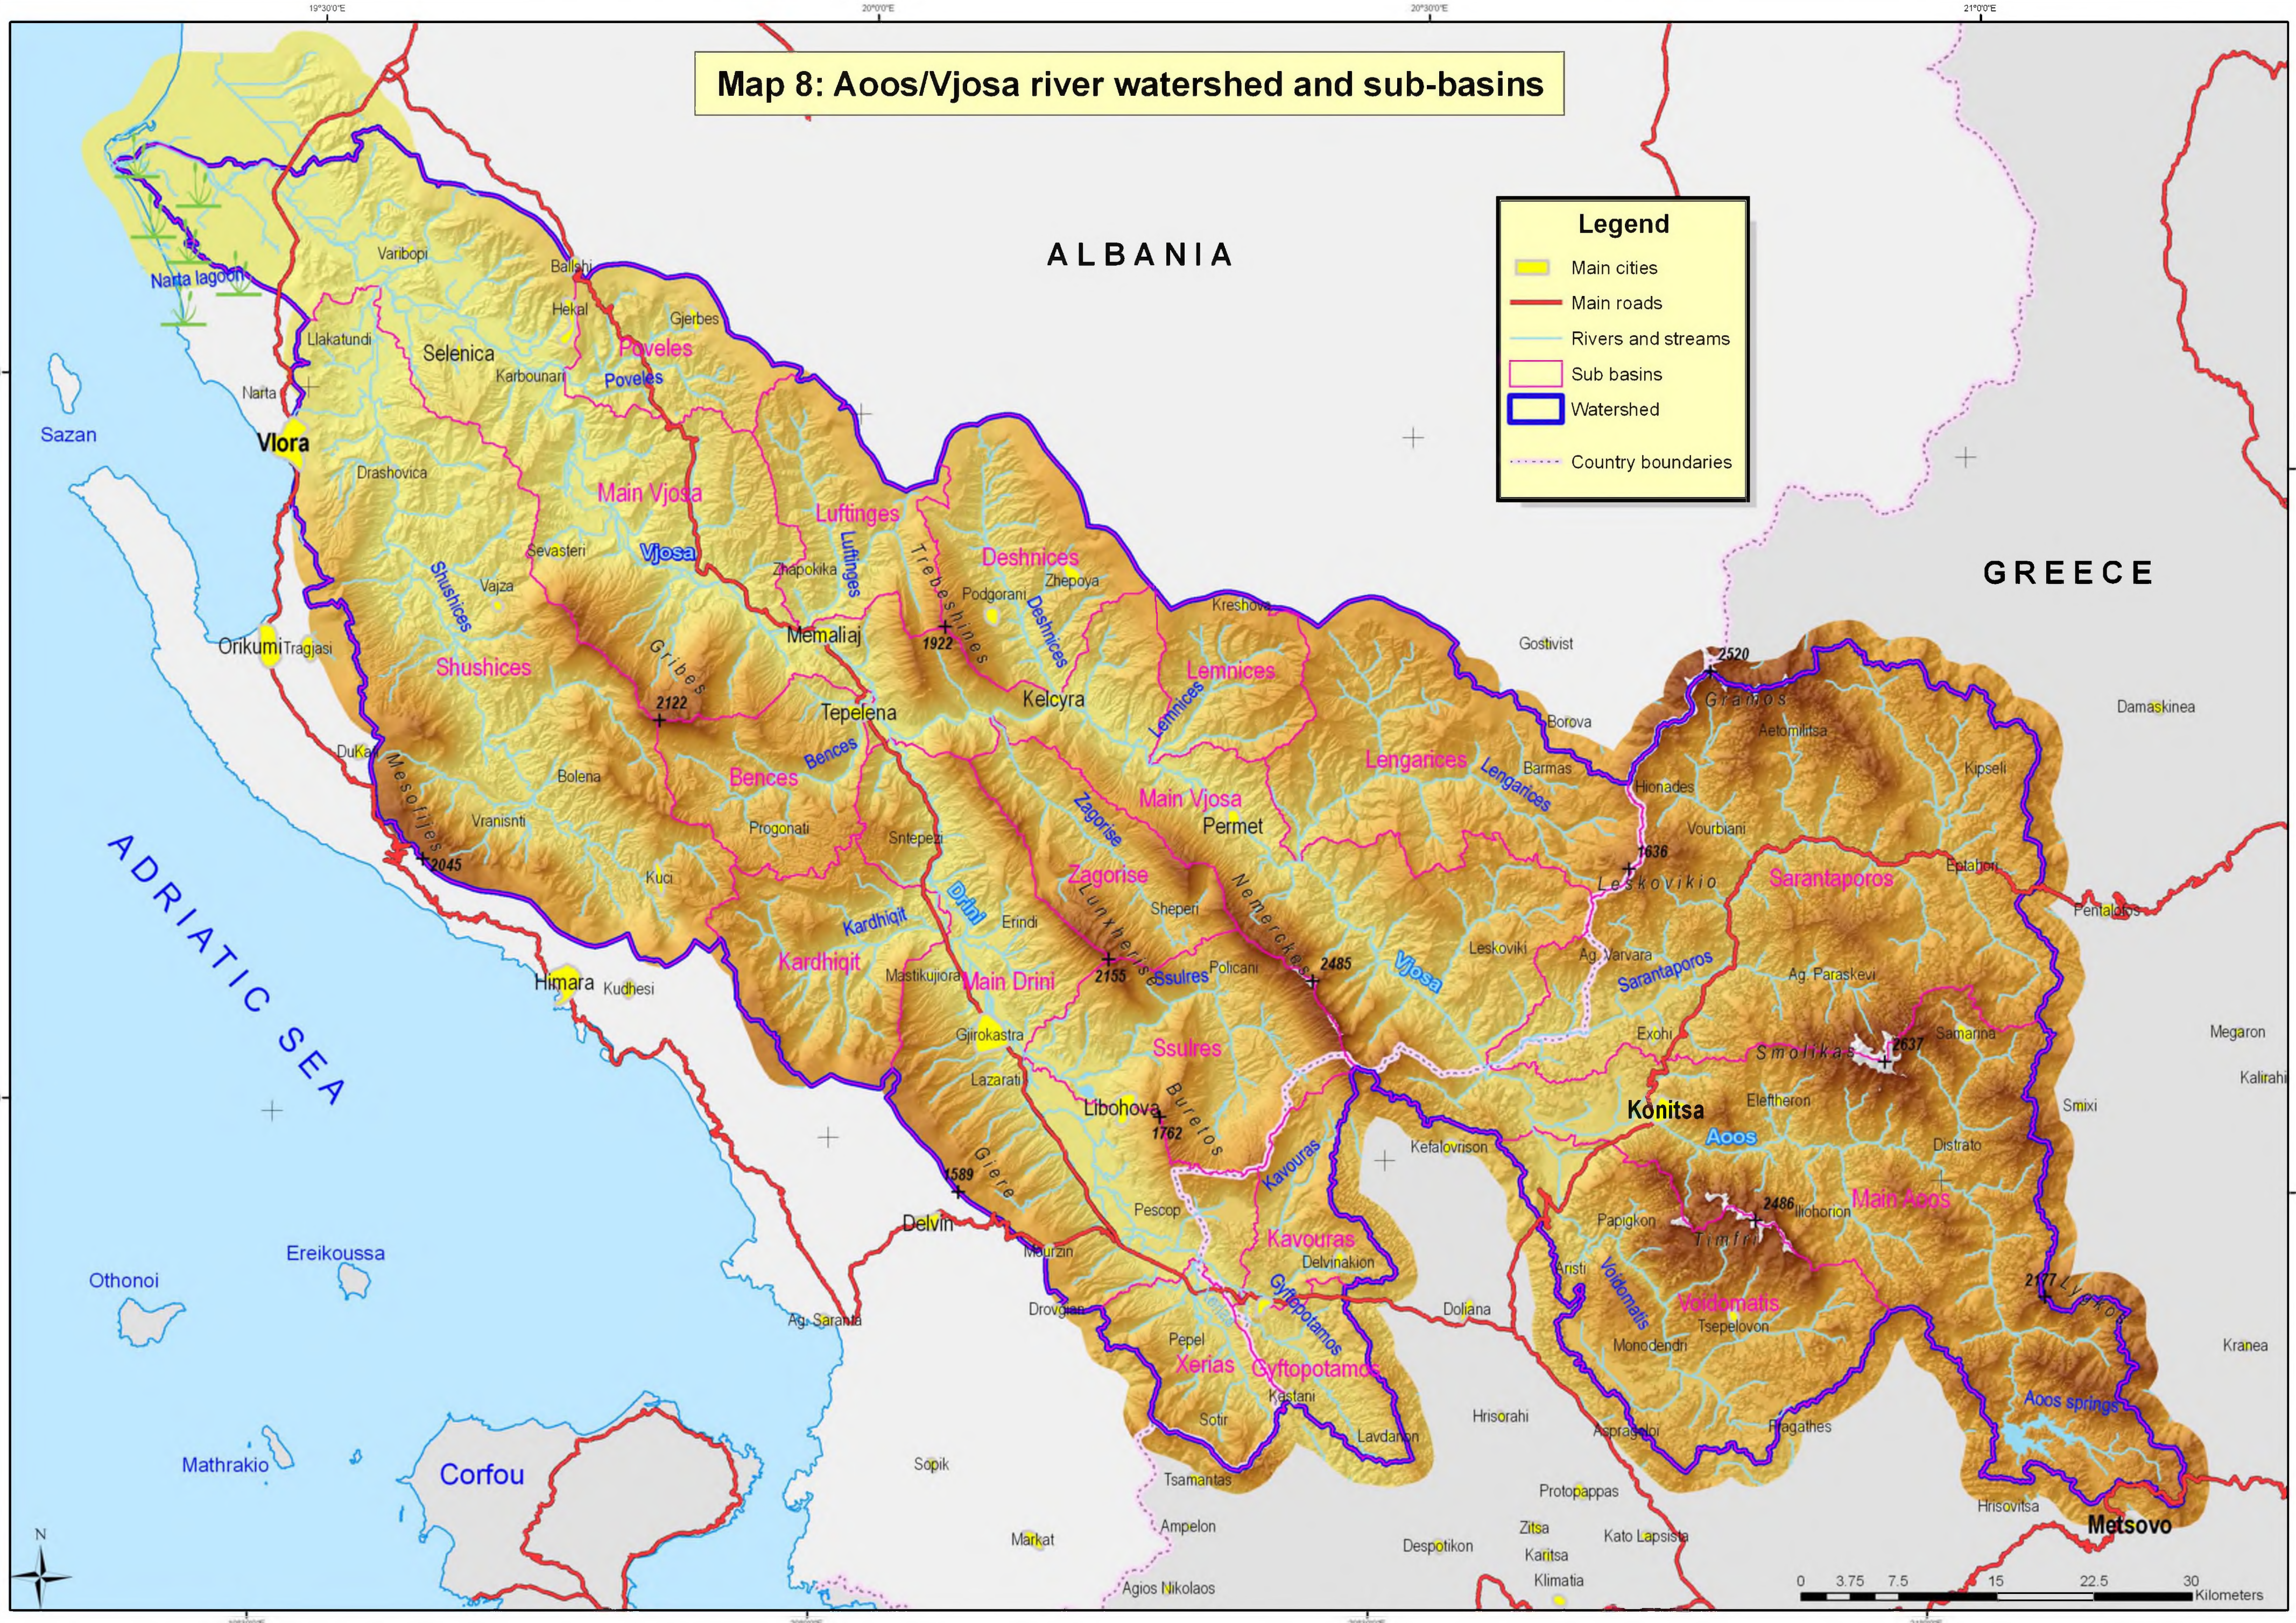

Map 8: Aaos/Vjosa river watershed and sub-basins

Legend

- Main cities
- Main roads
- Rivers and streams
- Sub basins
- Watershed
- Country boundaries

0 3.75 7.5 15 22.5 30 Kilometers