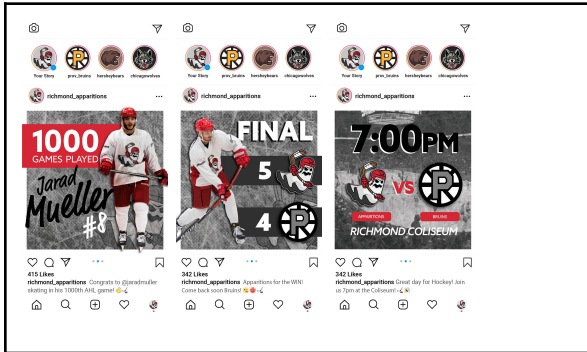

RileyShann_HomeJersey_1.jpg
RileyShann_HomeJersey_2.jpg

“Social Media”
2021
25.5” x 13”
Digital Media