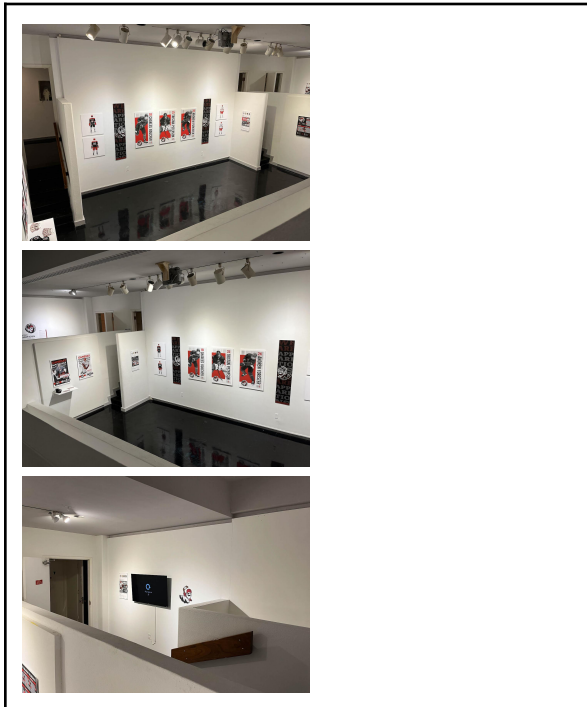

RileyShann_Gallery_1.jpg
RileyShann_Gallery_2.jpg
RileyShann_Gallery_3.jpg
RileyShann_Gallery_4.jpg

“Gallery”
2021
Digital Media