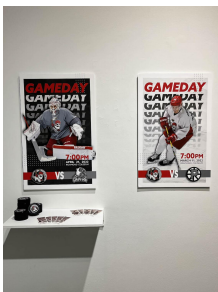

RileyShann_Banner_1.jpg
RileyShann_Banner_2.jpg

“Banners”
2021

Digital Media

RileyShann_PlayerPoster_1.jpg
RileyShann_PlayerPoster_2.jpg
RileyShann_PlayerPoster_3.jpg

“Player Poster”
2021
40” x 23.5”
Digital Media

RileyShann_GamePoster_1.jpg
RileyShann_GamePoster_2.jpg

RileyShann_Gallery_6.jpg

“Game Day Poster”
2021
29” x 19”
Digital Media