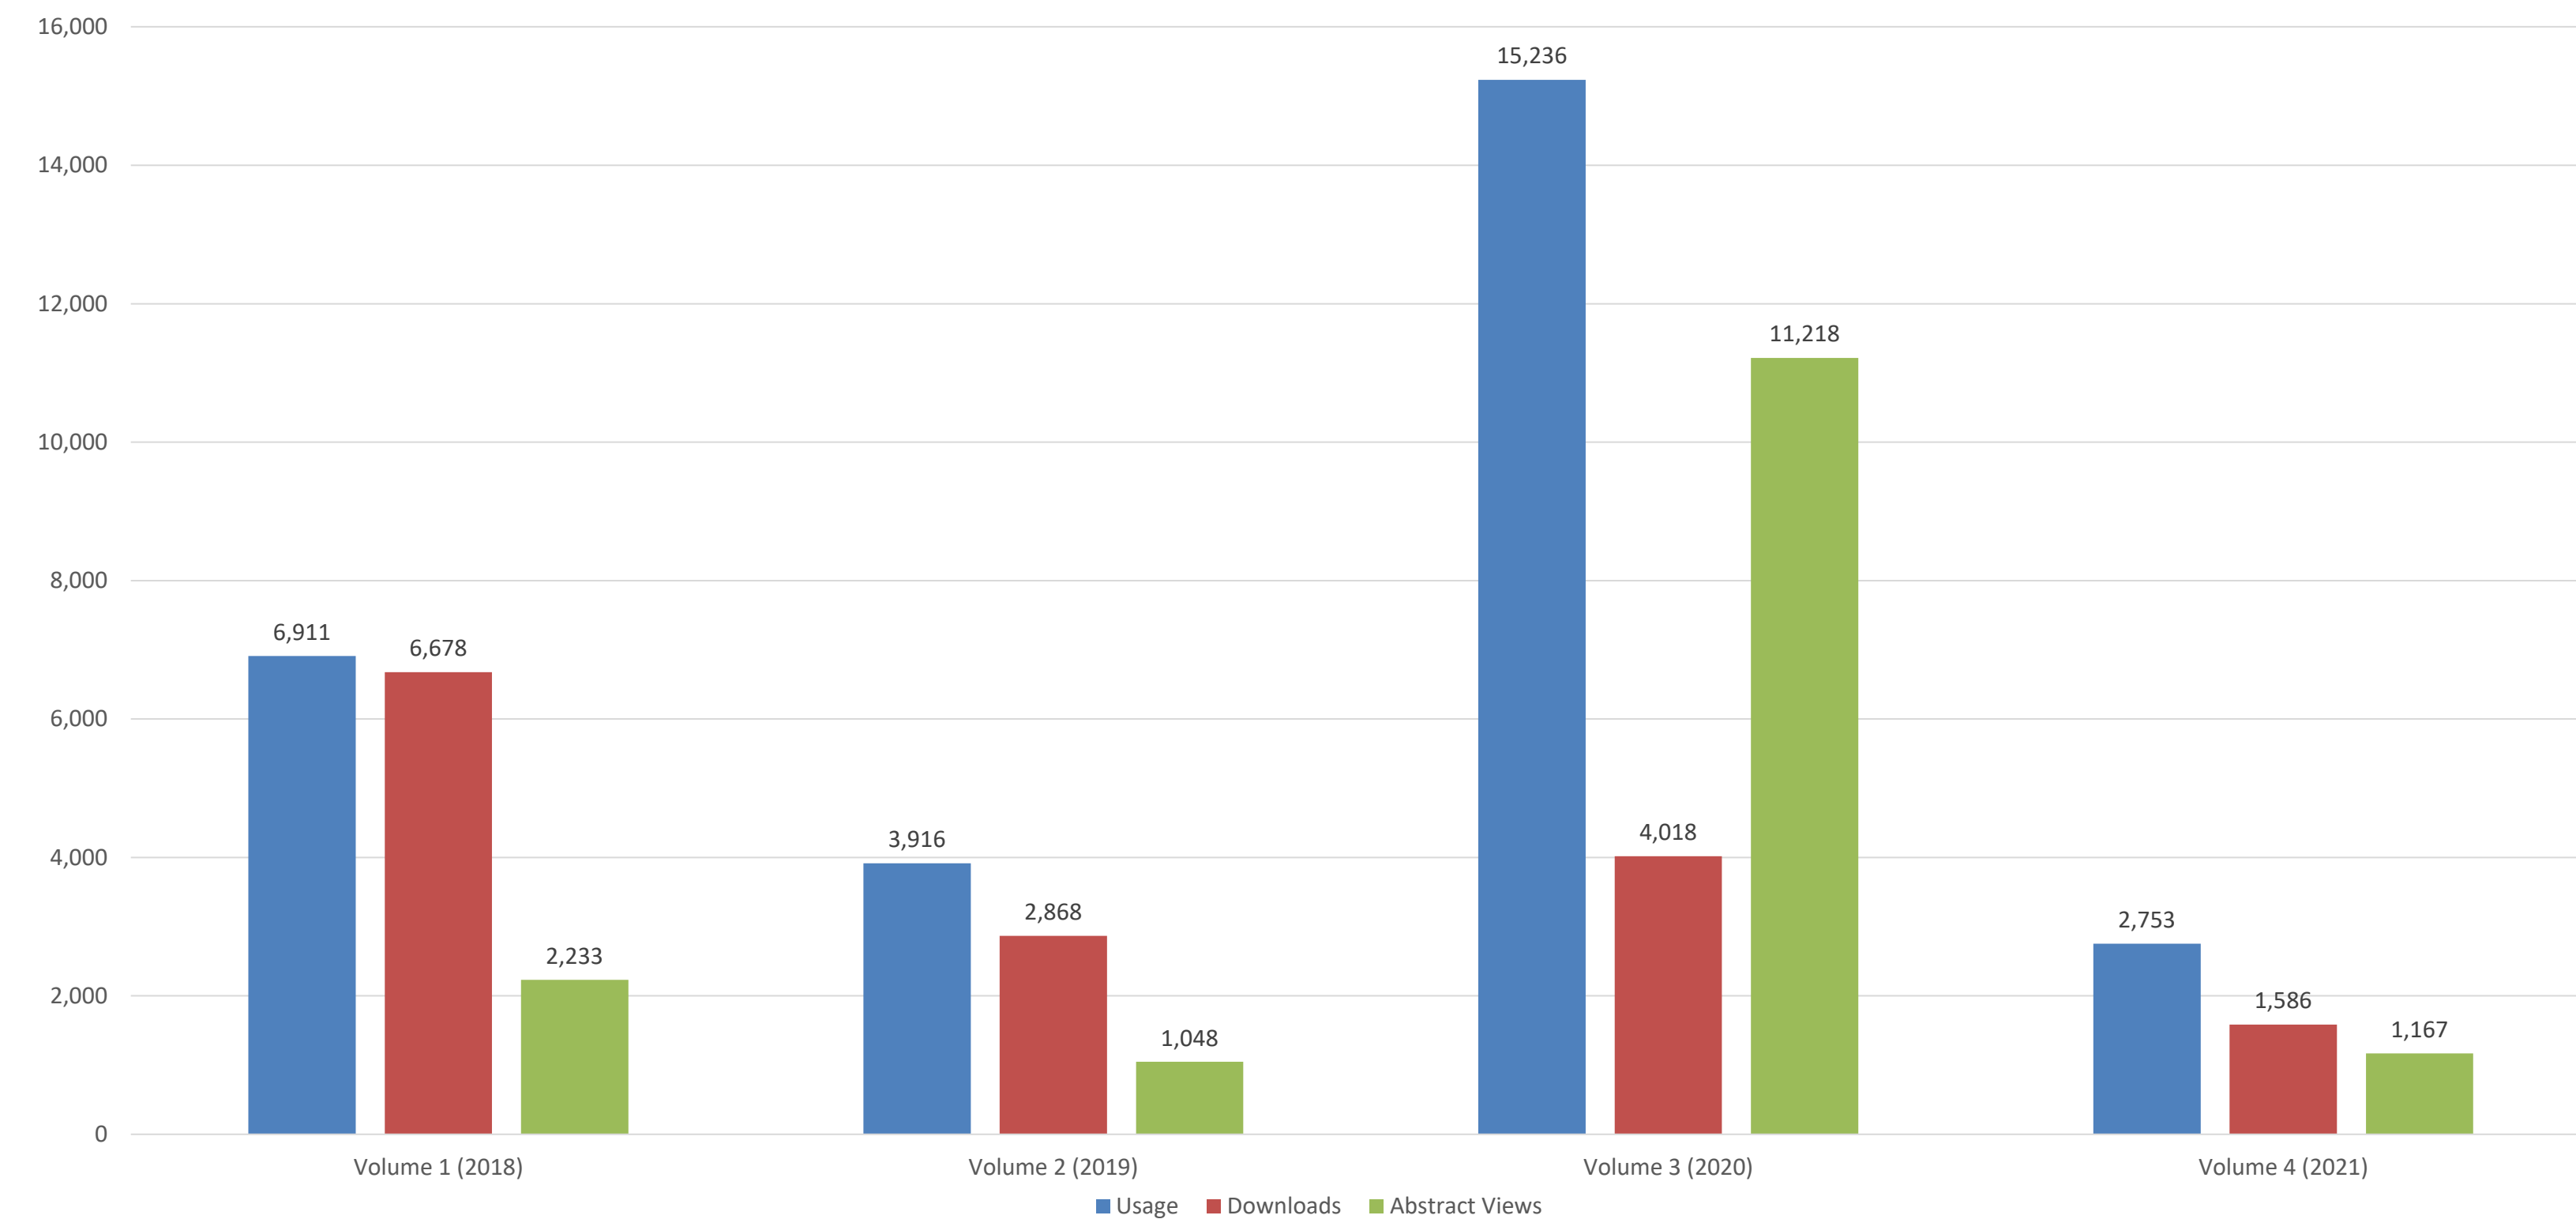

- **EDITING PROCESS:** Each paper we receive has either a Green, Yellow, and Red label. Papers that are labeled as green are immediately accepted and require few changes. Papers labeled yellow are on the edge of acceptance and require changes to the structure, thesis, or content. Papers that are labeled as red are not well-written and the author typically does not support their argument well.
- **DEPARTMENT INFORMATION:** Of the 40 papers published, 13 papers (32.5%) were from the English department, 7 (17.5%) were from the Social Work department, and papers from other departments ranged from 7.5 to 2.5%. Common paper topics were women, gender, and queerness (8 papers or 20%), race (3 papers or 7.5%), mental health (7 papers or 17.5%), and international issues (5 papers or 12.5%)
- **MOST POPULAR PAPERS:**
  - “Where We Go One, We Go All: QAnon and Violent Rhetoric on Twitter”- Samuel Planck
  - “The Relationship Between Internet Addiction and Mental Health Conditions” -Lara Carter
  - “The Media’s Portrayal of Mental Illness and Its Treatment: An Analysis of the Existing Literature from a Social Work Perspective” -Alexys Calabro

LOCUS Usage By Volume