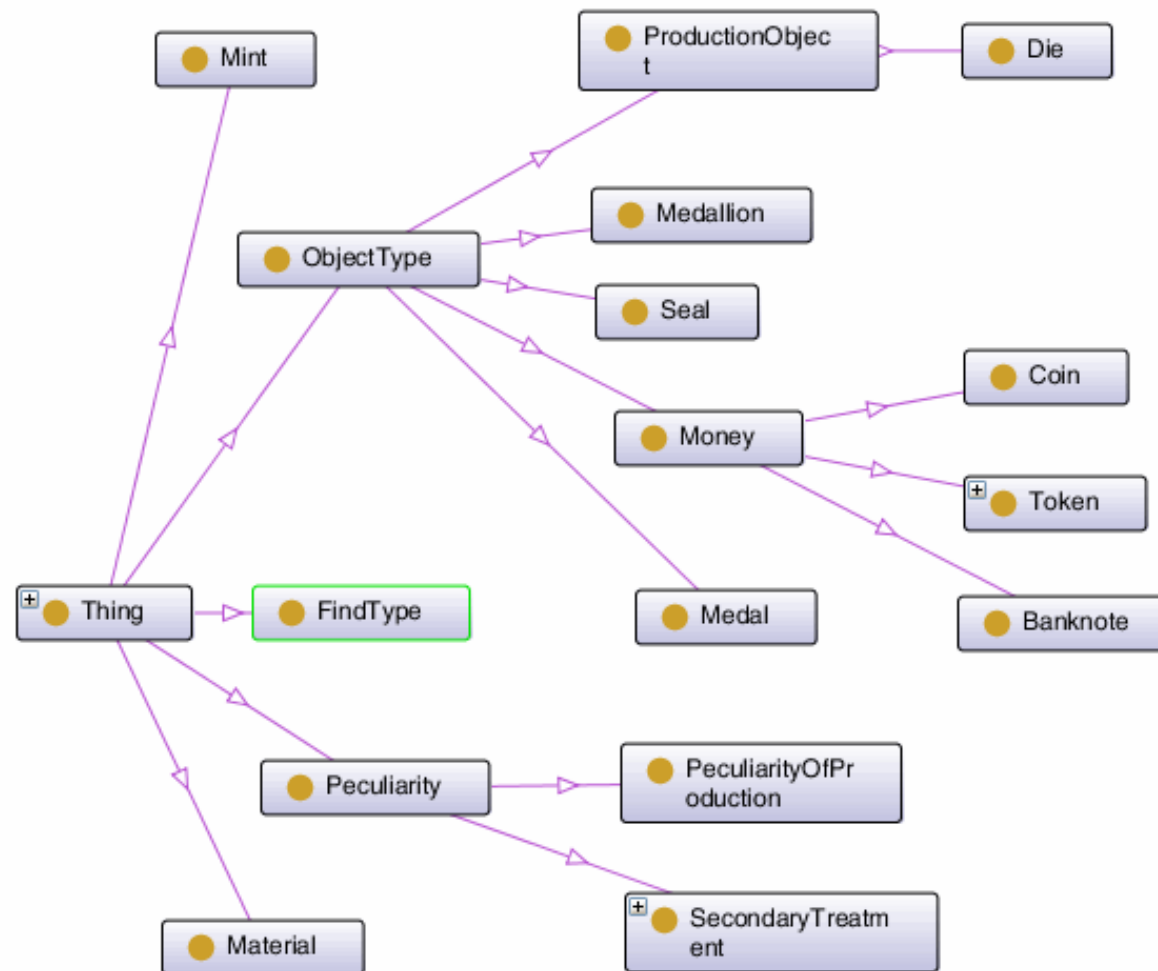

Generated by [DQR Server](#)

Nomisma.org ontology: class hierarchy

Linked Data Approaches to Numismatic Catalogues

- Introduction
- Linked Open Data at the American Numismatic Society
- How DIANA Approach can Improve the “Diachrony” Integrating Heterogeneous Pieces of Data
- The use of standard data in the KENOM-project
- Base Facies monétaire antique
- The numismatic web portal www.corpus-nummorum.eu
- Discussion