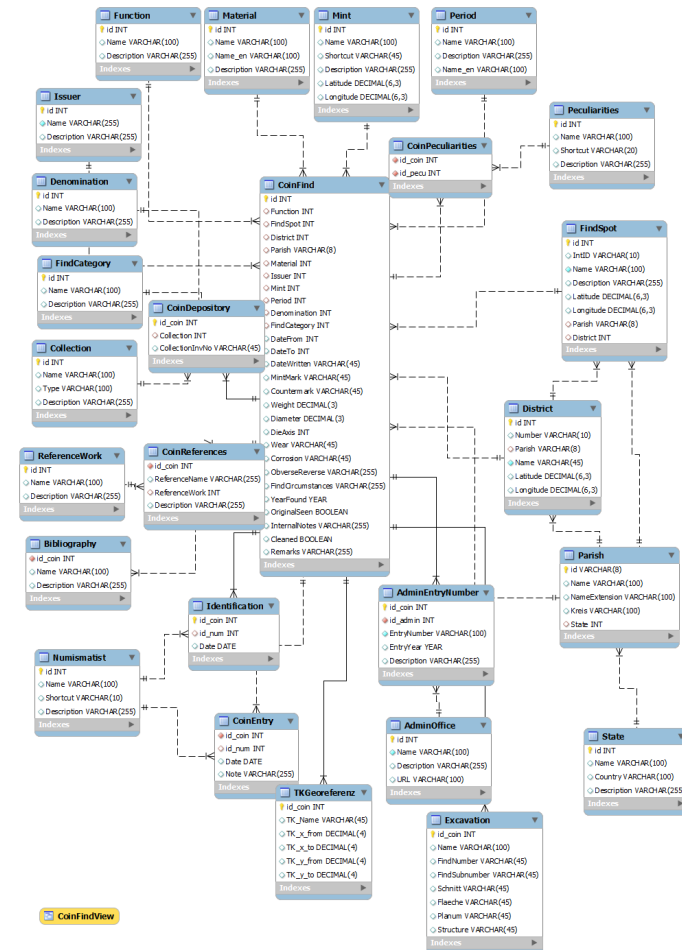

Antike Fundmünzen in Europa (AFE)

NUMIDAT

Talend Open Studio