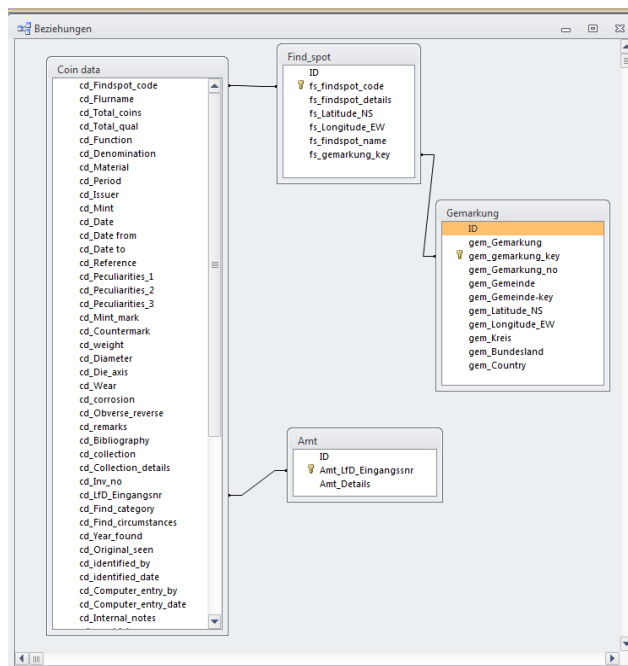

Antike Fundmünzen in Europa (AFE)

NUMIDAT

Talend Open Studio