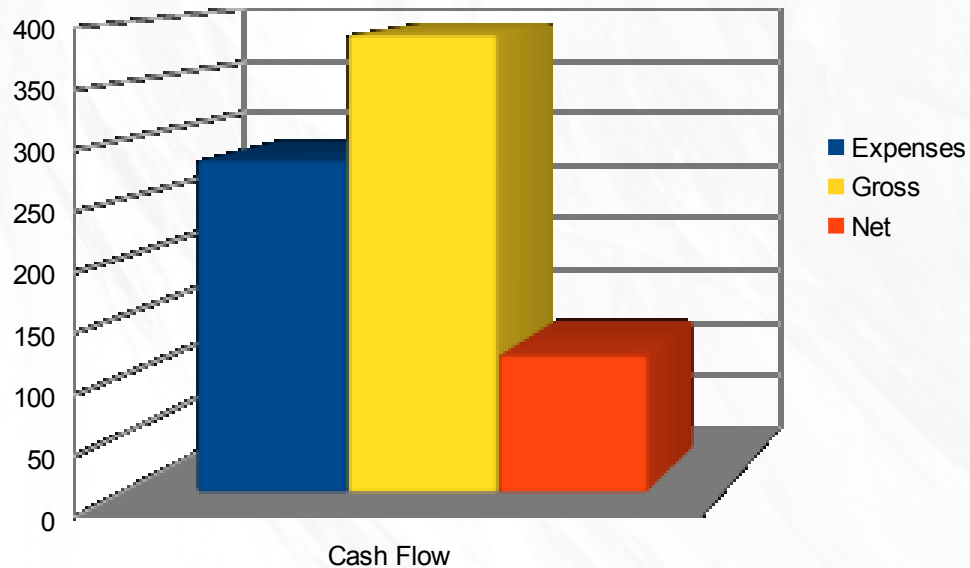

Student Oriented

- Facility where students can brew
- Real world experience
- Everyone benefits

Location

Foot traffic
Close to other businesses
Near freeway

Customer Market Analysis

Ellensburg Population: 18,251 Total

~14,746 18 years or older

Kittitas County: 40,915 Total

~31,545 18 years or older

CWU enrollment: 11,000 Students

The Numbers

Expenses

- \$272,828

Gross Income

- \$390,000

Net Income

- \$117,172

Assumes:

600 entrees/wk

750 Beers/wk @ \$4 each

Offering of the Company

Initial expenses (equipment, repairs, remodel)