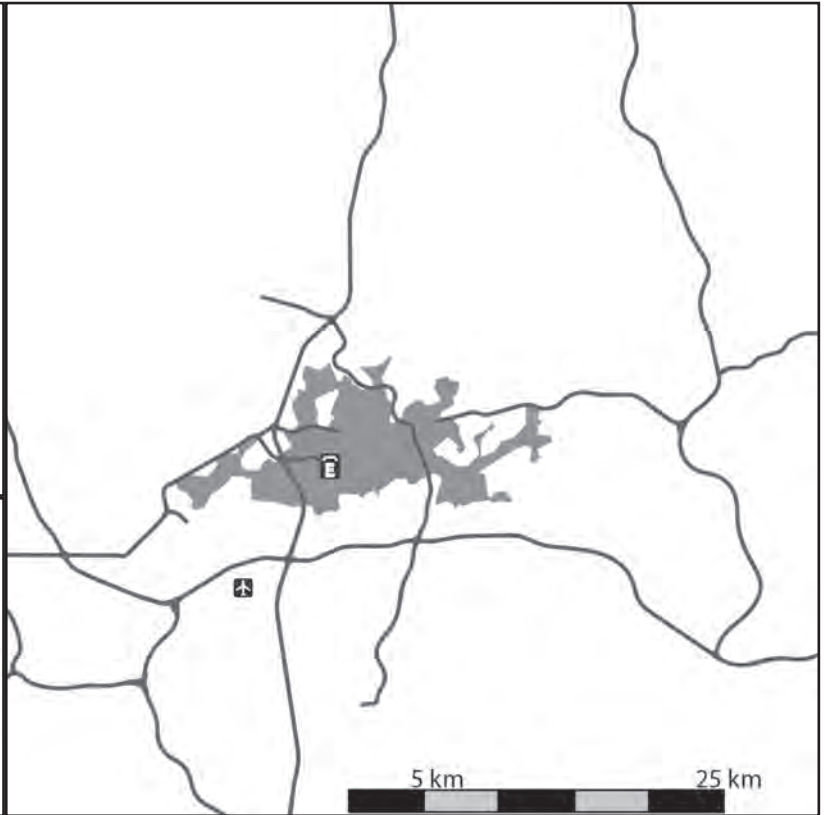

Frankfurt

Venue:

Messe Frankfurt

Established:

1909

At curent location since:

1909

Location:

Central

Size:

345.697