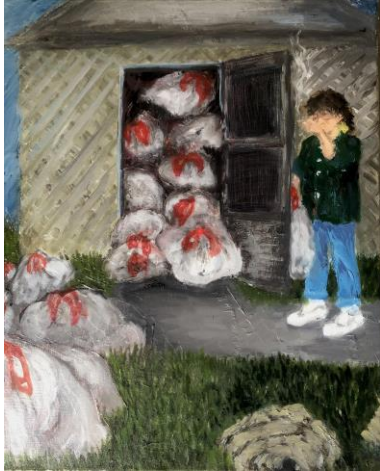

: Smothered, Canvas, Oil Paint, 20" x 16", 2021,
Ruth_G_Smothered_F21.jpg