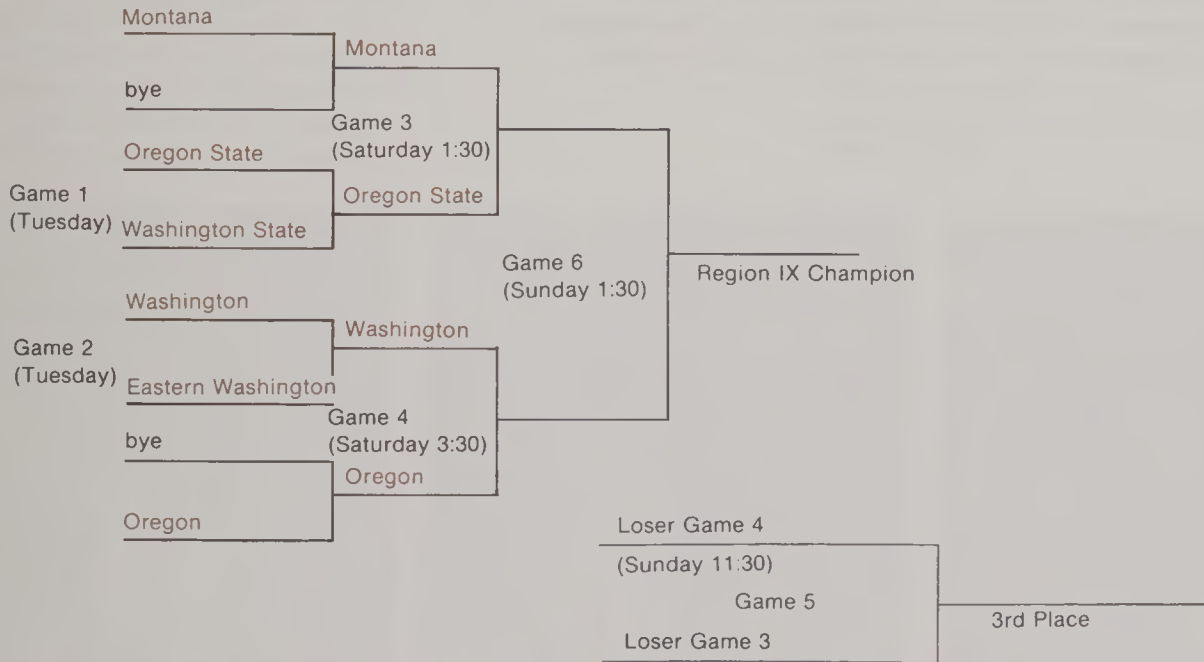

Northwest Women's Basketball League Final Standings

Coast Division	NWBL	ALL	Pts.	Mountain Division	NWBL	ALL	Pts.
Oregon	11-0	23-5	46	Montana	9-3	21-7	35
Oregon State	9-2	19-5	41	Montana State	5-7	14-11	25
Washington	6-5	18-10	31	Eastern Washington	4-8	11-17	26
Portland State	1-10	7-17	15	Washington State	4-8	12-15	26
				Boise State	3-9	8-19	23
Independent							
Alaska-Anchorage	—	8-22	22				

**Welcomes You to
Harry Adams Fieldhouse
and the
Northwest Region 9
Basketball Championships
Pepsi Cola Bottling Co., Missoula, Mt.**