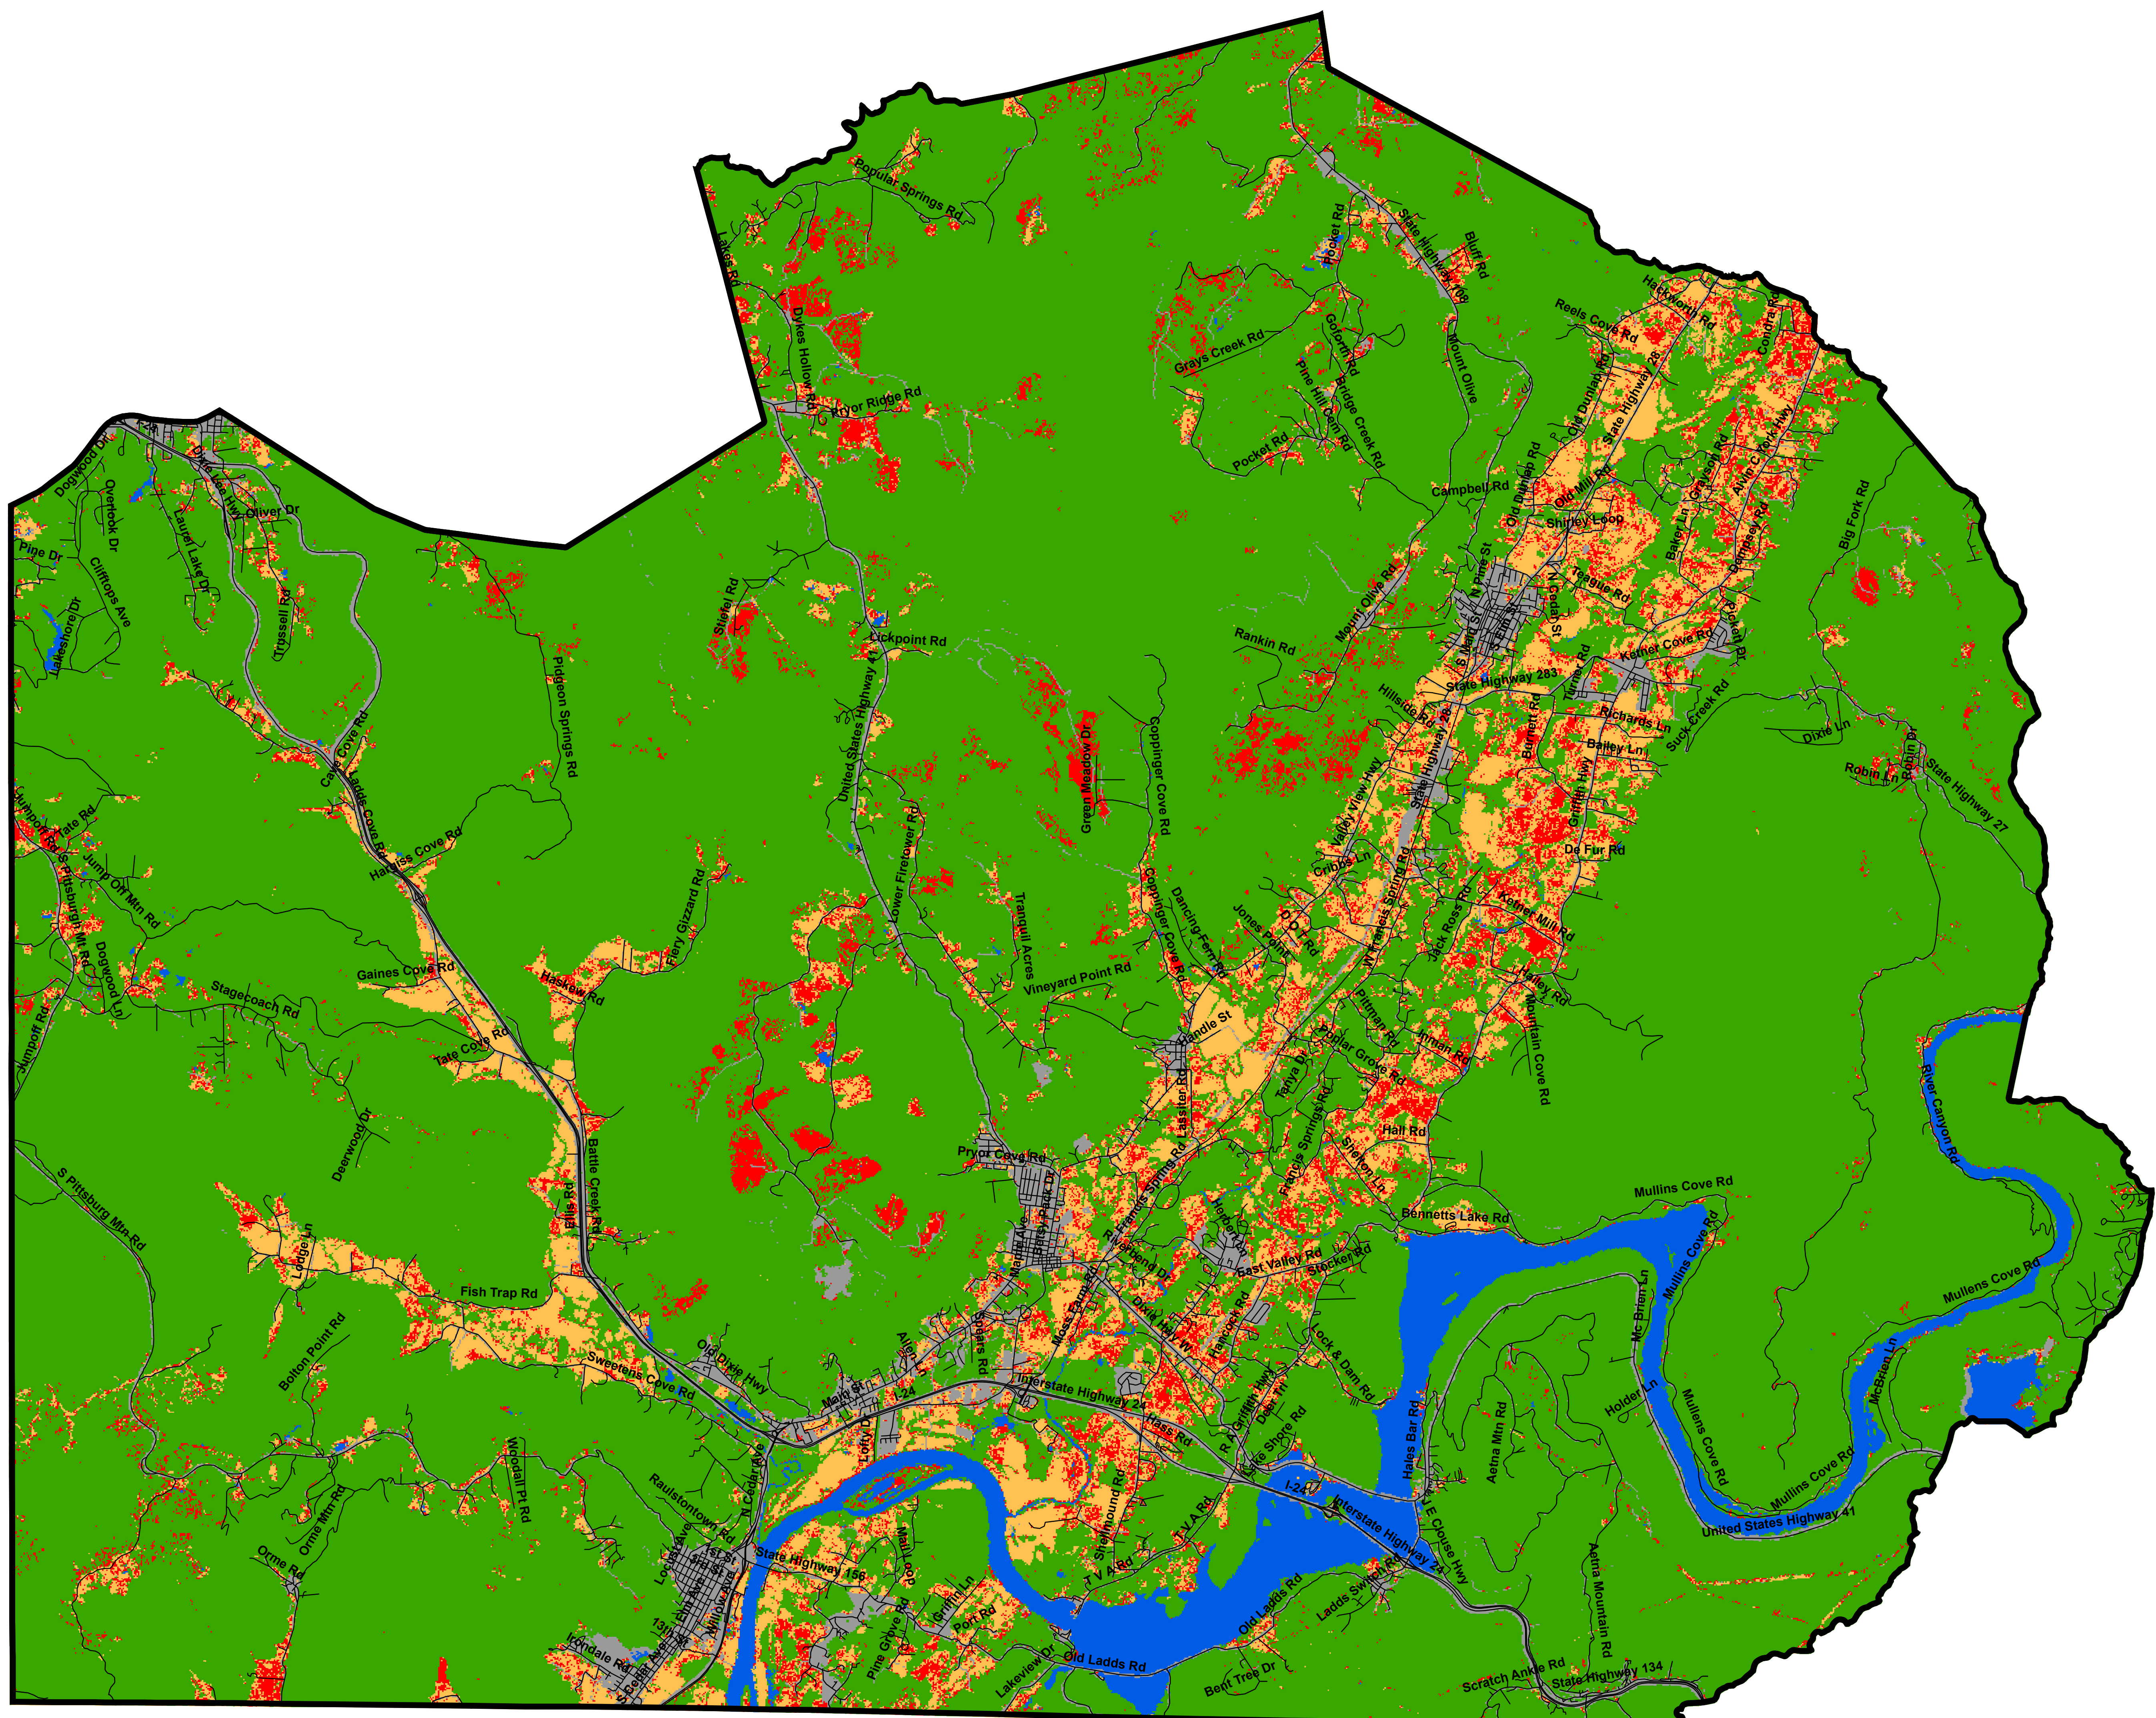

### Marion County Tennessee Land Use

Richard Link

*Tennessee State University*

Follow this and additional works at: <https://digitalscholarship.tnstate.edu/land-use-maps>

---

#### Recommended Citation

Link, Richard, "Marion County Tennessee Land Use" (2021). *Land Use Maps*. 57.  
<https://digitalscholarship.tnstate.edu/land-use-maps/57>

This Map is brought to you for free and open access by the Cooperative Extension at Digital Scholarship @ Tennessee State University. It has been accepted for inclusion in Land Use Maps by an authorized administrator of Digital Scholarship @ Tennessee State University. For more information, please contact [XGE@Tnstate.edu](mailto:XGE@Tnstate.edu).

# Marion County Tennessee Land Use

## Legend

-  Pasture/Hay
-  Cultivated Crops
-  Forest
-  Developed
-  Water