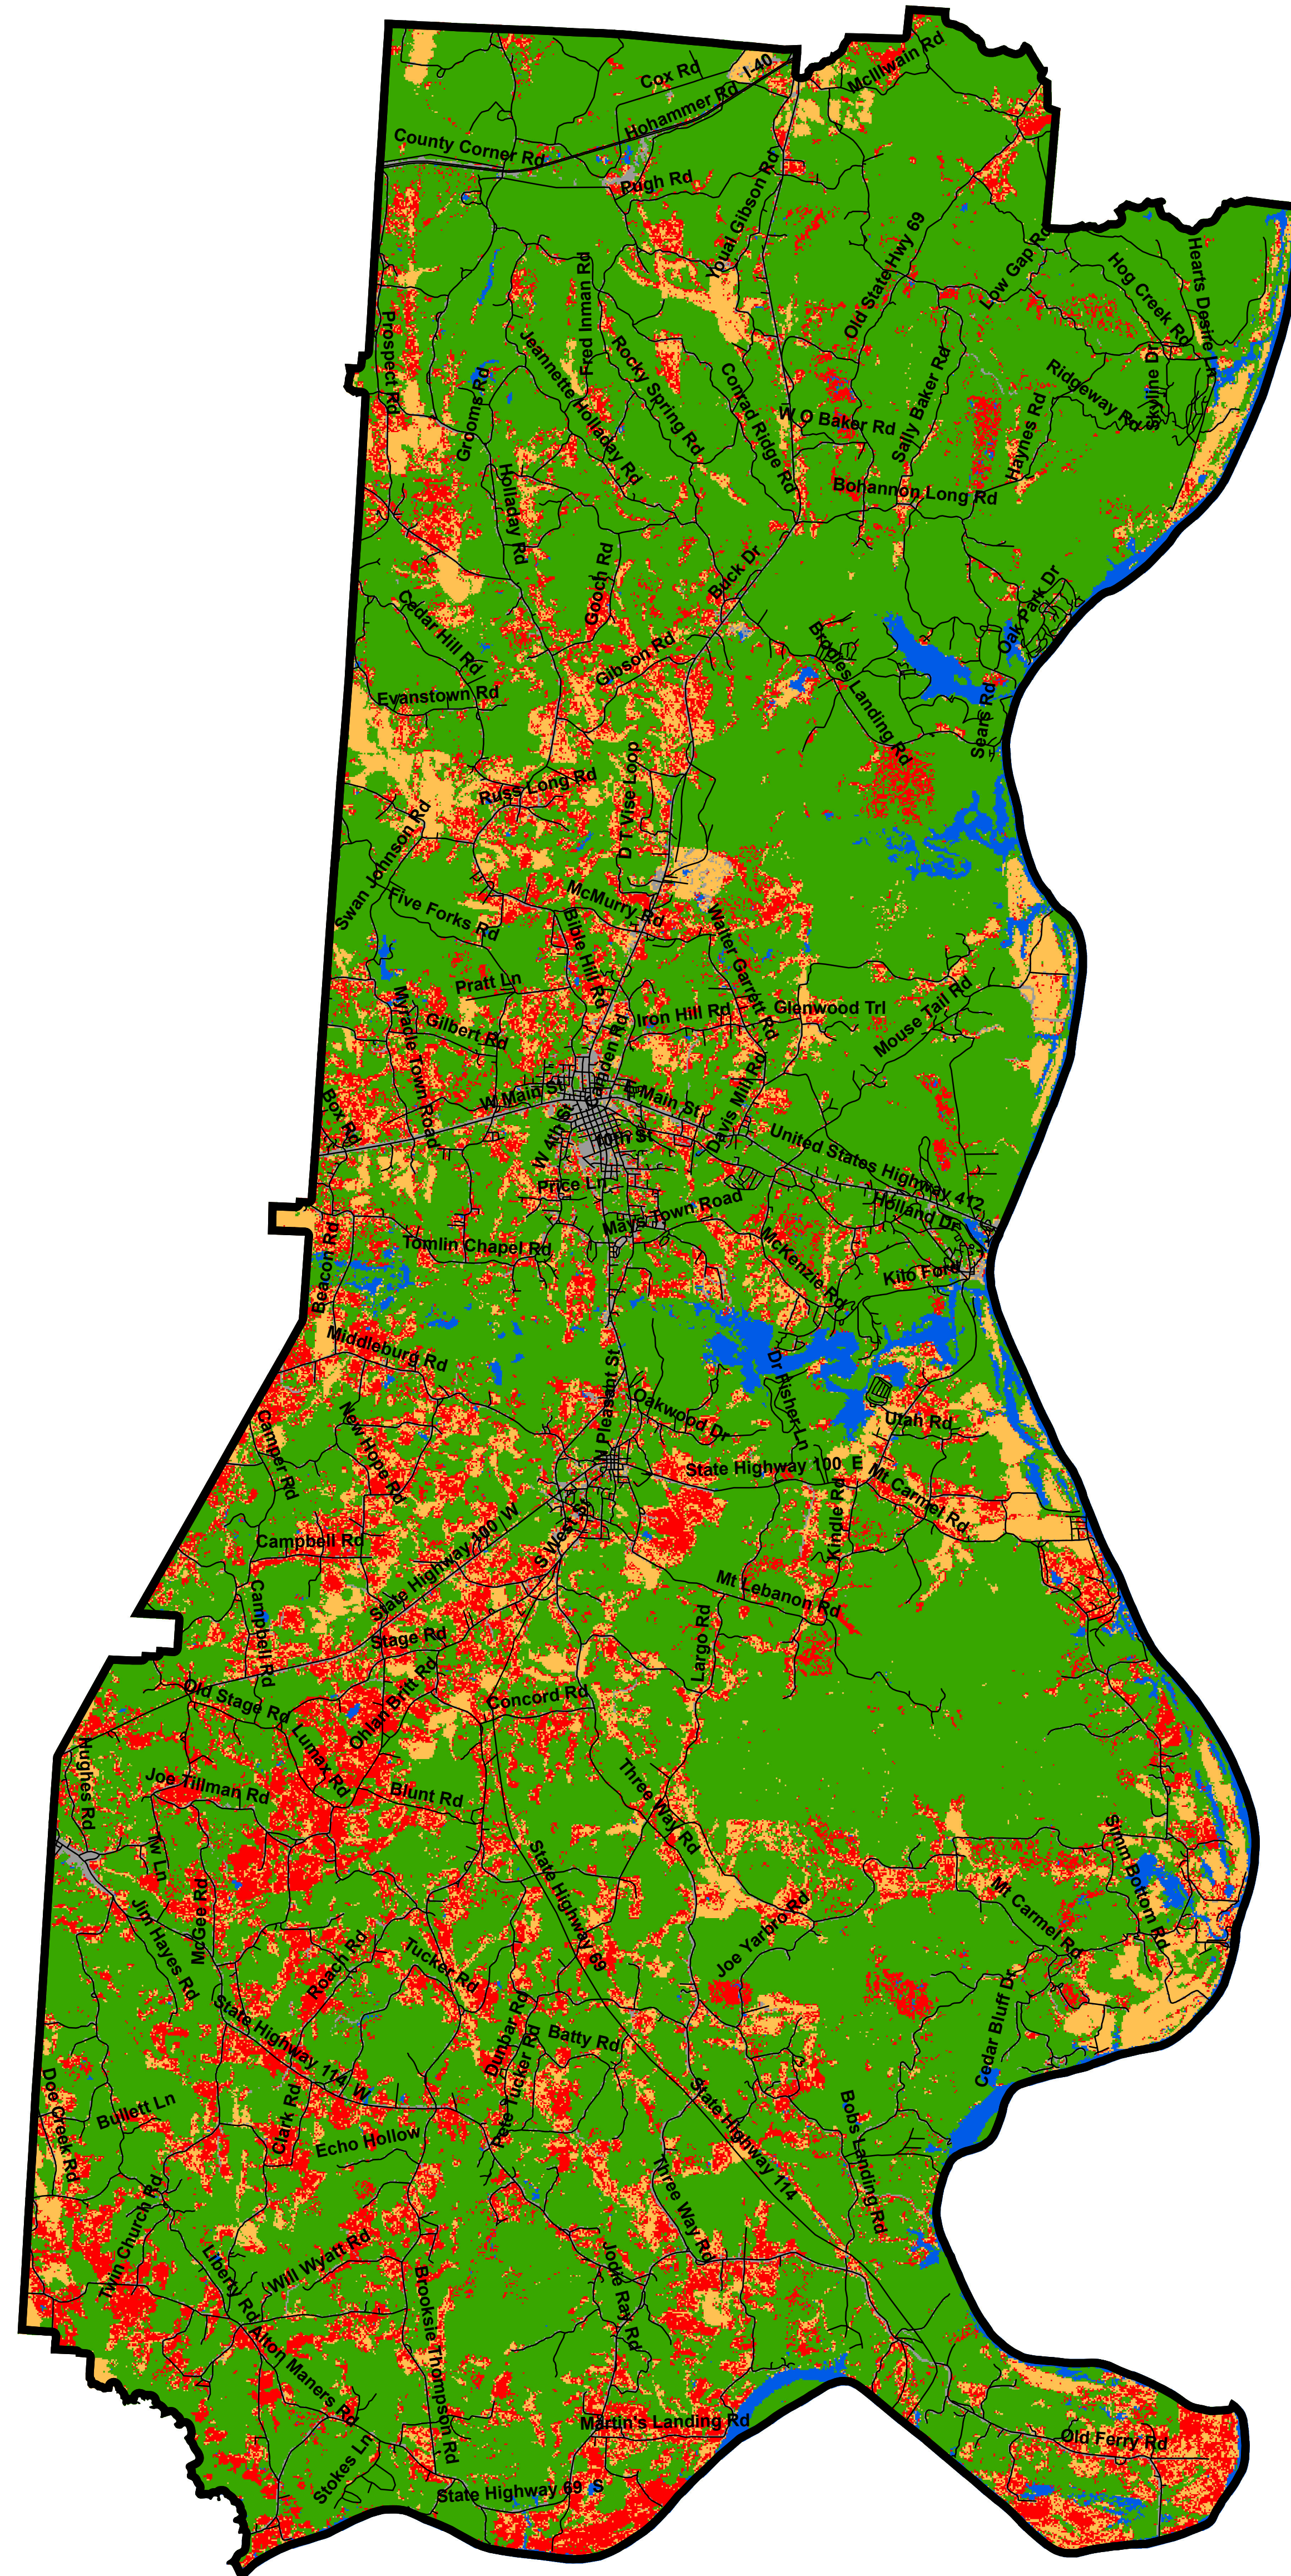

Tennessee State University

Digital Scholarship @ Tennessee State University

Land Use Maps

Cooperative Extension

2021

Decatur County Tennessee Land Use

Richard Link

Tennessee State University

Follow this and additional works at: <https://digitalscholarship.tnstate.edu/land-use-maps>

Recommended Citation

Link, Richard, "Decatur County Tennessee Land Use" (2021). *Land Use Maps*. 20.
<https://digitalscholarship.tnstate.edu/land-use-maps/20>

This Map is brought to you for free and open access by the Cooperative Extension at Digital Scholarship @ Tennessee State University. It has been accepted for inclusion in Land Use Maps by an authorized administrator of Digital Scholarship @ Tennessee State University. For more information, please contact XGE@Tnstate.edu.

Decatur County Tennessee Land Use

Legend

-  Pasture/Hay
-  Cultivated Crops
-  Forest
-  Developed
-  Water

61,000 30,500 0 61,000 Feet