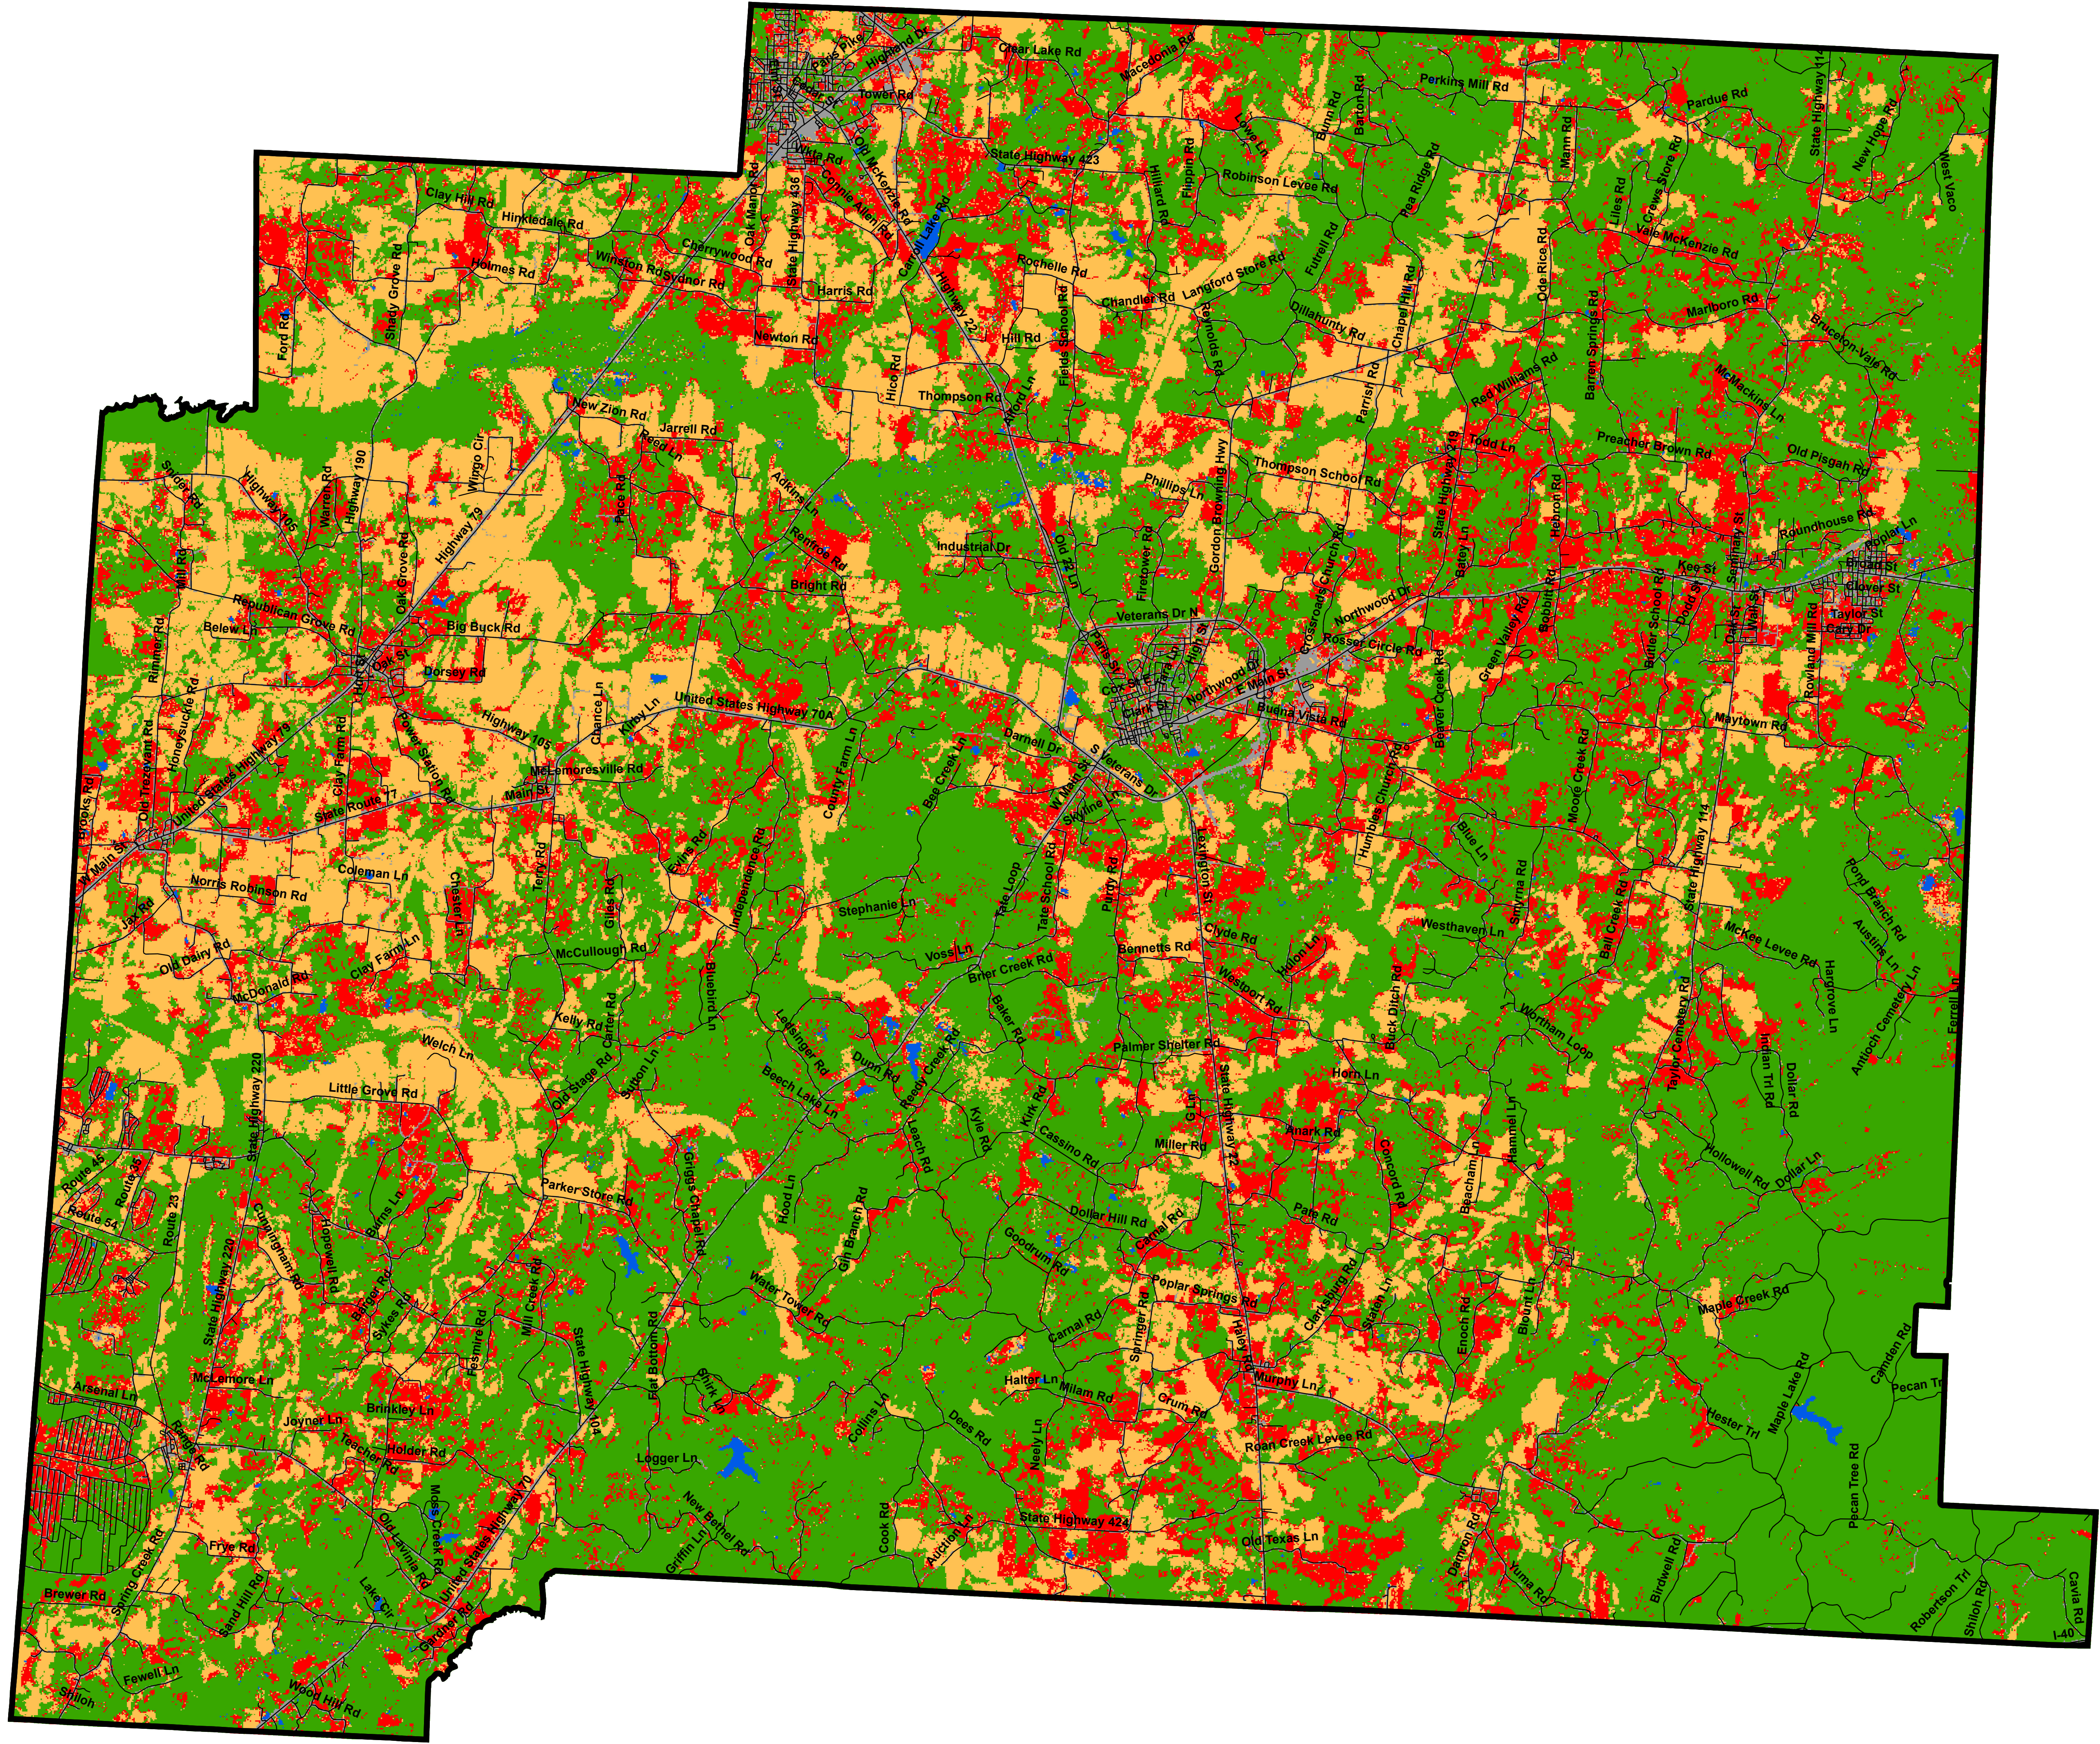

Tennessee State University

Digital Scholarship @ Tennessee State University

Land Use Maps

Cooperative Extension

2021

Carroll County Tennessee Land Use

Richard Link

Tennessee State University

Follow this and additional works at: <https://digitalscholarship.tnstate.edu/land-use-maps>

Recommended Citation

Link, Richard, "Carroll County Tennessee Land Use" (2021). *Land Use Maps*. 9.
<https://digitalscholarship.tnstate.edu/land-use-maps/9>

This Map is brought to you for free and open access by the Cooperative Extension at Digital Scholarship @ Tennessee State University. It has been accepted for inclusion in Land Use Maps by an authorized administrator of Digital Scholarship @ Tennessee State University. For more information, please contact XGE@Tnstate.edu.

Carroll County Tennessee Land Use

Legend

- Pasture/Hay
- Cultivated Crops
- Forest
- Developed
- Water