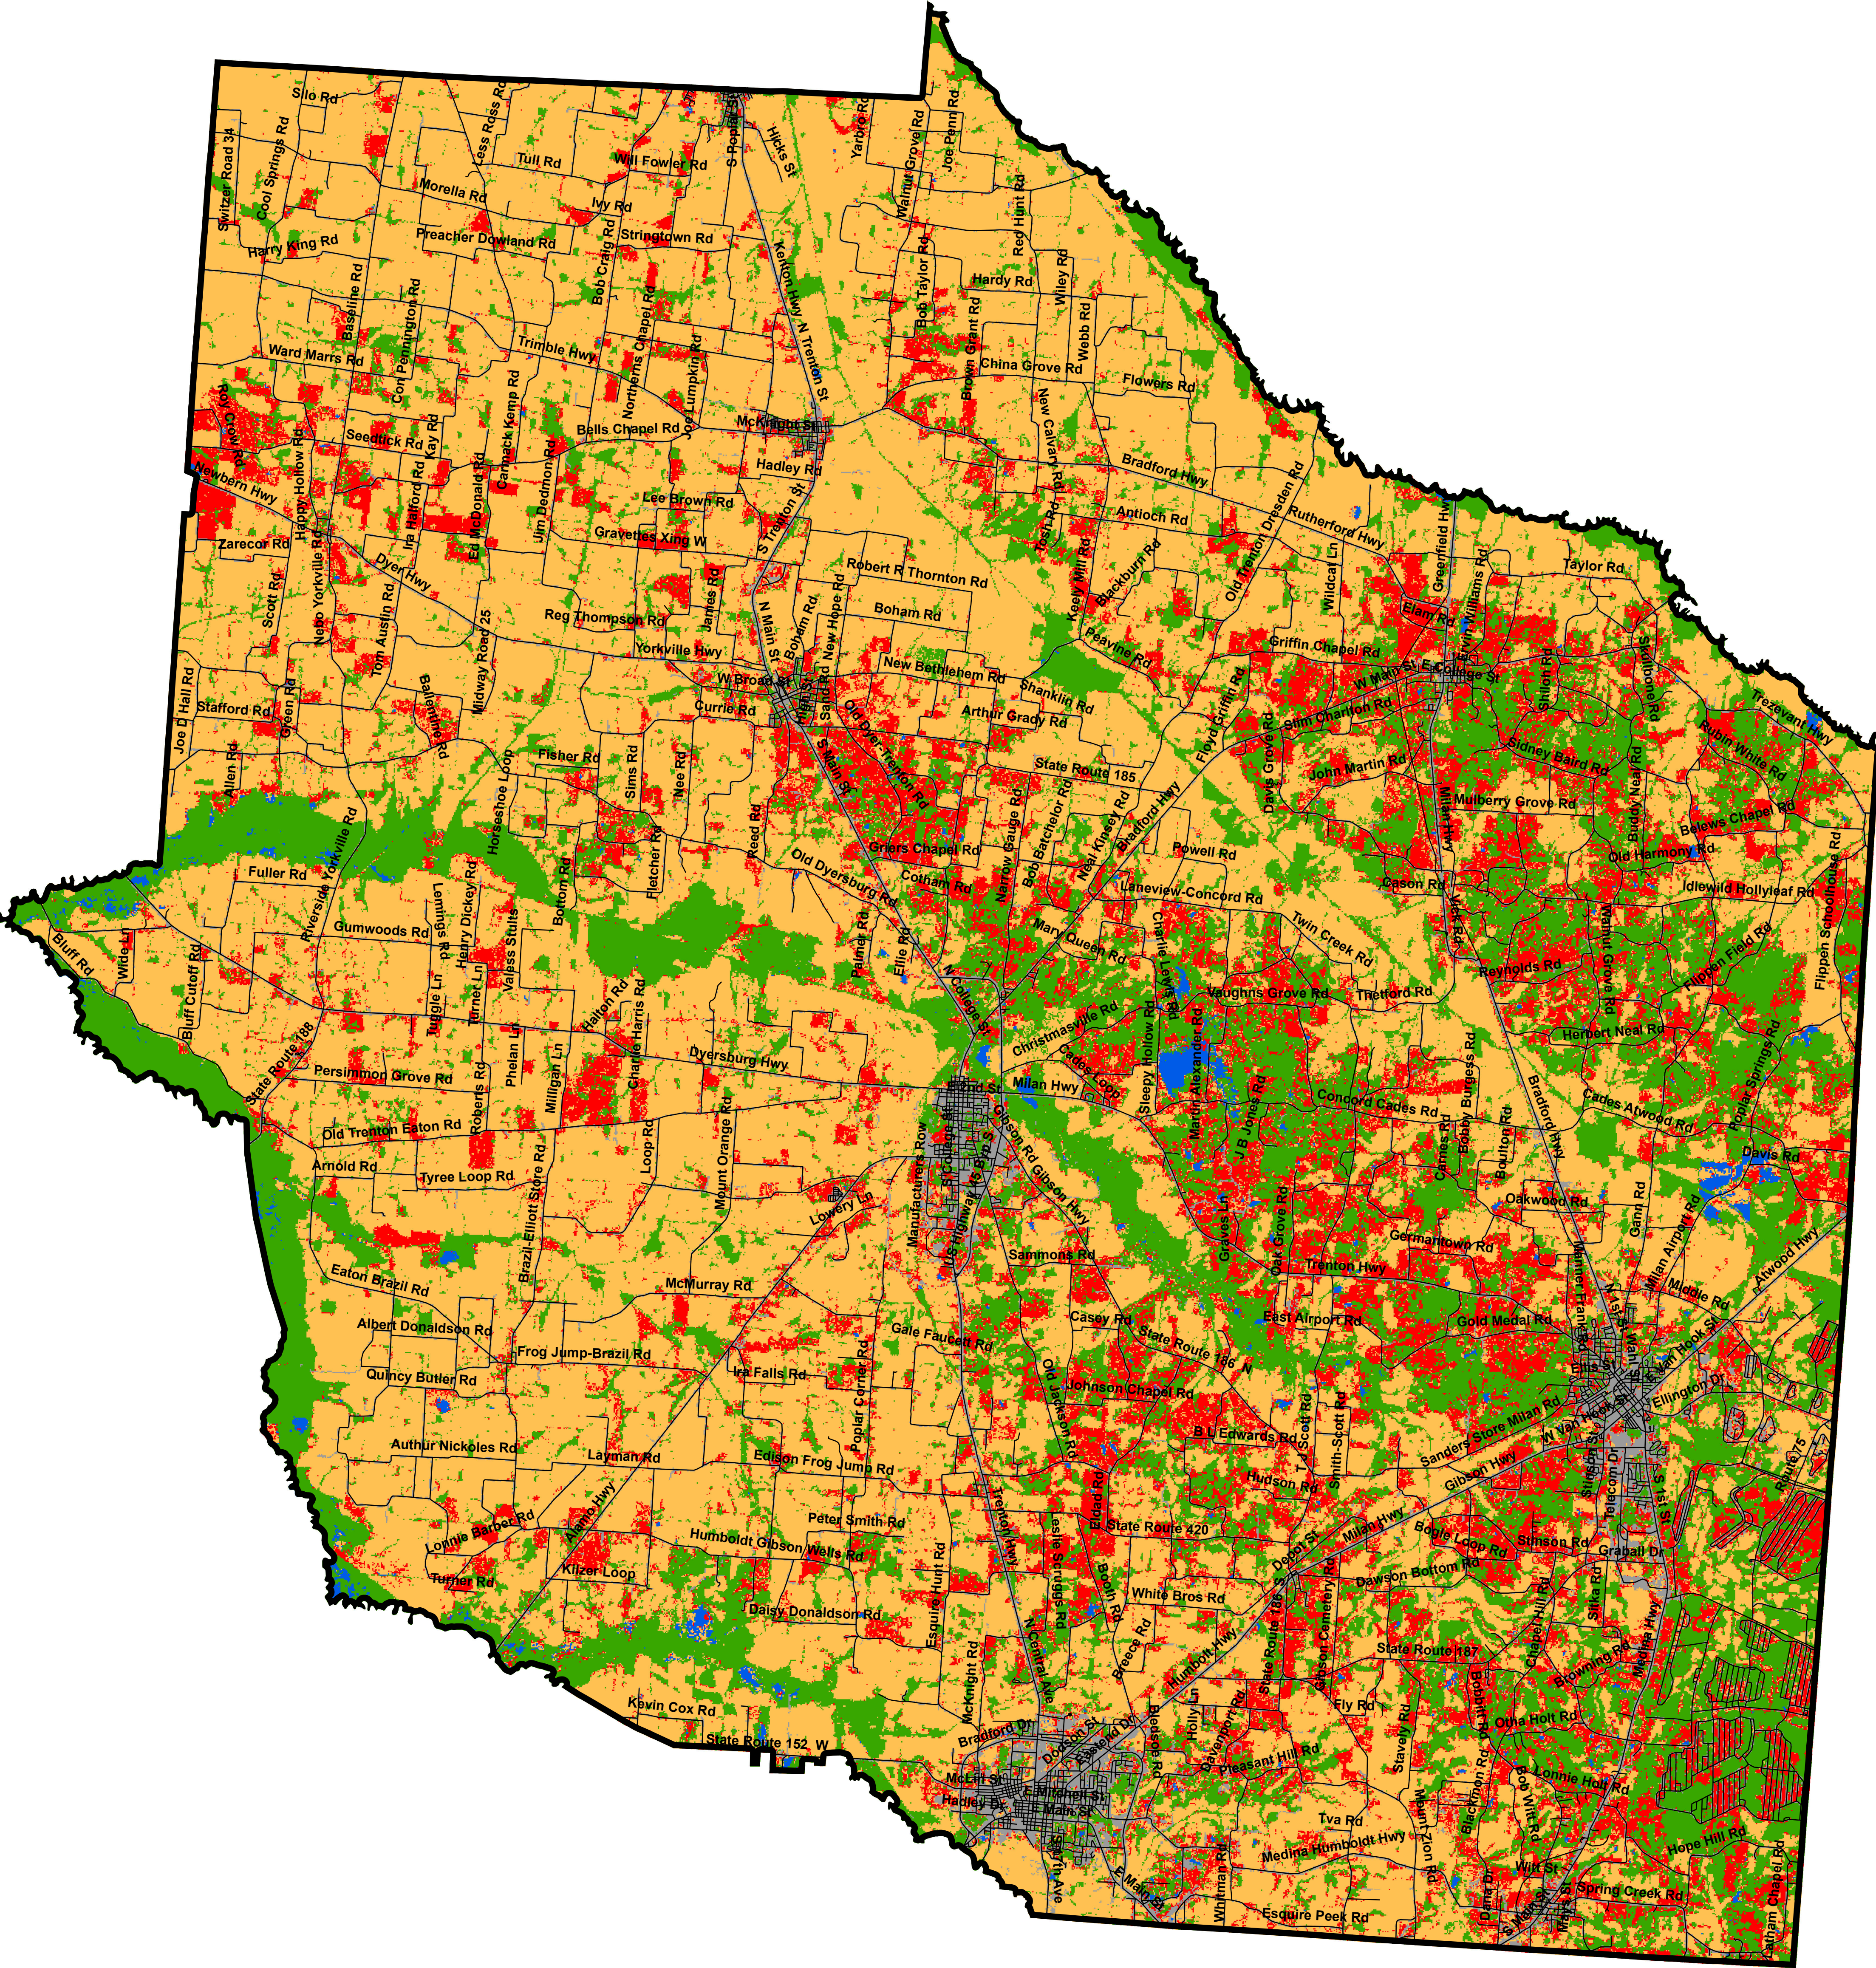

### Gibson County Tennessee Land Use

Richard Link

*Tennessee State University*

Follow this and additional works at: <https://digitalscholarship.tnstate.edu/land-use-maps>

---

#### Recommended Citation

Link, Richard, "Gibson County Tennessee Land Use" (2021). *Land Use Maps*. 27.  
<https://digitalscholarship.tnstate.edu/land-use-maps/27>

This Map is brought to you for free and open access by the Cooperative Extension at Digital Scholarship @ Tennessee State University. It has been accepted for inclusion in Land Use Maps by an authorized administrator of Digital Scholarship @ Tennessee State University. For more information, please contact [XGE@Tnstate.edu](mailto:XGE@Tnstate.edu).

# Gibson County Tennessee Land Use

### Legend

- Pasture/Hay
- Cultivated Crops
- Forest
- Developed
- Water