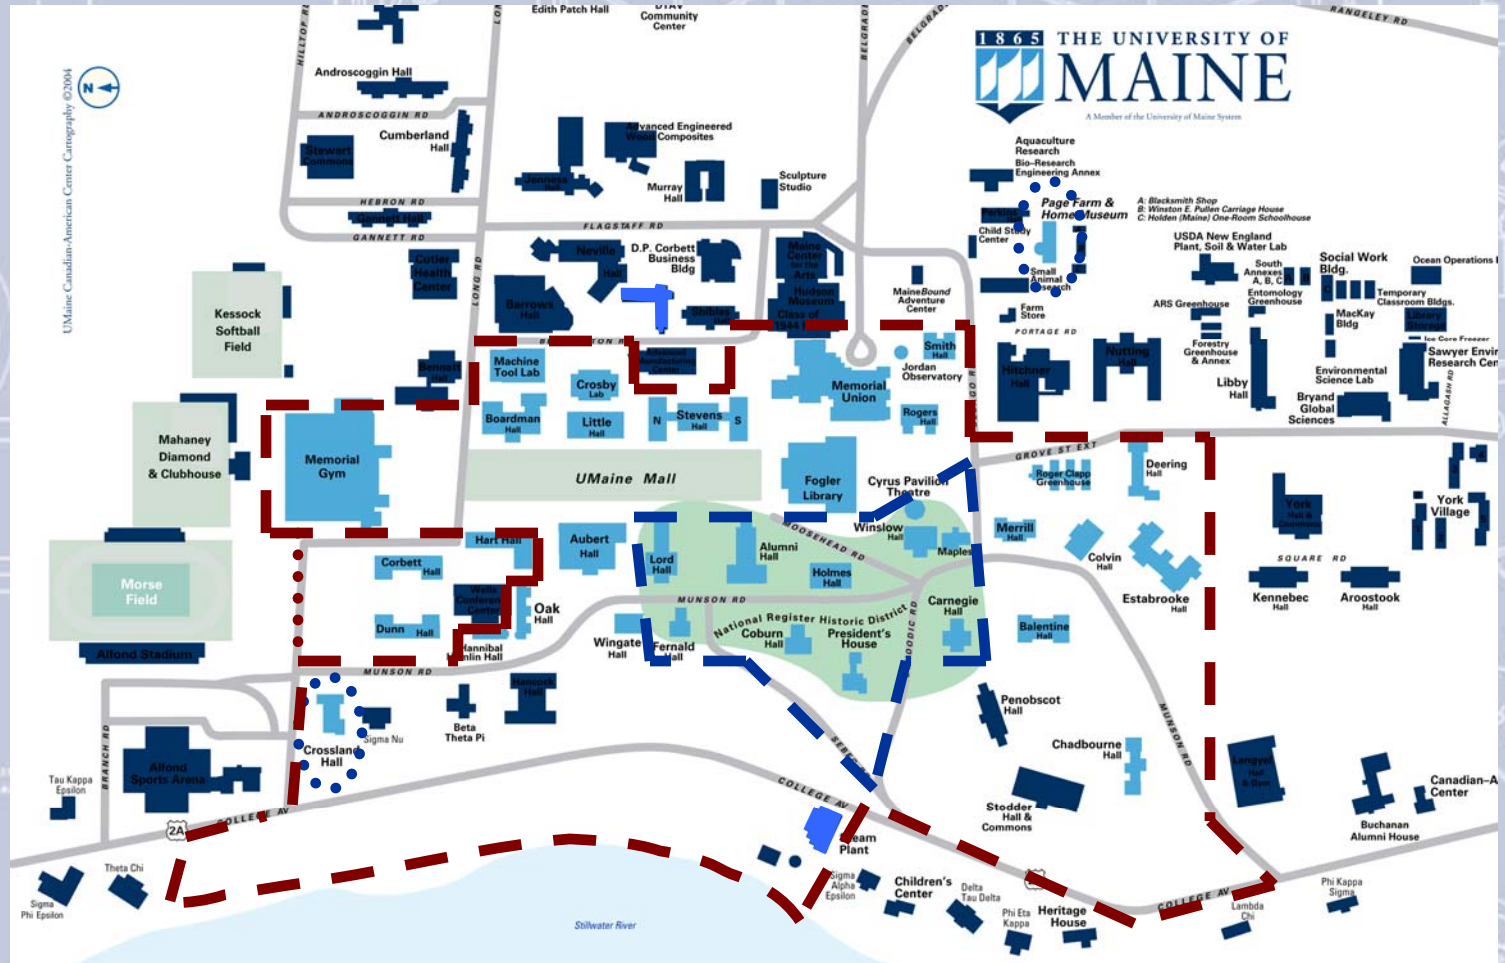

Recommended Expansion of Campus Historic District

4/21/05

UMaine Canadian-American Center Cartography ©2004

- - - - - Proposed NR Boundary
 - - - - - Existing NR Boundary