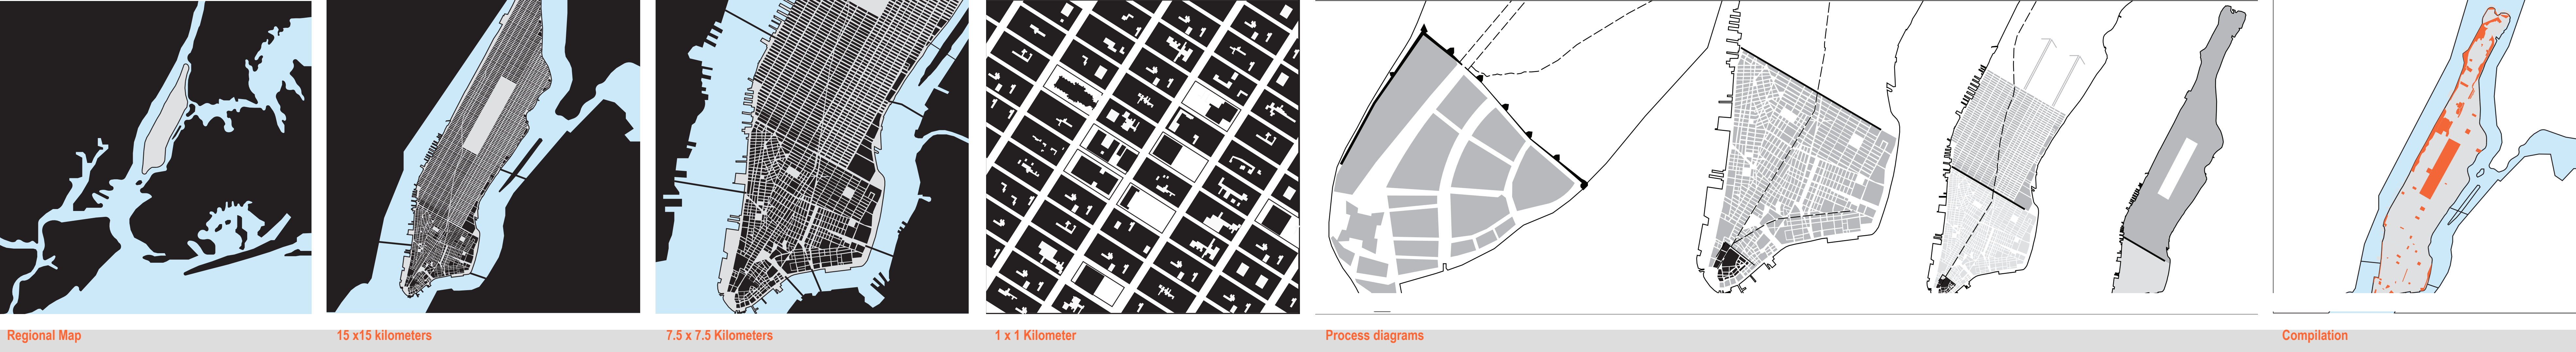

LESSONS from TEN CITIES

The primary ingredient of urban form is the subdivision of territory into public and private urban domains. Every project — urban design, building or landscape — in existing urban cores must understand the arrangement and dimension of lots, blocks and streets and their relationships to pre-existing ecological conditions, prior human occupations, previous interventions, political imprints and cultural desires. It is these relationships that irrigate the basics of urban form with architecture and landscape design potentials.

Atlanta

Chicago

Manhattan

Philadelphia

Amsterdam

Barcelona

Beijing

Berlin

Paris

Shanghai