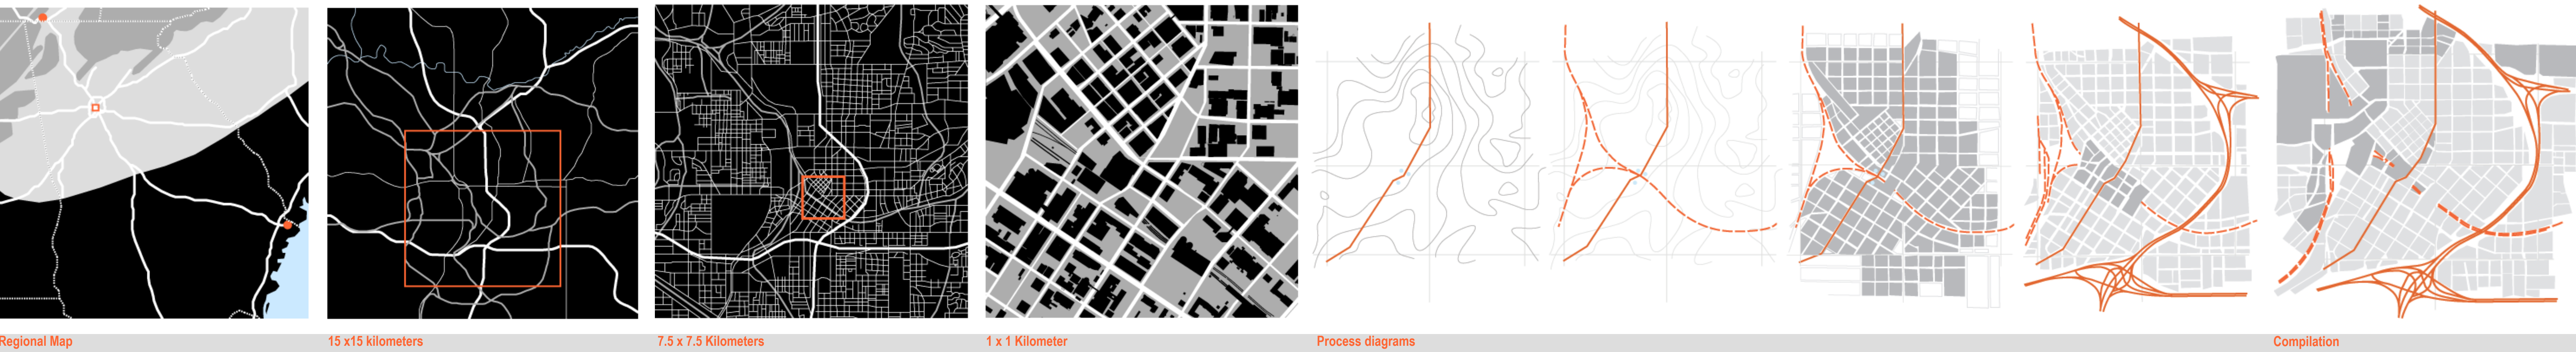

LESSONS from TEN CITIES

The primary ingredient of urban form is the subdivision of territory into public and private urban domains. Every project — urban design, building or landscape — in existing urban cores must understand the arrangement and dimension of lots, blocks and streets and their relationships to pre-existing ecological conditions, prior human occupations, previous interventions, political imprints and cultural desires. It is these relationships that irrigate the basics of urban form with architecture and landscape design potentials.

Atlanta