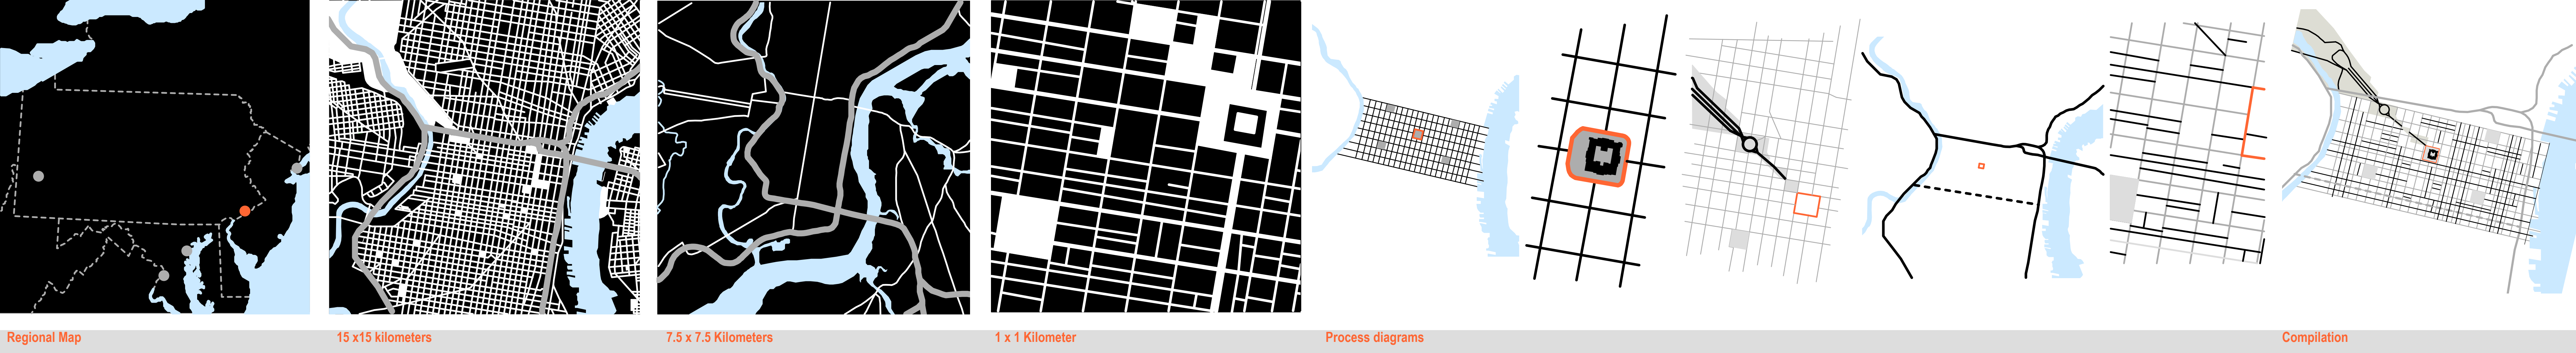

Philadelphia