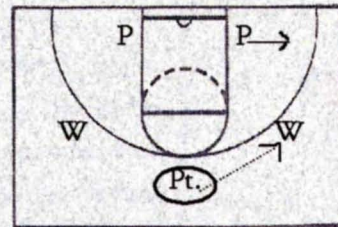

COACH'S CORNER

"RED"

This is a play that we call "Red." It is a quick hitter vs. 2-3 zone we have found to be successful.