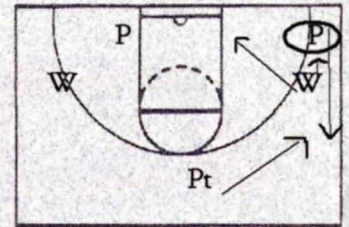

COACH'S CORNER

"RED"

This is a play that we call "Red." It is a quick hitter vs. 2-3 zone we have found to be successful.