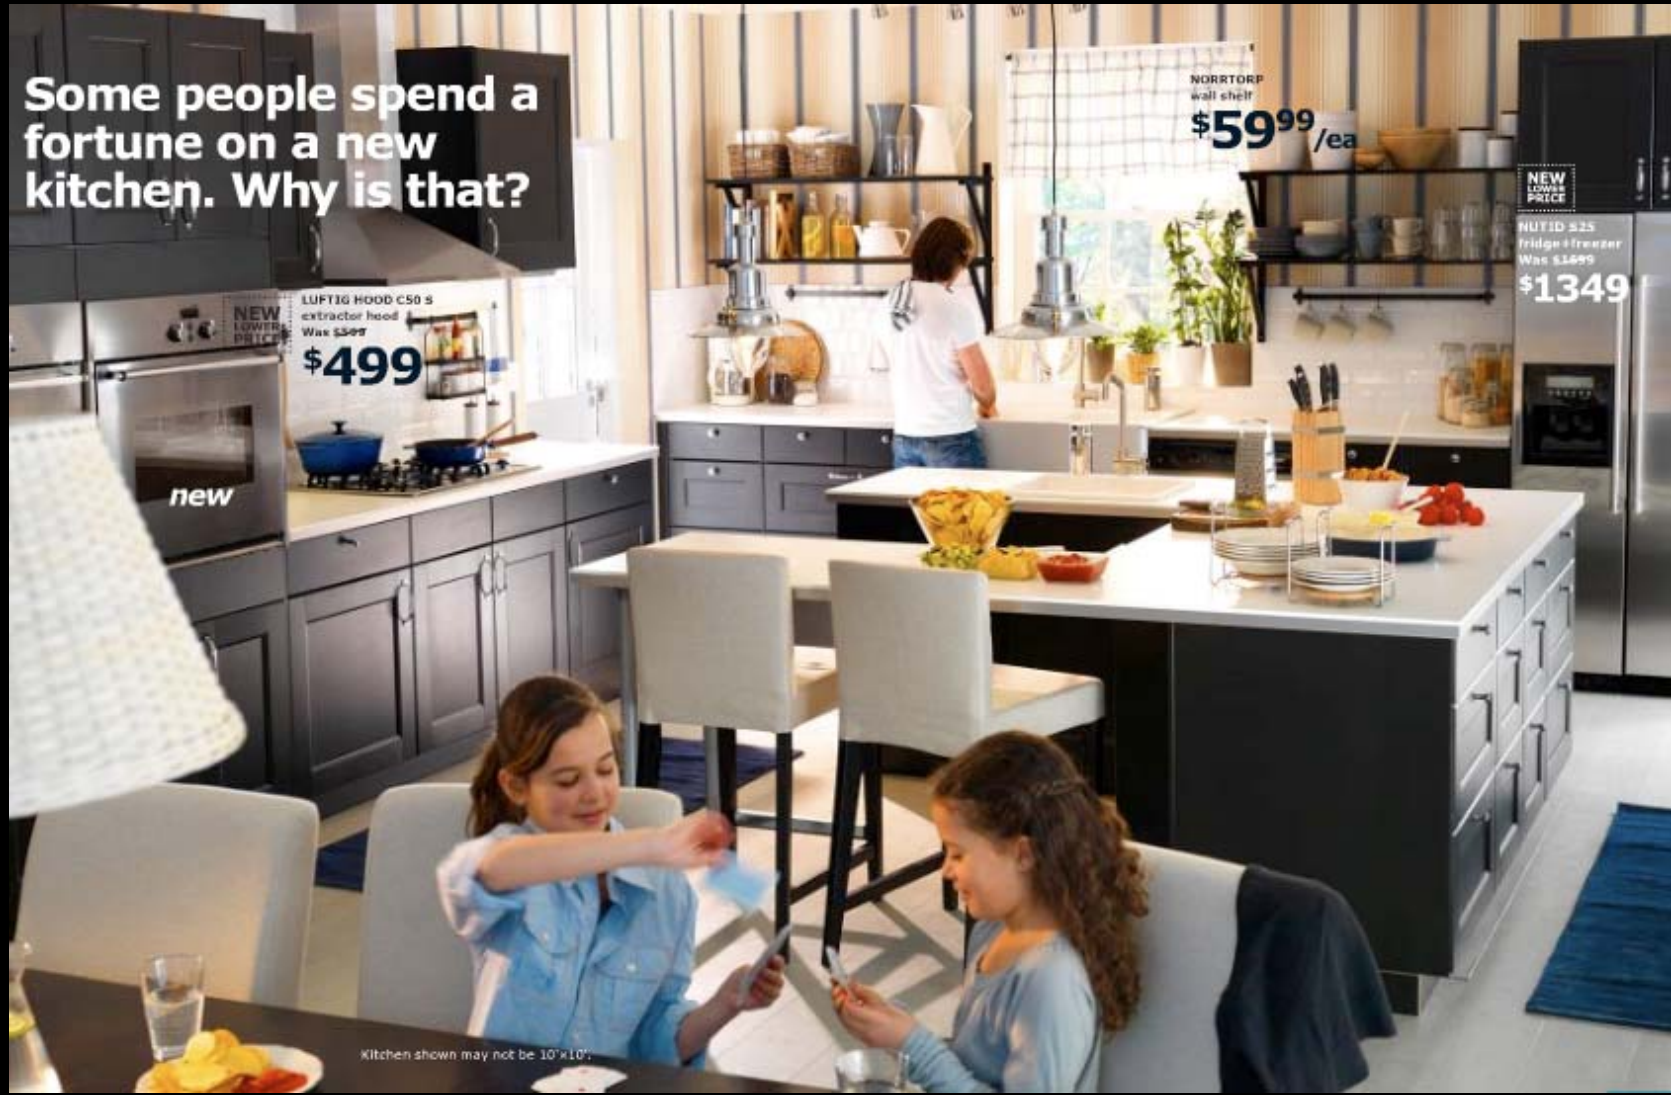

Some people spend a fortune on a new kitchen. Why is that?

NEW LOWER PRICE
LUFTHOOD C50 S
extractor hood
Was $599
$499

NORRTORP
wall shelf
$59⁹⁹/ea

NEW LOWER PRICE
NUTID S25
fridge + freezer
Was $1699
$1349

Kitchen shown may not be 10'x10'.