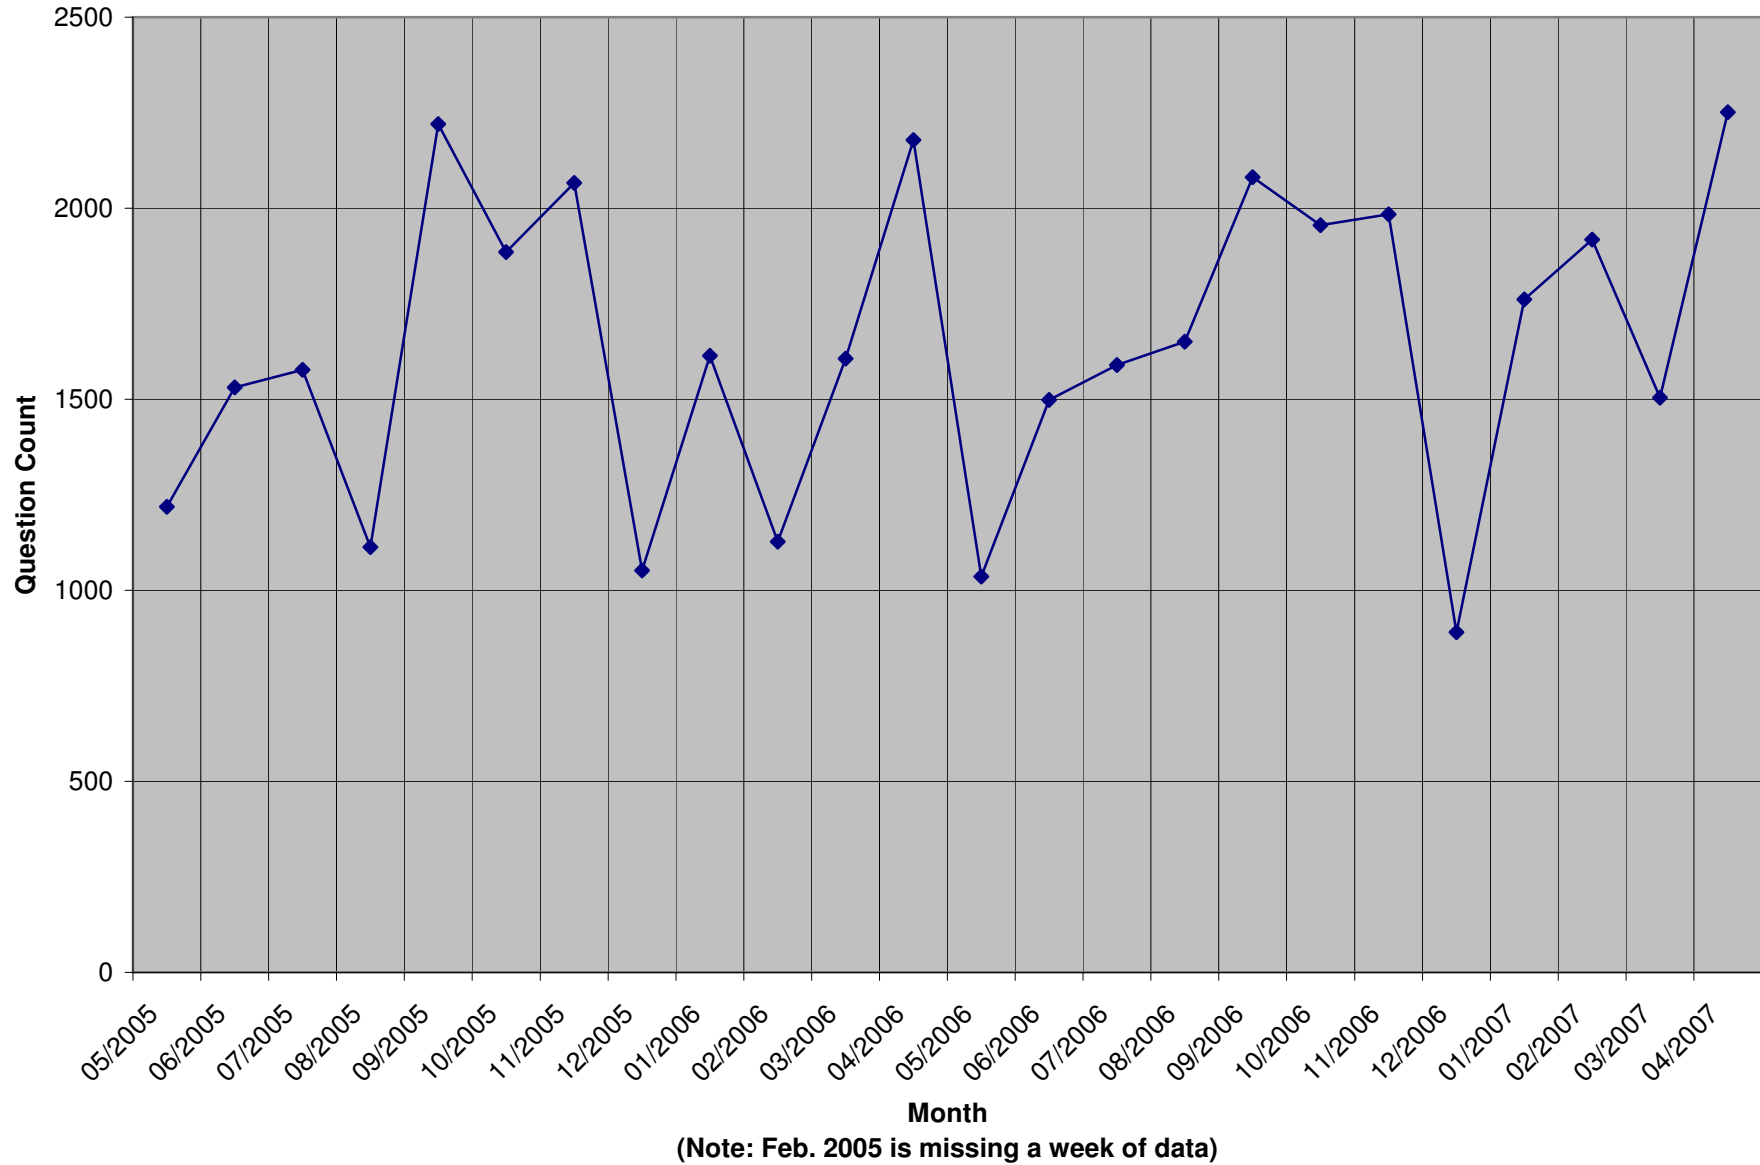

Columbus State University Reference Statistics Monthly Summary - Total Questions