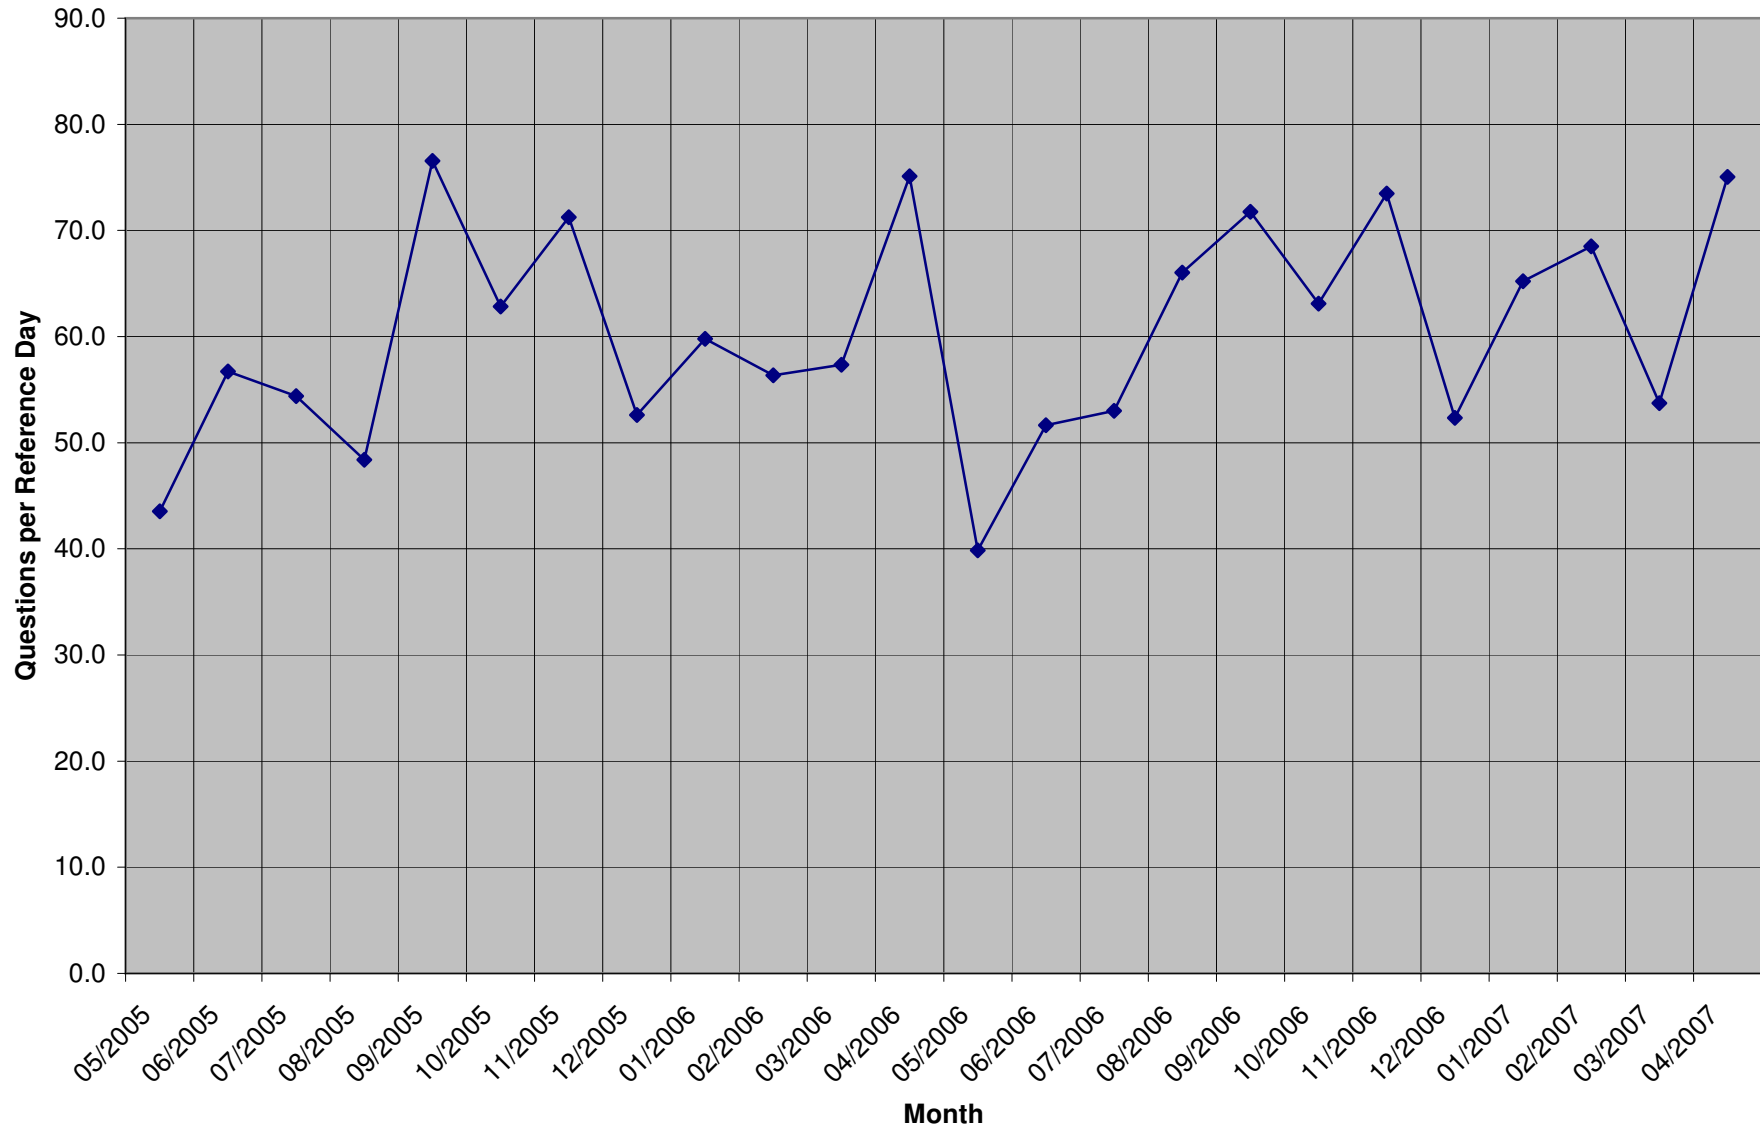

Part of the [Library and Information Science Commons](#)

Columbus State University Reference Statistics Monthly Summary - Total Questions

Columbus State University Reference Statistics Monthly Summary - Question Type

(Note: Feb. 2005 is missing a week of data)

Columbus State University Reference Statistics Monthly Summary - Average Questions

(Note: Feb. 2005 is missing a week of data)

Columbus State University Reference Statistics Monthly Summary - Total Patrons