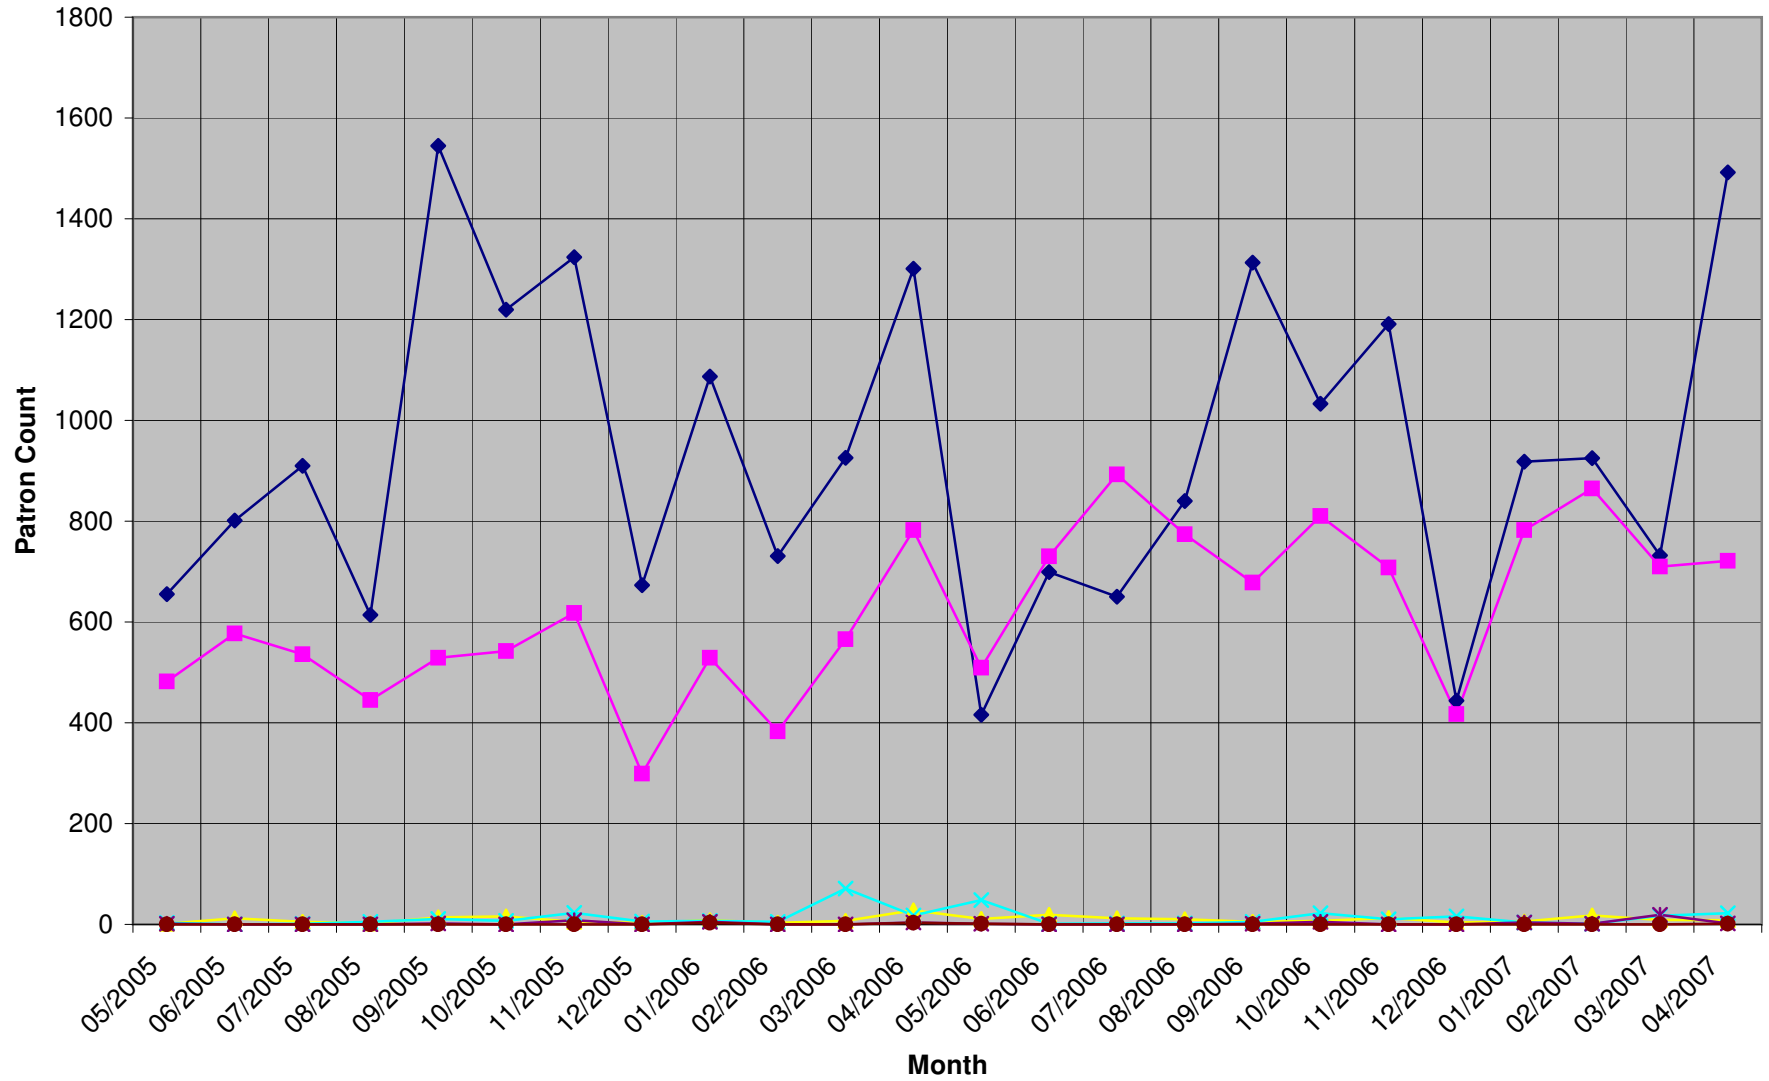

(Note: Feb. 2005 is missing a week of data)

Columbus State University Reference Statistics Monthly Summary - Average Questions

(Note: Feb. 2005 is missing a week of data)

Columbus State University Reference Statistics Monthly Summary - Total Patrons

Columbus State University Reference Statistics Monthly Summary - Patron Type

(Note: Feb. 2005 is missing a week of data)

Columbus State University Reference Statistics Monthly Summary - Average Patrons

(Note: Feb. 2005 is missing a week of data)

Month	Reference Days	Total Questions	Month-Year	Avg Question Per Day
05/2005	28	1219	05/2005	43.5
06/2005	27	1531	06/2005	56.7
07/2005	29	1577	07/2005	54.4
08/2005	23	1113	08/2005	48.4
09/2005	29	2220	09/2005	76.6
10/2005	30	1885	10/2005	62.8
11/2005	29	2066	11/2005	71.2
12/2005	20	1052	12/2005	52.6
01/2006	27	1614	01/2006	59.8
02/2006	20	1127	02/2006	56.4
03/2006	28	1606	03/2006	57.4
04/2006	29	2178	04/2006	75.1
05/2006	26	1036	05/2006	39.8
06/2006	29	1498	06/2006	51.7
07/2006	30	1590	07/2006	53.0
08/2006	25	1651	08/2006	66.0
09/2006	29	2081	09/2006	71.8
10/2006	31	1956	10/2006	63.1
11/2006	27	1984	11/2006	73.5
12/2006	17	890	12/2006	52.4
01/2007	27	1761	01/2007	65.2
02/2007	28	1918	02/2007	68.5
03/2007	28	1504	03/2007	53.7
04/2007	30	2251	04/2007	75.0