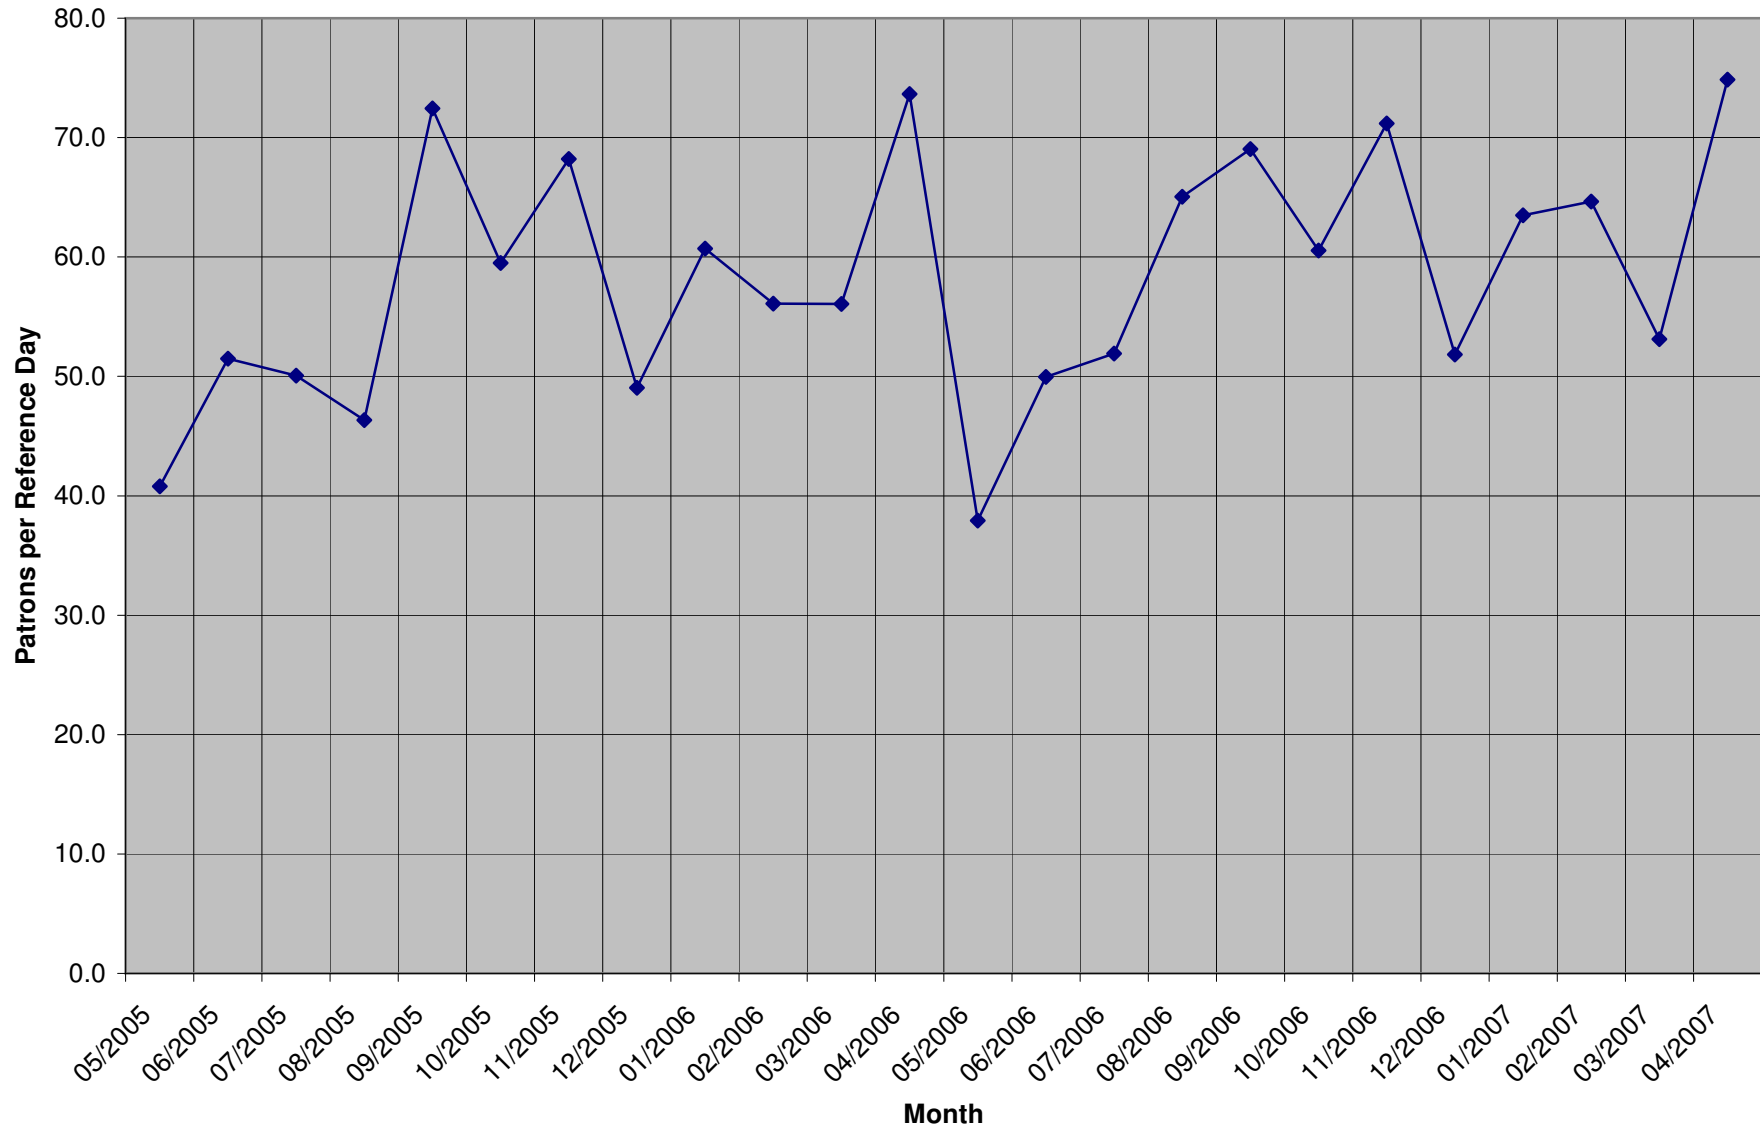

Columbus State University Reference Statistics Monthly Summary - Average Patrons

(Note: Feb. 2005 is missing a week of data)

Columbus State University Reference Statistics

QUESTION DATA

Month	Directional	Informational	Instructional	Misc	Non-CSU Logins	Research	Telephone
05/2005	56	338	195	14	484	81	51
06/2005	78	340	362	35	567	92	57
07/2005	112	365	338	43	576	103	40
08/2005	59	289	206	38	414	52	55
09/2005	168	552	699	52	541	137	71
10/2005	147	506	423	53	521	177	58
11/2005	155	520	484	93	540	195	79
12/2005	62	338	206	33	305	80	28
01/2006	82	487	414	44	432	96	59
02/2006	70	293	285	30	317	92	40
03/2006	90	442	355	26	470	171	52
04/2006	139	671	395	64	620	205	84
05/2006	29	219	198	43	435	63	49
06/2006	50	345	303	21	636	83	60
07/2006	52	283	245	35	781	143	51
08/2006	42	410	397	14	677	74	37
09/2006	95	510	490	45	624	247	70
10/2006	67	476	361	44	704	228	76
11/2006	93	505	409	46	608	255	68
12/2006	28	194	124	17	391	117	19
01/2007	67	404	366	36	717	115	56
02/2007	76	420	325	38	775	223	61
03/2007	39	264	270	30	658	197	46
04/2007	80	556	615	41	642	268	49

Month	Reference Days	Total Questions	Month-Year	Avg Question Per Day
05/2005	28	1219	05/2005	43.5
06/2005	27	1531	06/2005	56.7
07/2005	29	1577	07/2005	54.4
08/2005	23	1113	08/2005	48.4
09/2005	29	2220	09/2005	76.6
10/2005	30	1885	10/2005	62.8
11/2005	29	2066	11/2005	71.2
12/2005	20	1052	12/2005	52.6
01/2006	27	1614	01/2006	59.8
02/2006	20	1127	02/2006	56.4
03/2006	28	1606	03/2006	57.4
04/2006	29	2178	04/2006	75.1
05/2006	26	1036	05/2006	39.8
06/2006	29	1498	06/2006	51.7
07/2006	30	1590	07/2006	53.0
08/2006	25	1651	08/2006	66.0
09/2006	29	2081	09/2006	71.8
10/2006	31	1956	10/2006	63.1
11/2006	27	1984	11/2006	73.5
12/2006	17	890	12/2006	52.4
01/2007	27	1761	01/2007	65.2
02/2007	28	1918	02/2007	68.5
03/2007	28	1504	03/2007	53.7
04/2007	30	2251	04/2007	75.0