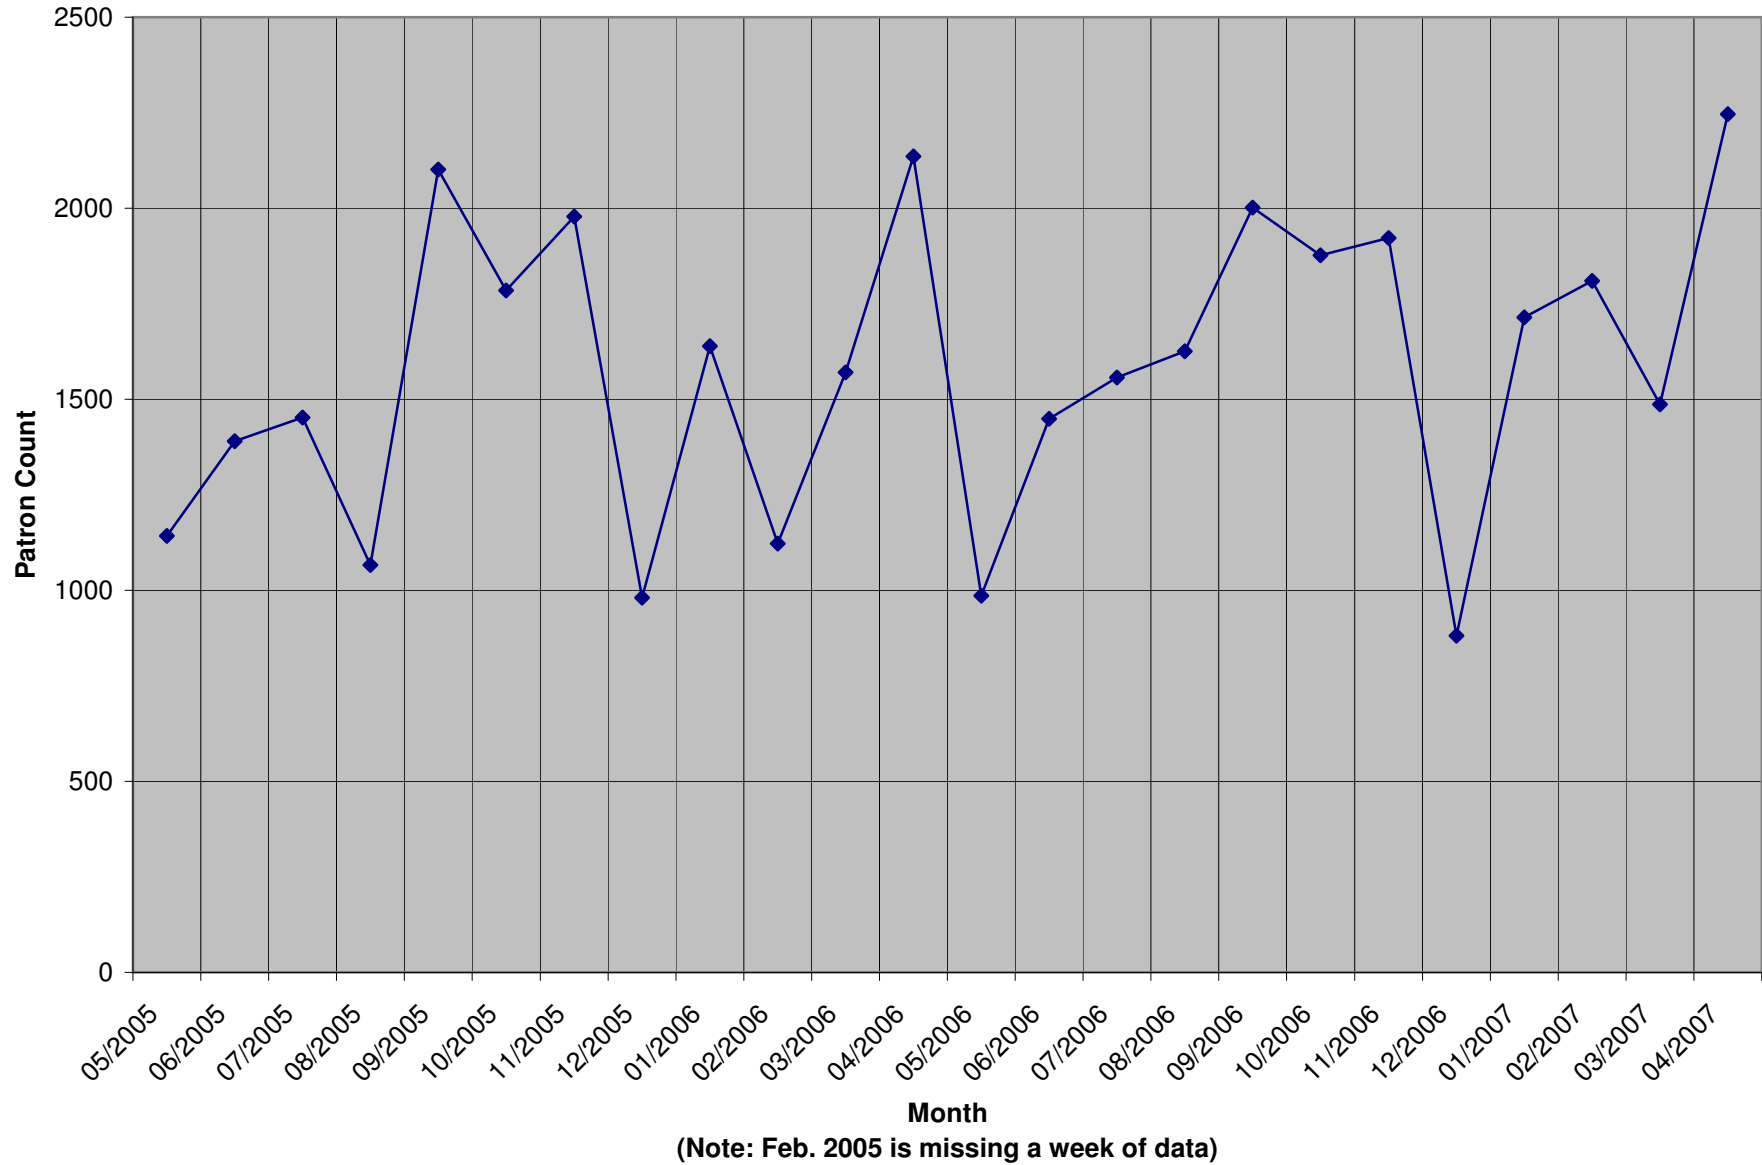

(Note: Feb. 2005 is missing a week of data)

Columbus State University Reference Statistics Monthly Summary - Average Questions

(Note: Feb. 2005 is missing a week of data)

Columbus State University Reference Statistics Monthly Summary - Total Patrons

Columbus State University Reference Statistics Monthly Summary - Patron Type

(Note: Feb. 2005 is missing a week of data)

Columbus State University Reference Statistics Monthly Summary - Average Patrons

(Note: Feb. 2005 is missing a week of data)