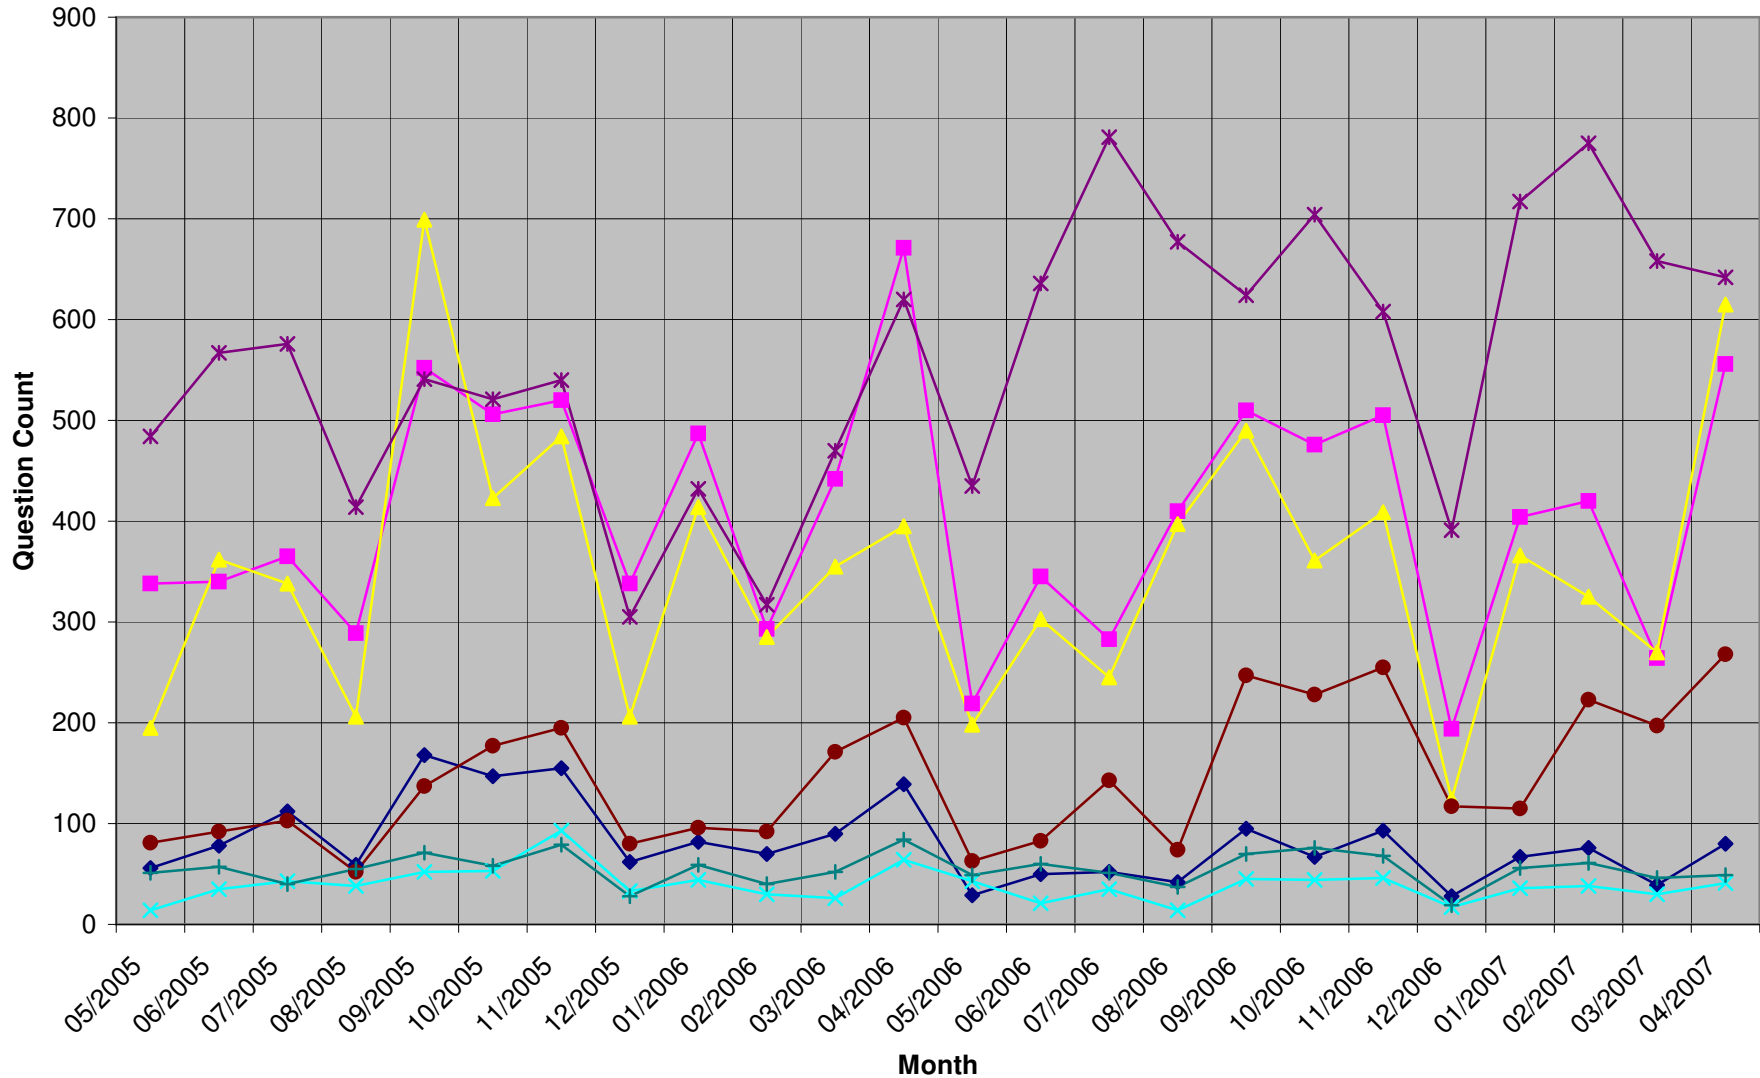

Columbus State University

CSU ePress

Library Statistics

CSU Libraries

2005

2005-2007 Reference Statistics: Total Questions by Month

Callie McGinnis

Follow this and additional works at: <https://csuepress.columbusstate.edu/statistics>

(Note: Feb. 2005 is missing a week of data)

Columbus State University Reference Statistics Monthly Summary - Average Questions

(Note: Feb. 2005 is missing a week of data)

Columbus State University Reference Statistics Monthly Summary - Total Patrons

Month	Reference Days	Total Questions	Month-Year	Avg Question Per Day
05/2005	28	1219	05/2005	43.5
06/2005	27	1531	06/2005	56.7
07/2005	29	1577	07/2005	54.4
08/2005	23	1113	08/2005	48.4
09/2005	29	2220	09/2005	76.6
10/2005	30	1885	10/2005	62.8
11/2005	29	2066	11/2005	71.2
12/2005	20	1052	12/2005	52.6
01/2006	27	1614	01/2006	59.8
02/2006	20	1127	02/2006	56.4
03/2006	28	1606	03/2006	57.4
04/2006	29	2178	04/2006	75.1
05/2006	26	1036	05/2006	39.8
06/2006	29	1498	06/2006	51.7
07/2006	30	1590	07/2006	53.0
08/2006	25	1651	08/2006	66.0
09/2006	29	2081	09/2006	71.8
10/2006	31	1956	10/2006	63.1
11/2006	27	1984	11/2006	73.5
12/2006	17	890	12/2006	52.4
01/2007	27	1761	01/2007	65.2
02/2007	28	1918	02/2007	68.5
03/2007	28	1504	03/2007	53.7
04/2007	30	2251	04/2007	75.0