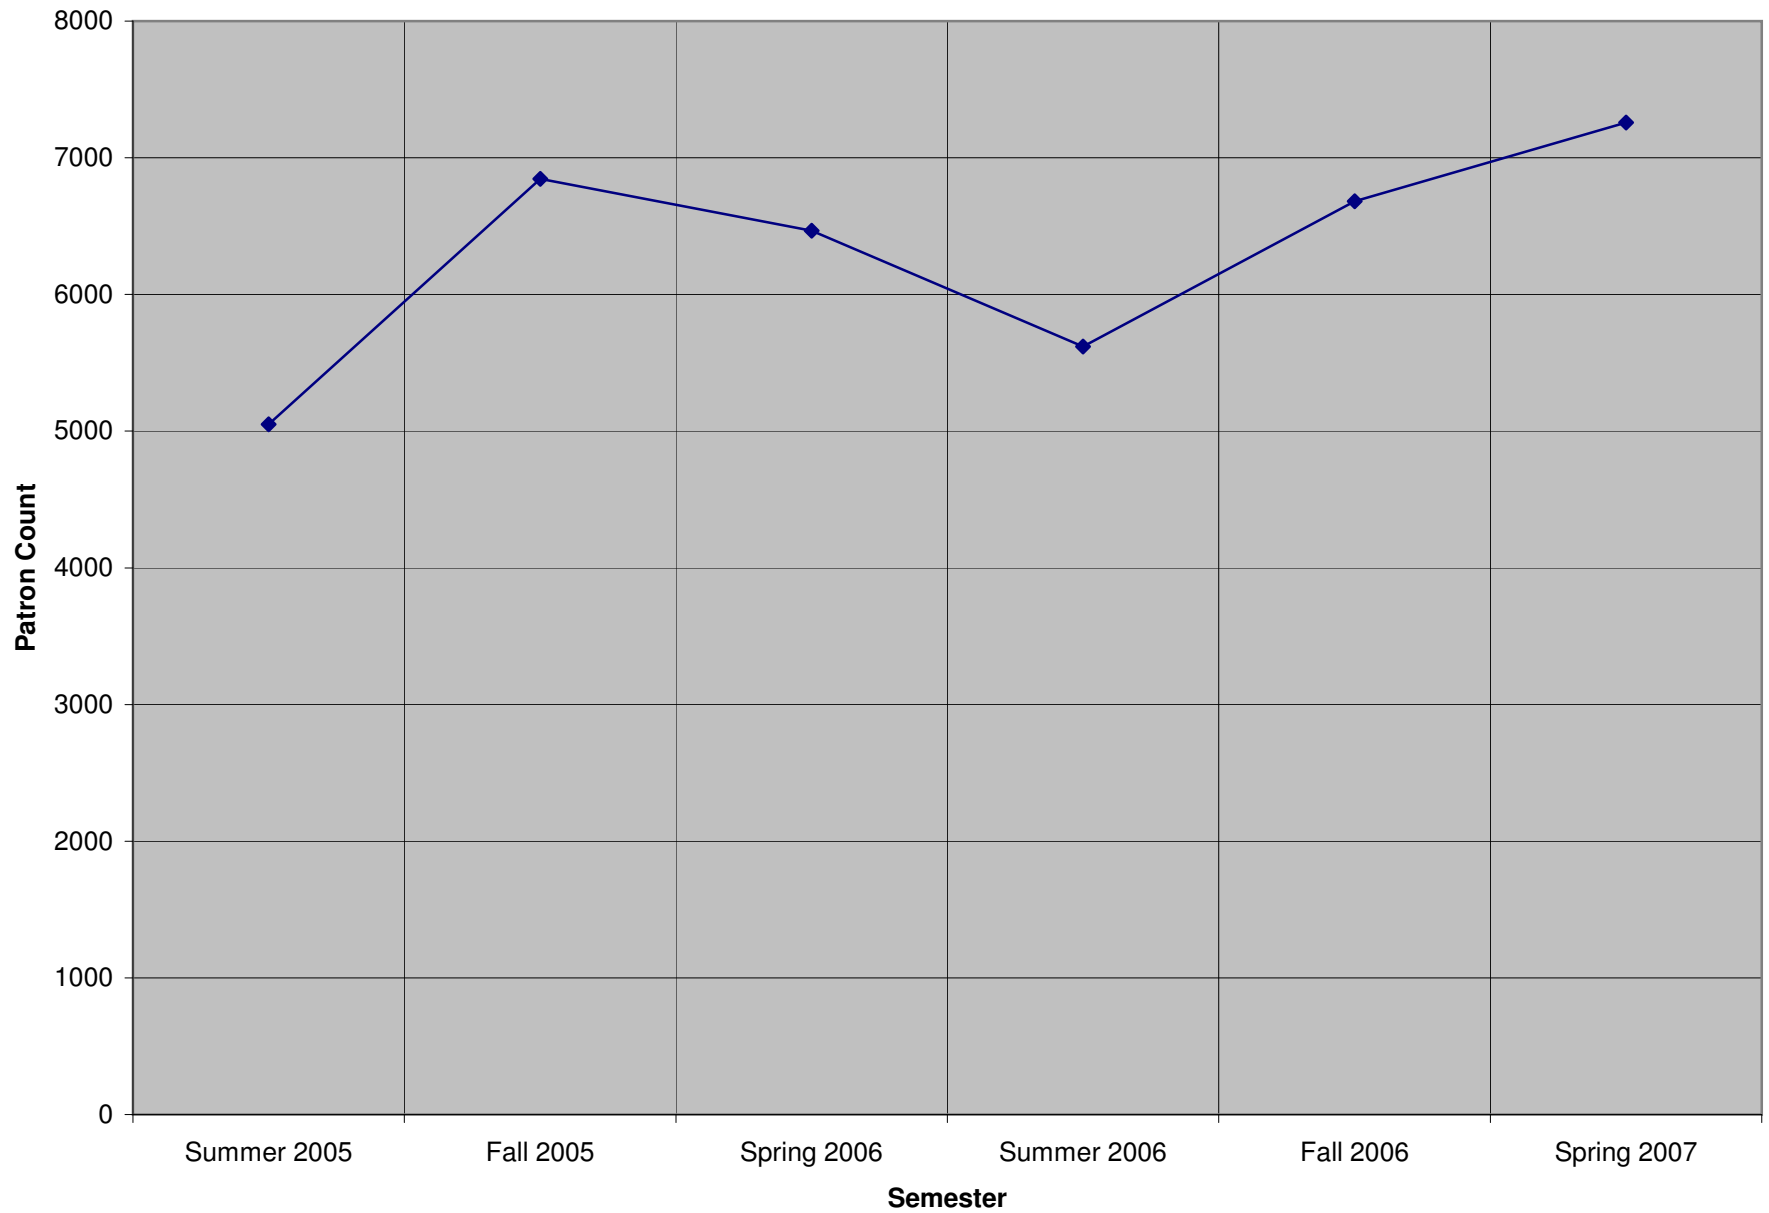

 Part of the [Library and Information Science Commons](#)

**Columbus State University Reference Statistics
Semester Summary - Total Questions**

Columbus State University Reference Statistics Semester Summary - Question Type

◆ Directional ■ Informational ▲ Instructional × Misc * Non-CSU Logins ● Research + Telephone

Columbus State University Reference Statistics Semester Summary - Total Patrons

Columbus State University Reference Statistics Semester Summary - Patron Type