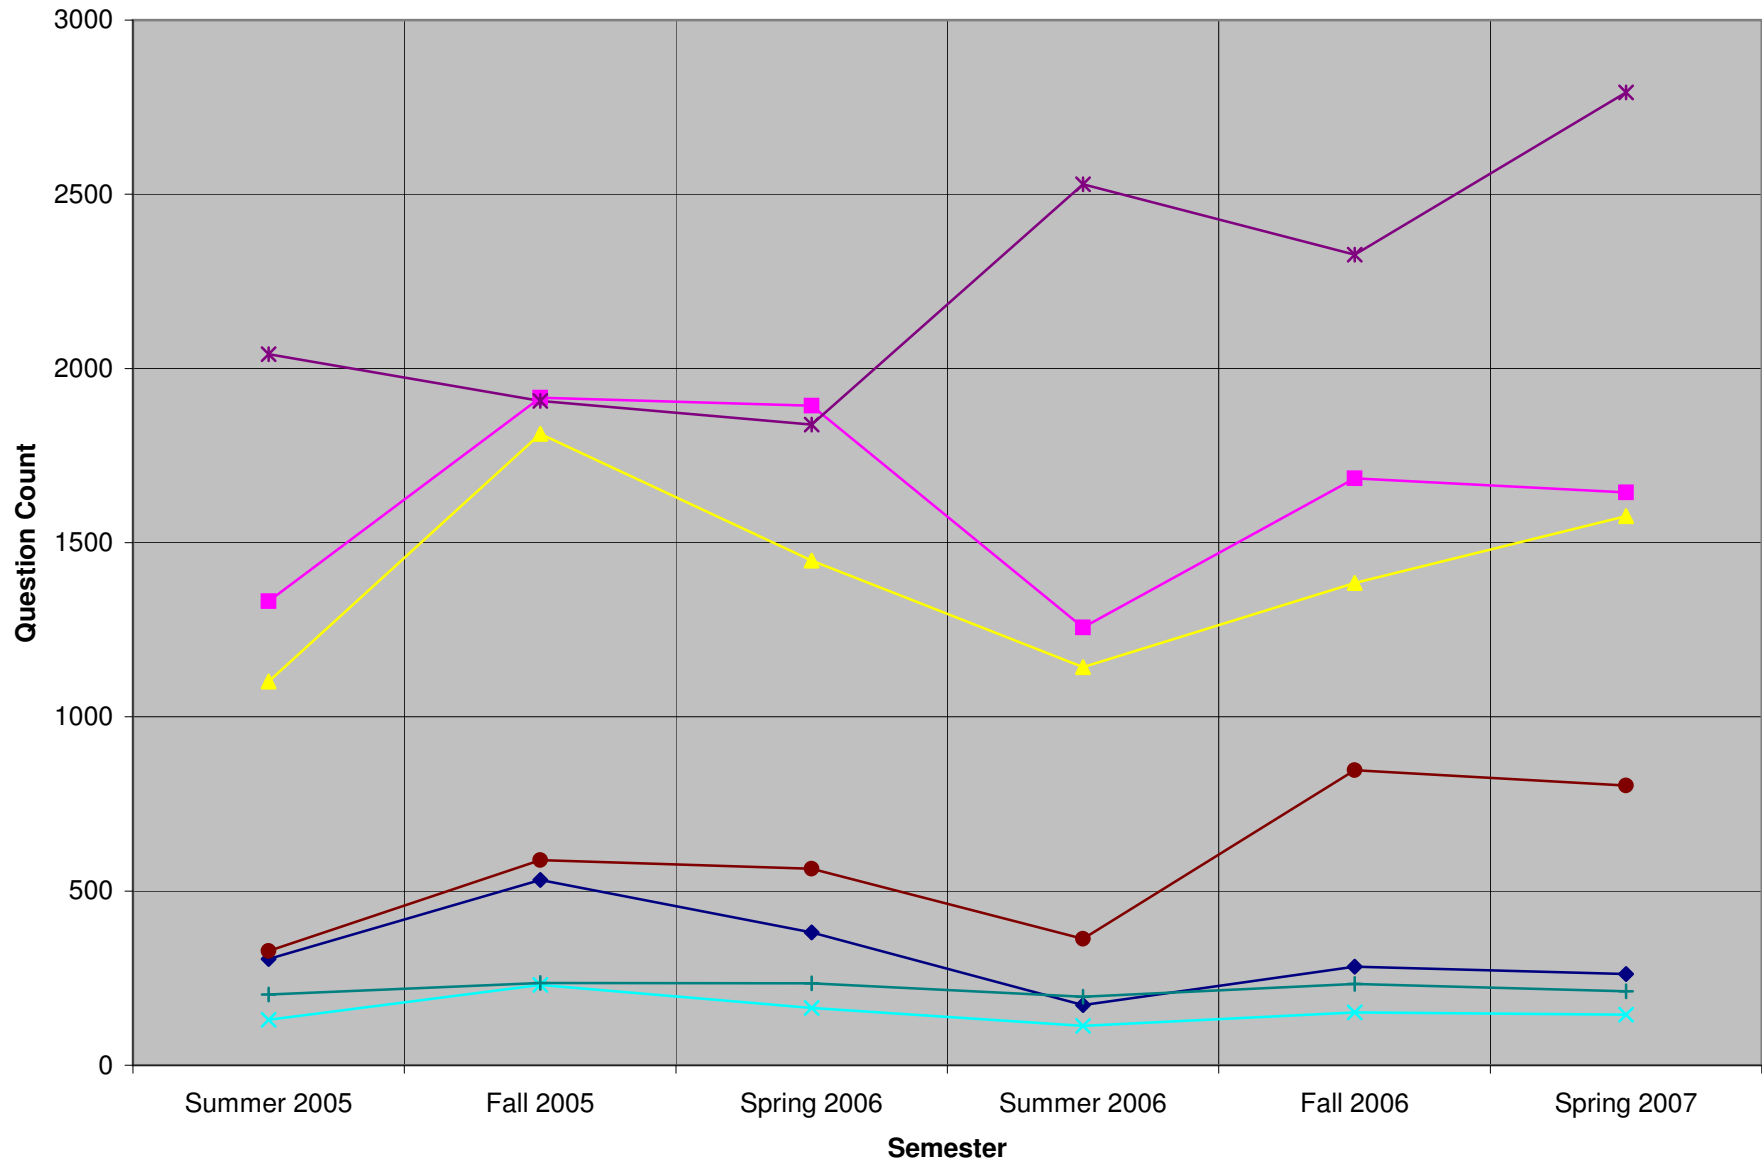

Columbus State University
CSU ePress

Library Statistics

CSU Libraries

2005

2005-2007 Reference Statistics: Total Questions by Semester

Callie McGinnis

Follow this and additional works at: <https://csuepress.columbusstate.edu/statistics>

 Part of the [Library and Information Science Commons](#)

**Columbus State University Reference Statistics
Semester Summary - Total Questions**

Columbus State University Reference Statistics Semester Summary - Question Type

◆ Directional ■ Informational ▲ Instructional × Misc * Non-CSU Logins ● Research + Telephone

Columbus State University Reference Statistics Semester Summary - Total Patrons

Columbus State University Reference Statistics Semester Summary - Patron Type