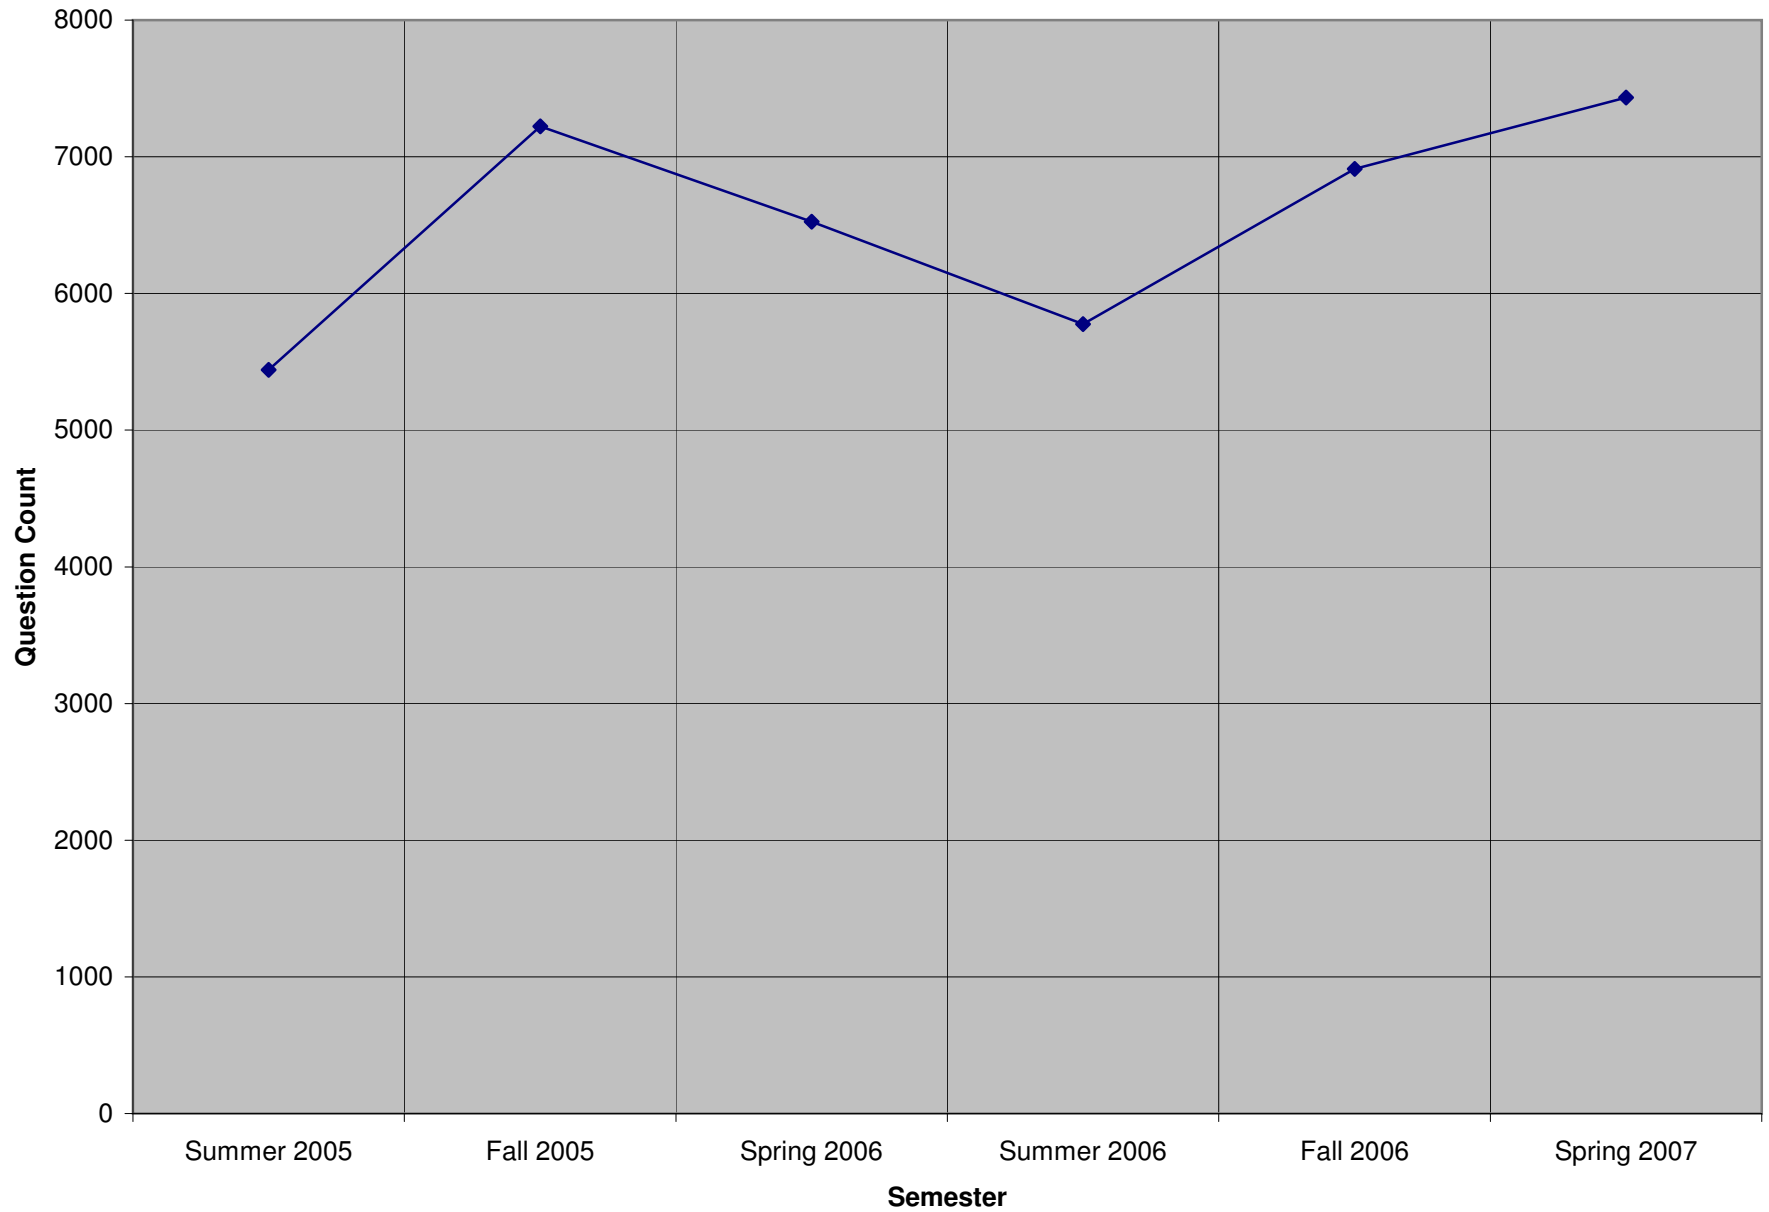

**Columbus State University Reference Statistics
Semester Summary - Total Questions**