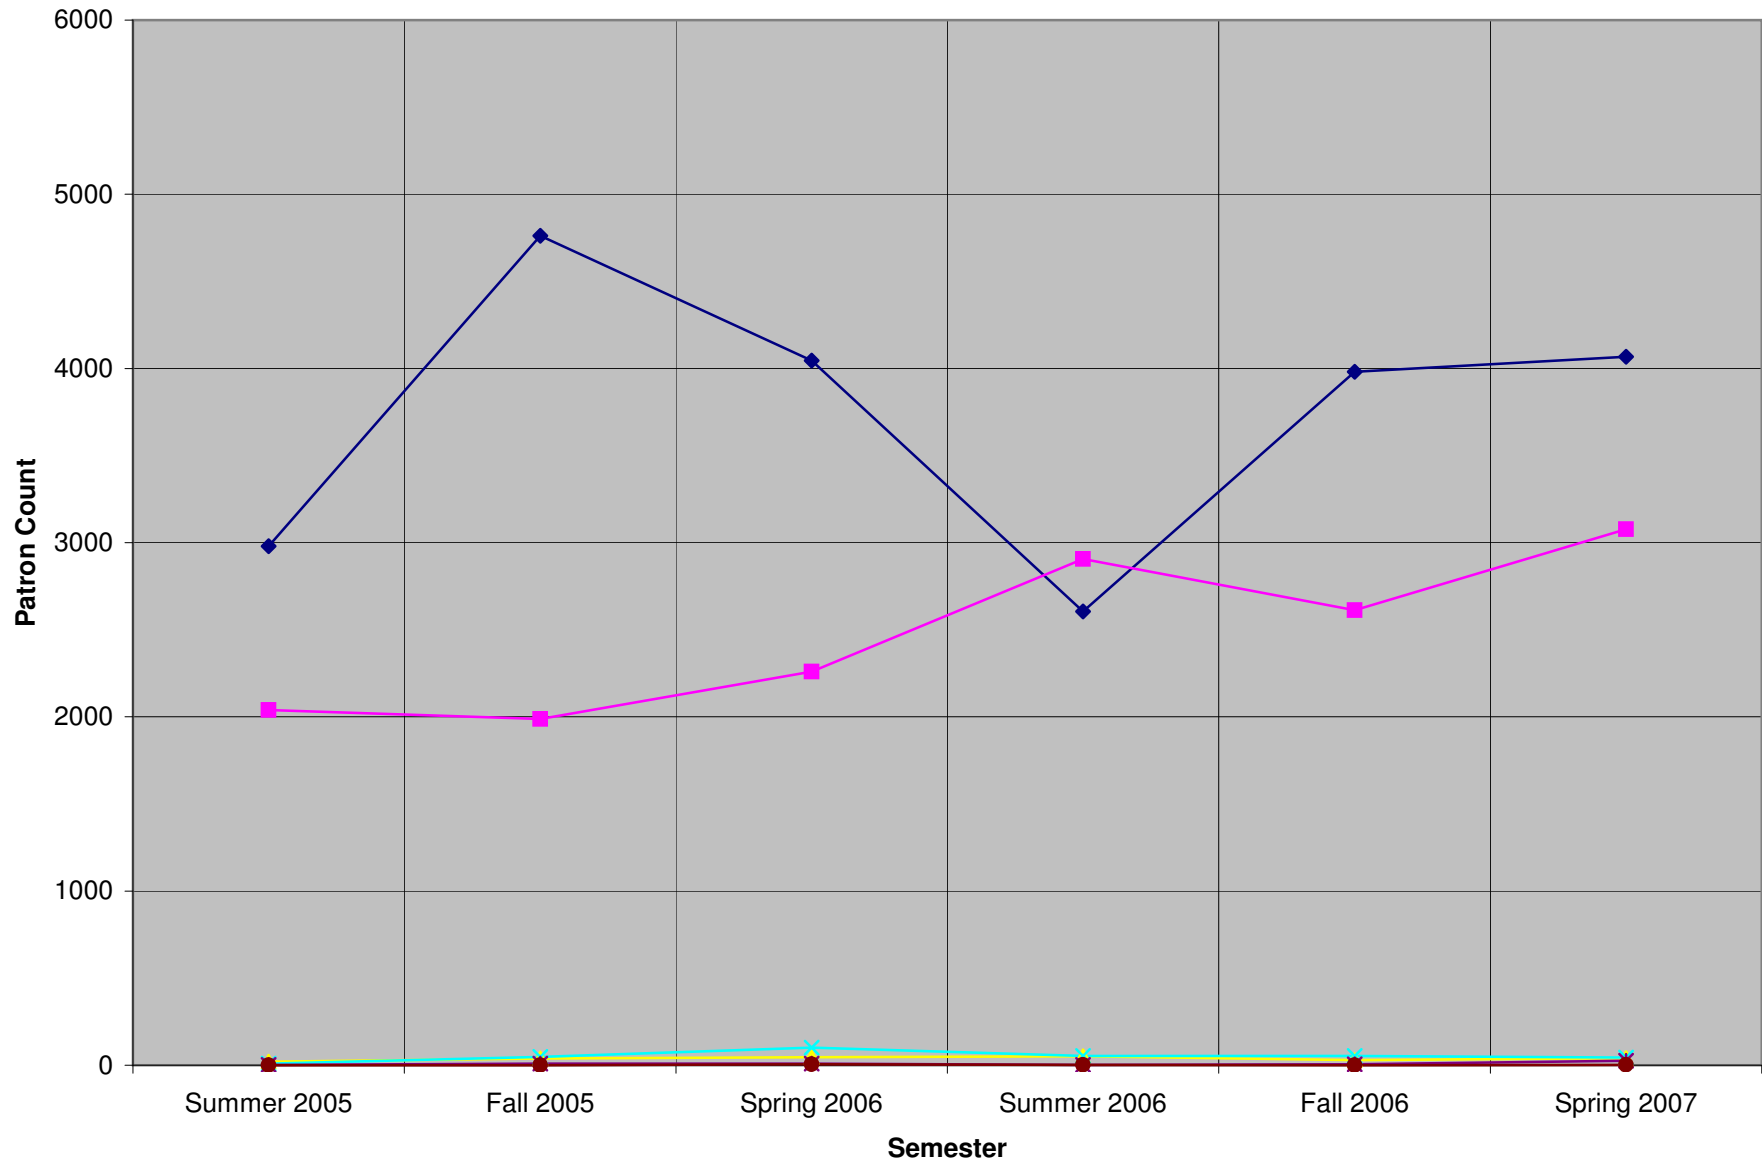

 Part of the [Library and Information Science Commons](#)

**Columbus State University Reference Statistics
Semester Summary - Total Questions**

Columbus State University Reference Statistics Semester Summary - Question Type

◆ Directional ■ Informational ▲ Instructional × Misc * Non-CSU Logins ● Research + Telephone

Columbus State University Reference Statistics Semester Summary - Total Patrons

Columbus State University Reference Statistics Semester Summary - Patron Type