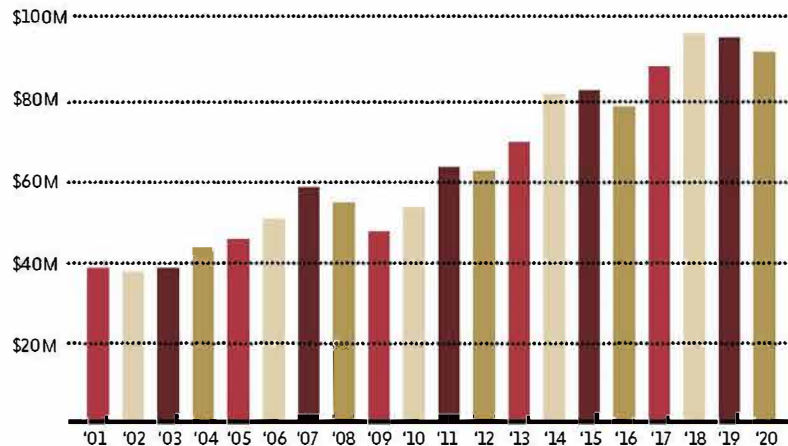

Endowment Growth