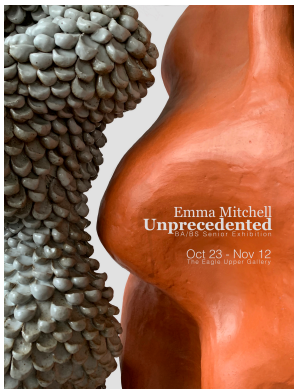

Recommended Citation

Mitchell, Emma, "Unprecedented" (2020). *B.A./B.S. Practicum Group Exhibit (ART 499)*. 43.
<https://digitalcommons.murraystate.edu/art499/43>

This Art Portfolio Package is brought to you for free and open access by the College of Humanities and Fine Arts at Murray State's Digital Commons. It has been accepted for inclusion in B.A./B.S. Practicum Group Exhibit (ART 499) by an authorized administrator of Murray State's Digital Commons. For more information, please contact msu.digitalcommons@murraystate.edu.

MitchellEmma_Adeline

Gallery View #1

MitchellEmma_GalleryView_#1

Gallery View #2

MitchellEmma_GalleryView_#2

Emma Mitchell Postcard

MitchellEmma_Postcard