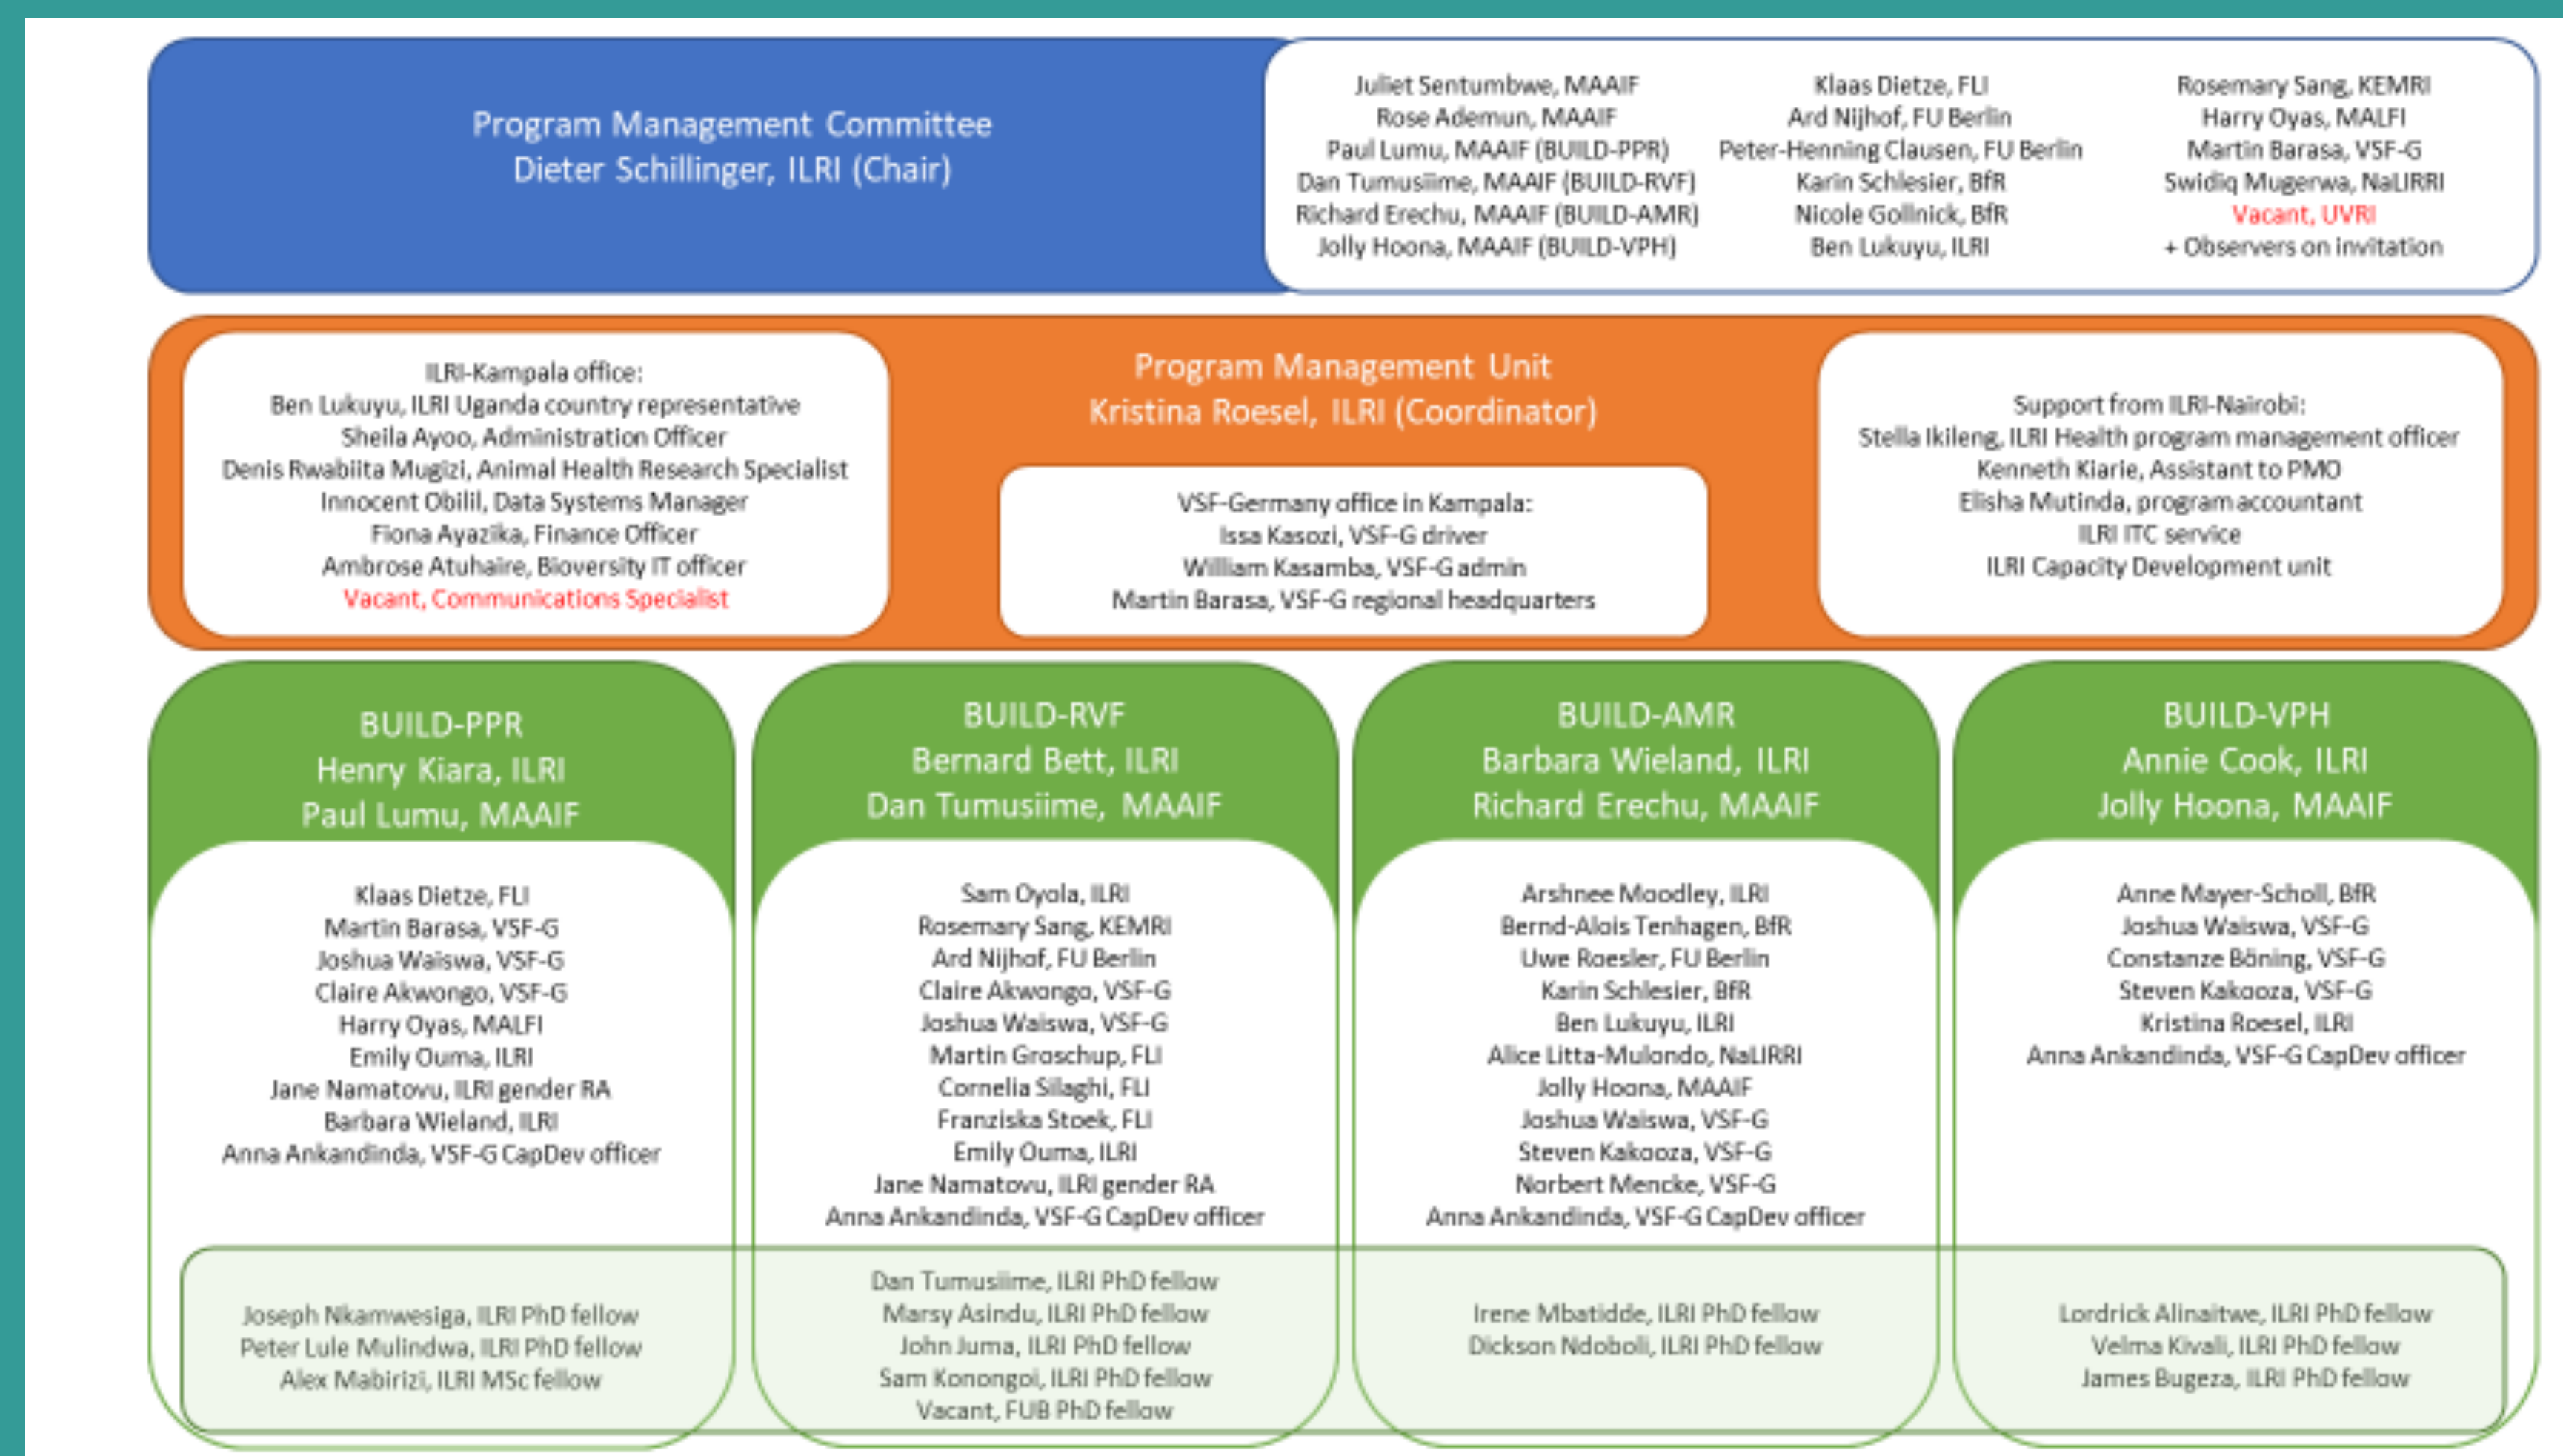

Context

BUILD is a 5-year research for development program led by ILRI involving multiple partner institutions from policy, research and extension in Uganda, Germany and Kenya.

Boosting Uganda's Investments in Livestock Development (BUILD)

Coordination update

Main achievements

- Big team in place
- Great buy-in from MAAIF and all other partners
- Extraordinary support from ILRI Uganda office: vehicle procurement, new office space, procurement committee, recruitments
- 13 graduate fellows and 9 NRS (including 5 VSF-G) recruited and orientations streamlined
- Website set up: www.ilri.org/BUILD
- Regular component, student, partner and PMC meetings
- Bio-/data repository set up
- Most students admitted

10 June 12:10 PM EAT

11 June 3:00 PM EAT

Main challenges

- Administrative delays in contractual agreements and recruitments
- Budget carry over
- ILRI Kampala office space
- Communications officer
- COVID-19 pandemic