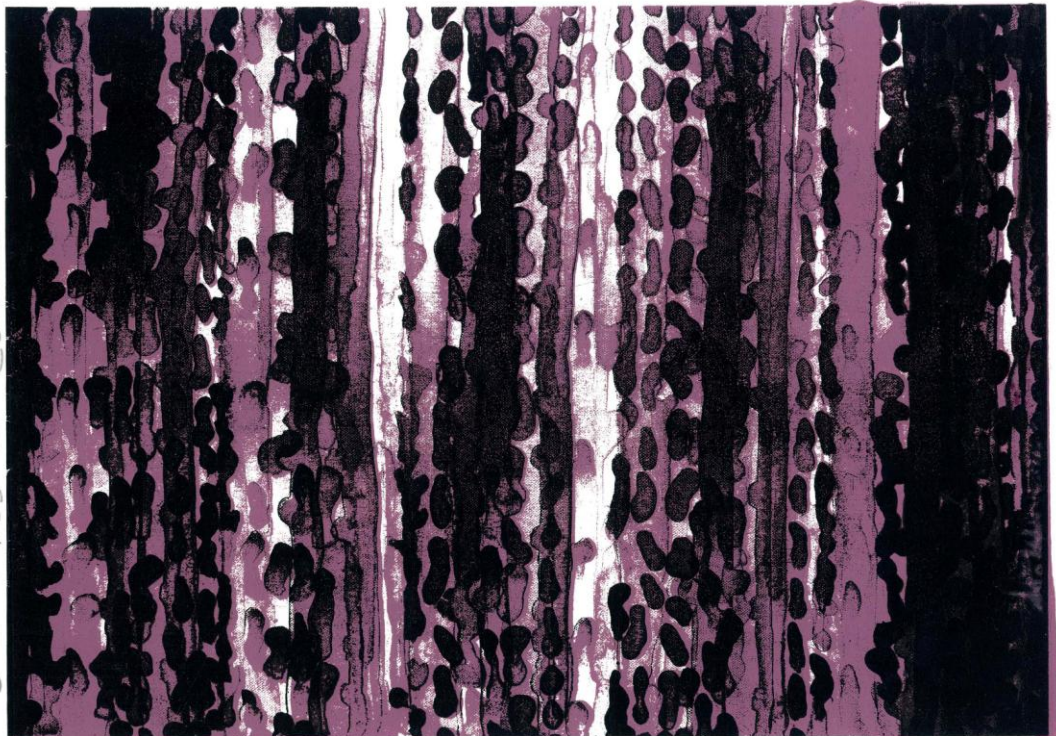

ROSALEDA EN LA ALHAMBRA (20 x 28 CM)

JARDÍN DE PALMERAS EN ELCHE 1/1 G. JEN / 2014-04-23

JARDÍN DE PALMERAS EN ELCHE (20 x 28 CM)