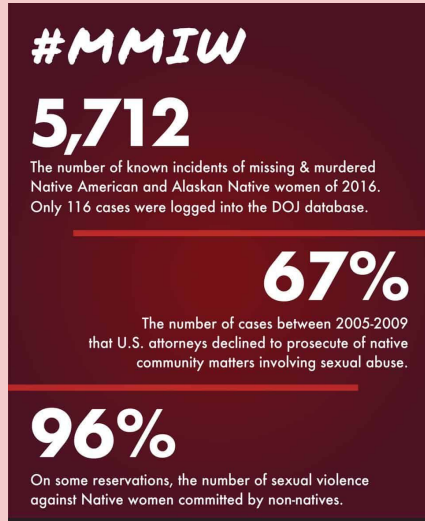

Native American women are active in places outside of their community. In this photo, they are seen advocating for missing and murdered Indigenous women.

Native American women are usually depicted like savage warriors in Hollywood (left photo) However, they actually dress in clothing that most women typically wear; jeans and a T-shirt (right photo).

Instead of being docile like Native American women are typically depicted as. They are resilient, strong voiced, warriors that stand up for the environment, their safety, and their sovereignty.

“39% of Native American Women report being the victims of domestic violence. Native American women are three times as likely to be raped or sexually assaulted...” (Hart and Lowther).

End Violence Against Native Women!

## The Misrepresentation of Native American Women In The Media and Their Social Activism Against Violence and Mistreatment

Native American Women face prejudice everyday about how they are supposed to look, act, and what they are supposed to do.