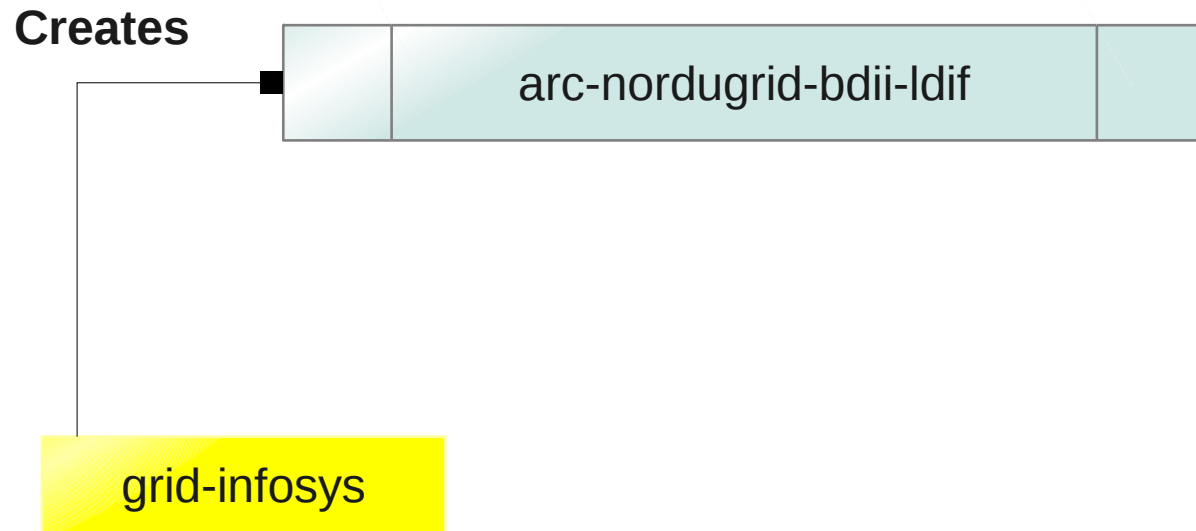

TIME

TIME

TIME

TIME

TIME

TIME

TIME

A-REX waits 600secs
(default)