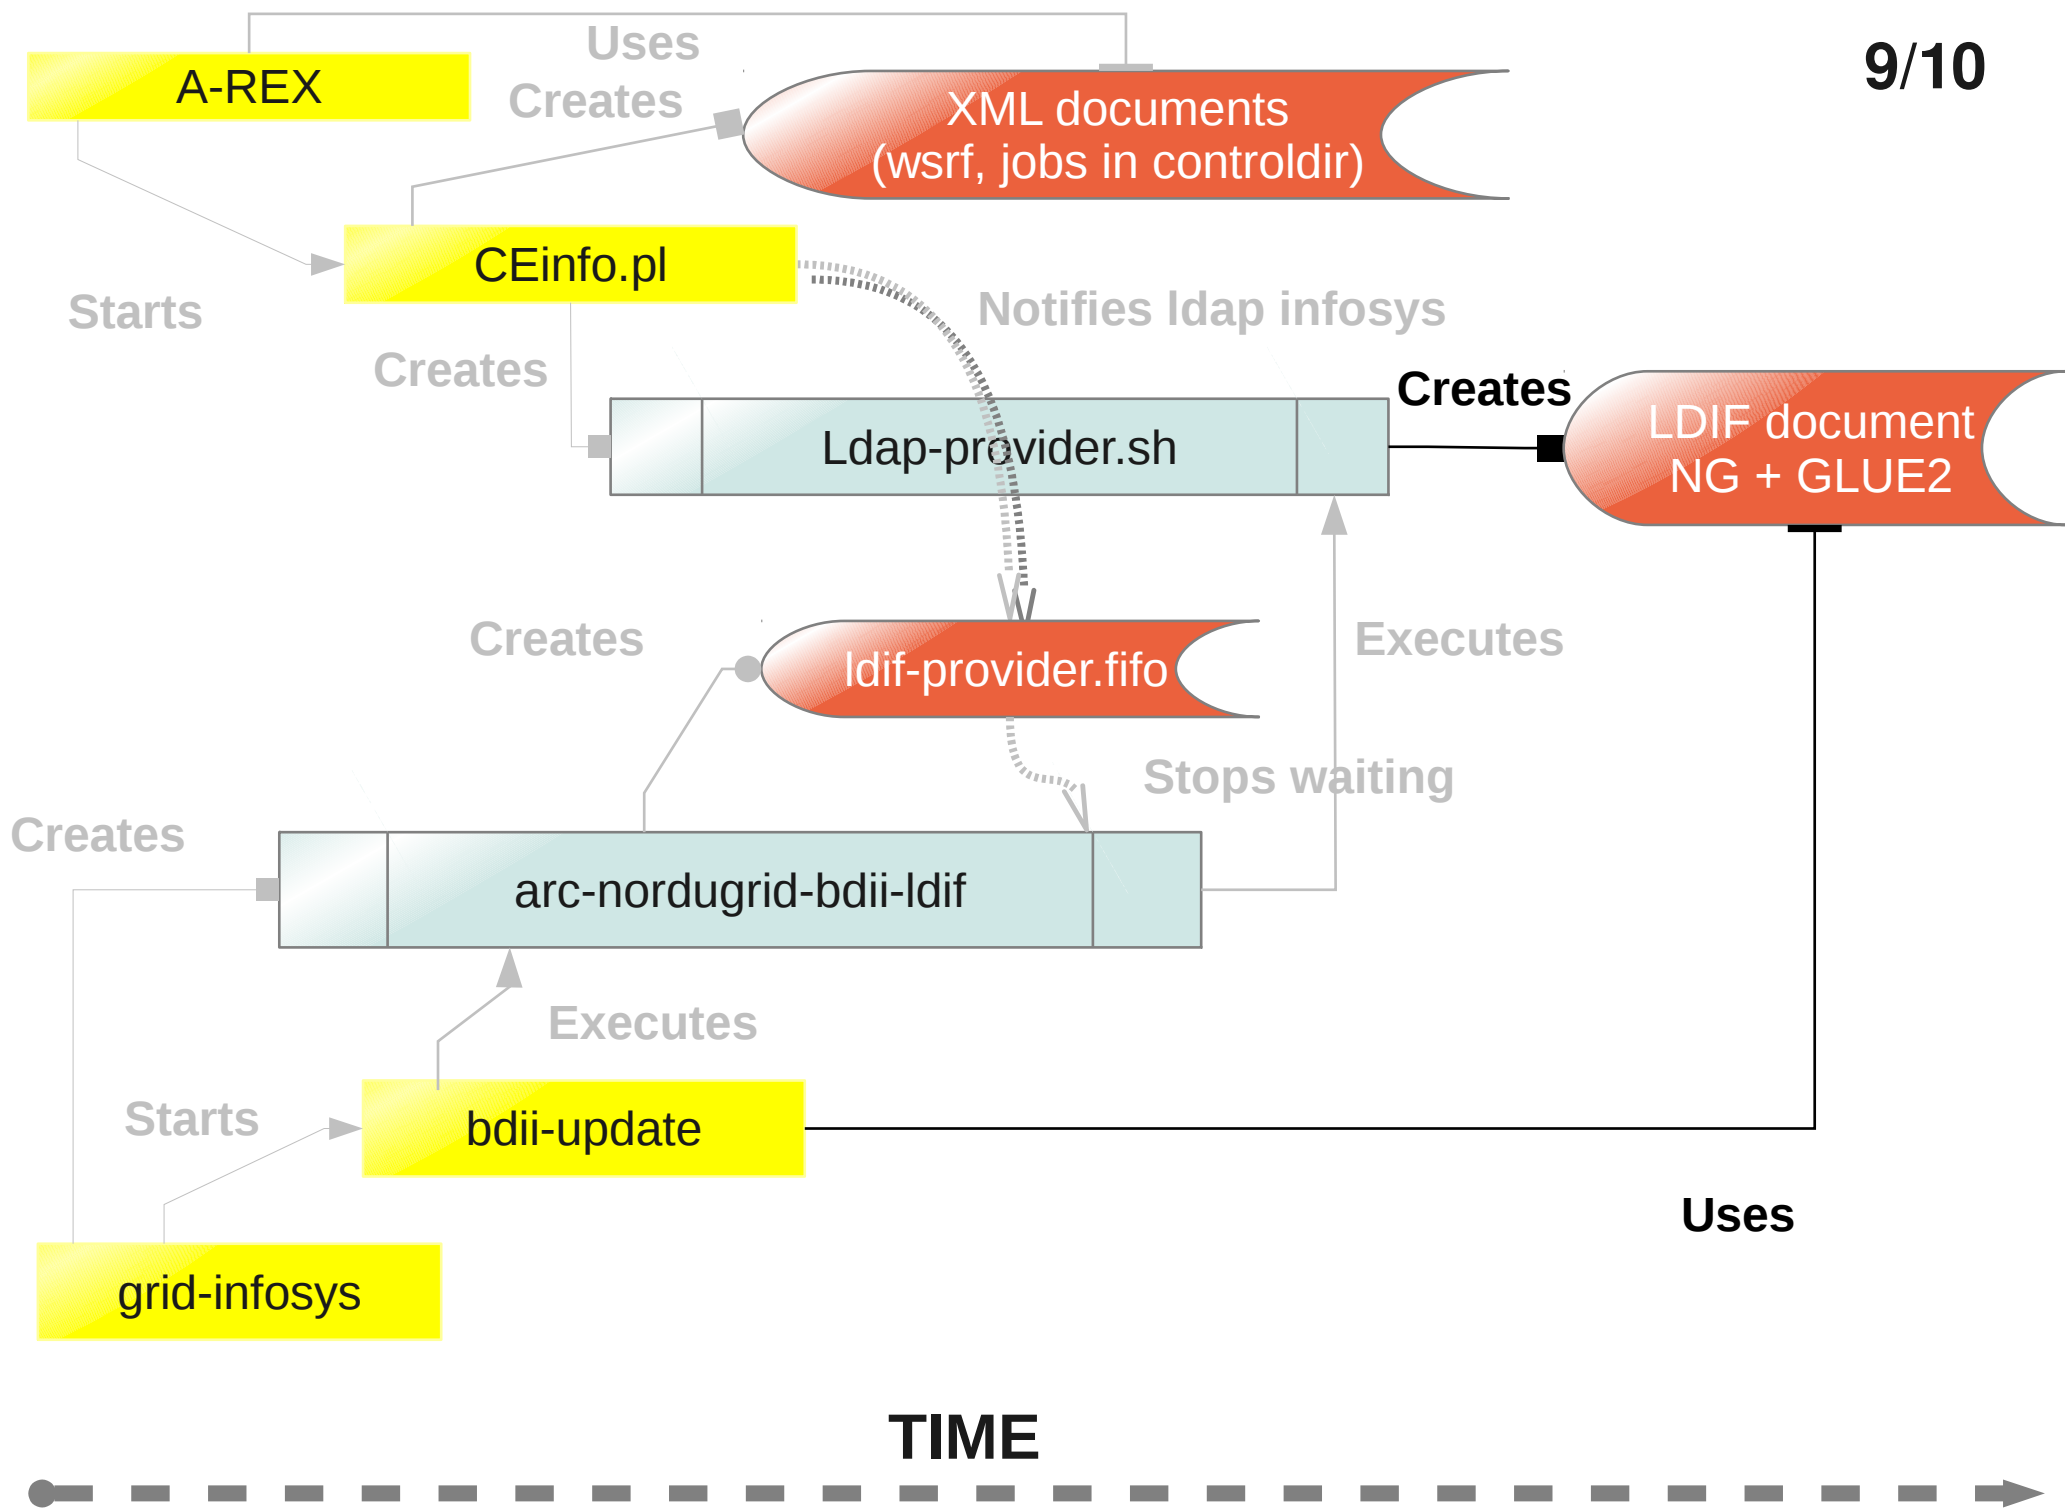

TIME

TIME

TIME

TIME

TIME

TIME

TIME

A-REX waits 600secs
(default)

TIME