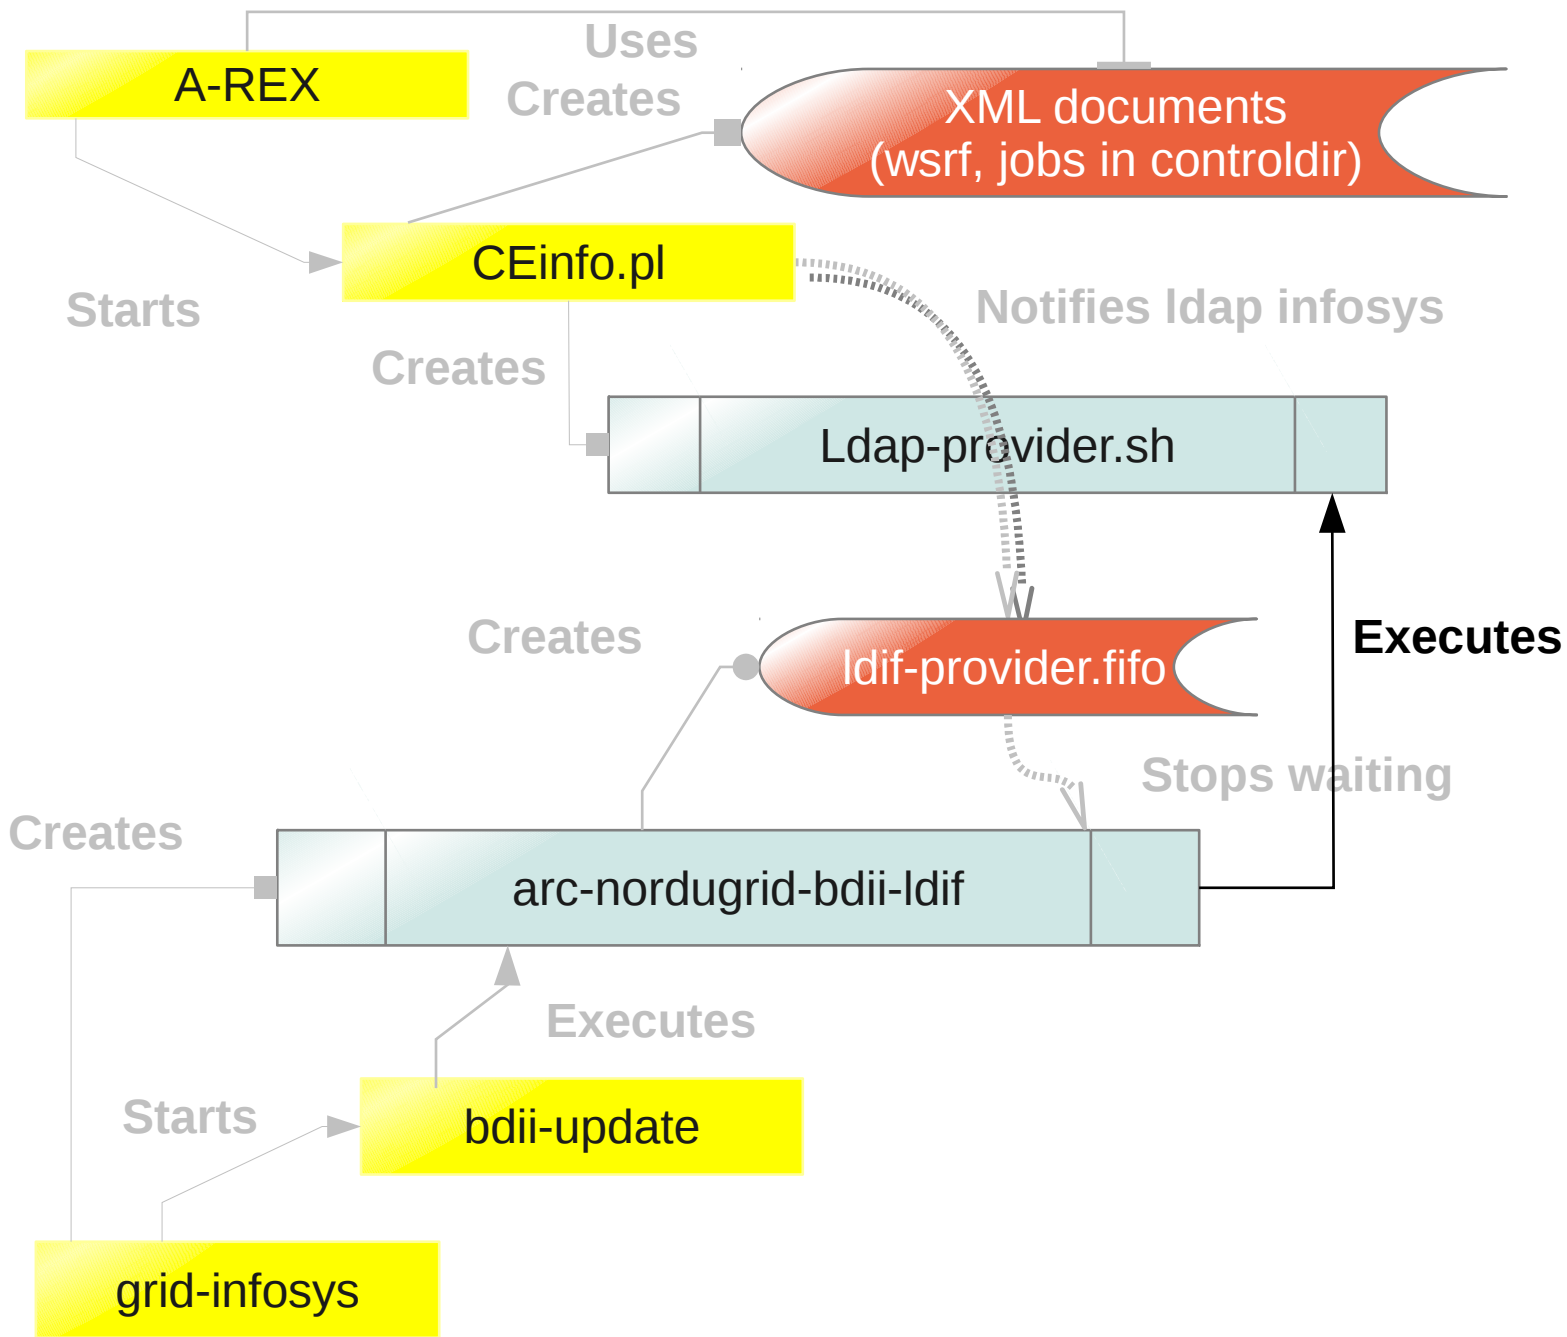

TIME

TIME

TIME

TIME

TIME

TIME

TIME

A-REX waits 600secs
(default)

TIME