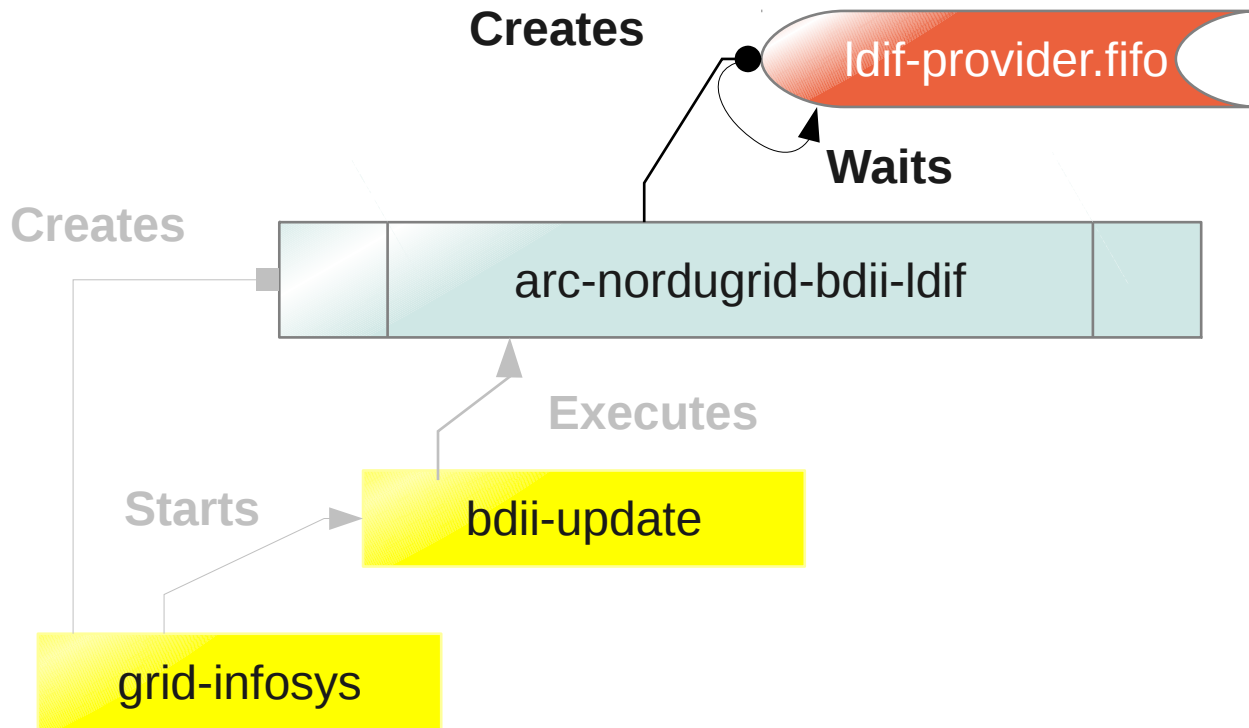

TIME

TIME

TIME

TIME

TIME

TIME

TIME

A-REX waits 600secs
(default)