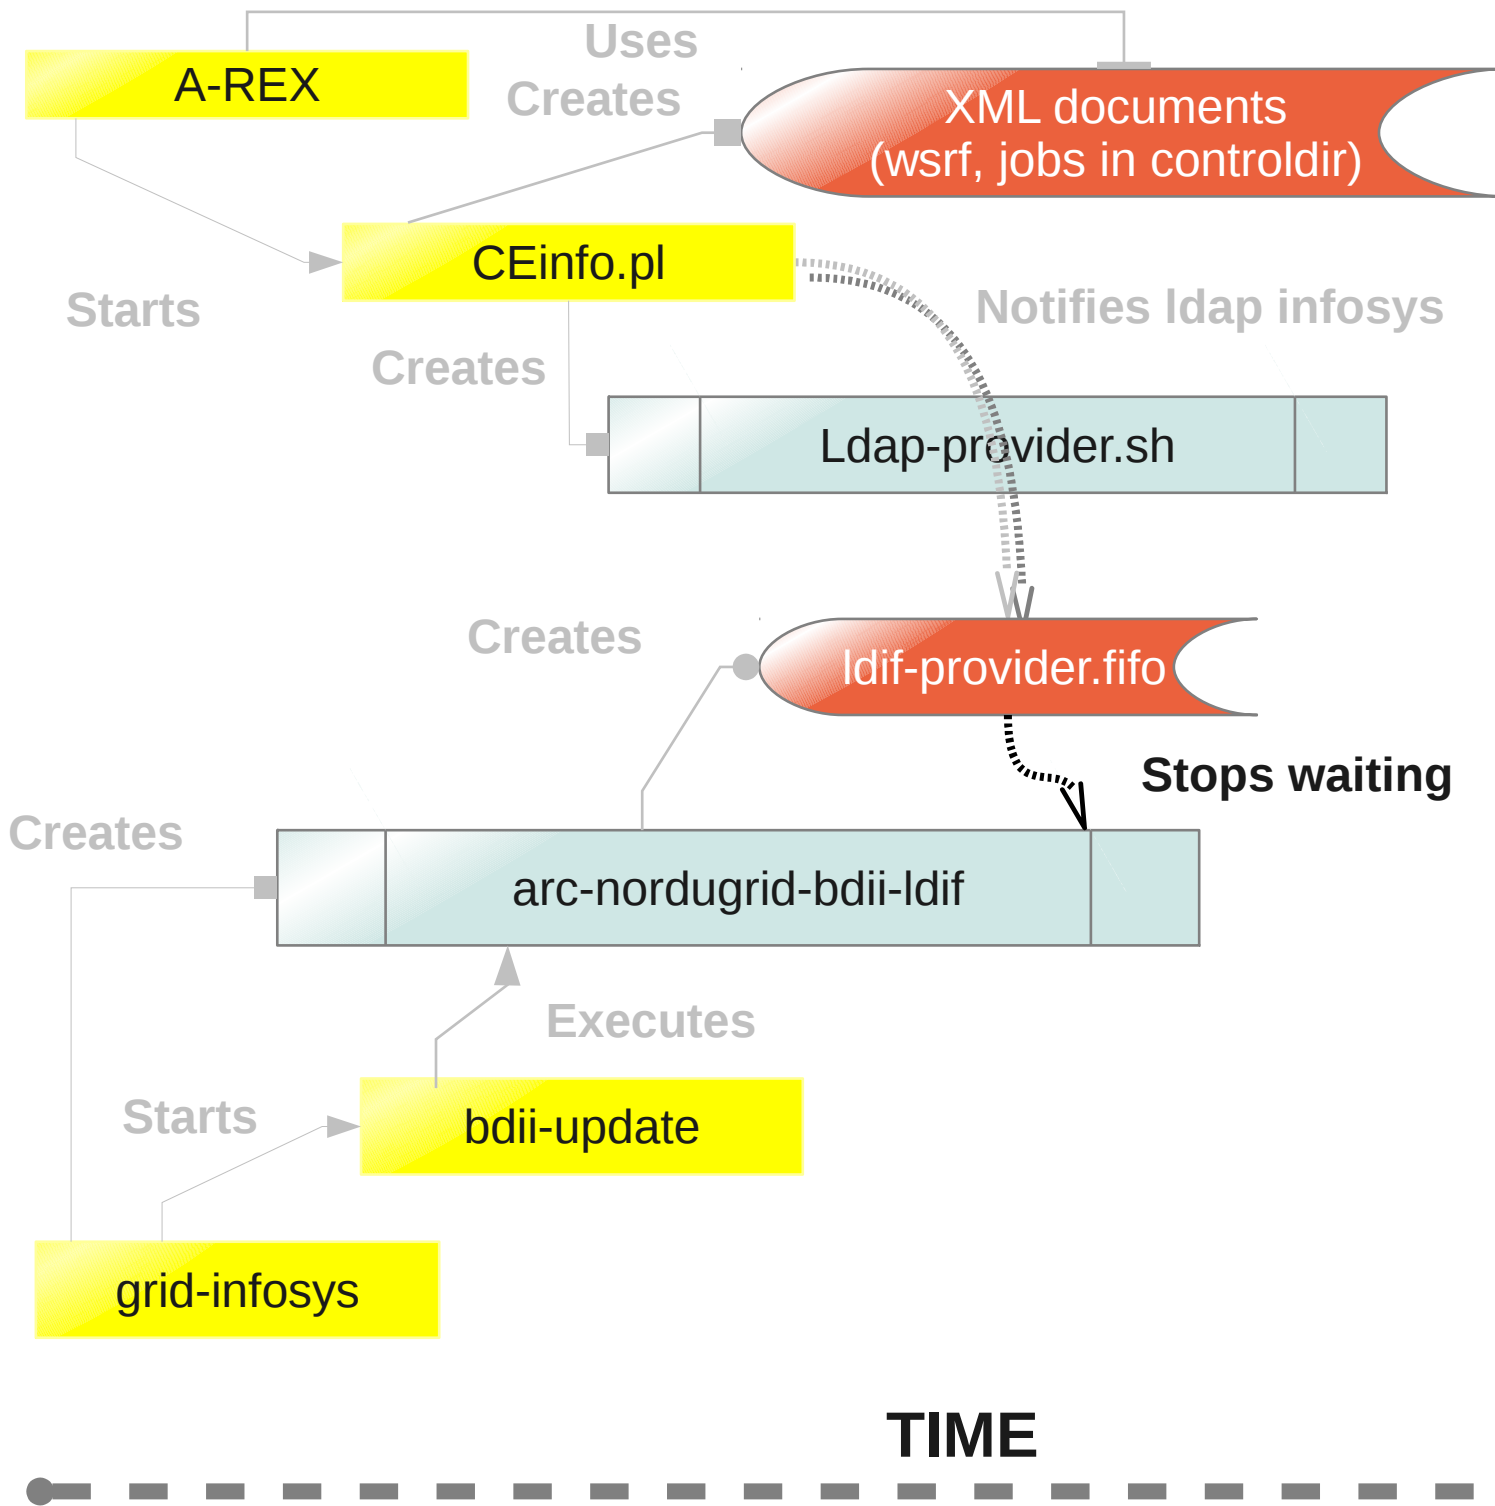

TIME

TIME

TIME

TIME

TIME

TIME

TIME

A-REX waits 600secs
(default)

TIME