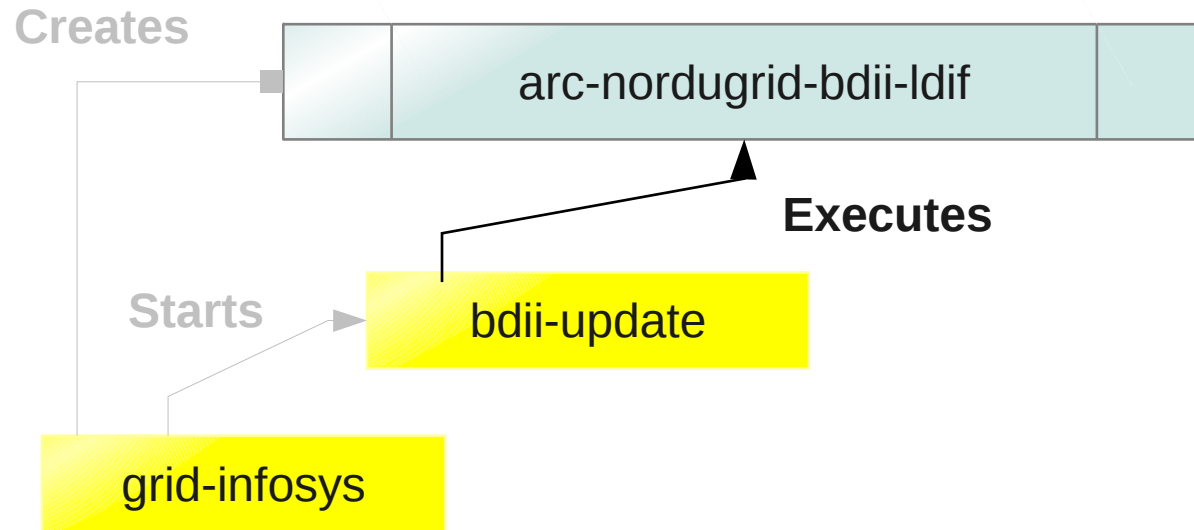

TIME

TIME

TIME

TIME

TIME

TIME

TIME

A-REX waits 600secs
(default)