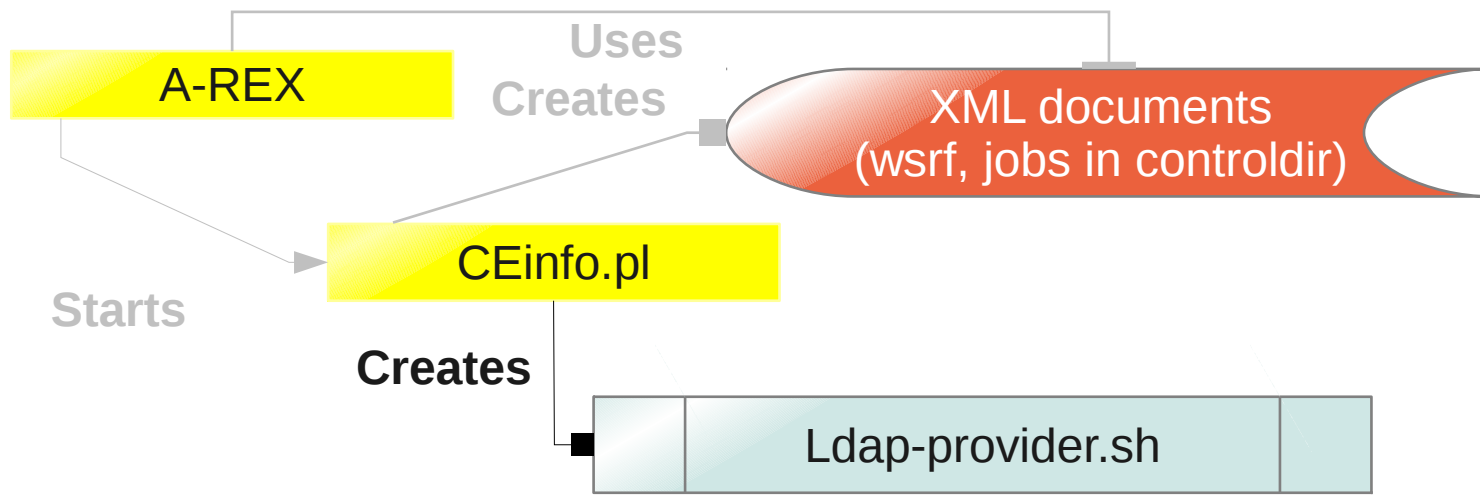

TIME

TIME

TIME

TIME

TIME

TIME

TIME

A-REX waits 600secs
(default)