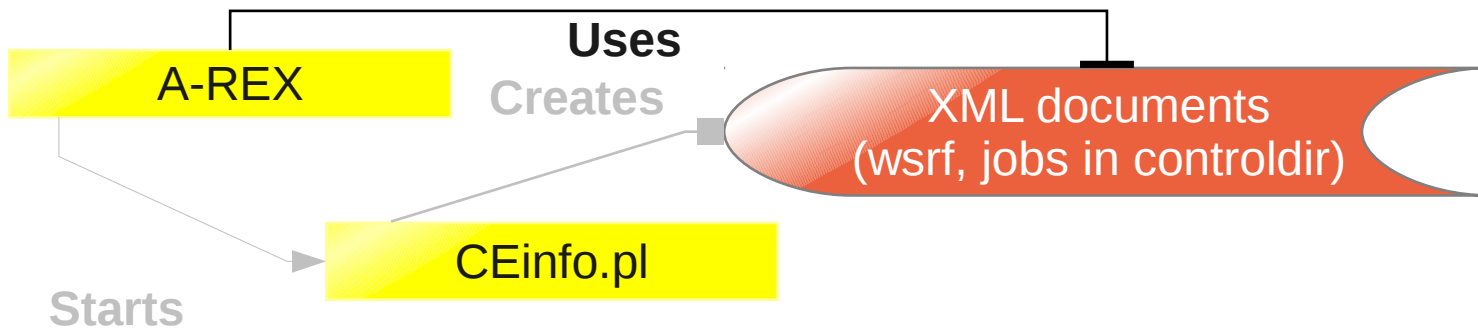

TIME

TIME

TIME

TIME

TIME

TIME

TIME

A-REX waits 600secs
(default)