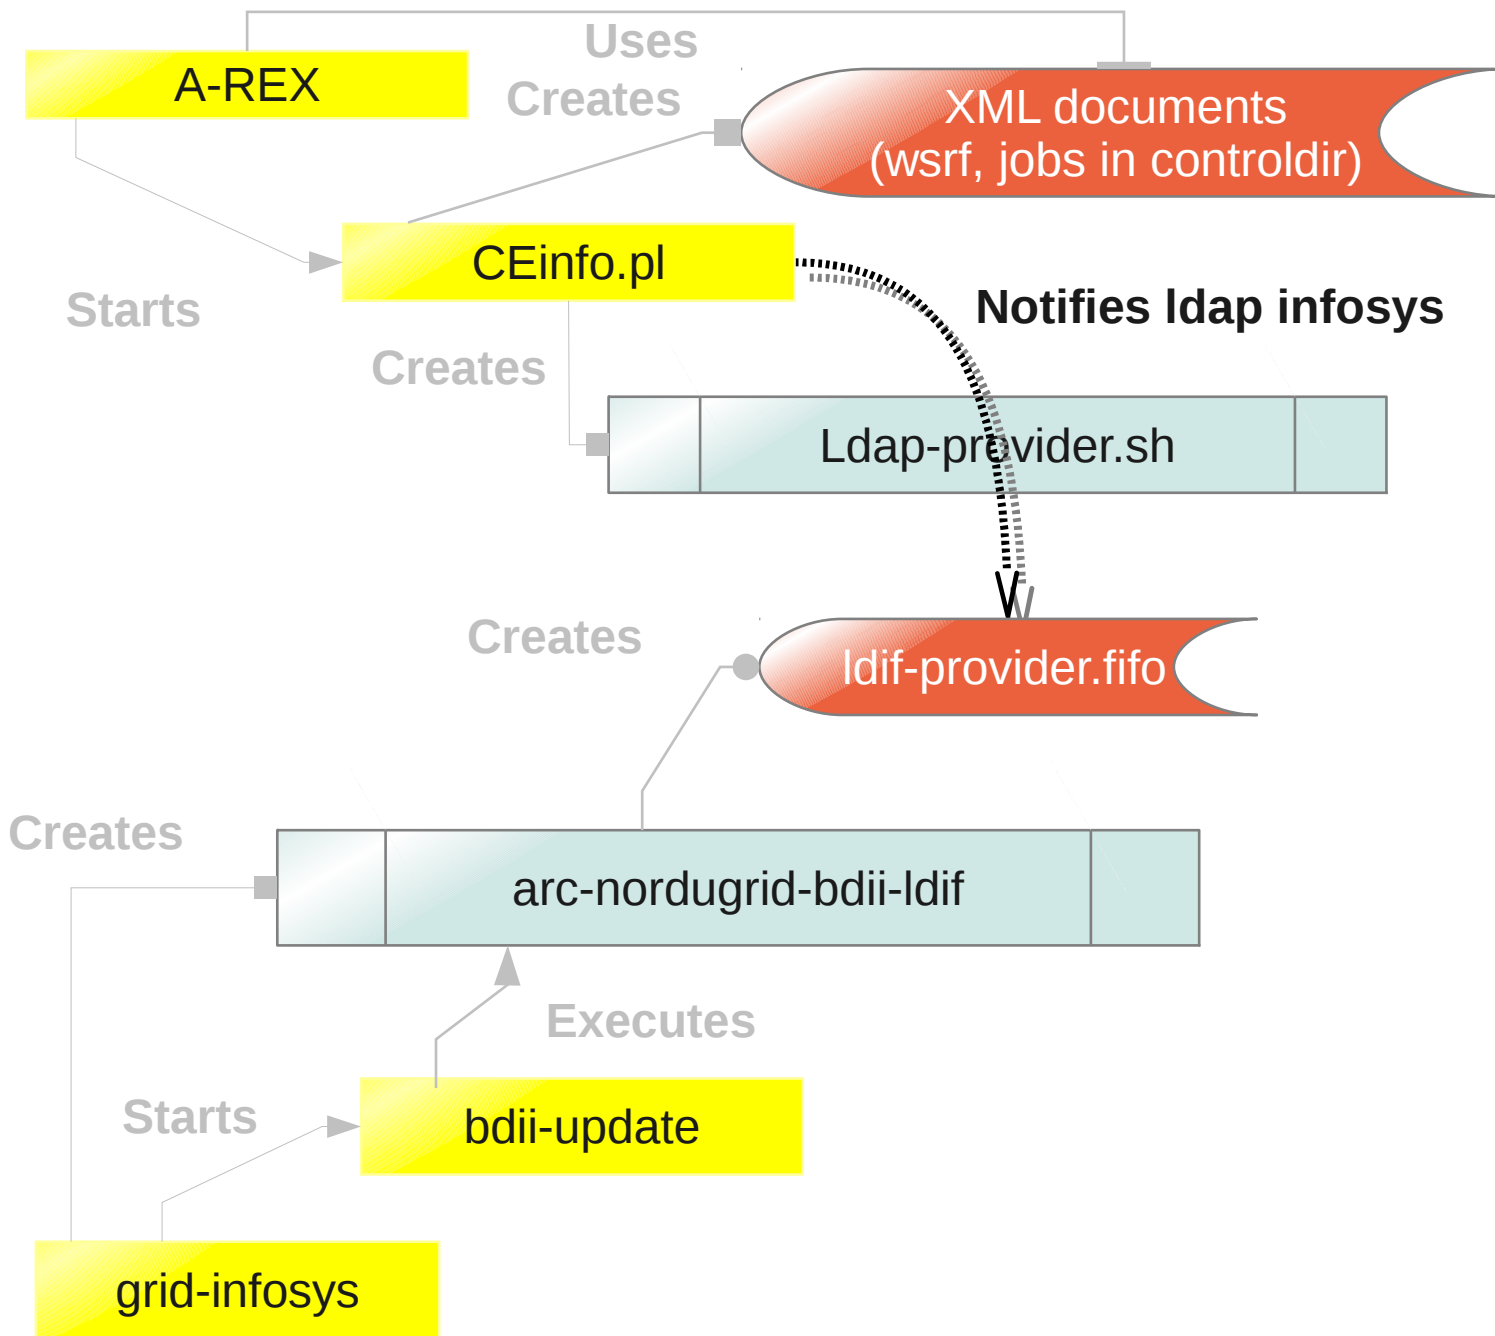

TIME

TIME

TIME

TIME

TIME

TIME

TIME

A-REX waits 600secs
(default)

TIME