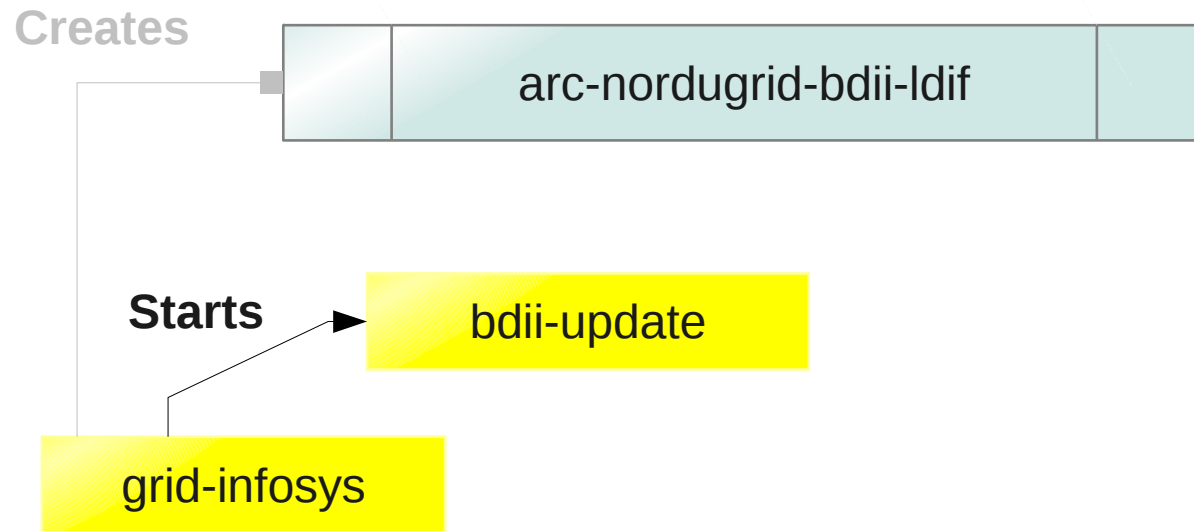

TIME

TIME

TIME

TIME

TIME

TIME

TIME

A-REX waits 600secs
(default)