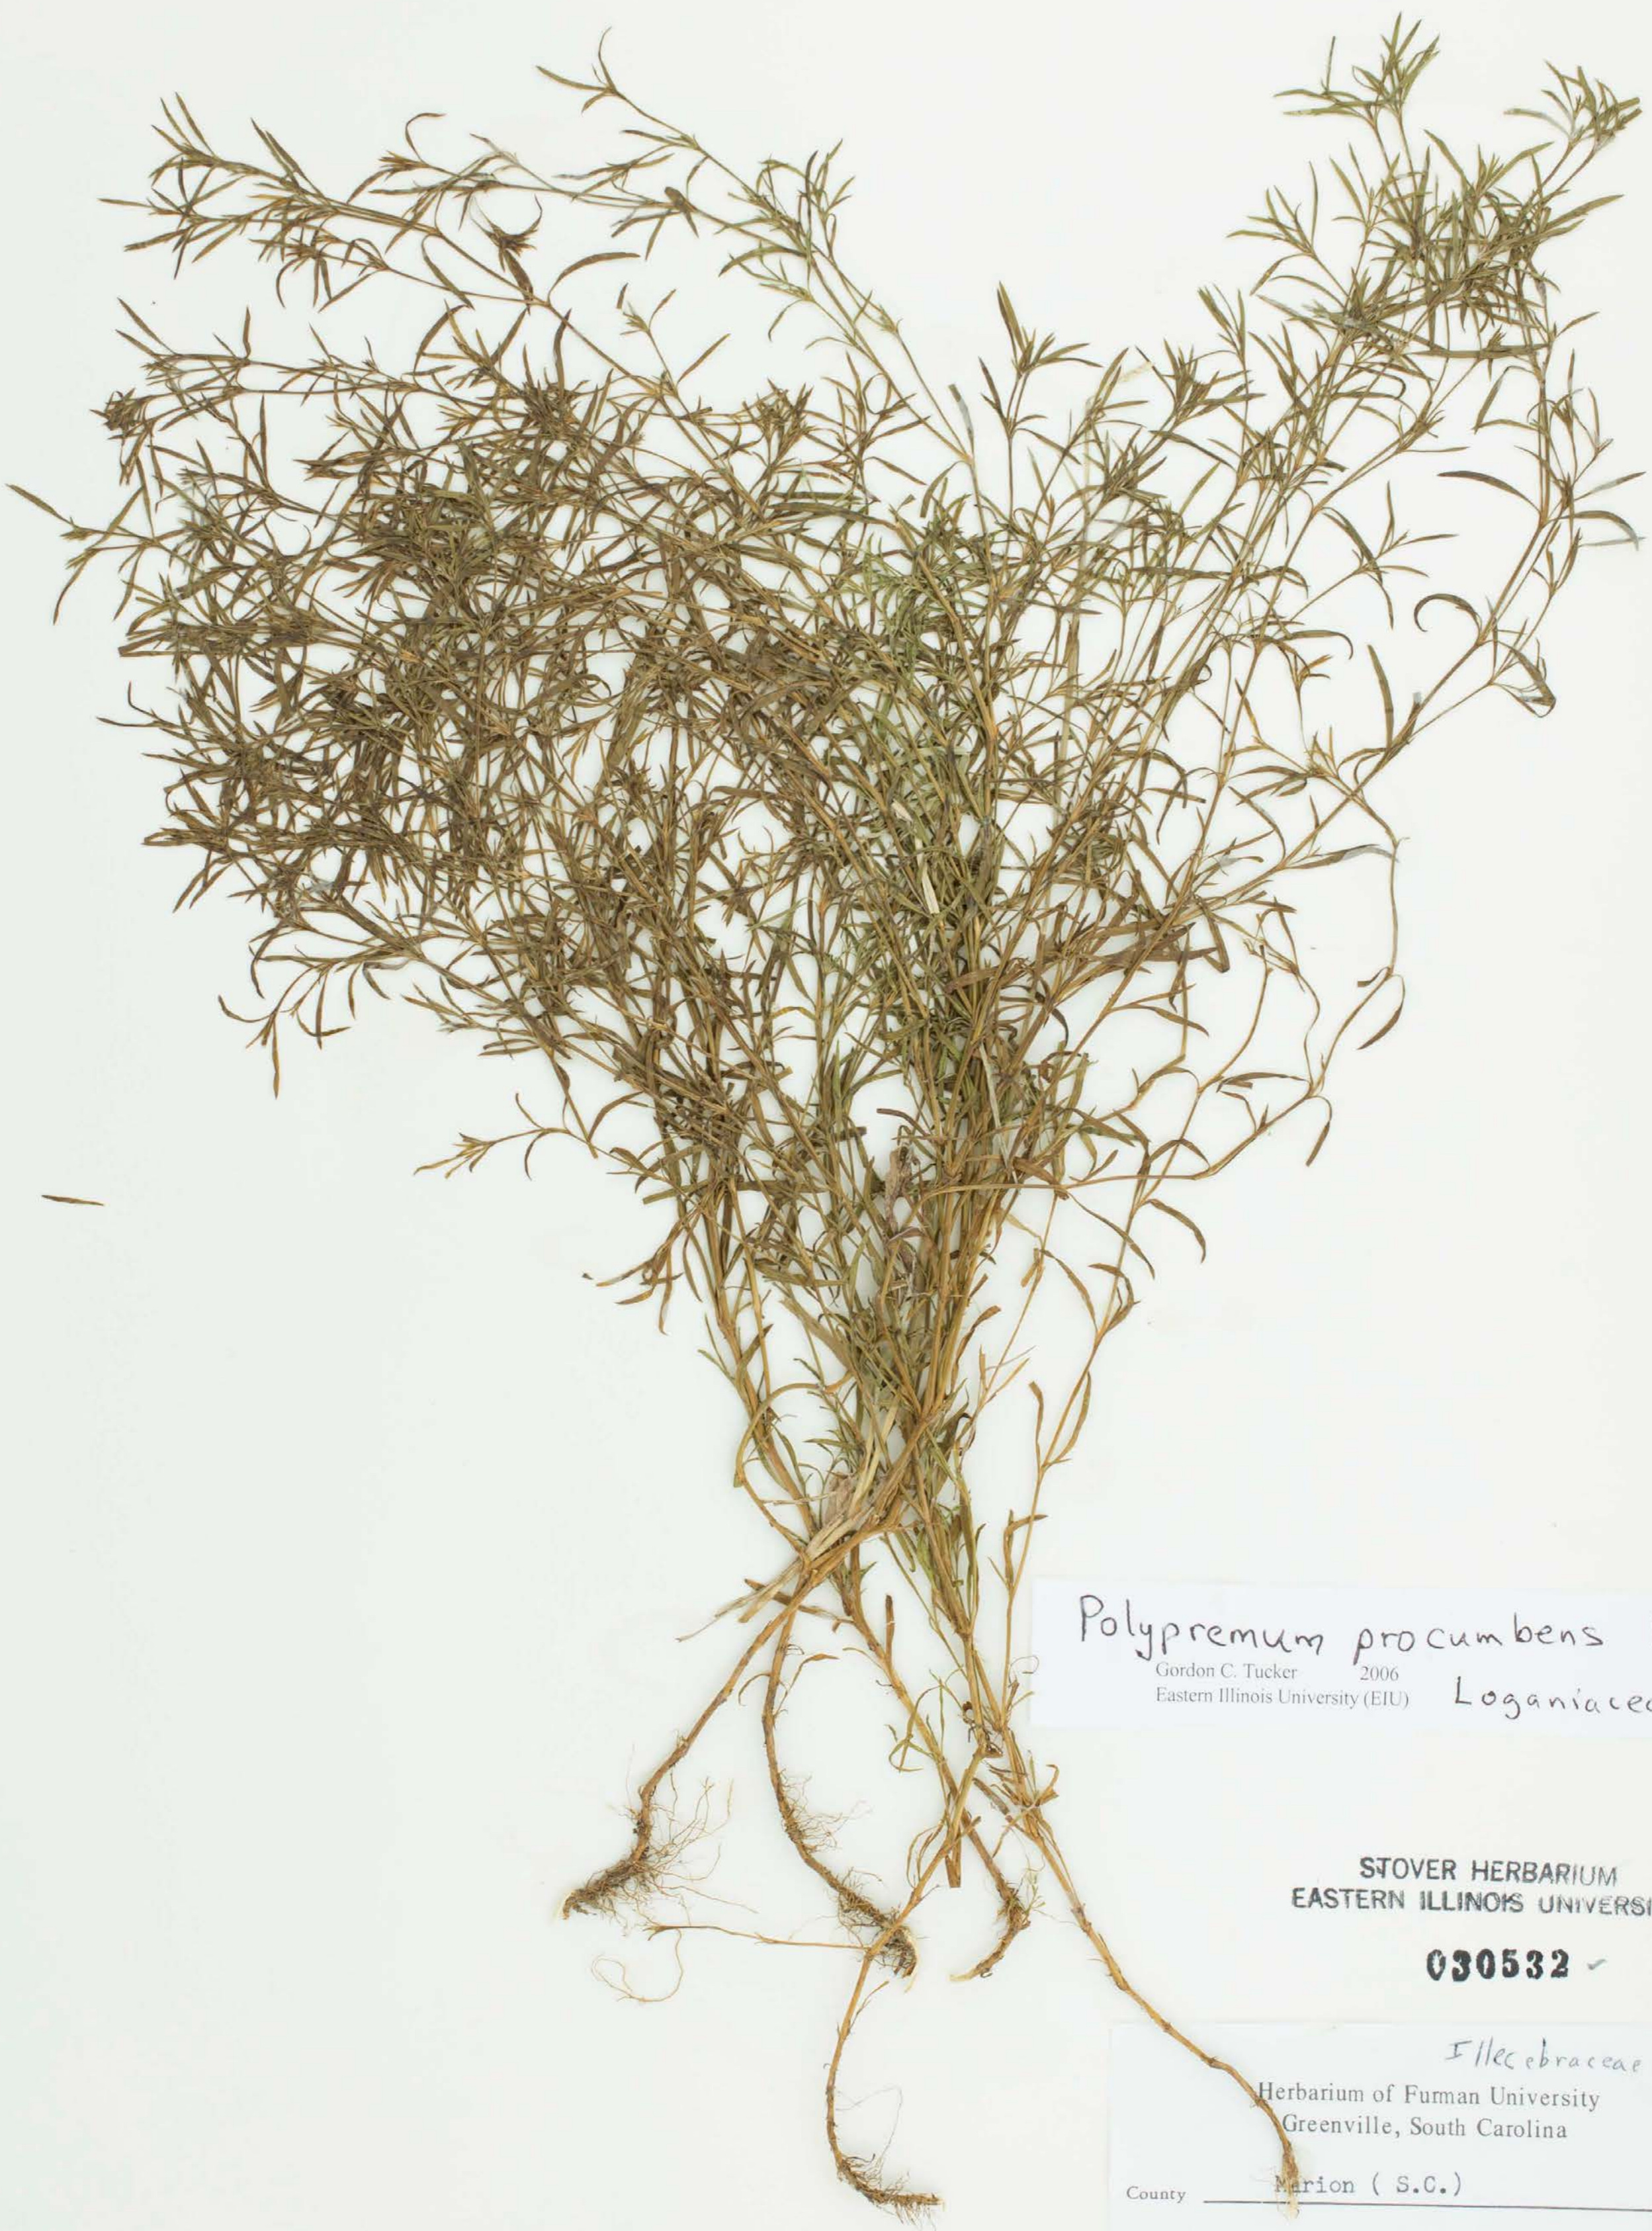

6-22-1973

Polypremum procumbens L.

C. Leland Rodgers

S. Compton

Follow this and additional works at: http://thekeep.eiu.edu/herbarium_specimens_byname

Part of the [Botany Commons](#)

Recommended Citation

Tetrachondraceae, *Polypremum procumbens*, L. USA, South Carolina, Marion, Highway 9 one and one-half miles from Nichols, N., 22-Jun-1973, C.L. Rodgers, 73922, (EIU). Stover-Ebinger Herbarium, Eastern Illinois University. http://thekeep.eiu.edu/herbarium_specimens_byname/7018

Scleranthus annuus L.
Highway 9 one and one-half miles
from Nichols, N.
Collector C. Leland Rodgers
Steven Compton Date 6-22-1973
Joe Green, Jr.
Mike Hudson 73922